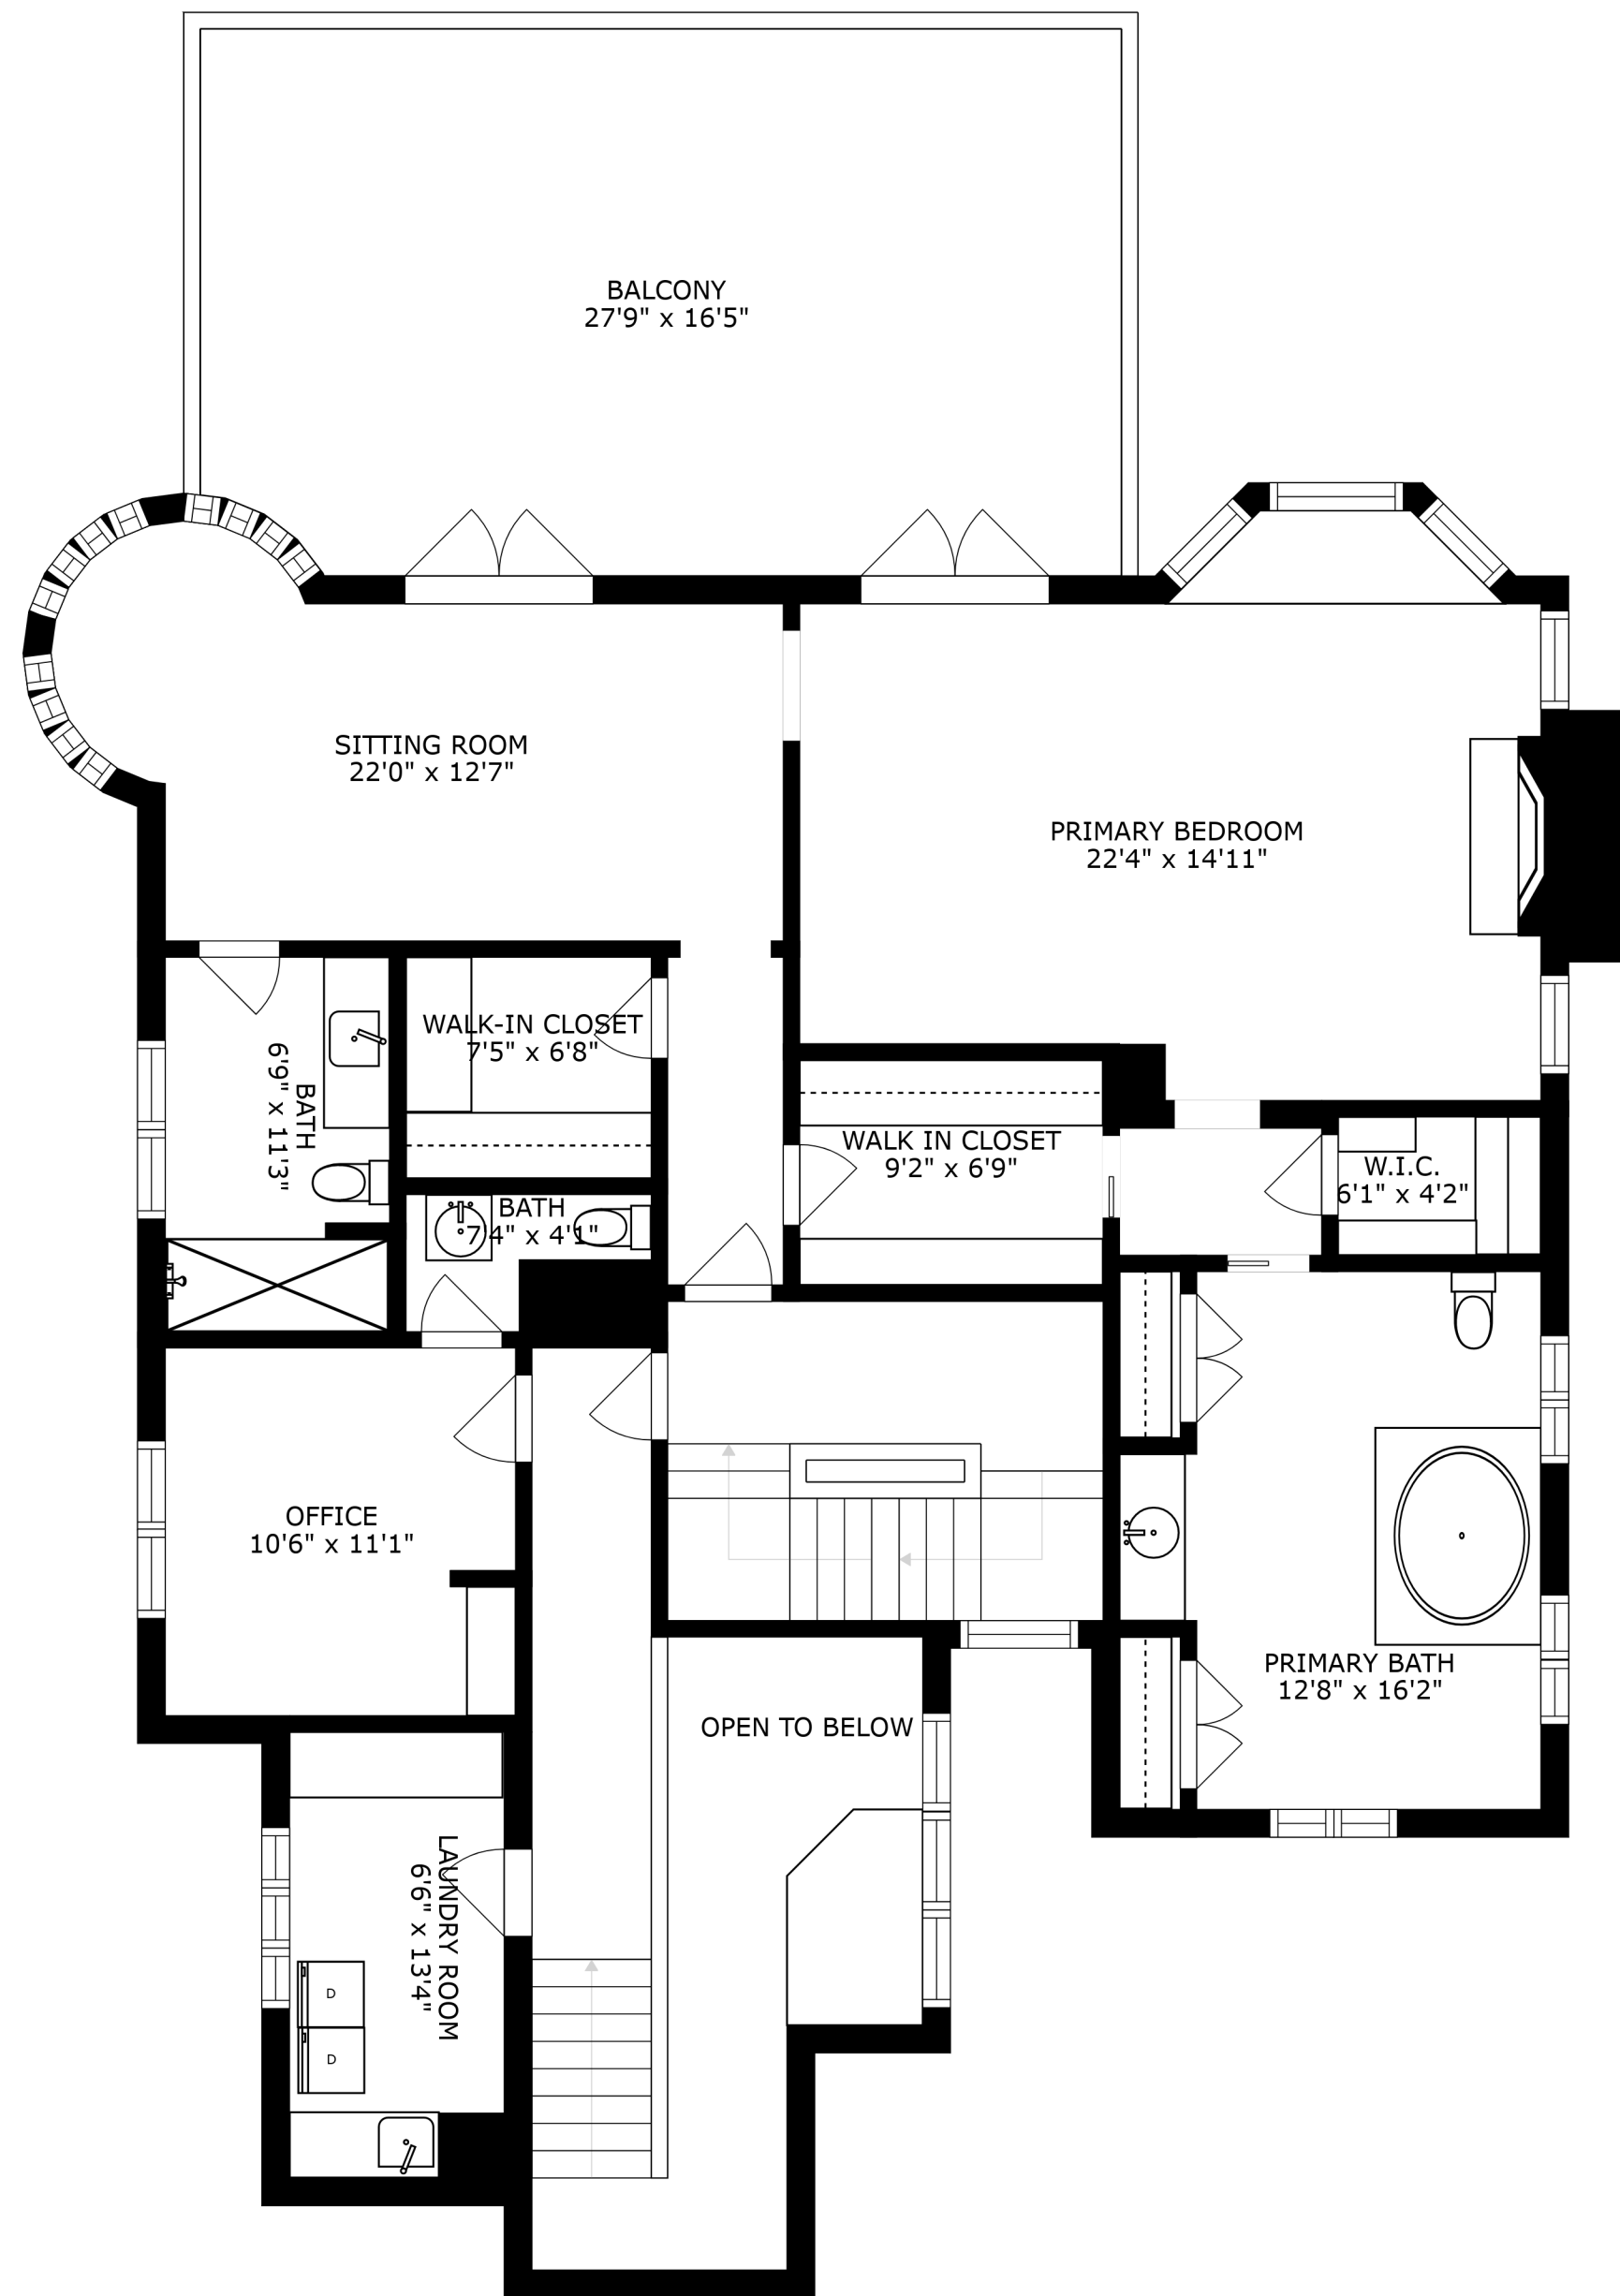

FLOOR 1

SIZES AND DIMENSIONS ARE APPROXIMATE, ACTUAL MAY VARY.

SIZES AND DIMENSIONS ARE APPROXIMATE, ACTUAL MAY VARY.

SIZES AND DIMENSIONS ARE APPROXIMATE, ACTUAL MAY VARY.

SIZES AND DIMENSIONS ARE APPROXIMATE, ACTUAL MAY VARY.

SIZES AND DIMENSIONS ARE APPROXIMATE, ACTUAL MAY VARY.

SIZES AND DIMENSIONS ARE APPROXIMATE, ACTUAL MAY VARY.

SIZES AND DIMENSIONS ARE APPROXIMATE, ACTUAL MAY VARY.

DOCK
33'9" x 146'1"

SIZES AND DIMENSIONS ARE APPROXIMATE, ACTUAL MAY VARY.