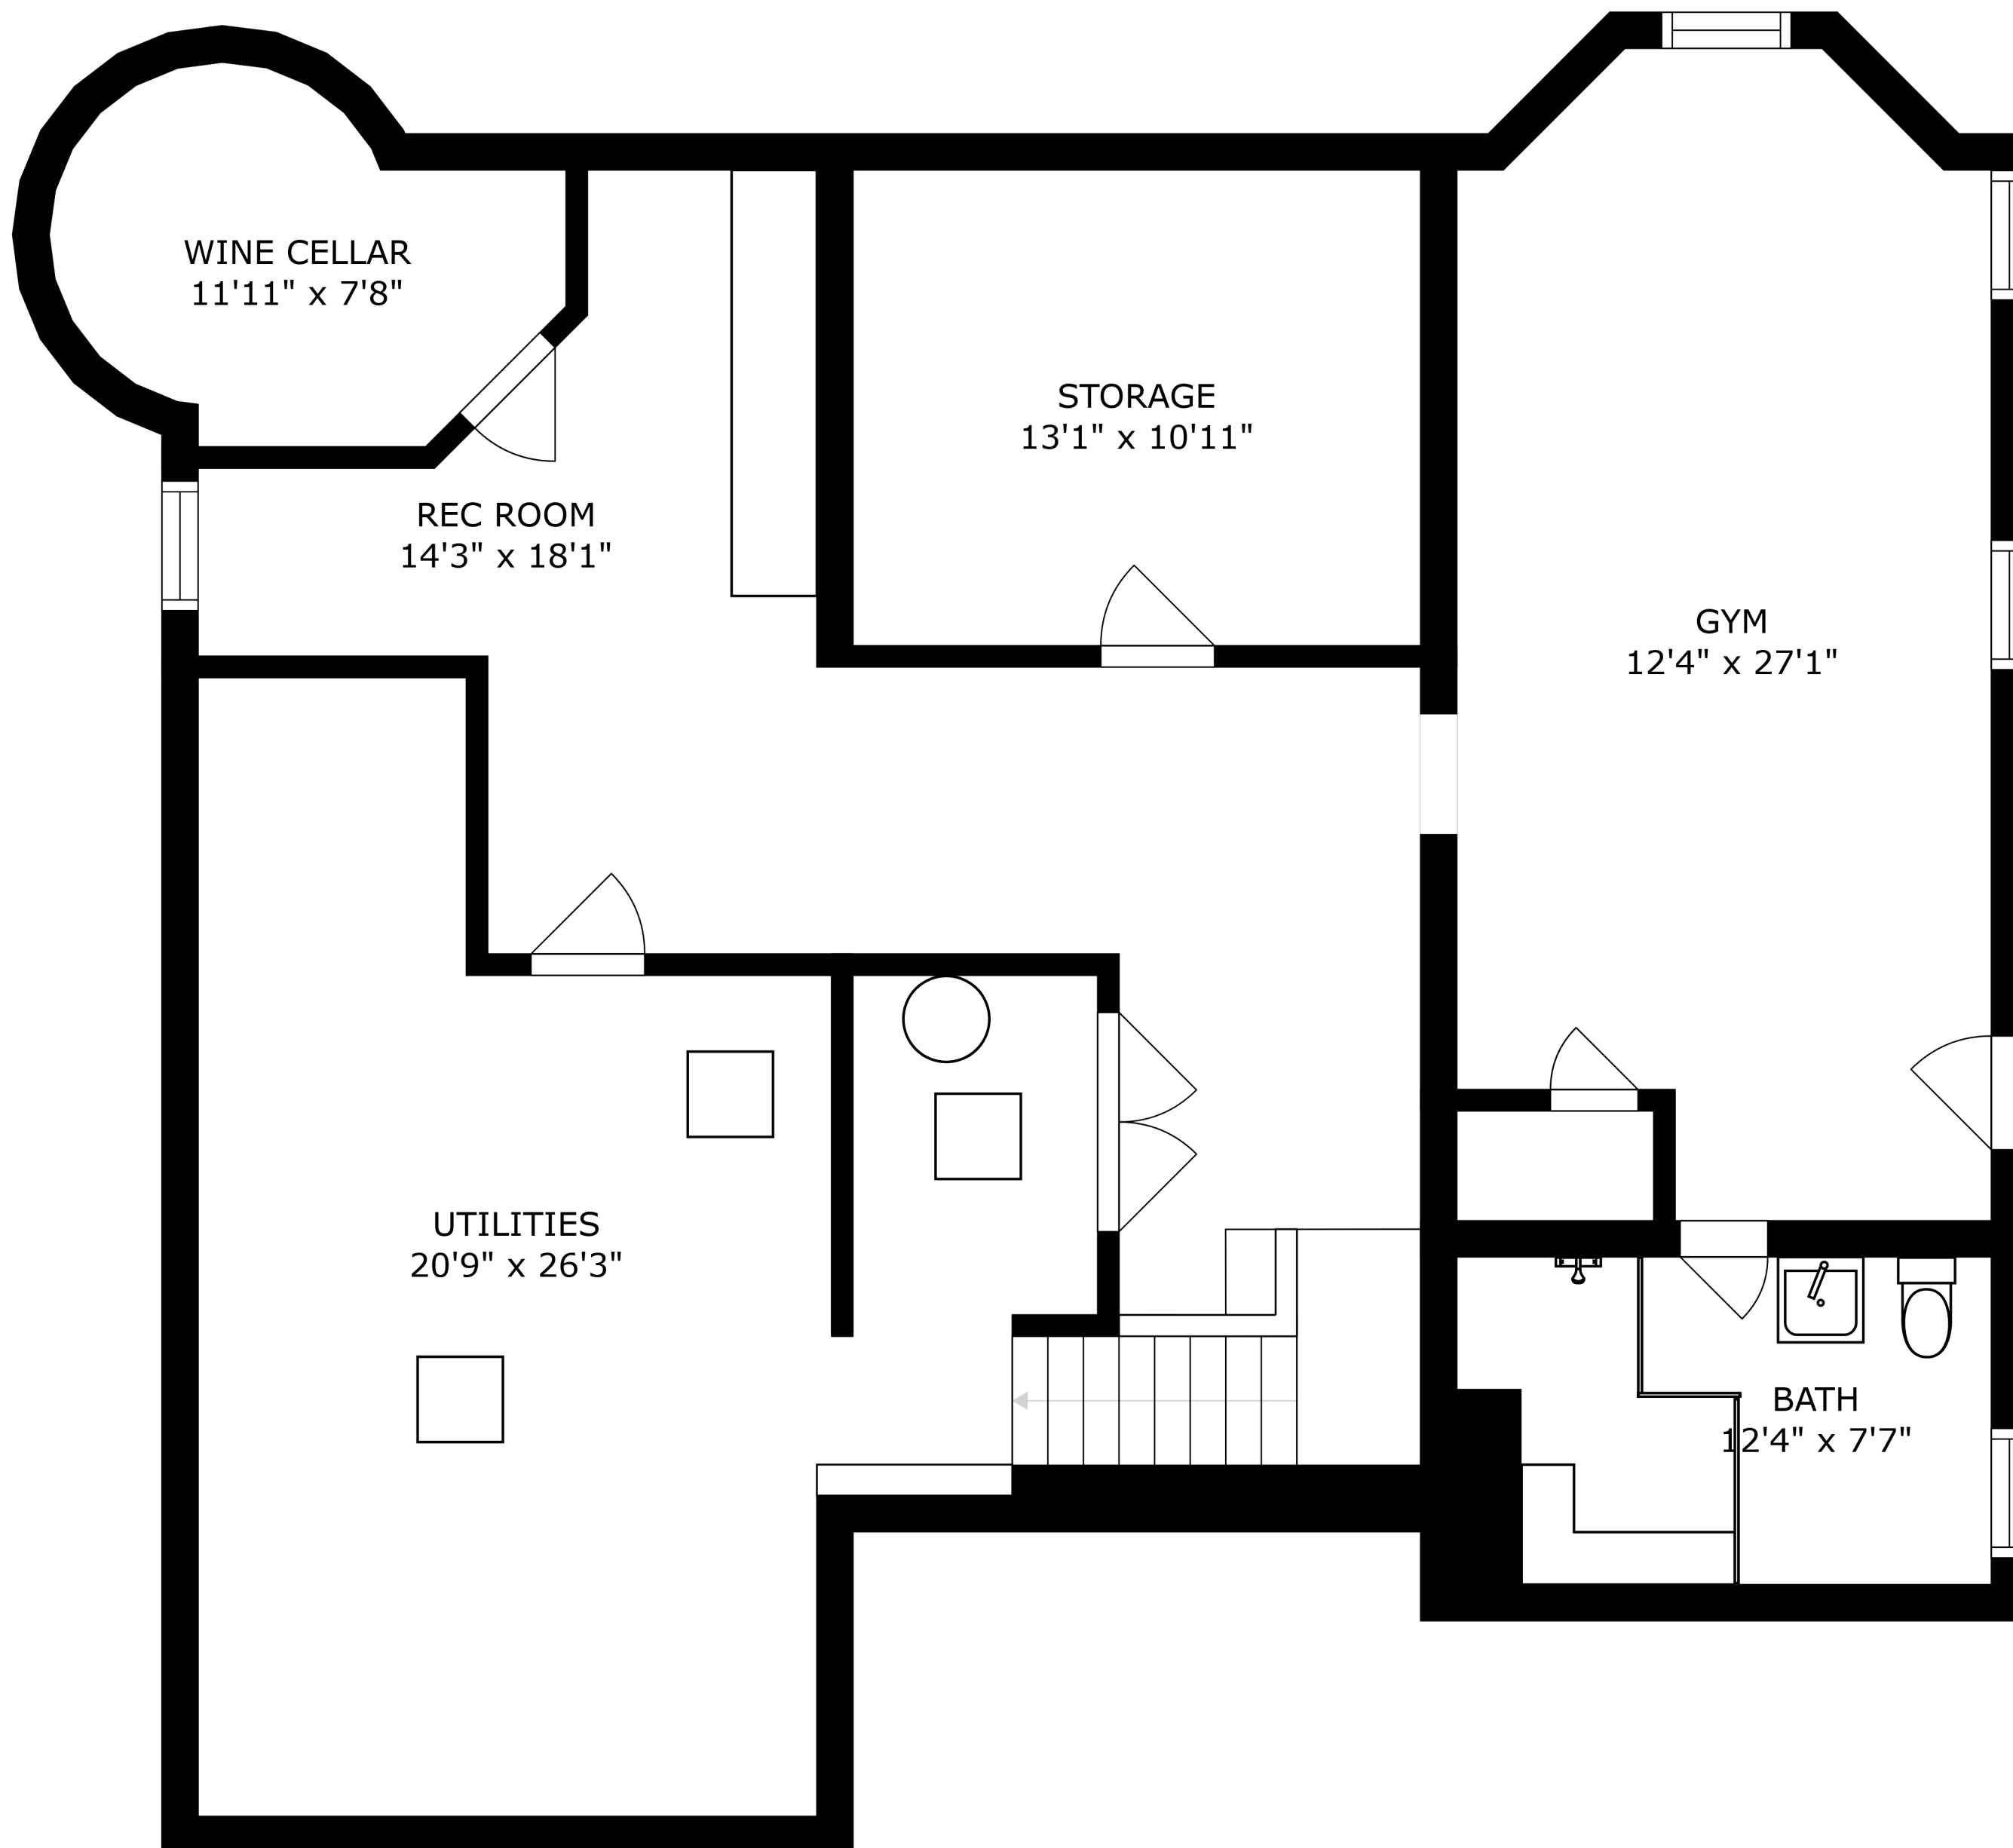

FLOOR 1

SIZES AND DIMENSIONS ARE APPROXIMATE, ACTUAL MAY VARY.

SIZES AND DIMENSIONS ARE APPROXIMATE, ACTUAL MAY VARY.

SIZES AND DIMENSIONS ARE APPROXIMATE, ACTUAL MAY VARY.

SIZES AND DIMENSIONS ARE APPROXIMATE, ACTUAL MAY VARY.

SIZES AND DIMENSIONS ARE APPROXIMATE, ACTUAL MAY VARY.

SIZES AND DIMENSIONS ARE APPROXIMATE, ACTUAL MAY VARY.

SIZES AND DIMENSIONS ARE APPROXIMATE, ACTUAL MAY VARY.

DOCK
33'9" x 146'1"

SIZES AND DIMENSIONS ARE APPROXIMATE, ACTUAL MAY VARY.