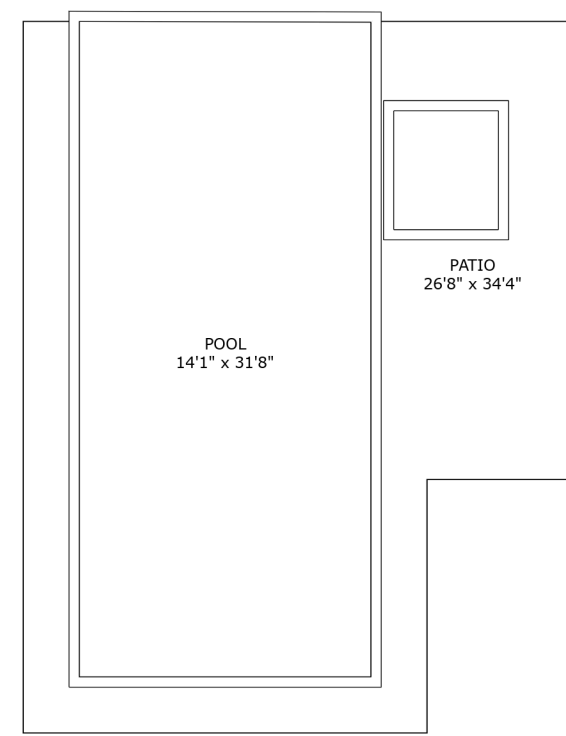

FLOOR 1

SIZES AND DIMENSIONS ARE APPROXIMATE, ACTUAL MAY VARY.

SIZES AND DIMENSIONS ARE APPROXIMATE, ACTUAL MAY VARY.

SIZES AND DIMENSIONS ARE APPROXIMATE, ACTUAL MAY VARY.

SIZES AND DIMENSIONS ARE APPROXIMATE, ACTUAL MAY VARY.

SIZES AND DIMENSIONS ARE APPROXIMATE, ACTUAL MAY VARY.

SIZES AND DIMENSIONS ARE APPROXIMATE, ACTUAL MAY VARY.

SIZES AND DIMENSIONS ARE APPROXIMATE, ACTUAL MAY VARY.

DOCK
33'9" x 146'1"

SIZES AND DIMENSIONS ARE APPROXIMATE, ACTUAL MAY VARY.