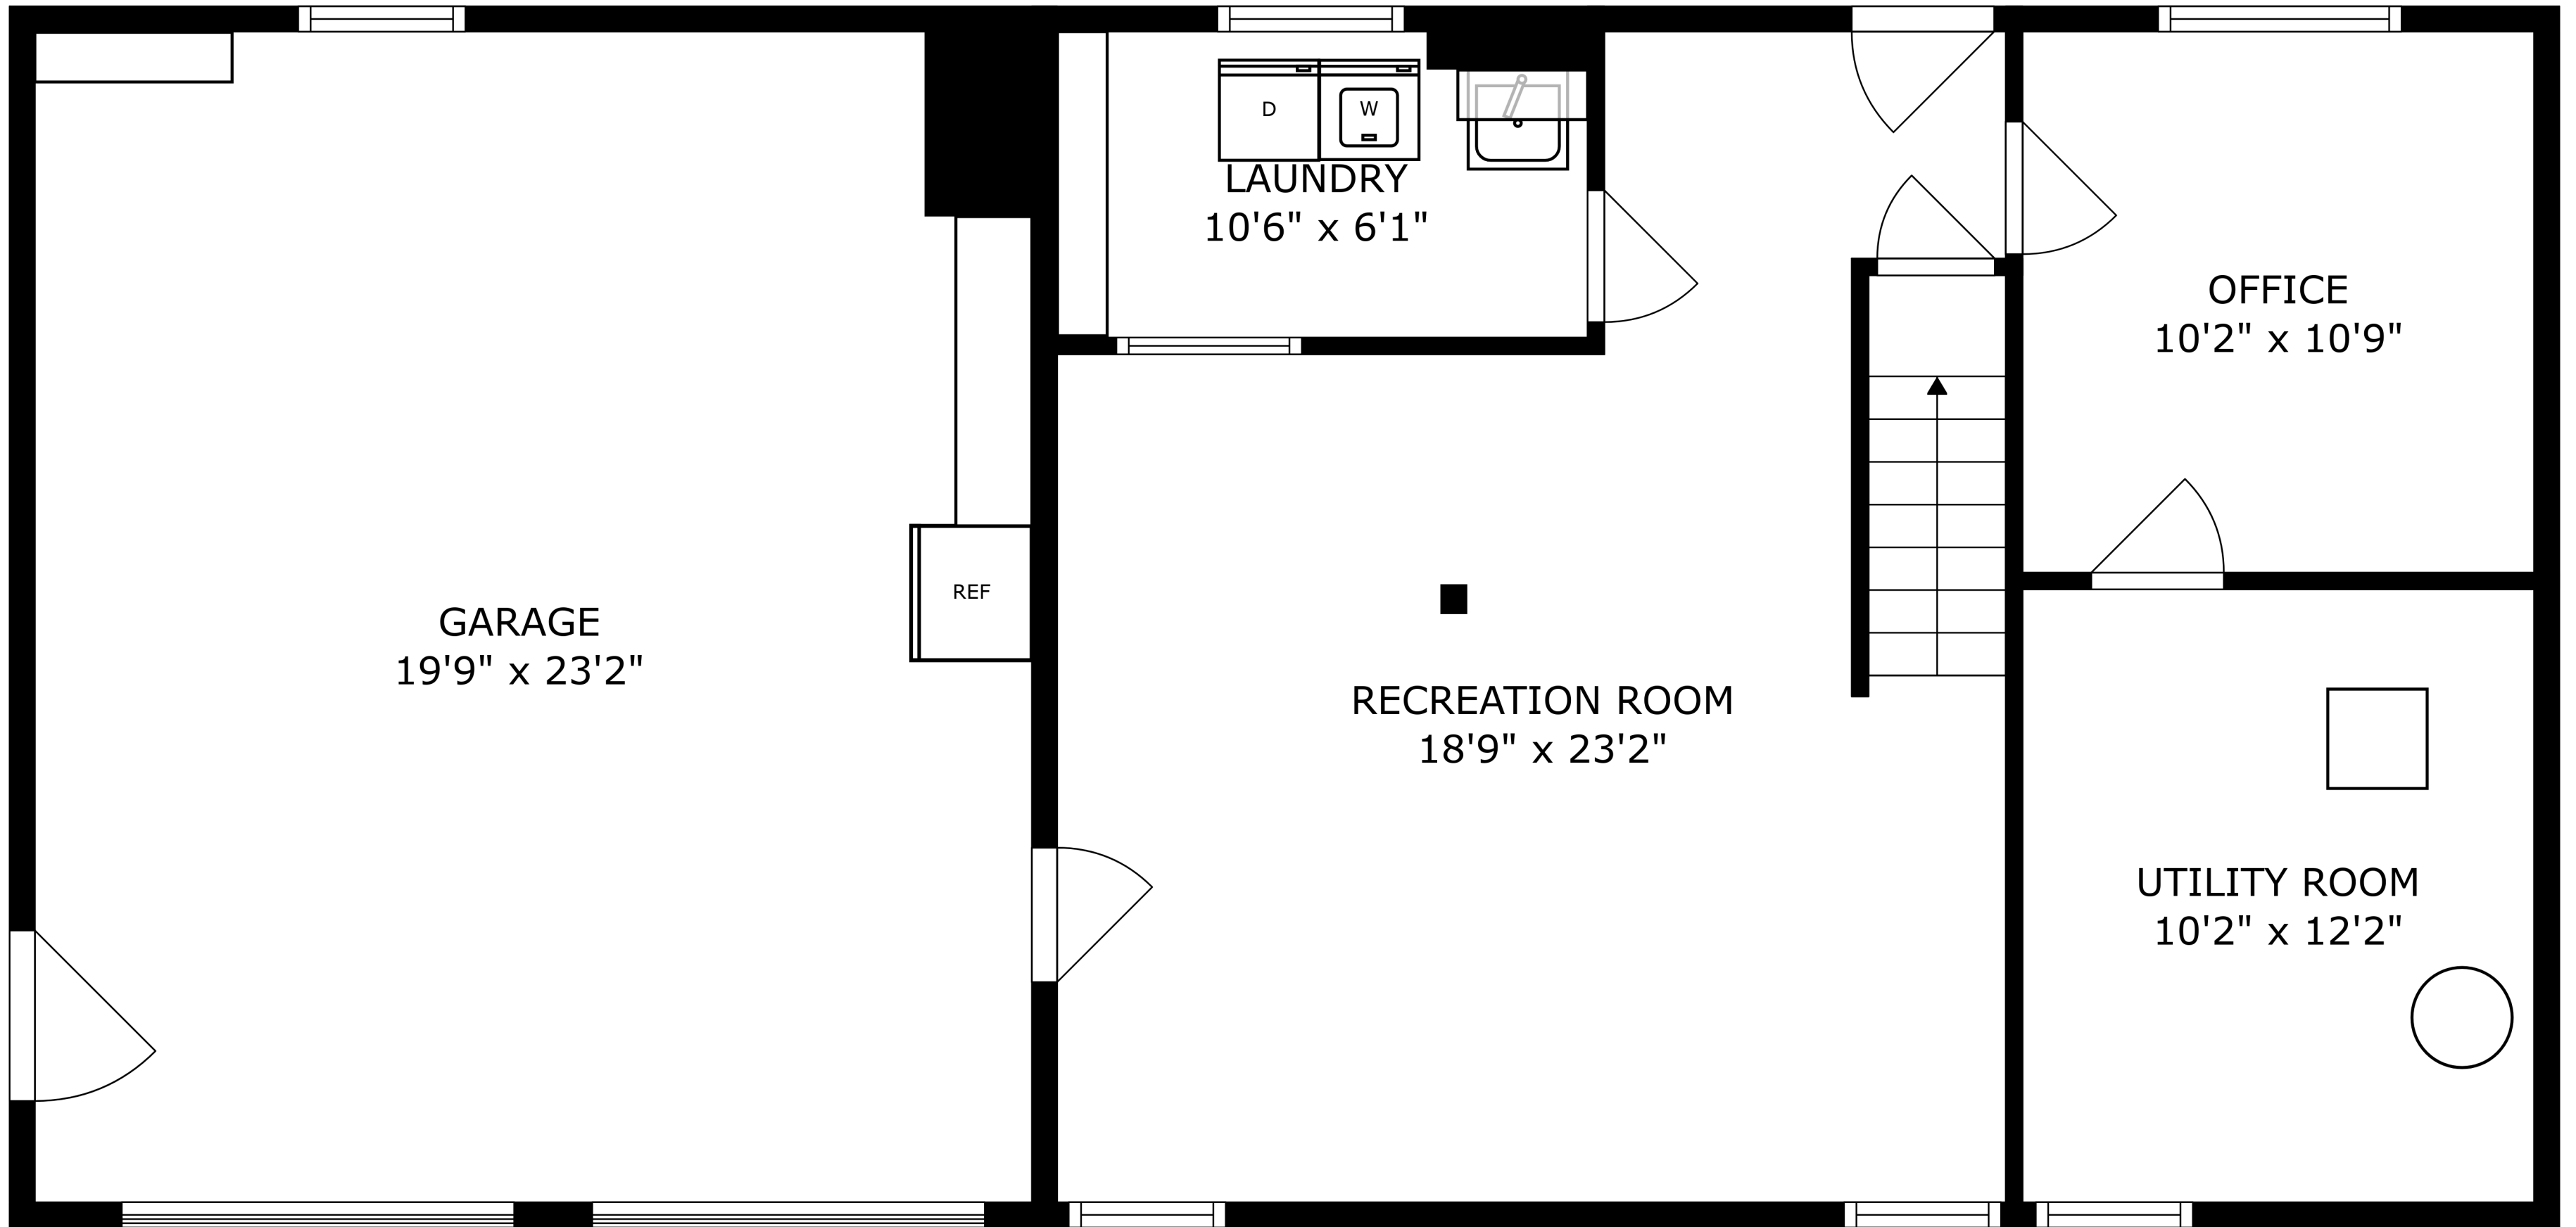

FLOOR 1

FLOOR 2

SIZES AND DIMENSIONS ARE APPROXIMATE, ACTUAL MAY VARY.

GARAGE
19'9" x 23'2"

D W
LAUNDRY
10'6" x 6'1"

REF

RECREATION ROOM
18'9" x 23'2"

OFFICE
10'2" x 10'9"

UTILITY ROOM
10'2" x 12'2"