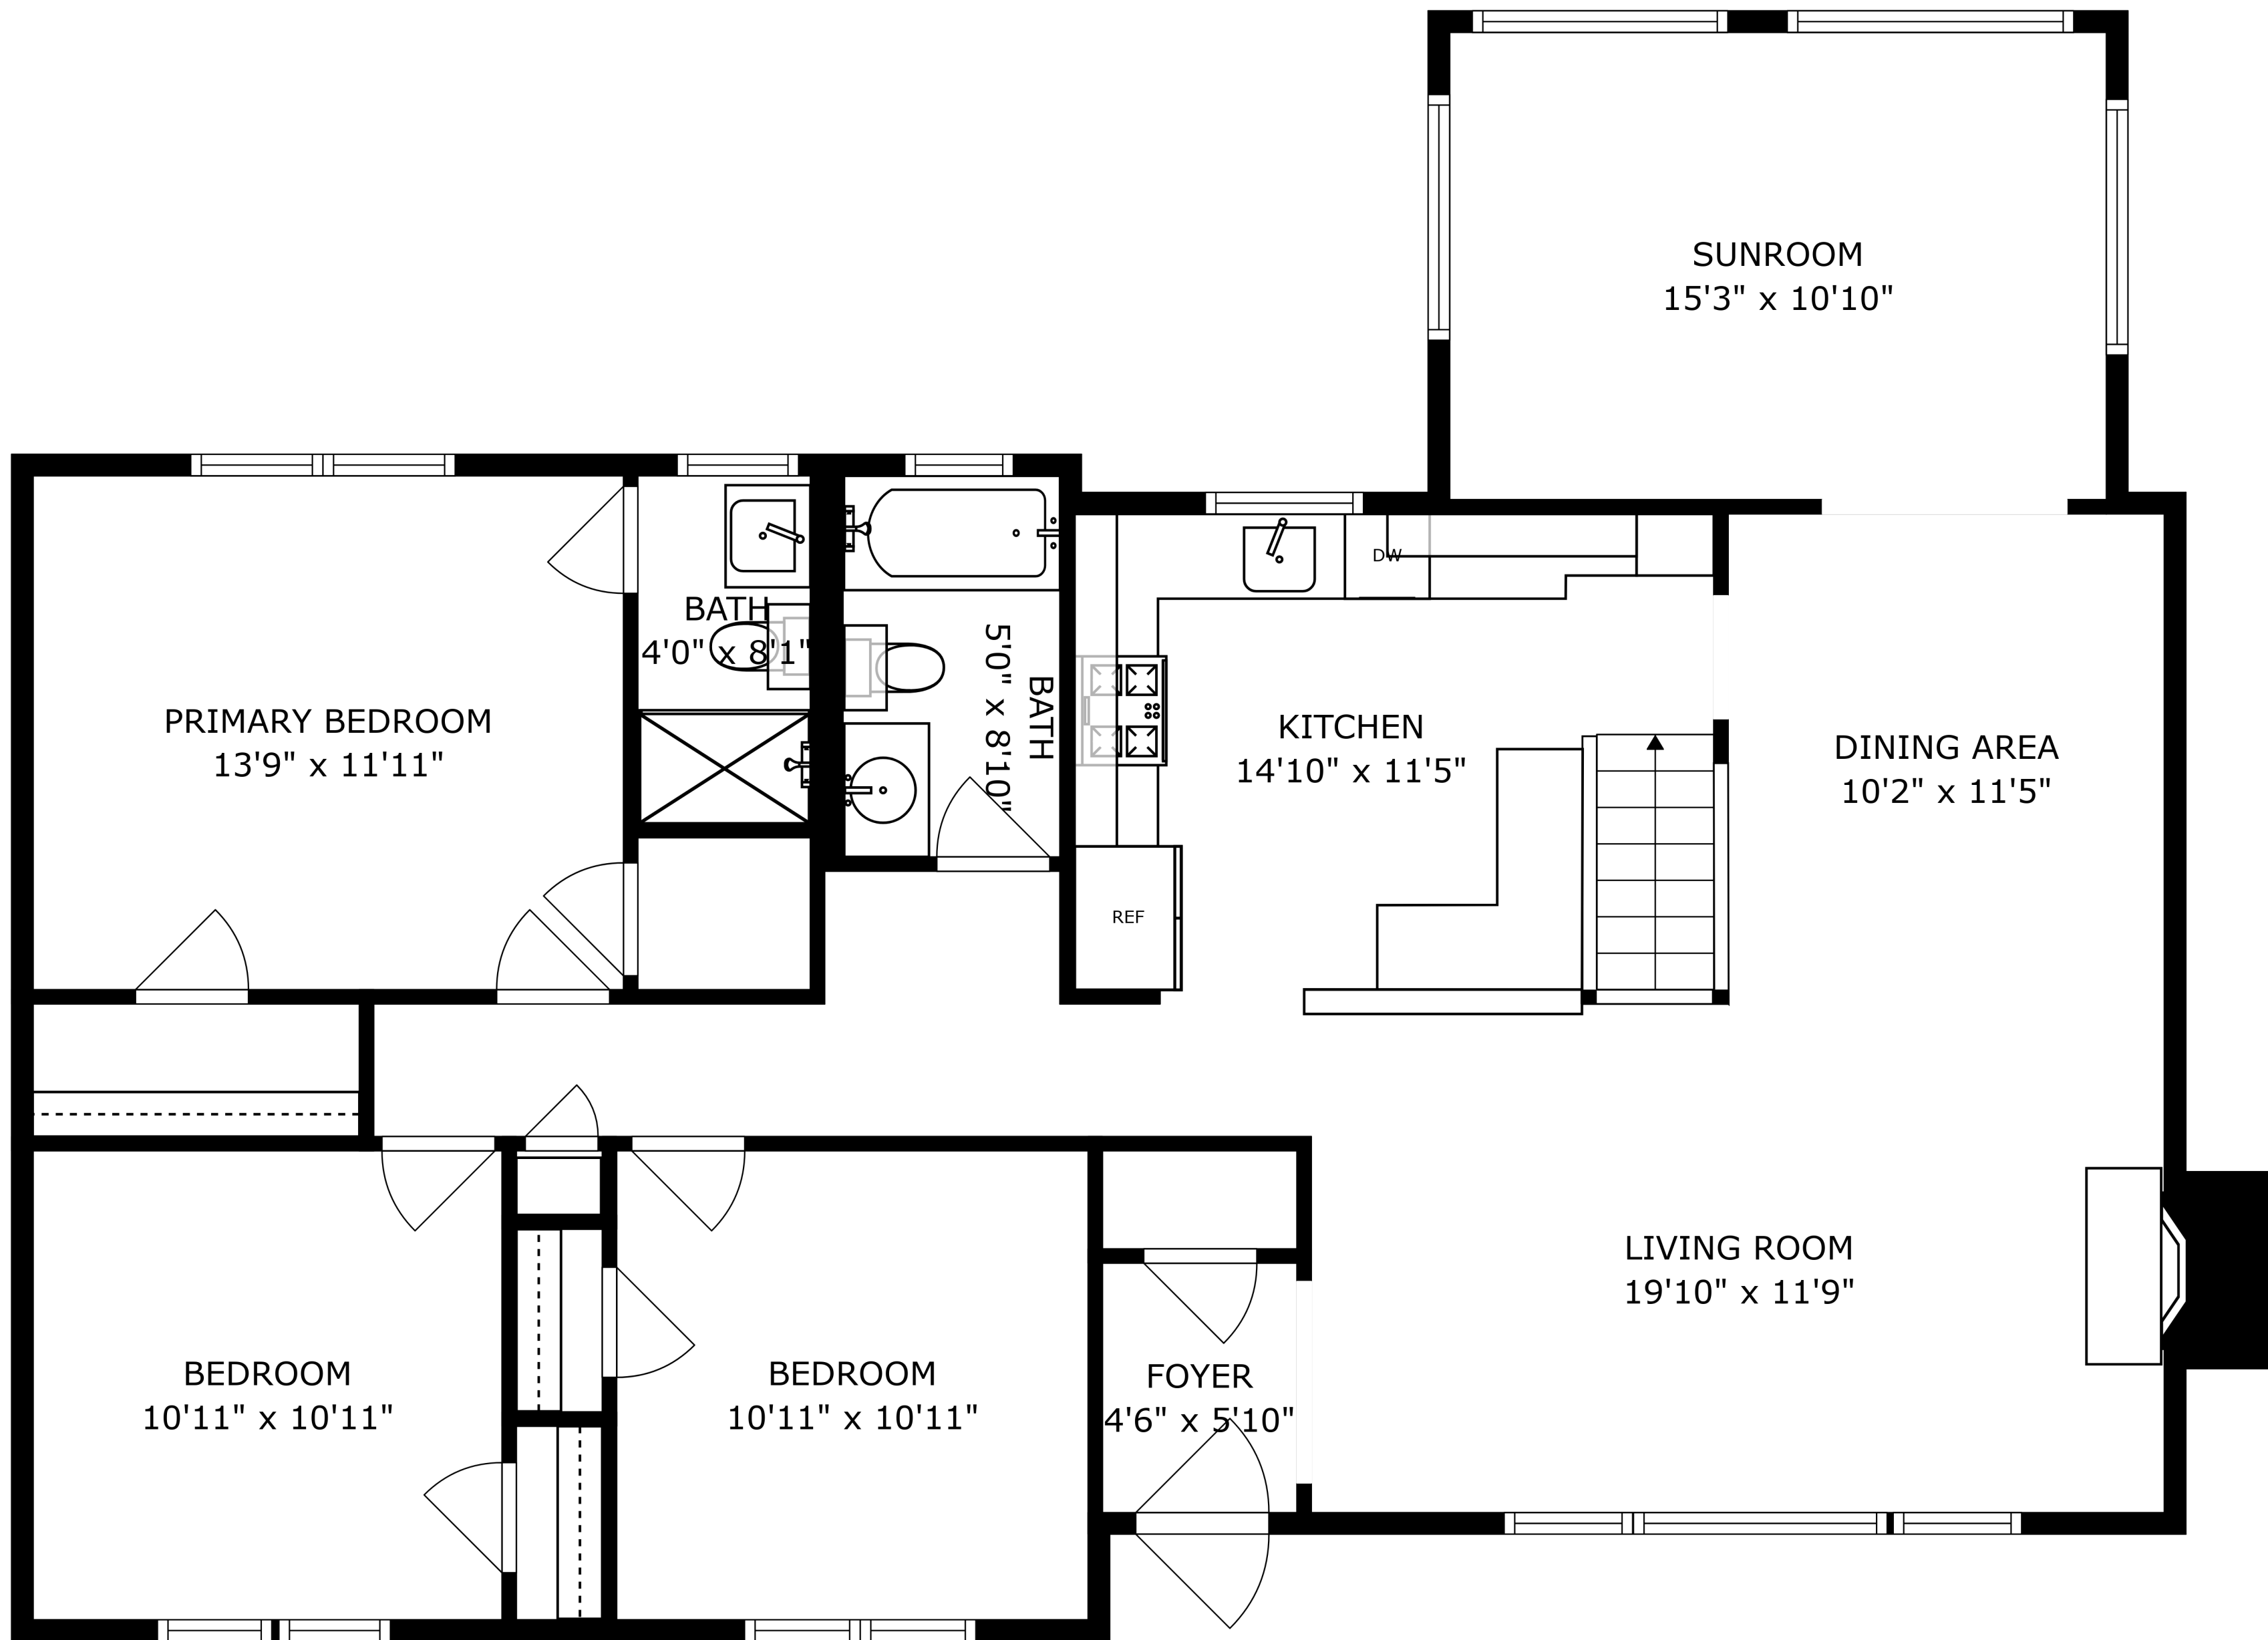

FLOOR 1

FLOOR 2

SIZES AND DIMENSIONS ARE APPROXIMATE, ACTUAL MAY VARY.

GARAGE
19'9" x 23'2"

D W
LAUNDRY
10'6" x 6'1"

REF

RECREATION ROOM
18'9" x 23'2"

OFFICE
10'2" x 10'9"

UTILITY ROOM
10'2" x 12'2"