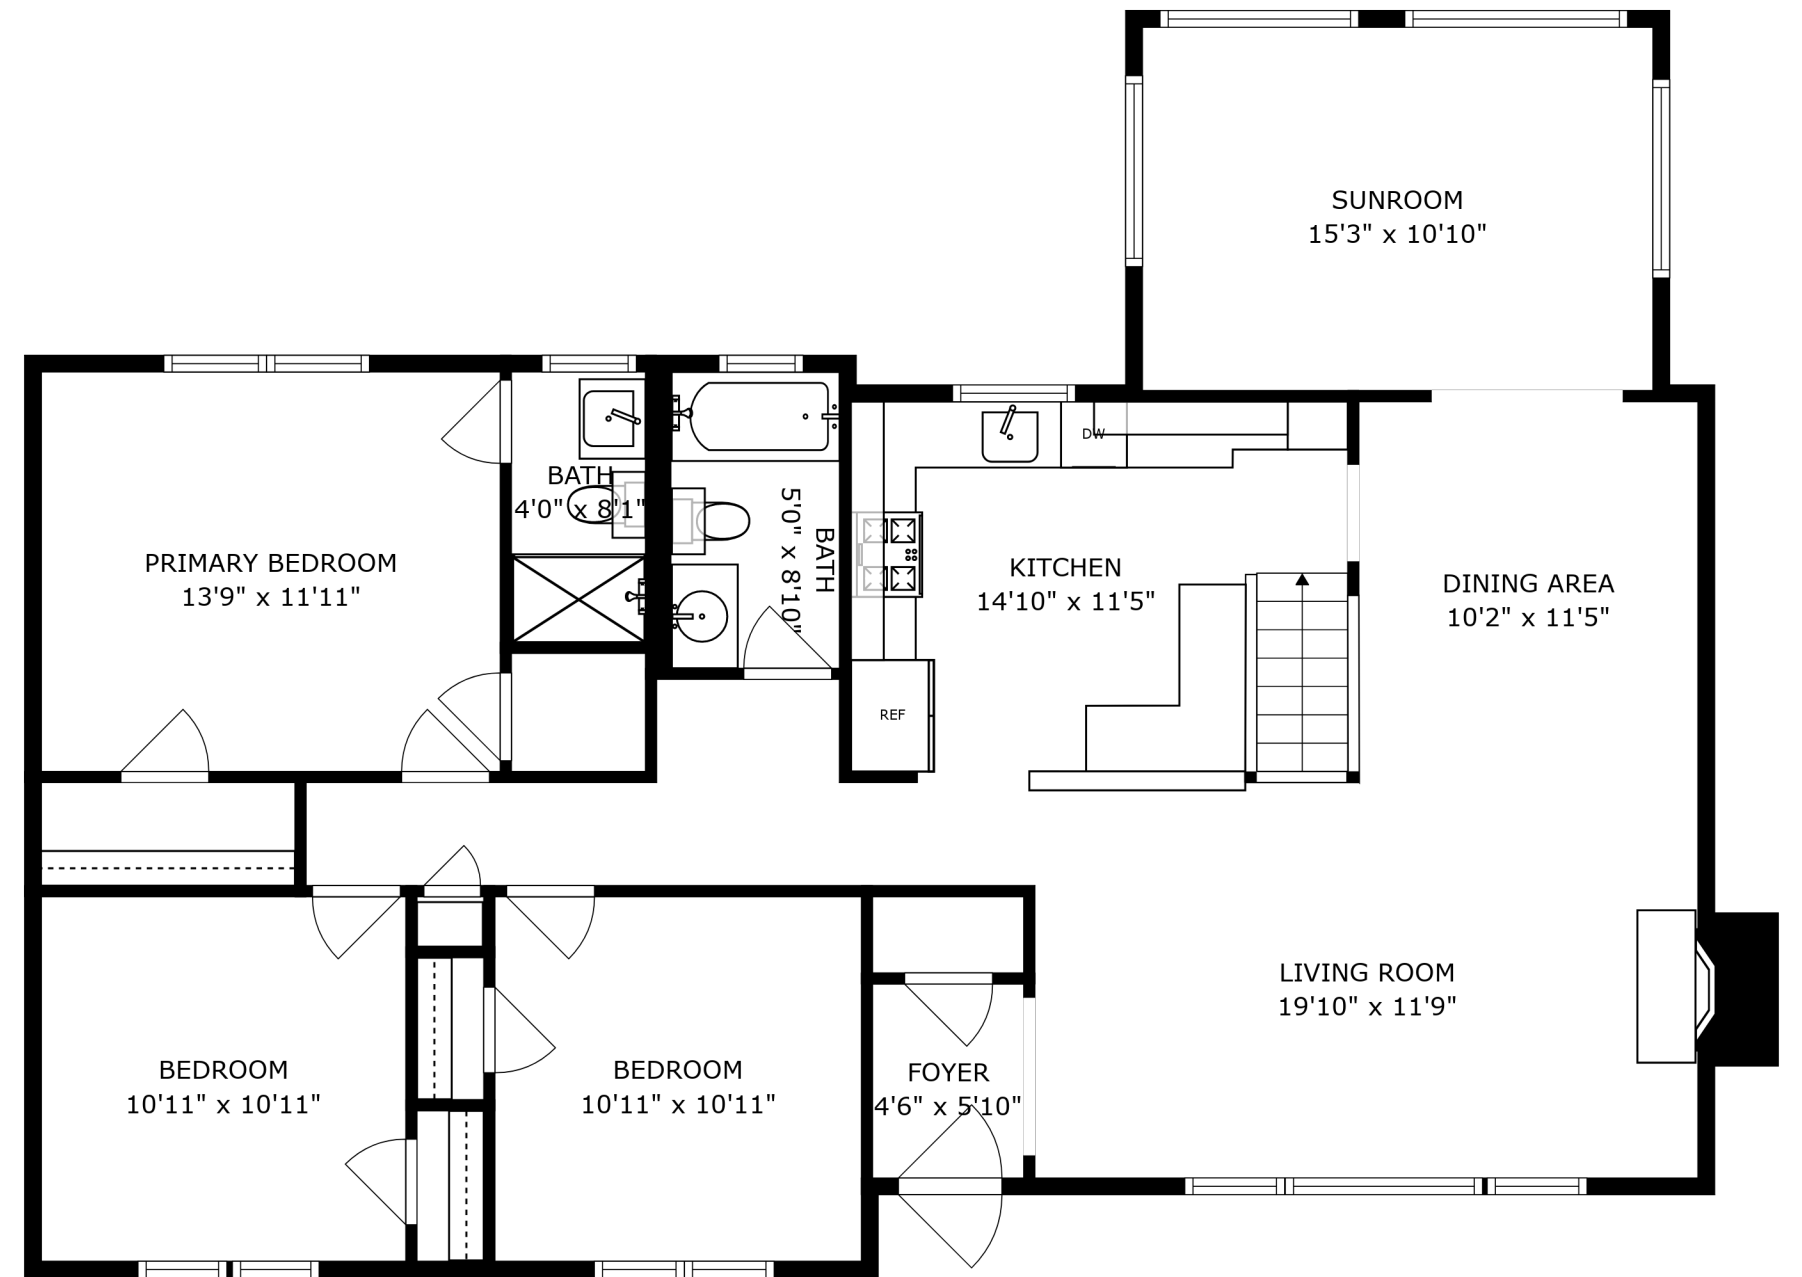

FLOOR 1

FLOOR 2

SIZES AND DIMENSIONS ARE APPROXIMATE, ACTUAL MAY VARY.

GARAGE
19'9" x 23'2"

D W
LAUNDRY
10'6" x 6'1"

REF

RECREATION ROOM
18'9" x 23'2"

OFFICE
10'2" x 10'9"

UTILITY ROOM
10'2" x 12'2"