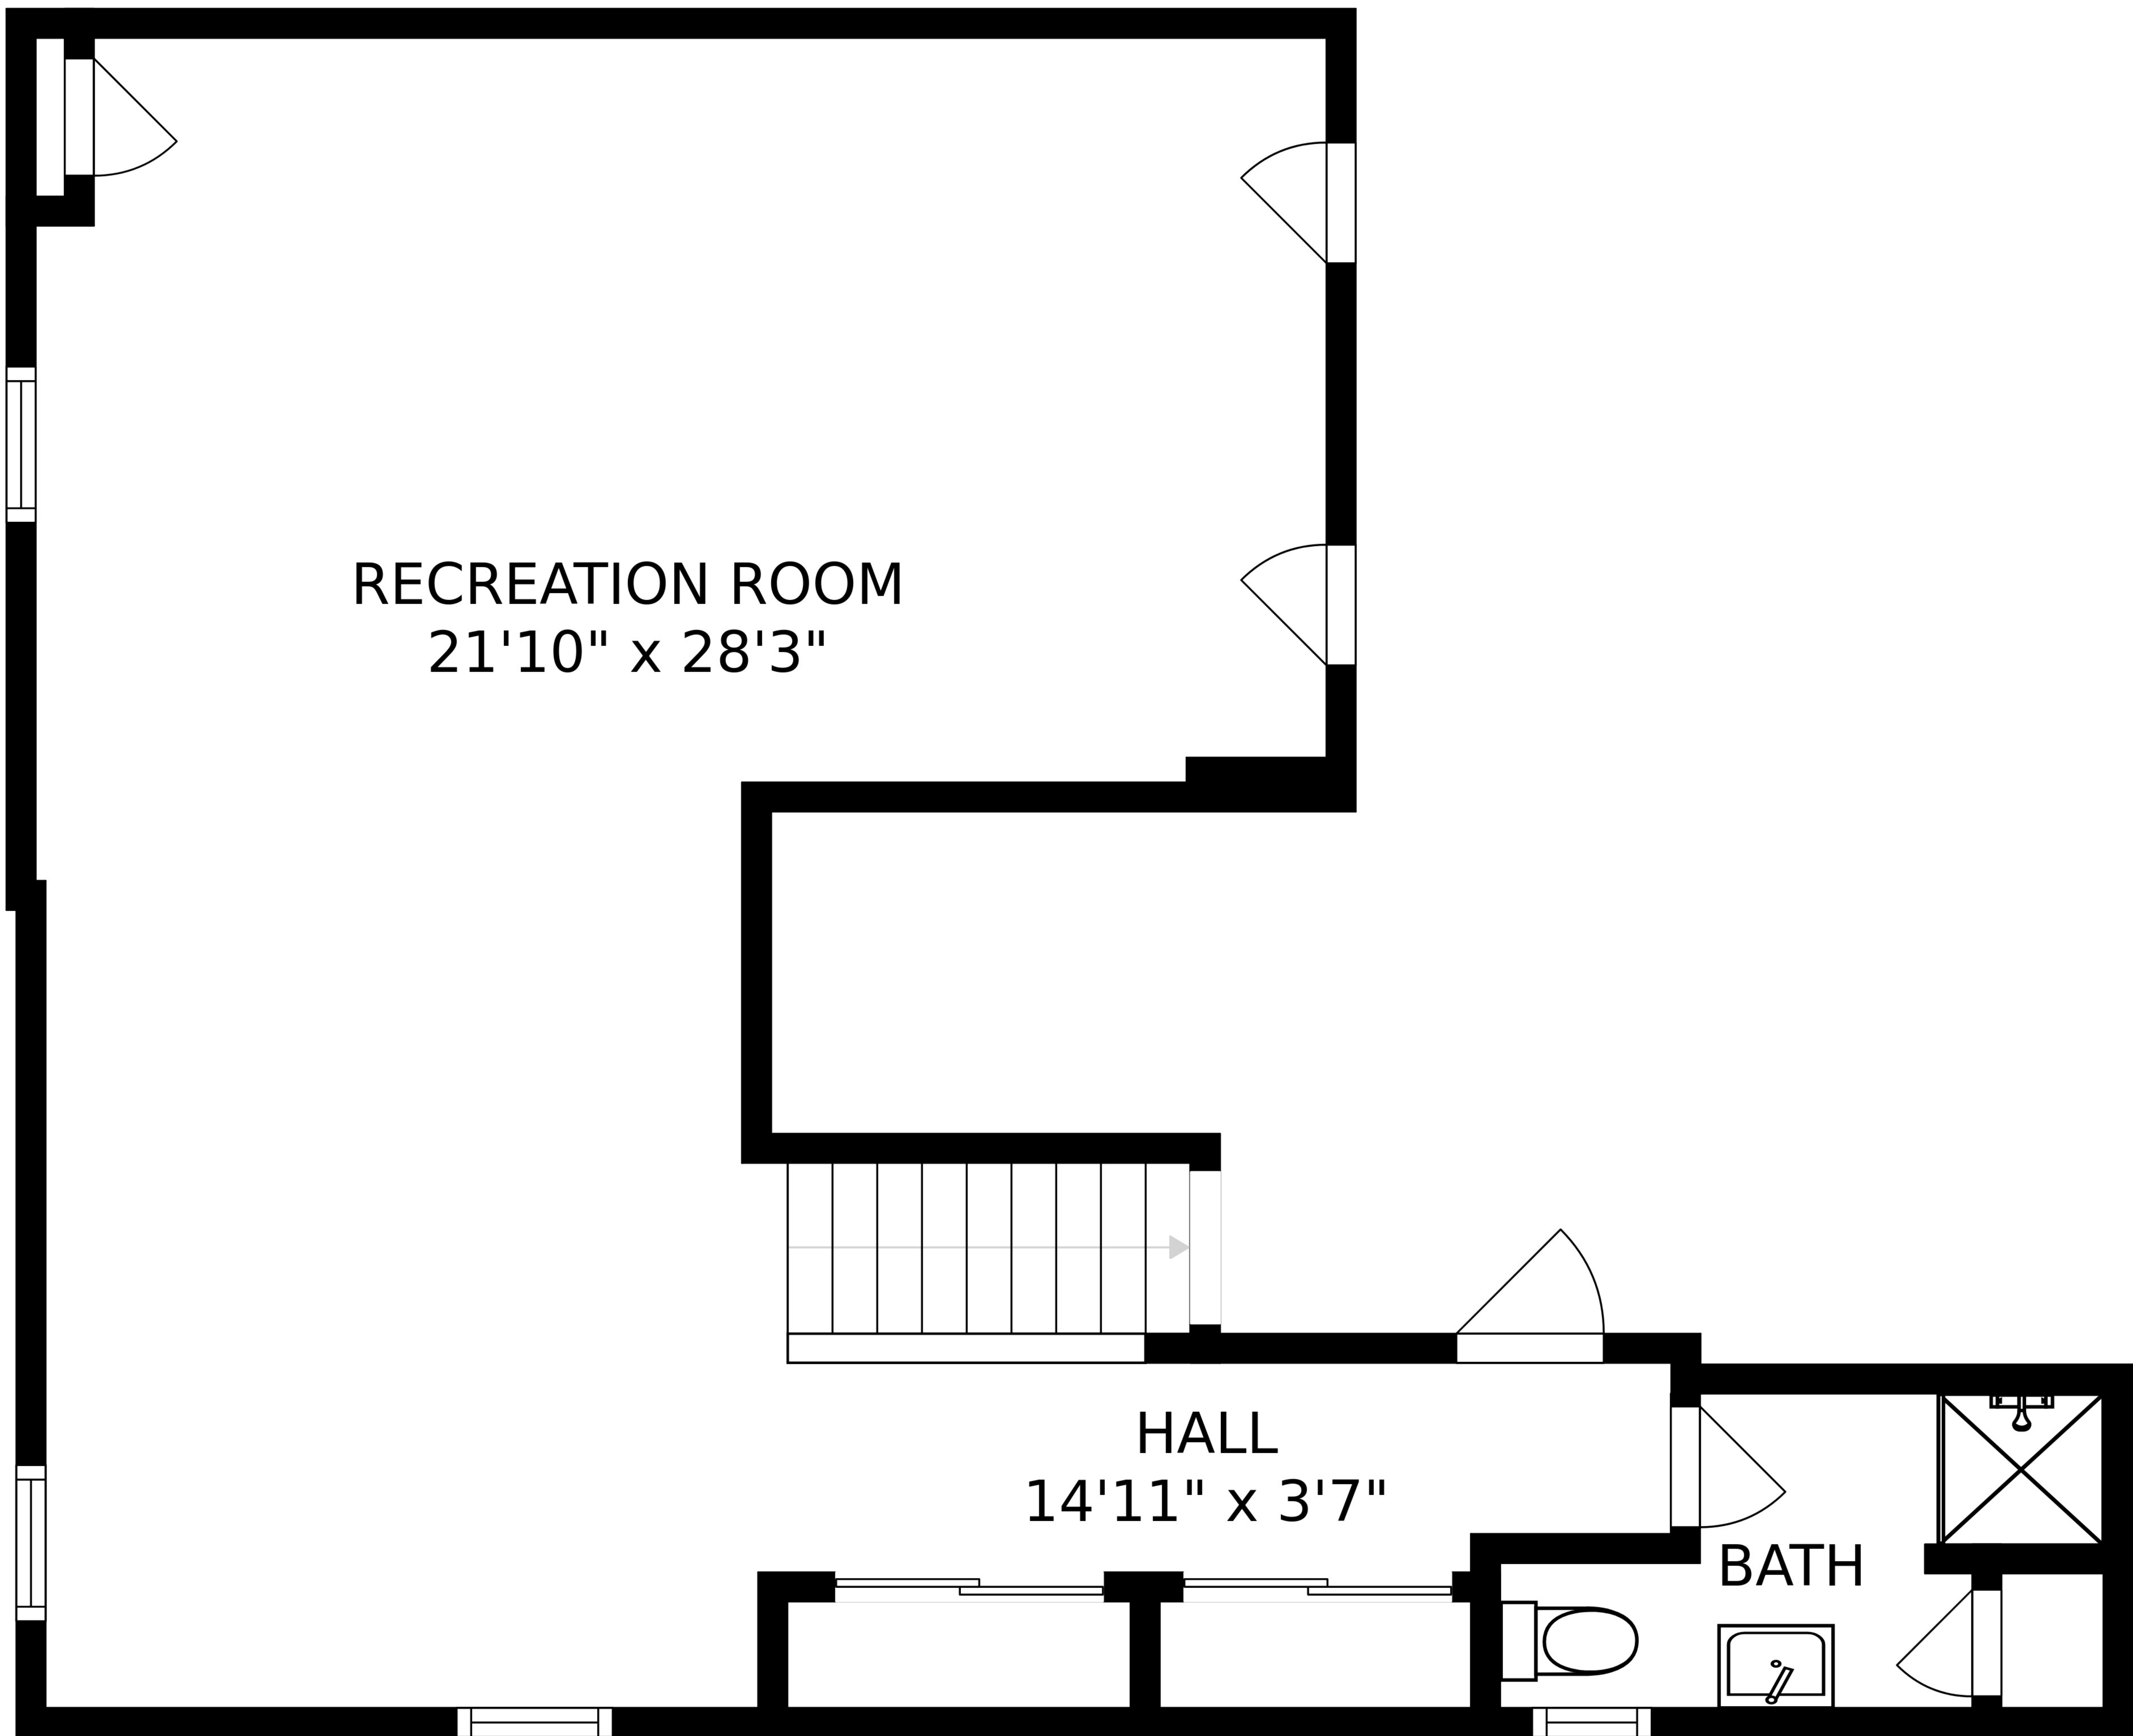

FLOOR 1

FLOOR 2

FLOOR 3

SIZES AND DIMENSIONS ARE APPROXIMATE, ACTUAL MAY VARY.

SIZES AND DIMENSIONS ARE APPROXIMATE, ACTUAL MAY VARY.

SIZES AND DIMENSIONS ARE APPROXIMATE, ACTUAL MAY VARY.

RECREATION ROOM
21'10" x 28'3"

HALL
14'11" x 3'7"

BATH

SIZES AND DIMENSIONS ARE APPROXIMATE, ACTUAL MAY VARY.