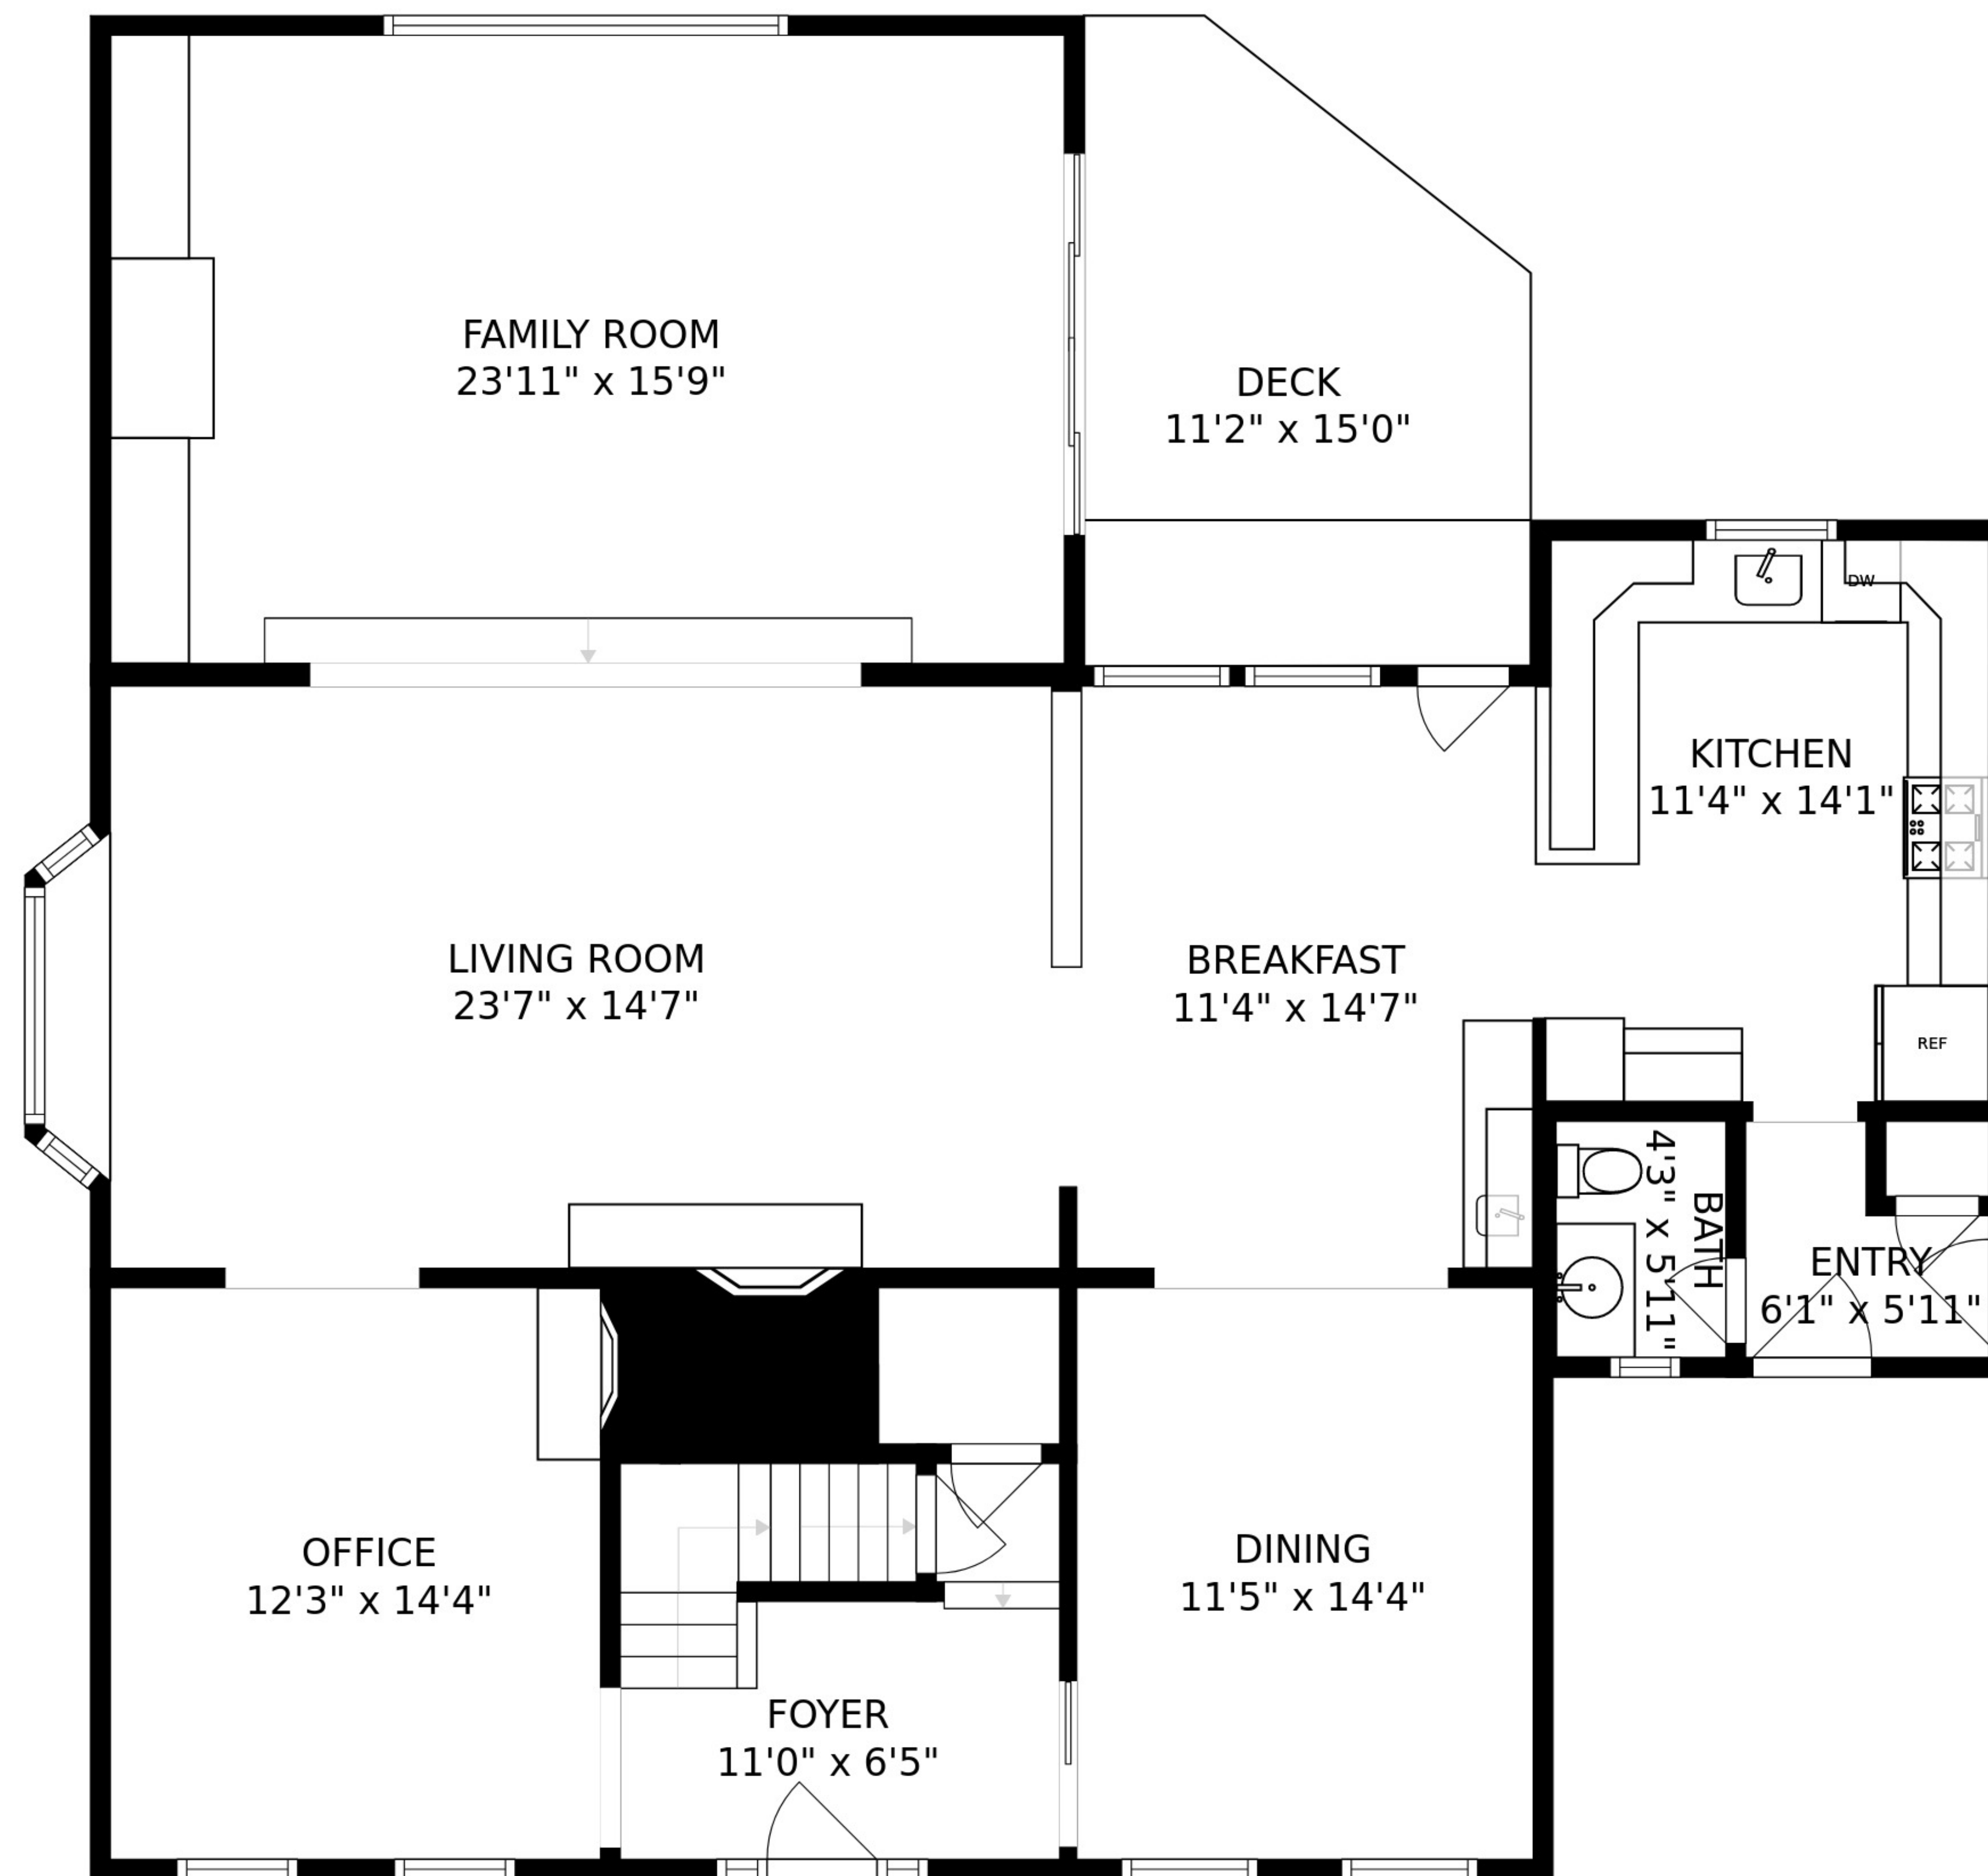

FLOOR 1

FLOOR 2

FLOOR 3

SIZES AND DIMENSIONS ARE APPROXIMATE, ACTUAL MAY VARY.

SIZES AND DIMENSIONS ARE APPROXIMATE, ACTUAL MAY VARY.

SIZES AND DIMENSIONS ARE APPROXIMATE, ACTUAL MAY VARY.

RECREATION ROOM
21'10" x 28'3"

HALL
14'11" x 3'7"

BATH

SIZES AND DIMENSIONS ARE APPROXIMATE, ACTUAL MAY VARY.