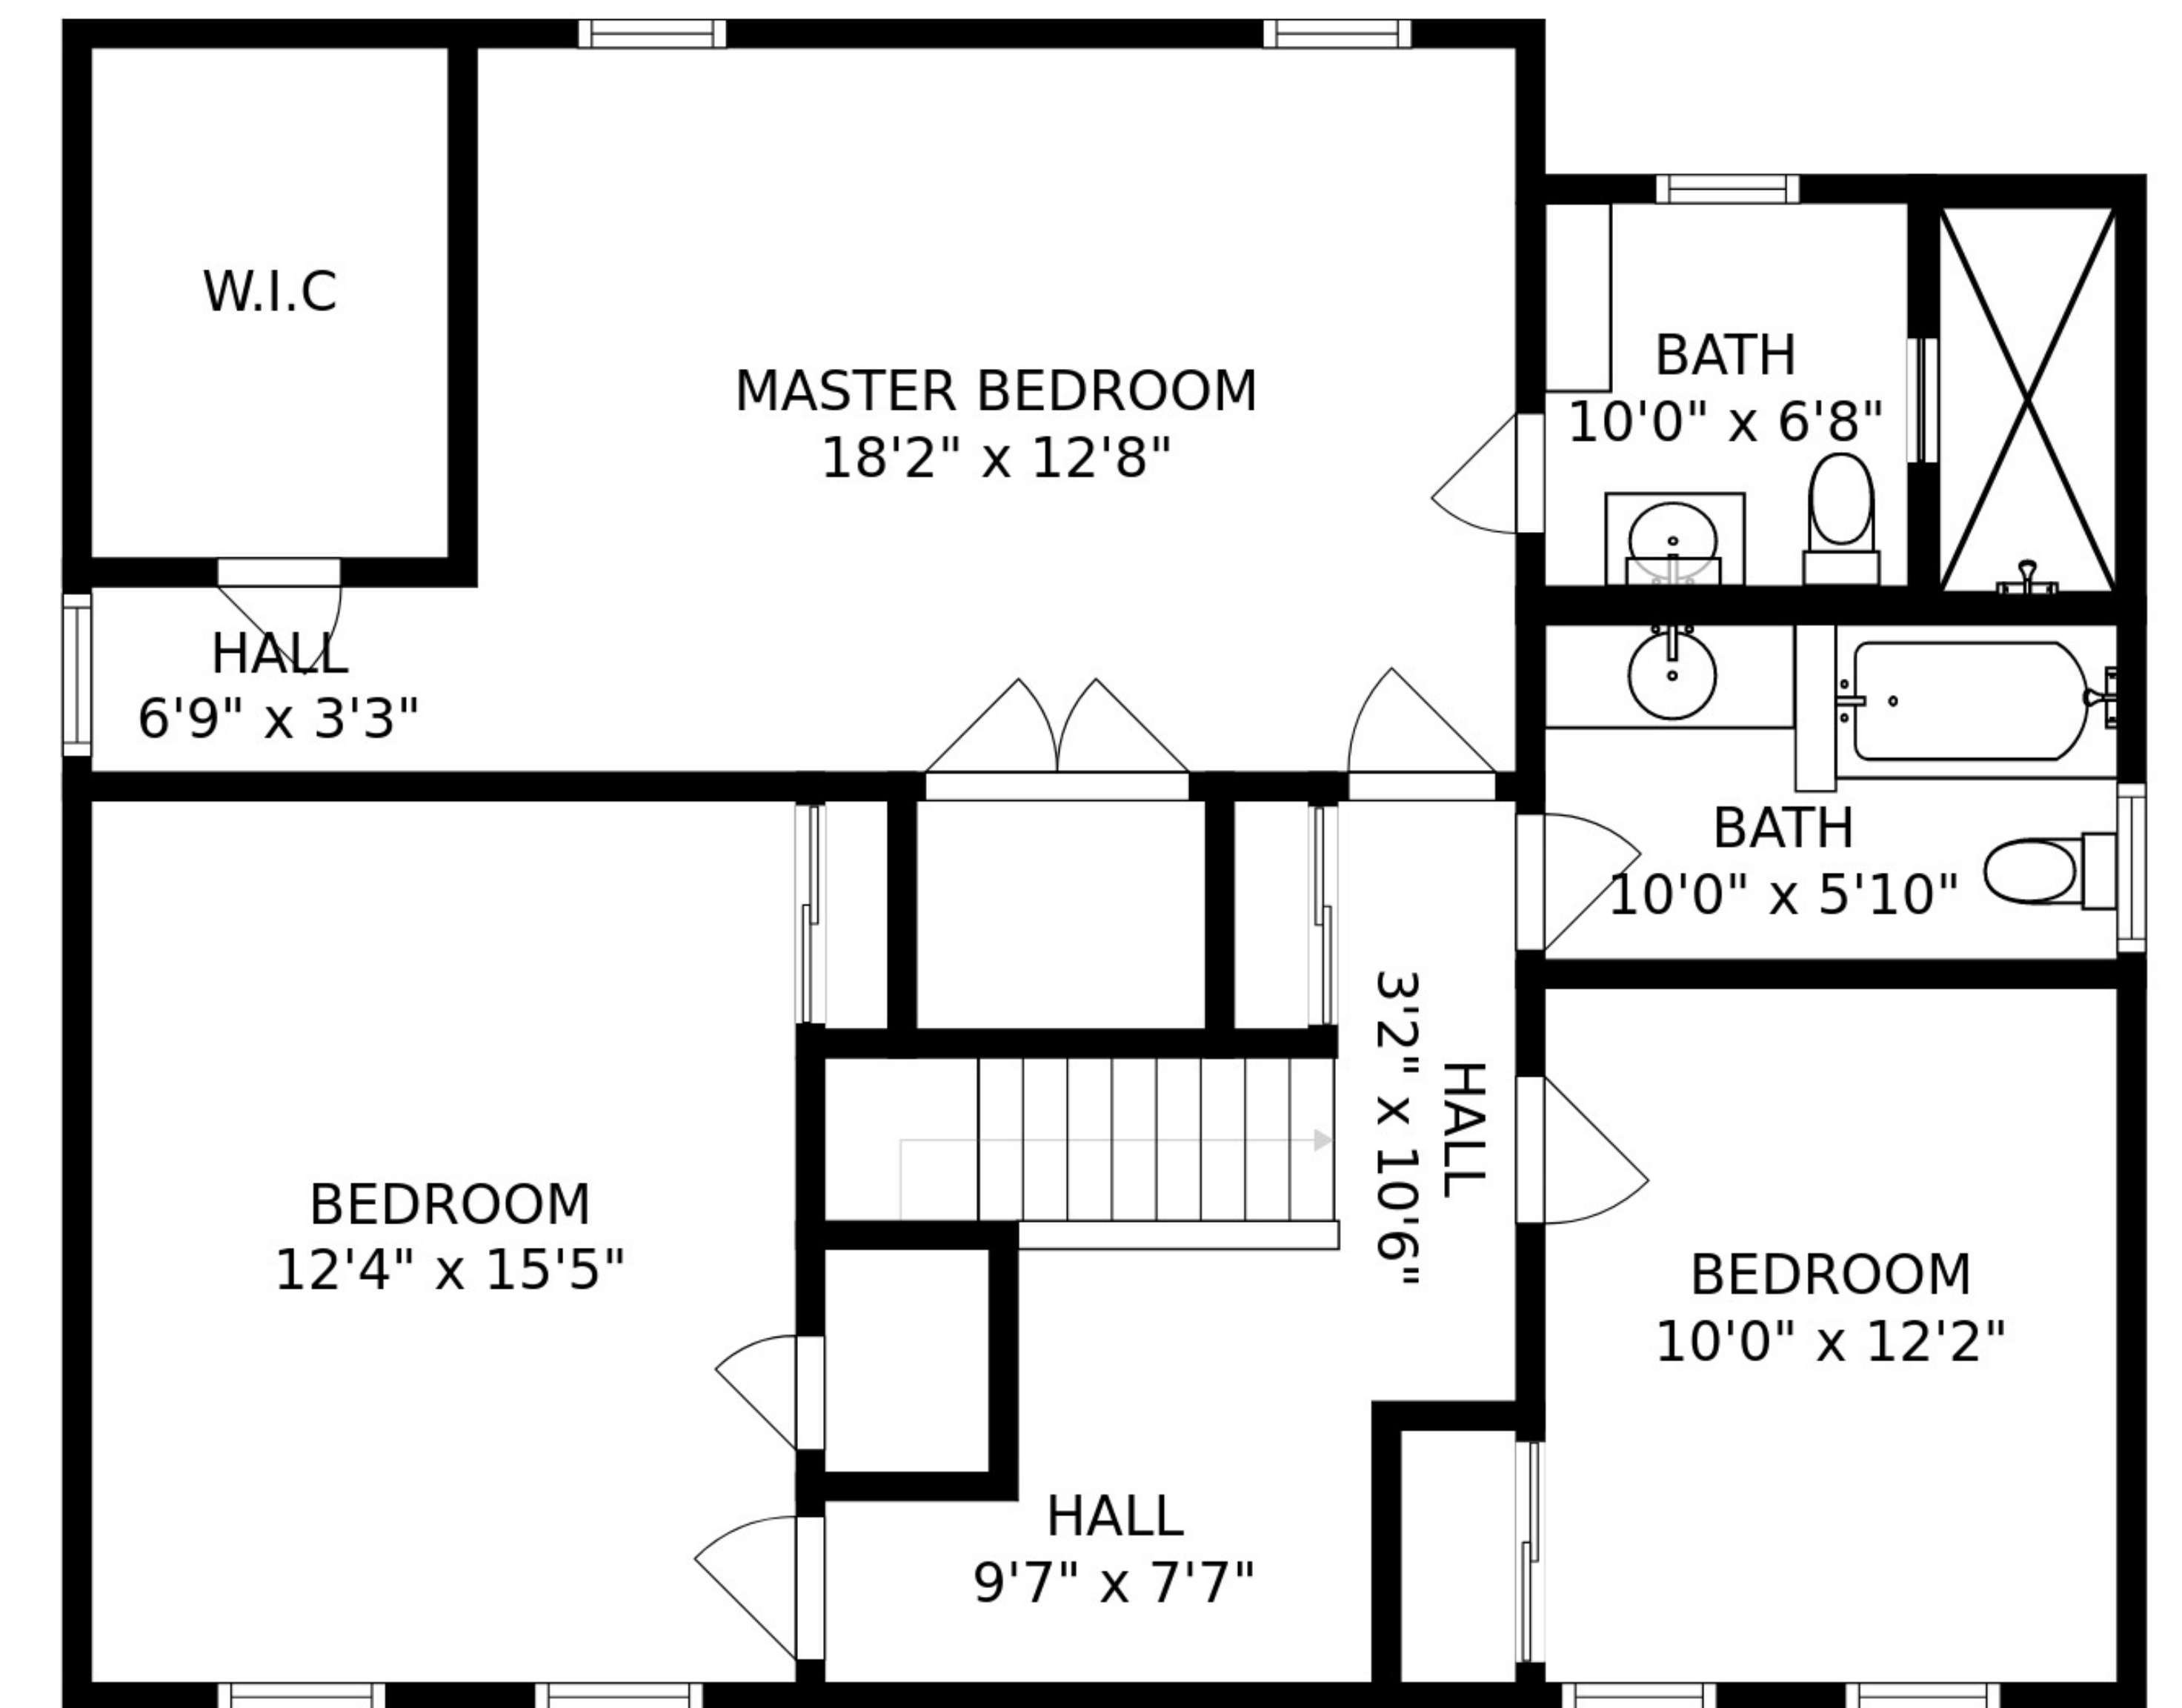

FLOOR 1

FLOOR 2

FLOOR 3

SIZES AND DIMENSIONS ARE APPROXIMATE, ACTUAL MAY VARY.

SIZES AND DIMENSIONS ARE APPROXIMATE, ACTUAL MAY VARY.

SIZES AND DIMENSIONS ARE APPROXIMATE, ACTUAL MAY VARY.

RECREATION ROOM
21'10" x 28'3"

HALL
14'11" x 3'7"

BATH

SIZES AND DIMENSIONS ARE APPROXIMATE, ACTUAL MAY VARY.