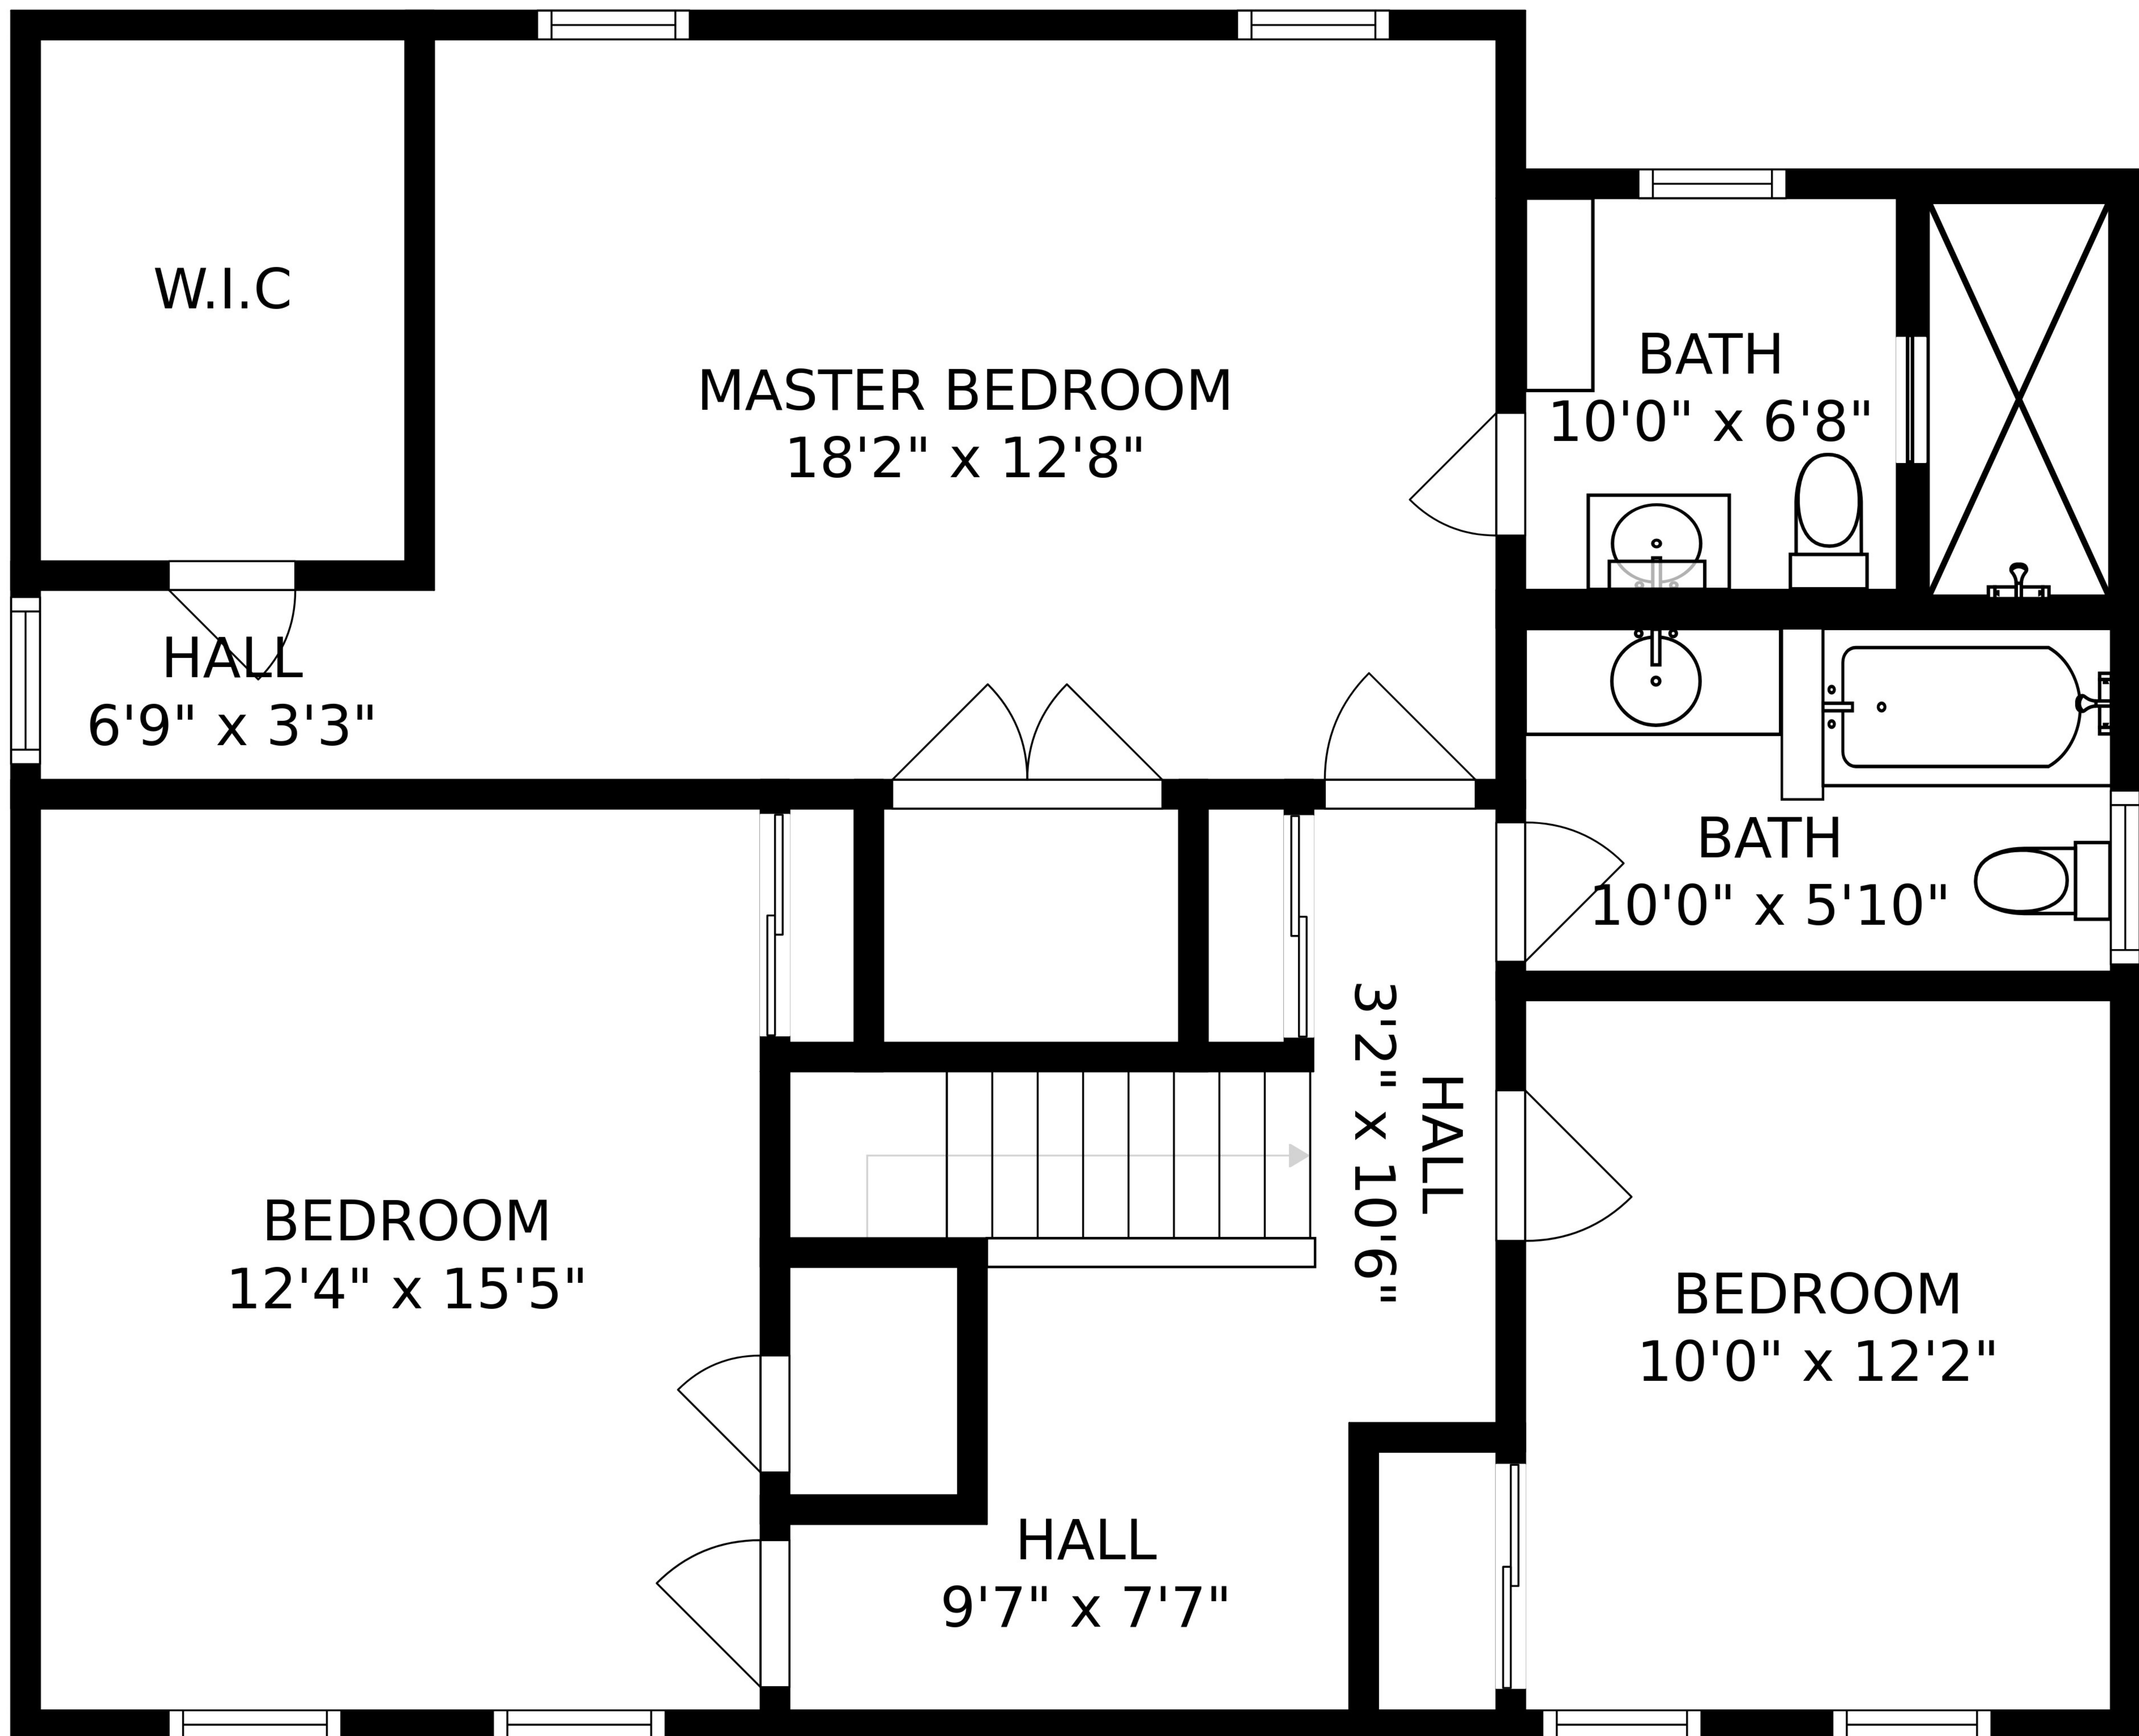

FLOOR 1

FLOOR 2

FLOOR 3

SIZES AND DIMENSIONS ARE APPROXIMATE, ACTUAL MAY VARY.

SIZES AND DIMENSIONS ARE APPROXIMATE, ACTUAL MAY VARY.

SIZES AND DIMENSIONS ARE APPROXIMATE, ACTUAL MAY VARY.

RECREATION ROOM
21'10" x 28'3"

HALL
14'11" x 3'7"

BATH

SIZES AND DIMENSIONS ARE APPROXIMATE, ACTUAL MAY VARY.