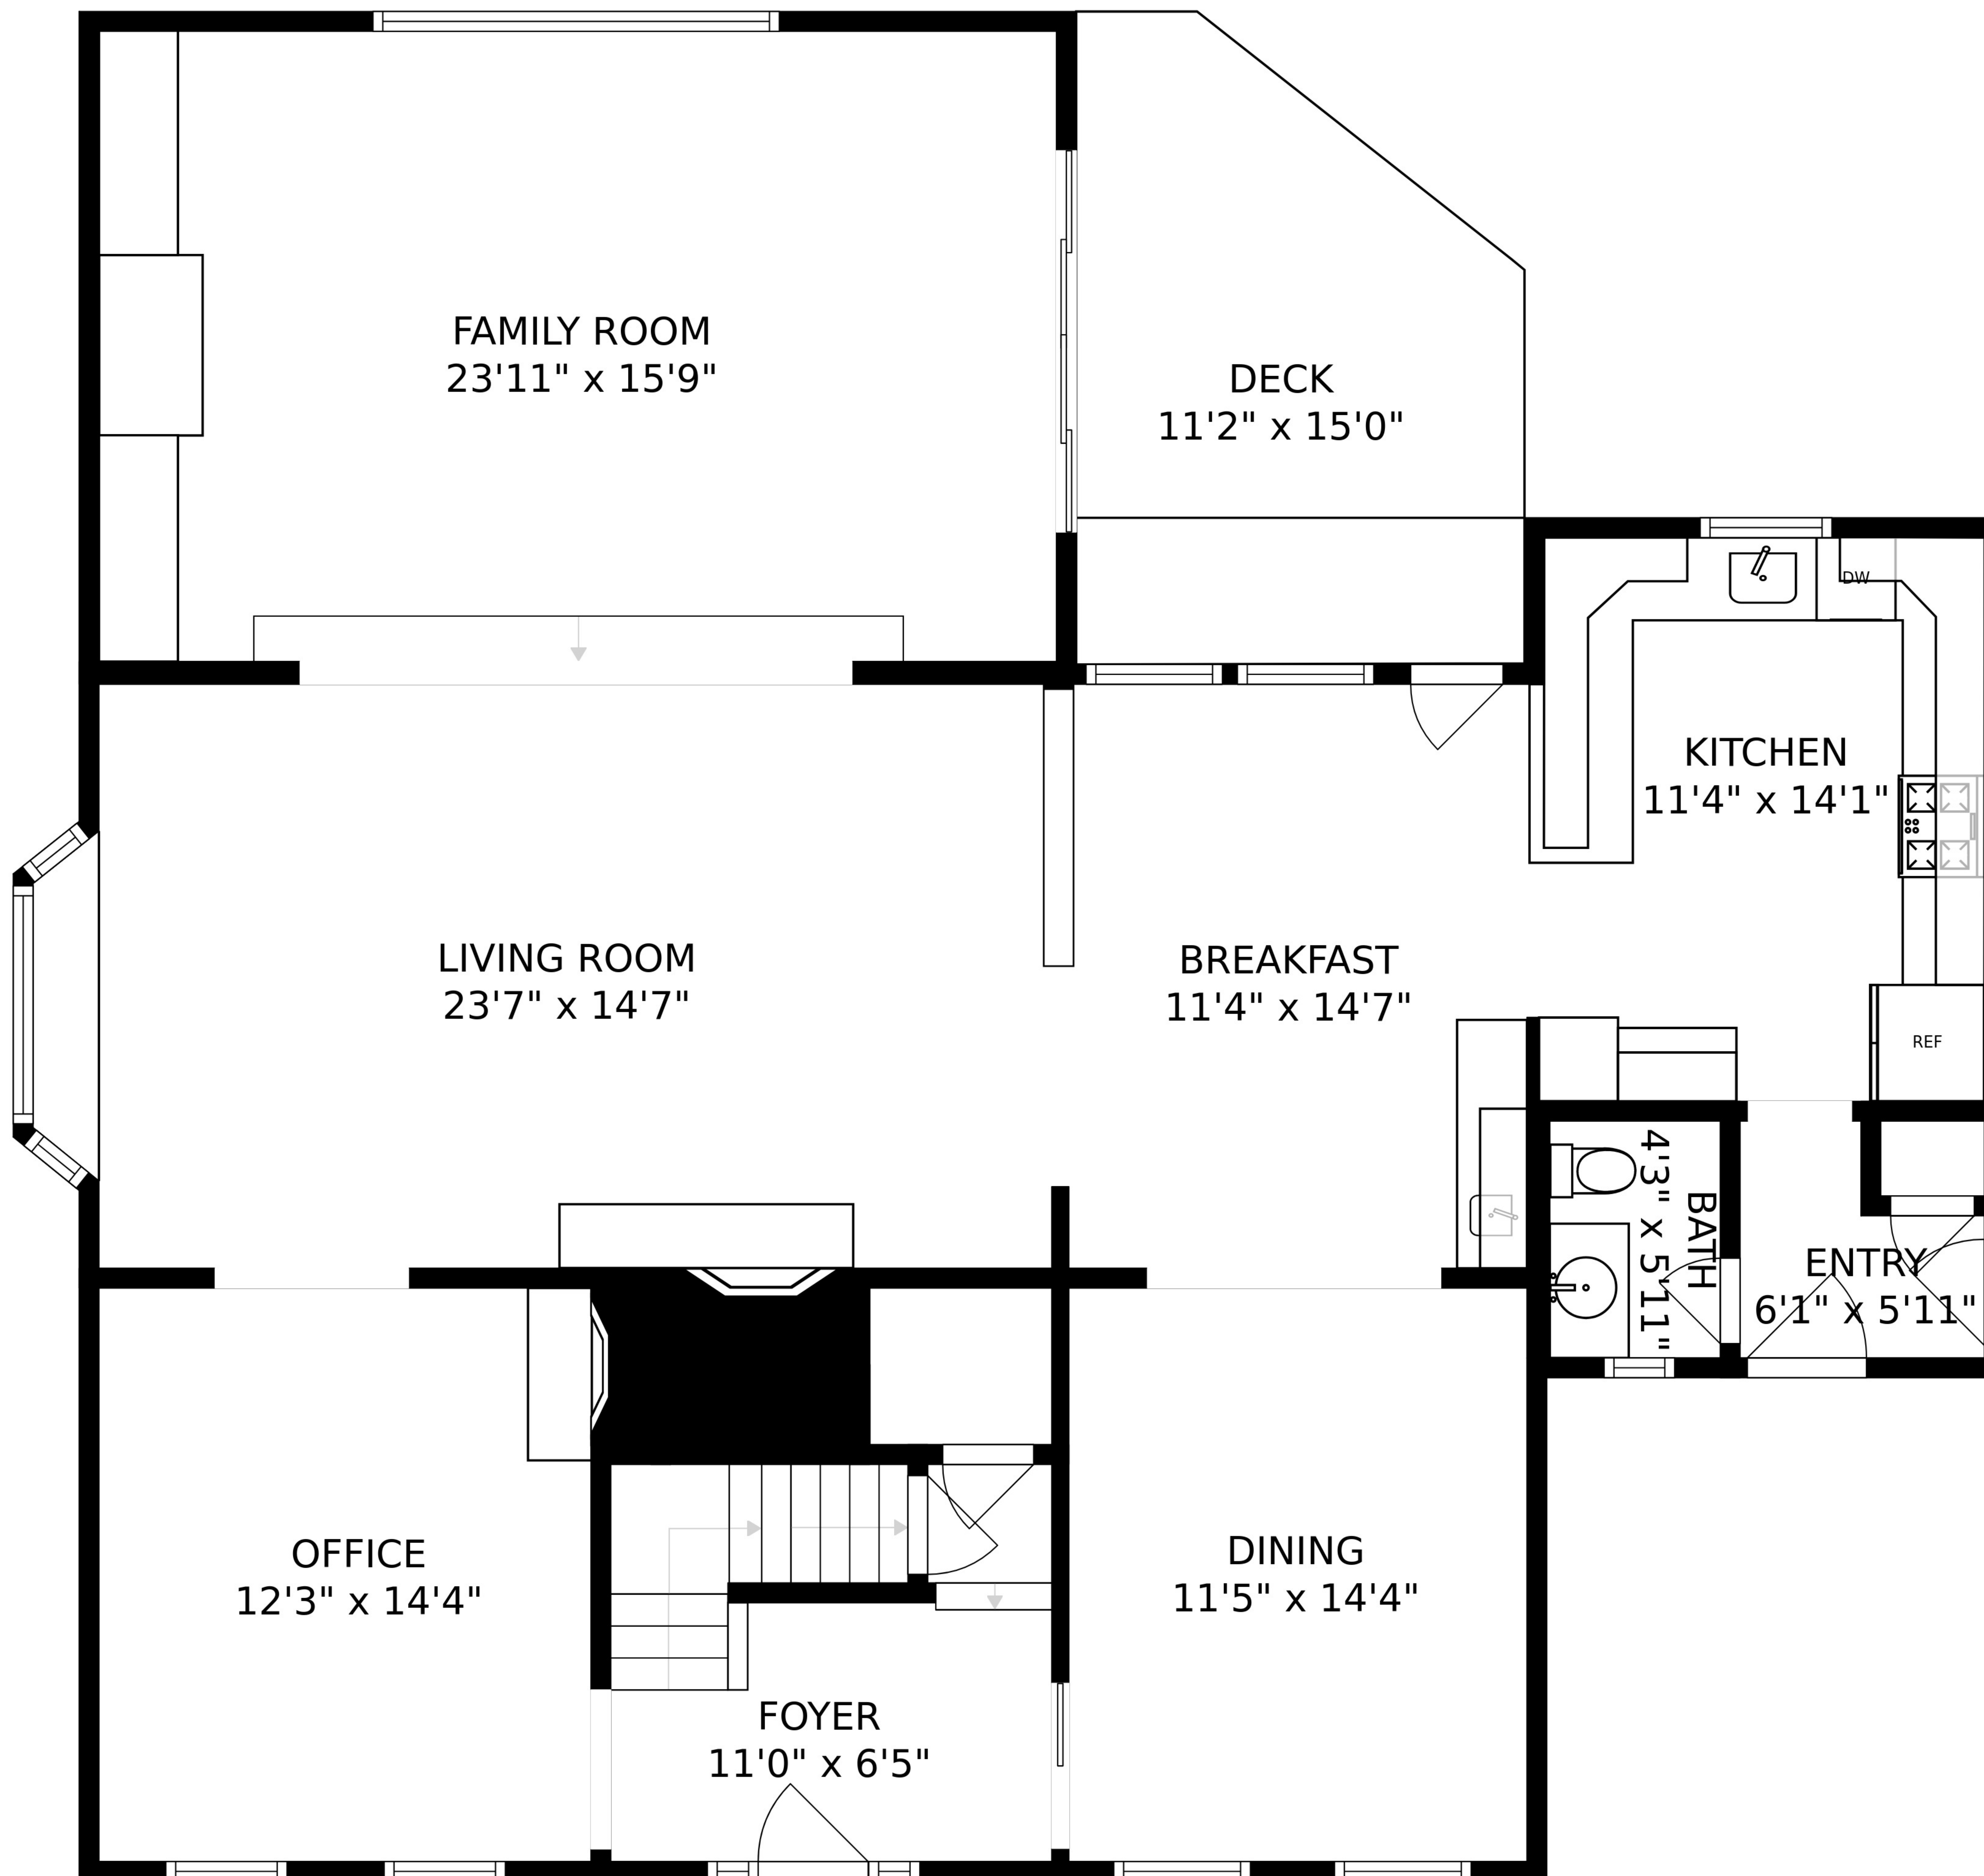

FLOOR 1

FLOOR 2

FLOOR 3

SIZES AND DIMENSIONS ARE APPROXIMATE, ACTUAL MAY VARY.

SIZES AND DIMENSIONS ARE APPROXIMATE, ACTUAL MAY VARY.

SIZES AND DIMENSIONS ARE APPROXIMATE, ACTUAL MAY VARY.

RECREATION ROOM
21'10" x 28'3"

HALL
14'11" x 3'7"

BATH

SIZES AND DIMENSIONS ARE APPROXIMATE, ACTUAL MAY VARY.