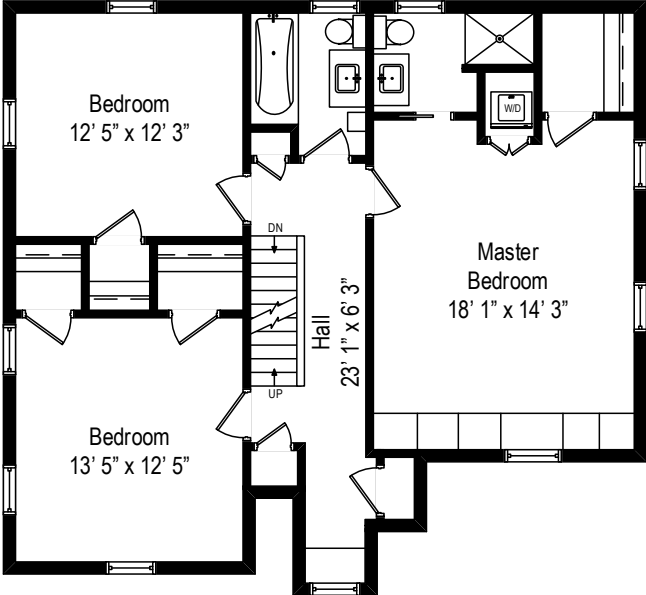

158 Roxbury Road – Garden City, NY 11530

First Level

158 Roxbury Road – Garden City, NY 11530

Second Level

158 Roxbury Road – Garden City, NY 11530

Third Level

All dimensions are approximate. This plan is for marketing purposes only.

158 Roxbury Road – Garden City, NY 11530

Lower Level

Second Level

Third Level

First Level

Lower Level

158 Roxbury Road – Garden City, NY 11530

All dimensions are approximate. This plan is for marketing purposes only.