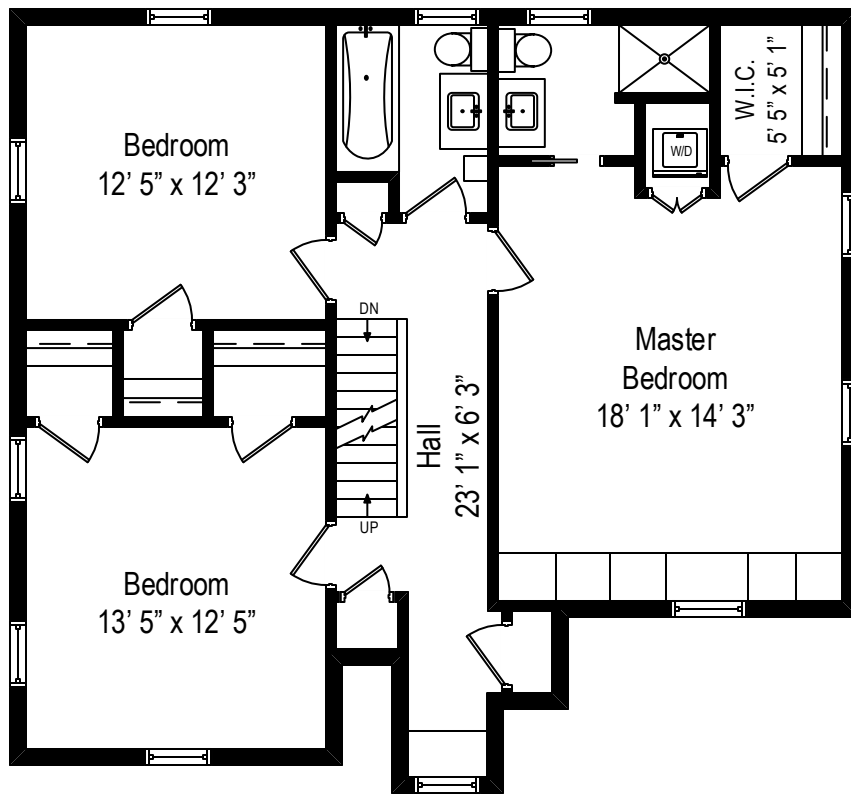

158 Roxbury Road – Garden City, NY 11530

First Level

158 Roxbury Road – Garden City, NY 11530

Second Level

158 Roxbury Road – Garden City, NY 11530

Third Level

All dimensions are approximate. This plan is for marketing purposes only.

158 Roxbury Road – Garden City, NY 11530

Lower Level

Second Level

Third Level

First Level

Lower Level

158 Roxbury Road – Garden City, NY 11530

All dimensions are approximate. This plan is for marketing purposes only.