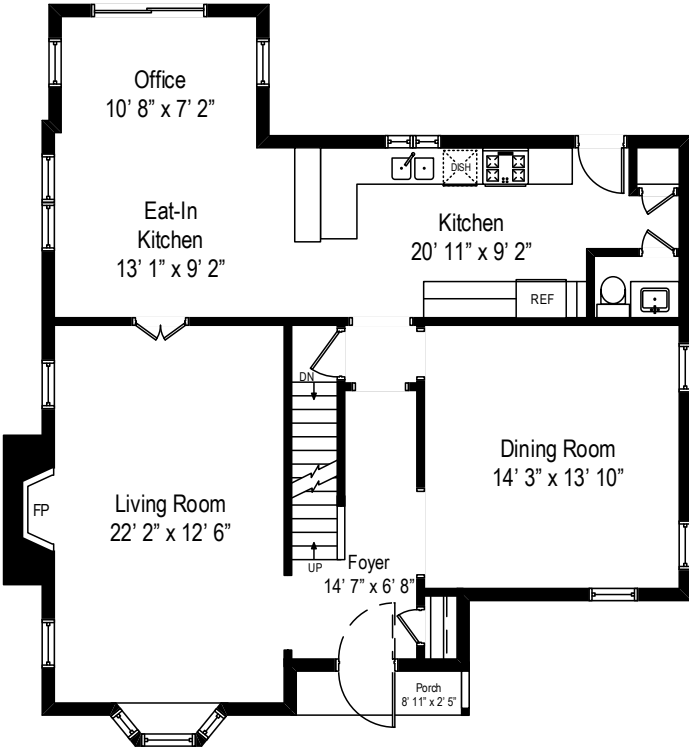

158 Roxbury Road – Garden City, NY 11530

Lower Level

Second Level

Third Level

First Level

Lower Level

158 Roxbury Road – Garden City, NY 11530

All dimensions are approximate. This plan is for marketing purposes only.