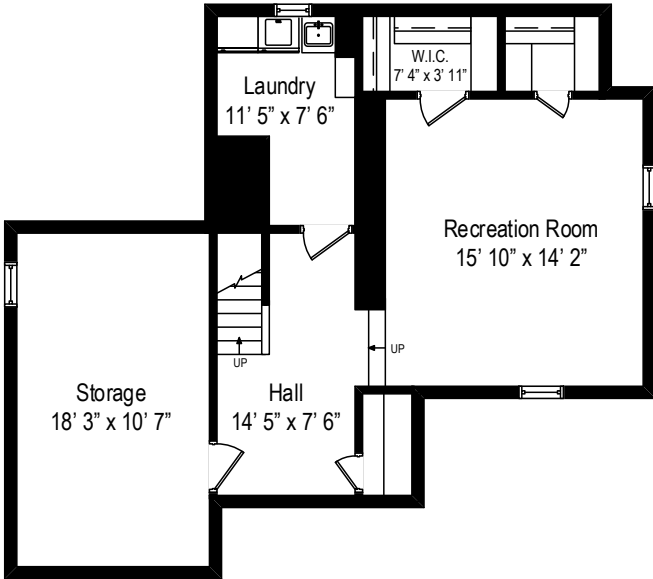

158 Roxbury Road – Garden City, NY 11530

Lower Level

Second Level

Third Level

First Level

Lower Level

158 Roxbury Road – Garden City, NY 11530

All dimensions are approximate. This plan is for marketing purposes only.