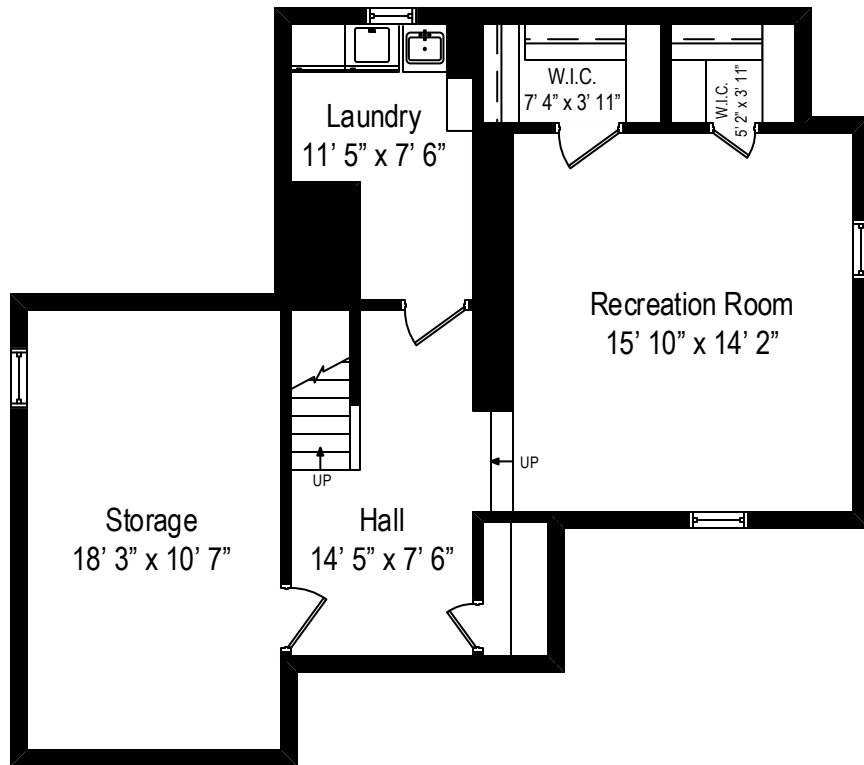

158 Roxbury Road – Garden City, NY 11530

First Level

158 Roxbury Road – Garden City, NY 11530

Second Level

158 Roxbury Road – Garden City, NY 11530

Third Level

All dimensions are approximate. This plan is for marketing purposes only.

158 Roxbury Road – Garden City, NY 11530

Lower Level

Second Level

Third Level

First Level

Lower Level

158 Roxbury Road – Garden City, NY 11530

All dimensions are approximate. This plan is for marketing purposes only.