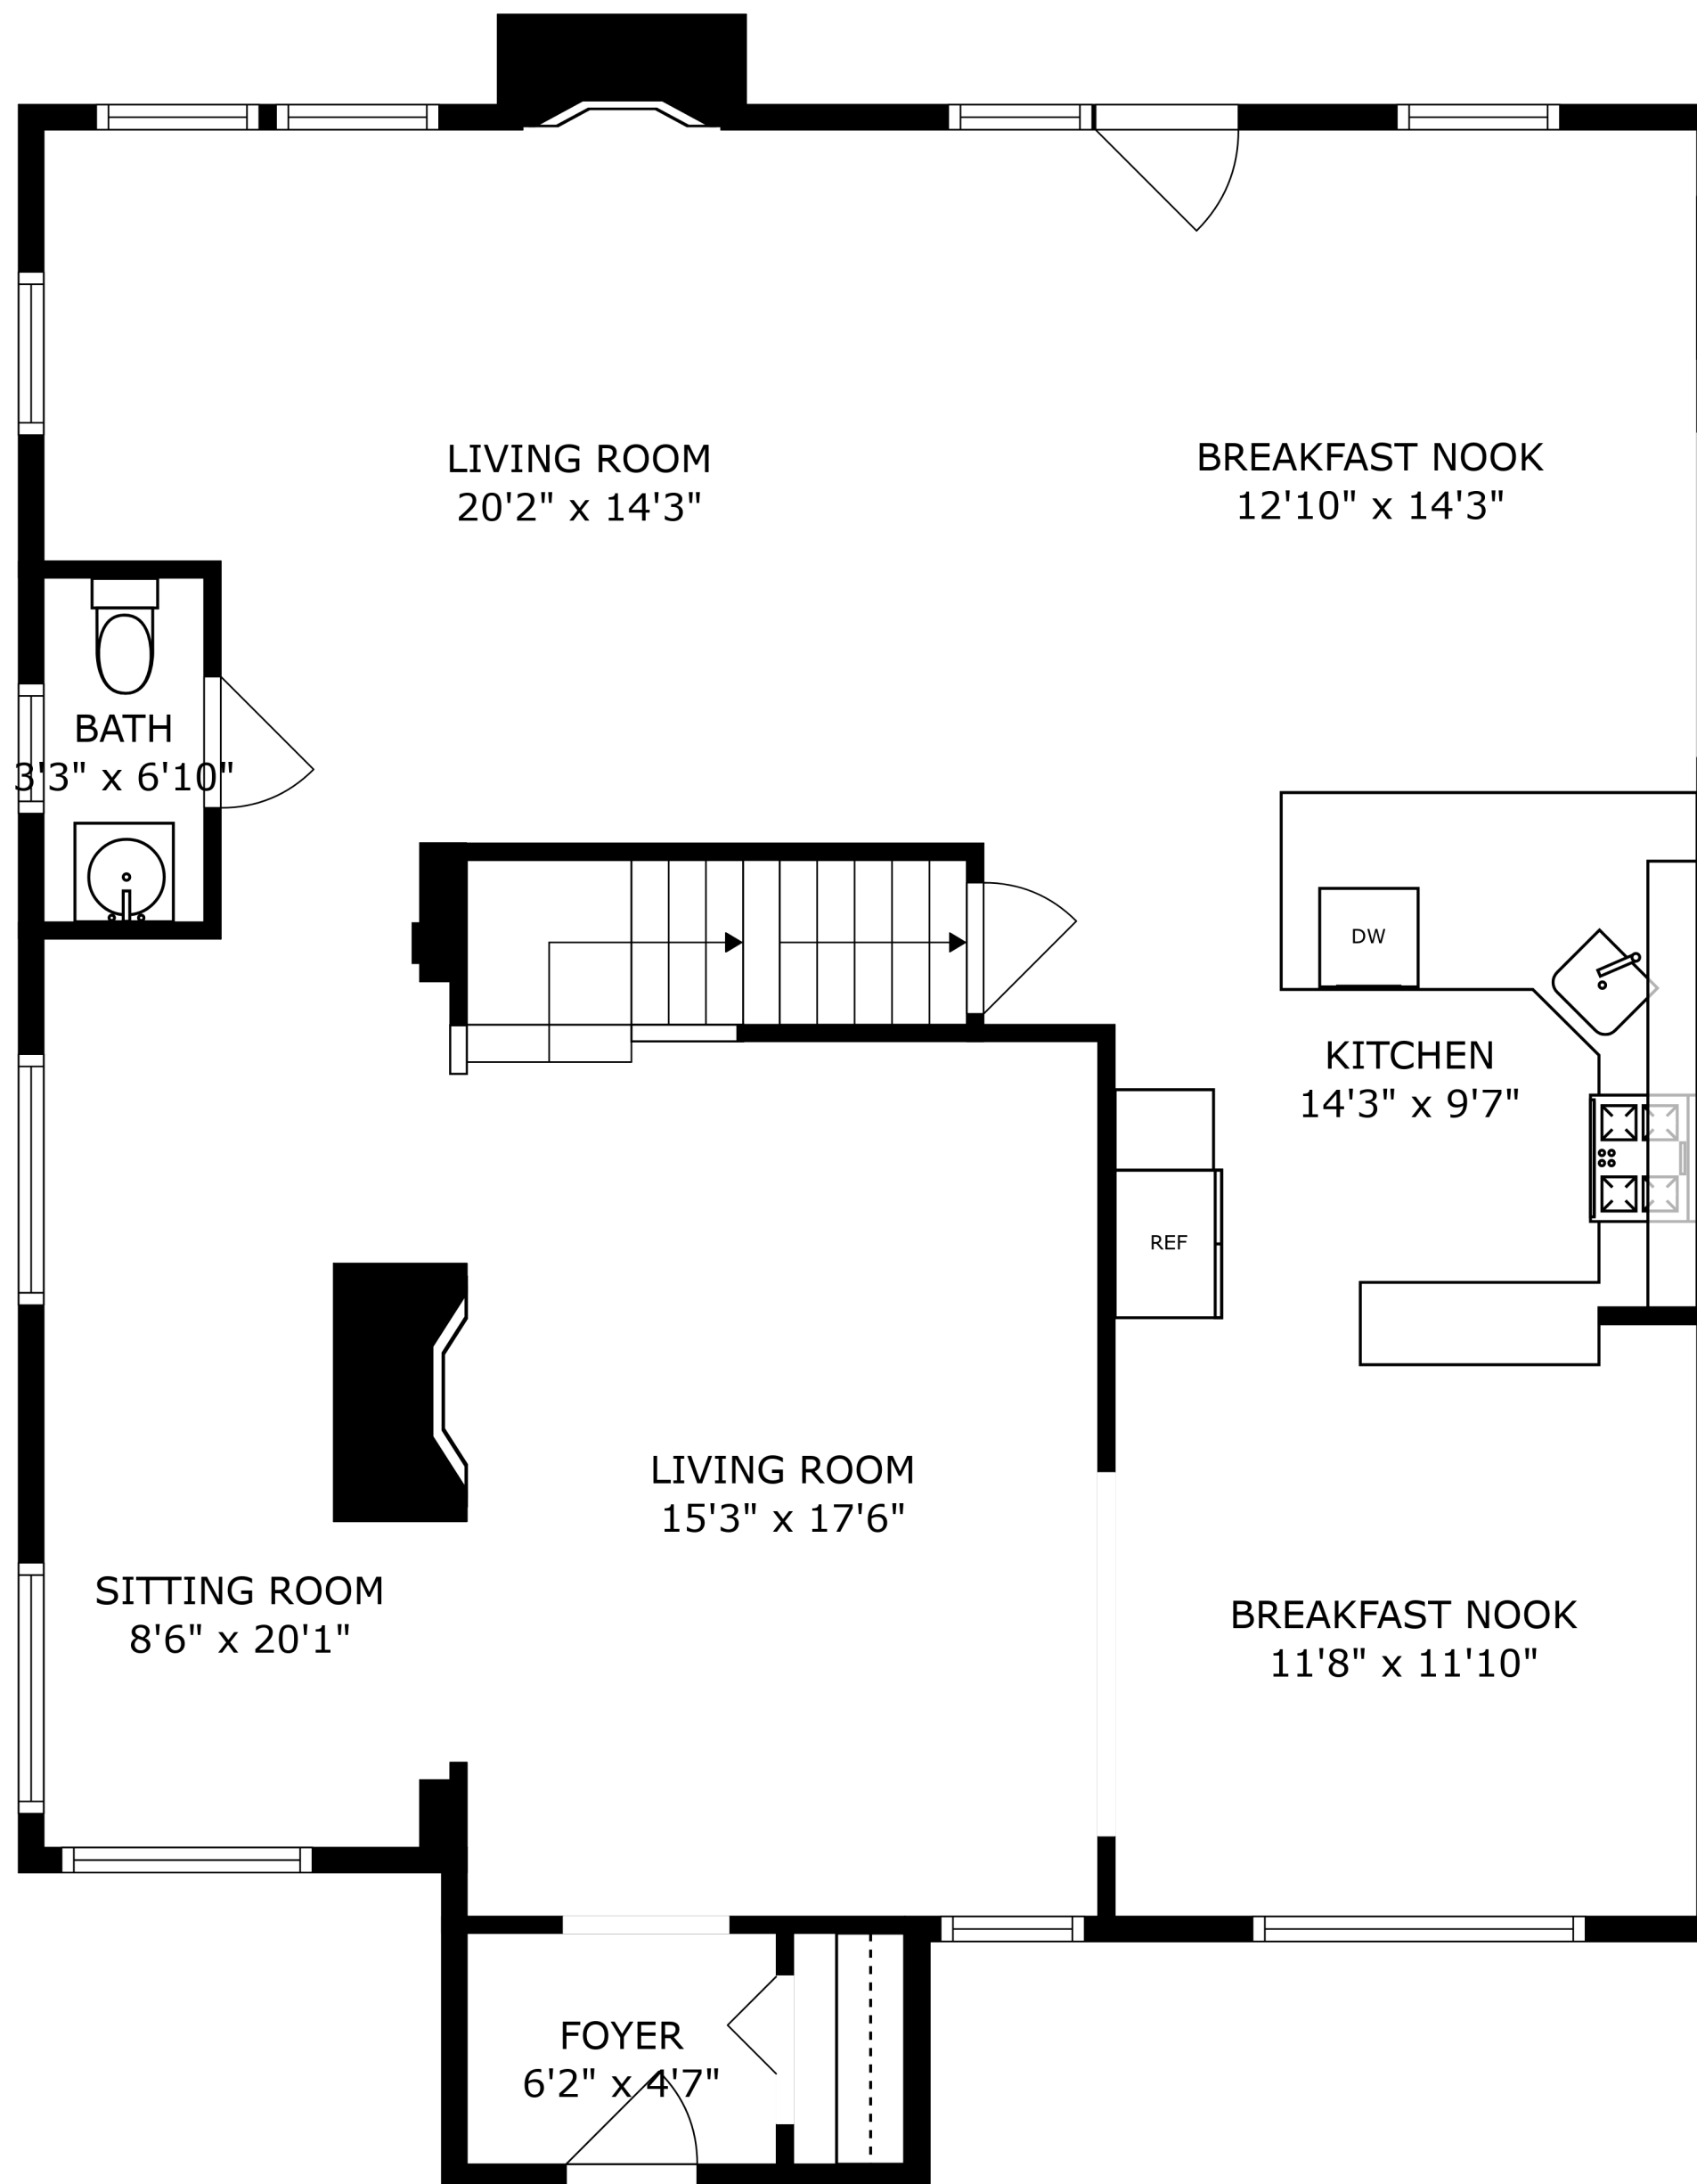

SIZES AND DIMENSIONS ARE APPROXIMATE, ACTUAL MAY VARY.

SIZES AND DIMENSIONS ARE APPROXIMATE, ACTUAL MAY VARY.

SIZES AND DIMENSIONS ARE APPROXIMATE, ACTUAL MAY VARY.

UTILITY
12'11" x 14'2"

STORAGE
11'5" x 13'2"

LAUNDRY
5'8" x 3'4"

BATH
5'4" x 7'8"