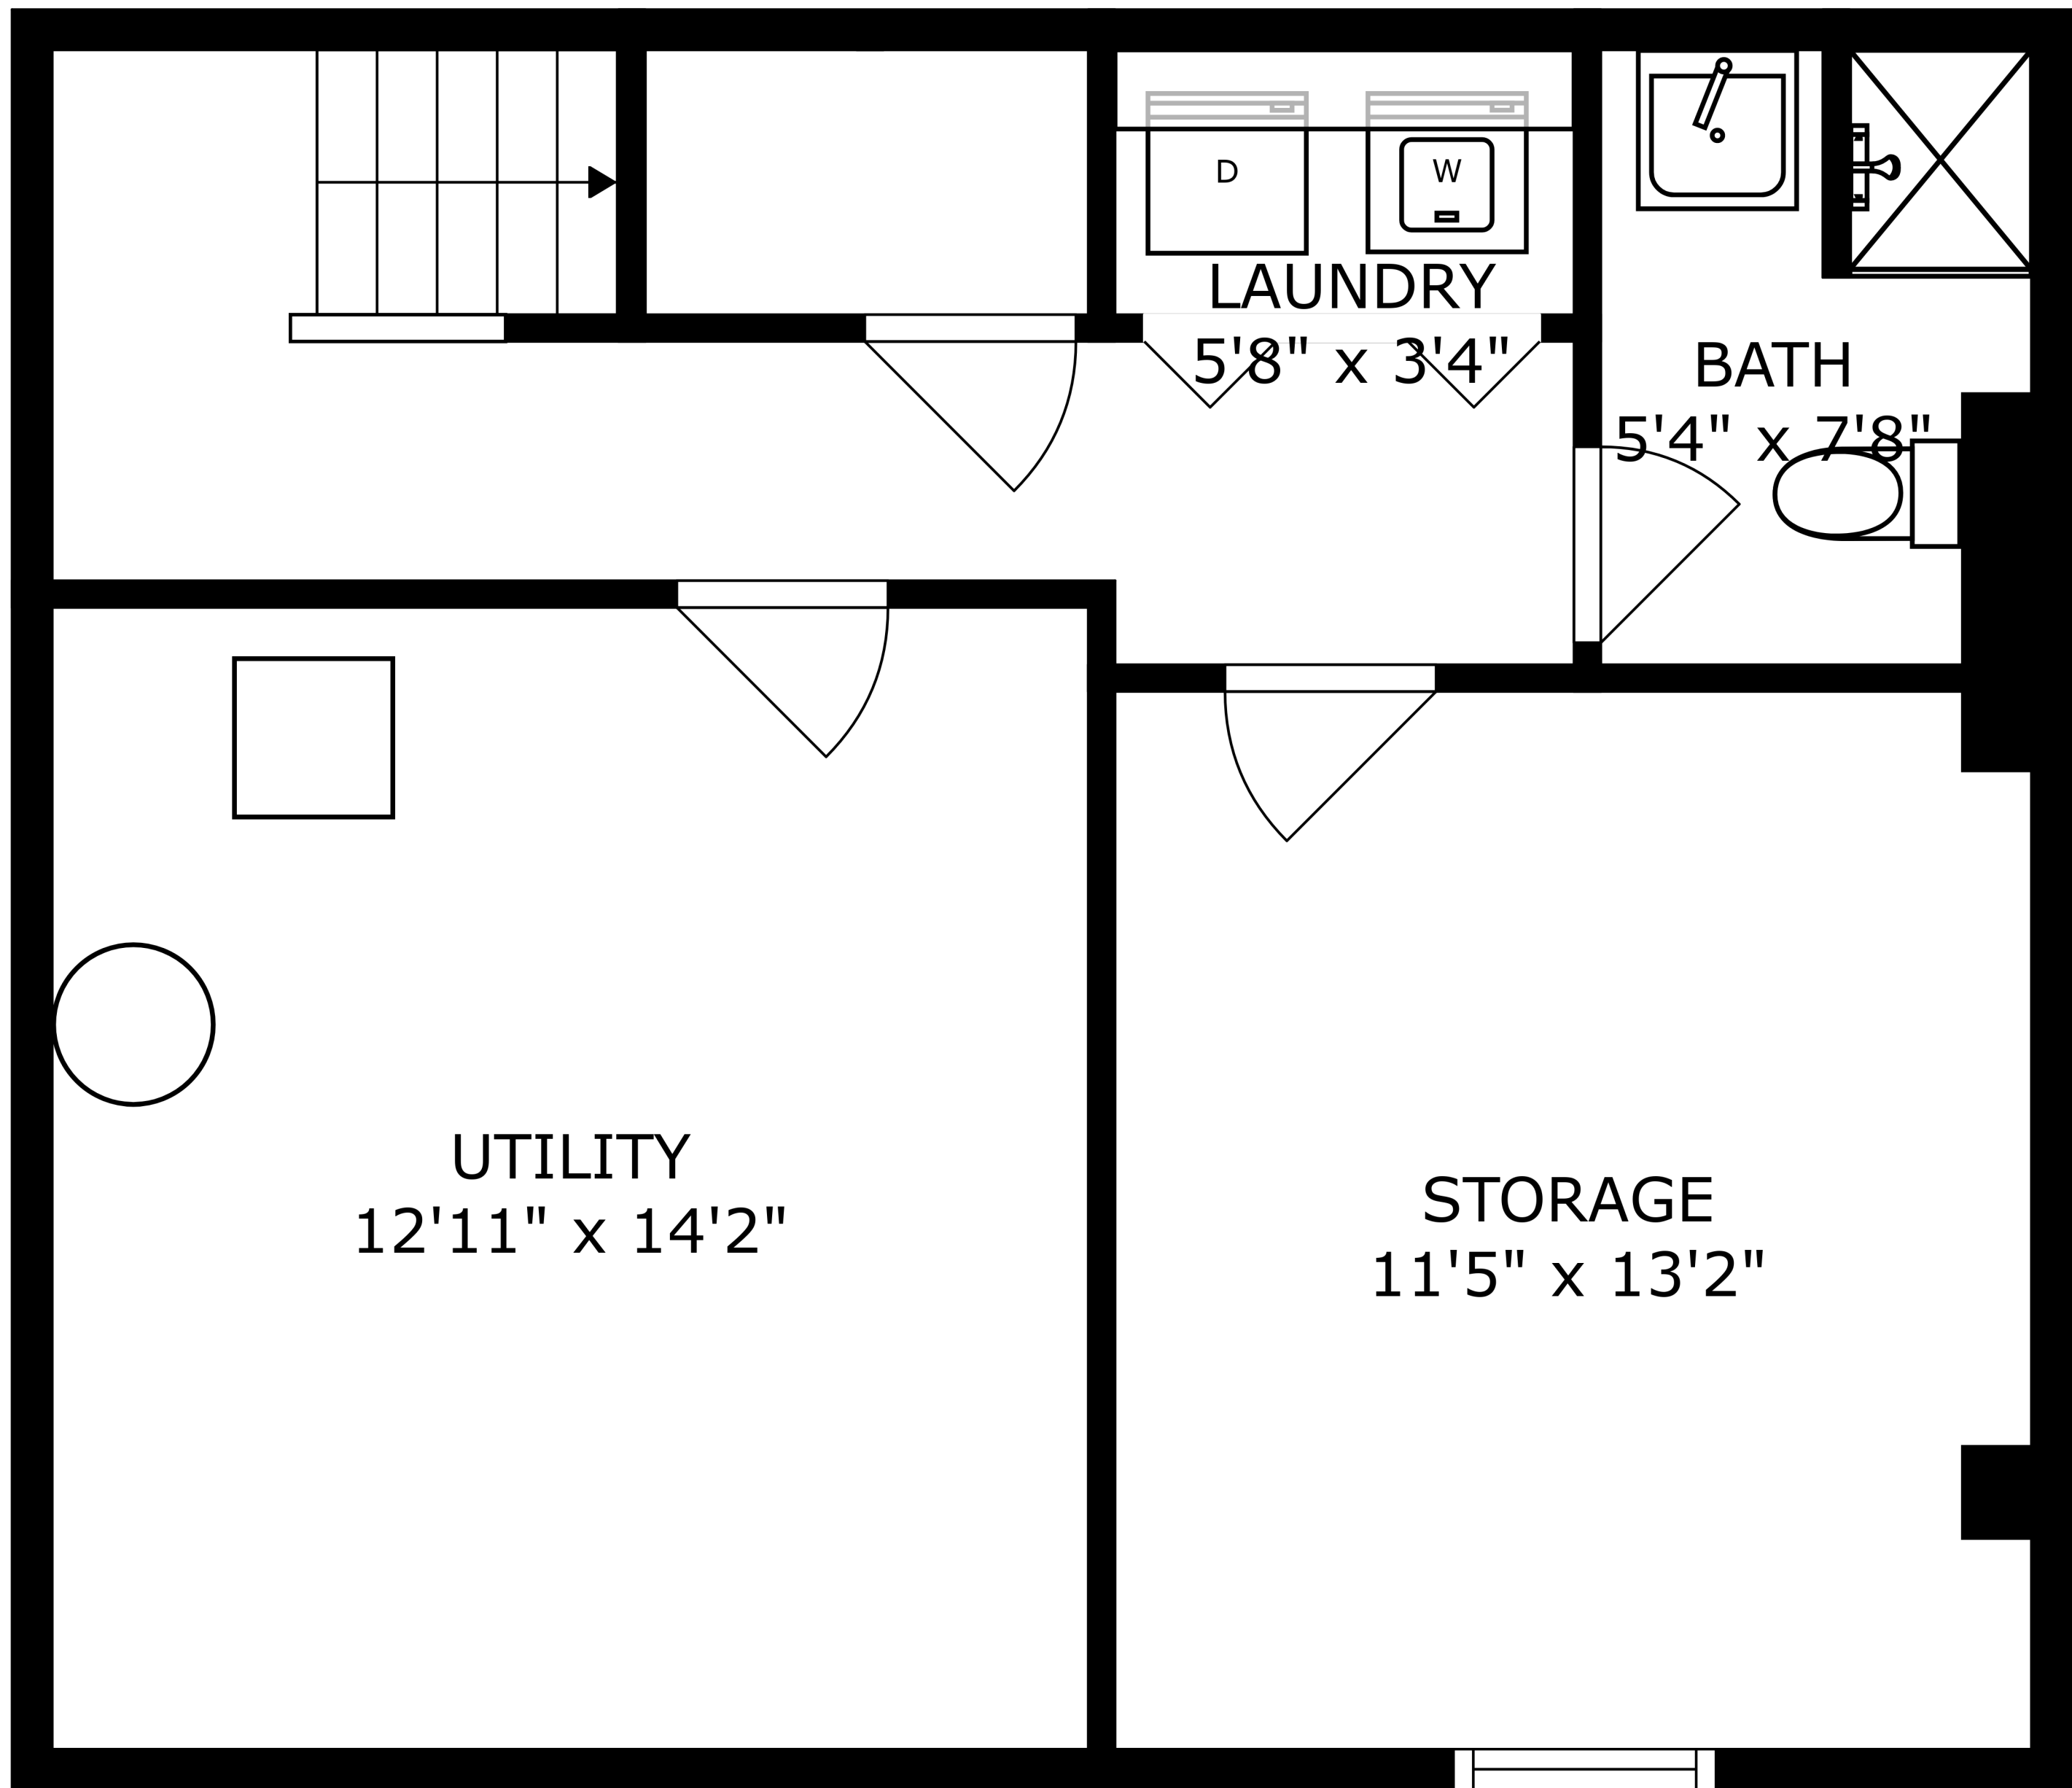

SIZES AND DIMENSIONS ARE APPROXIMATE, ACTUAL MAY VARY.

SIZES AND DIMENSIONS ARE APPROXIMATE, ACTUAL MAY VARY.

SIZES AND DIMENSIONS ARE APPROXIMATE, ACTUAL MAY VARY.

UTILITY
12'11" x 14'2"

STORAGE
11'5" x 13'2"

LAUNDRY
5'8" x 3'4"

BATH
5'4" x 7'8"