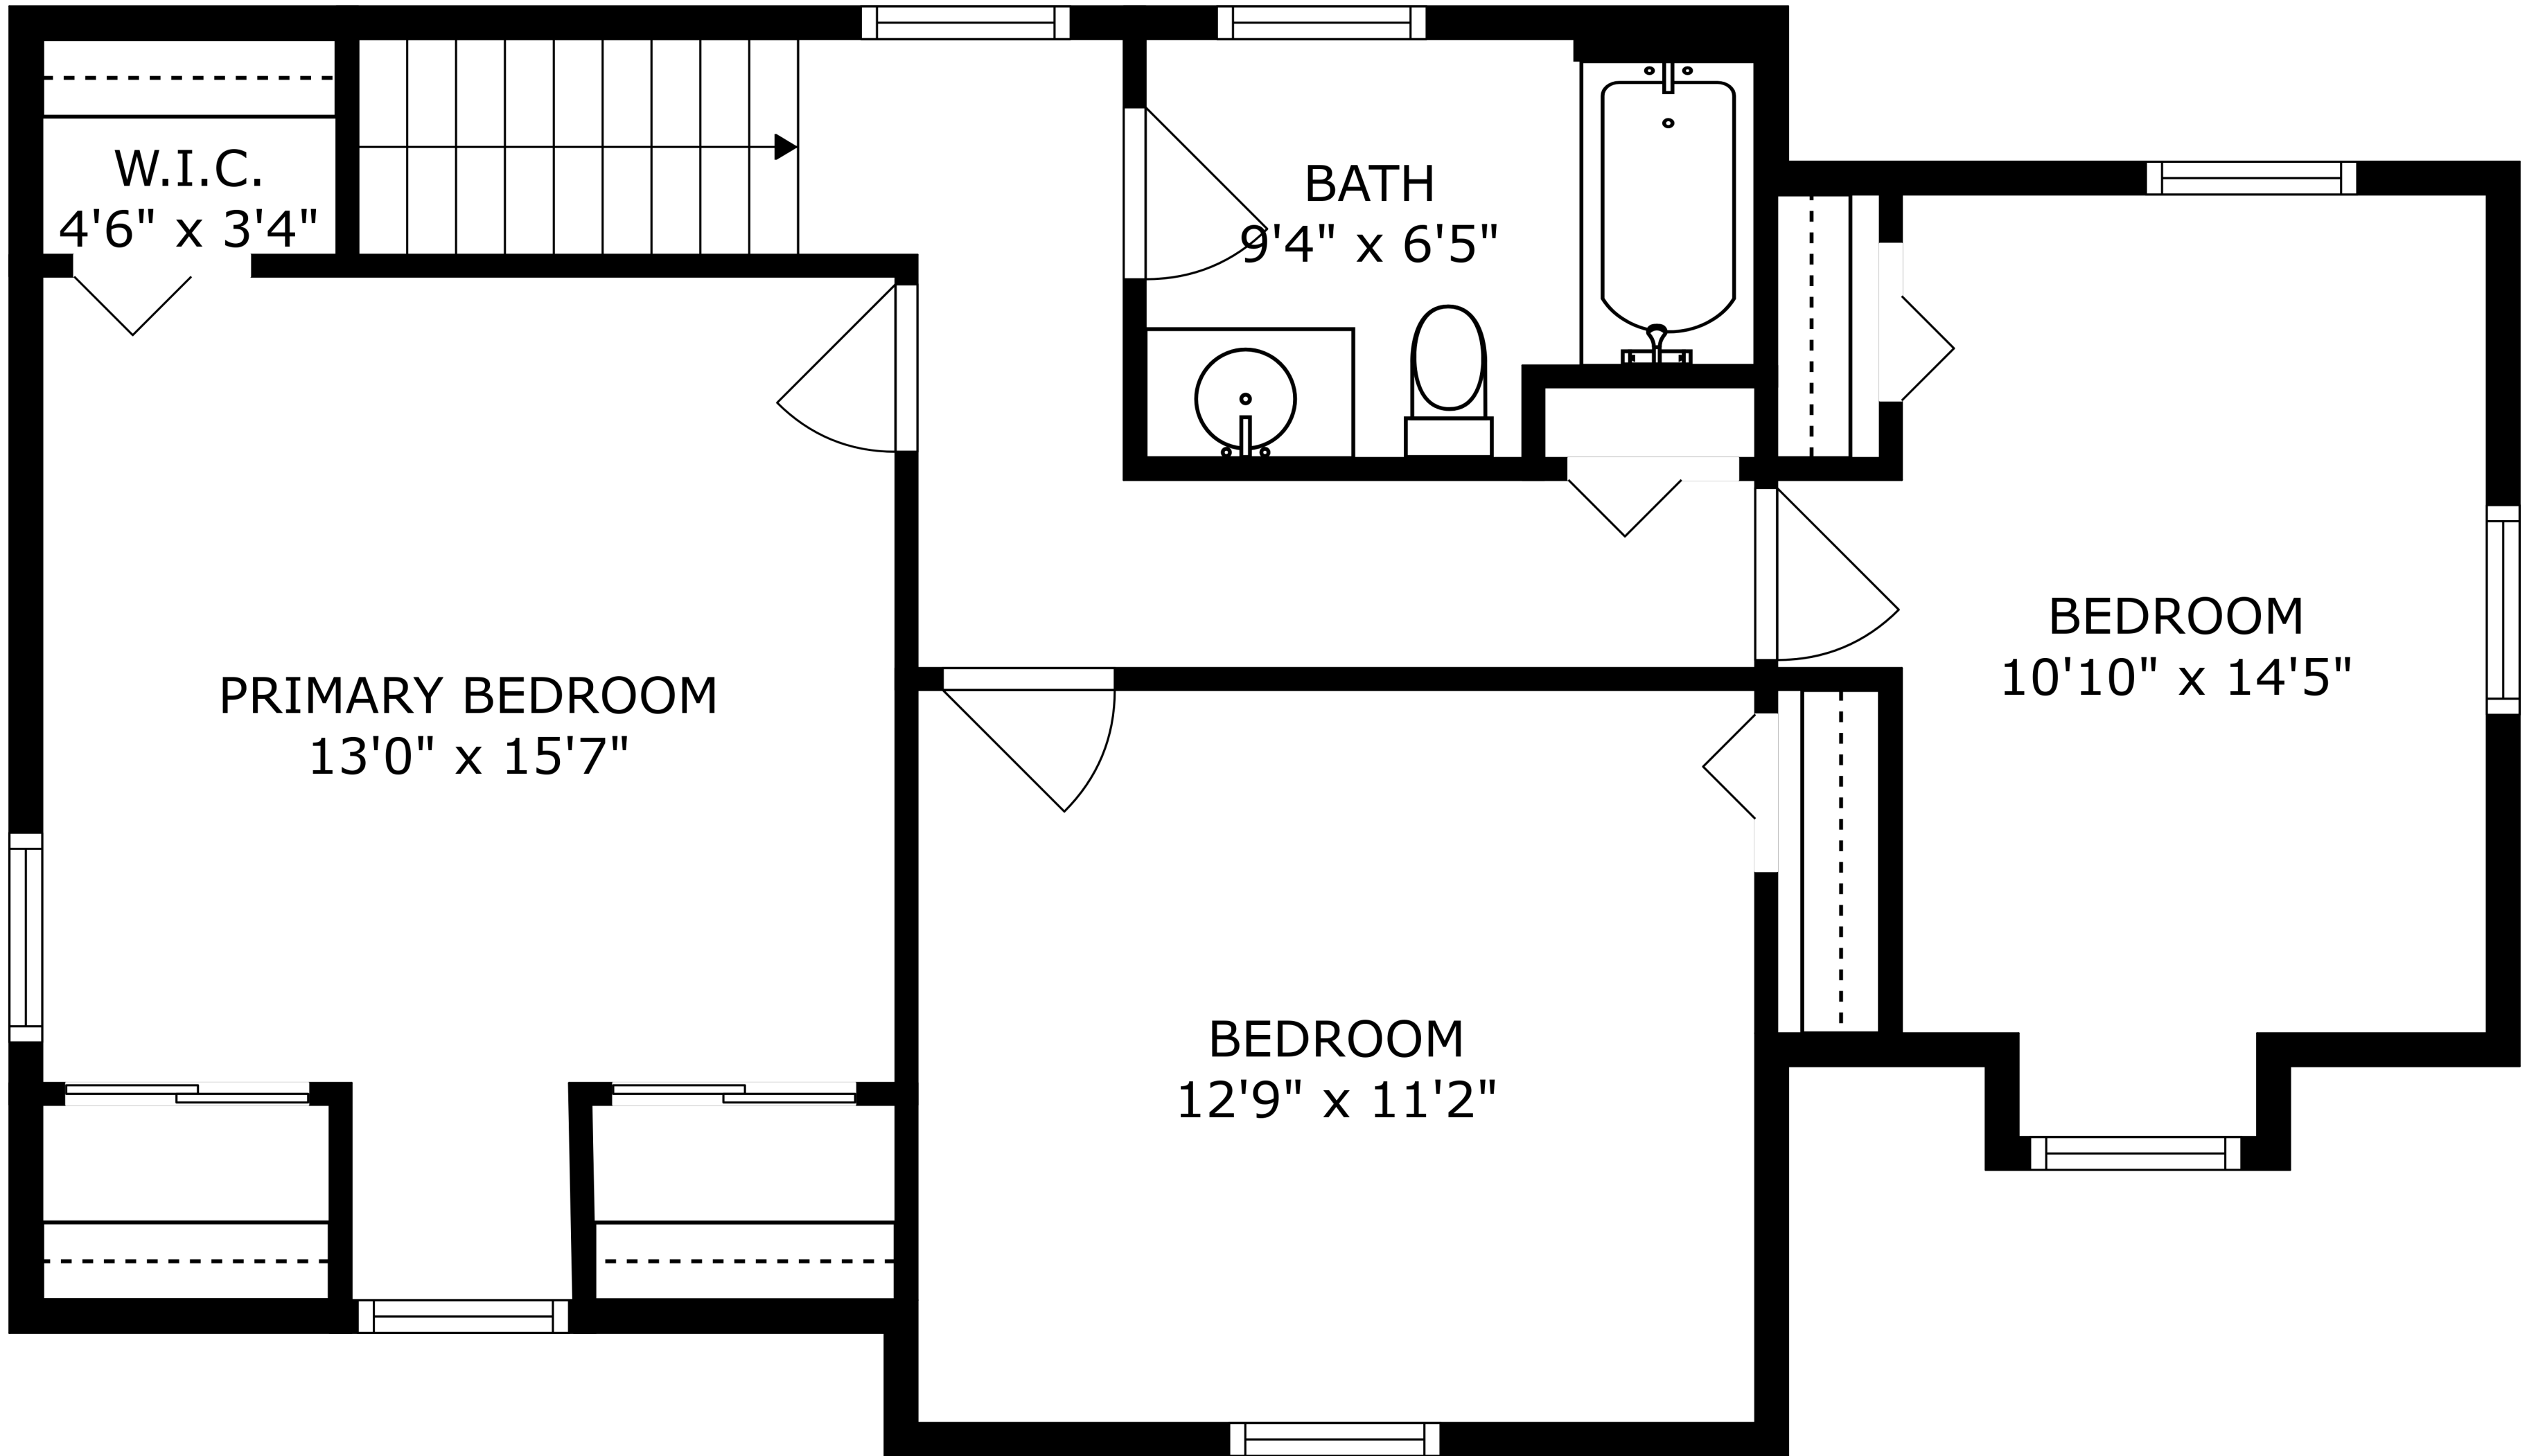

SIZES AND DIMENSIONS ARE APPROXIMATE, ACTUAL MAY VARY.

SIZES AND DIMENSIONS ARE APPROXIMATE, ACTUAL MAY VARY.

SIZES AND DIMENSIONS ARE APPROXIMATE, ACTUAL MAY VARY.

UTILITY
12'11" x 14'2"

STORAGE
11'5" x 13'2"

LAUNDRY
5'8" x 3'4"

BATH
5'4" x 7'8"