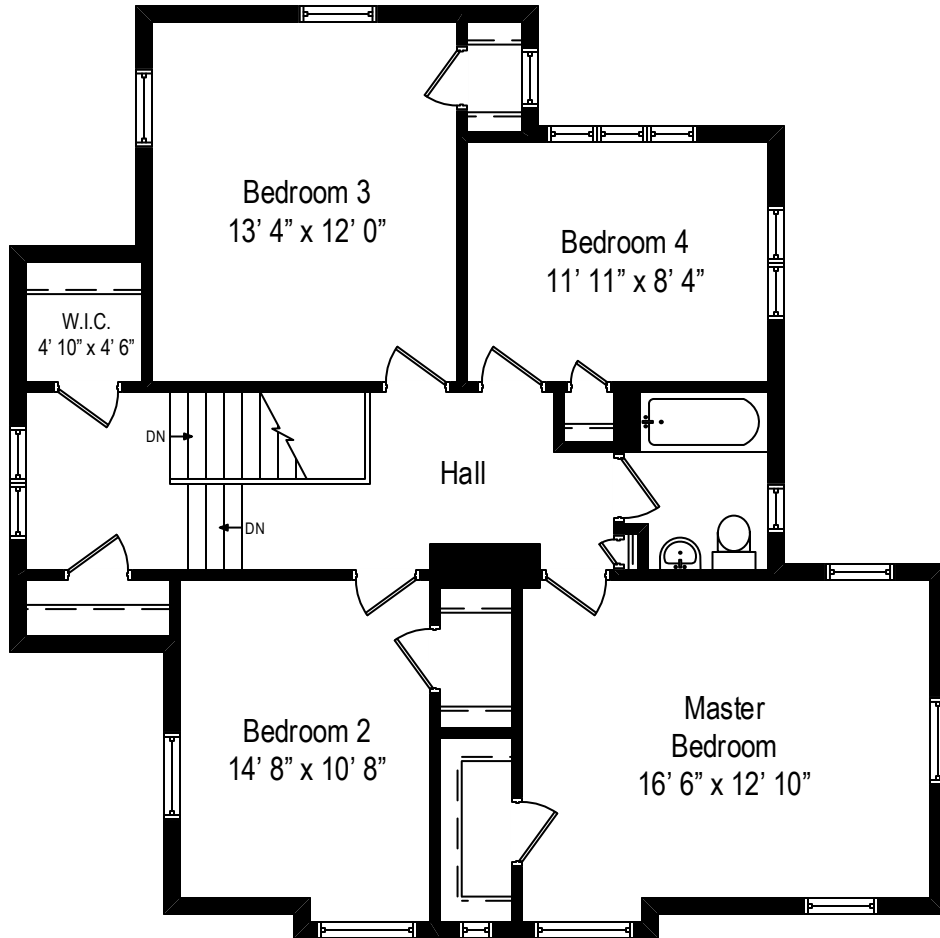

229 S. Brainard – La Grange, IL 60525

First Level

All dimensions are approximate. This plan is for marketing purposes only.

229 S. Brainard – La Grange, IL 60525

Second Level

All dimensions are approximate. This plan is for marketing purposes only.

229 S. Brainard – La Grange, IL 60525

Lower Level

All dimensions are approximate. This plan is for marketing purposes only.