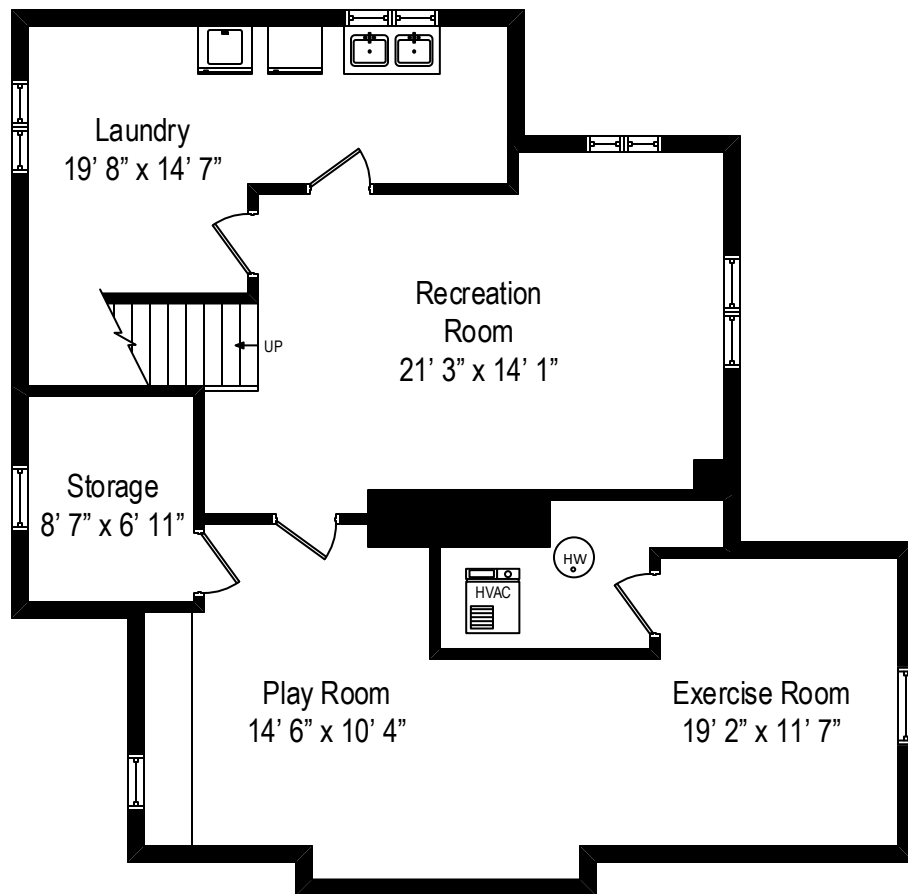

229 S. Brainard – La Grange, IL 60525

First Level

All dimensions are approximate. This plan is for marketing purposes only.

229 S. Brainard – La Grange, IL 60525

Second Level

All dimensions are approximate. This plan is for marketing purposes only.

229 S. Brainard – La Grange, IL 60525

Lower Level

All dimensions are approximate. This plan is for marketing purposes only.