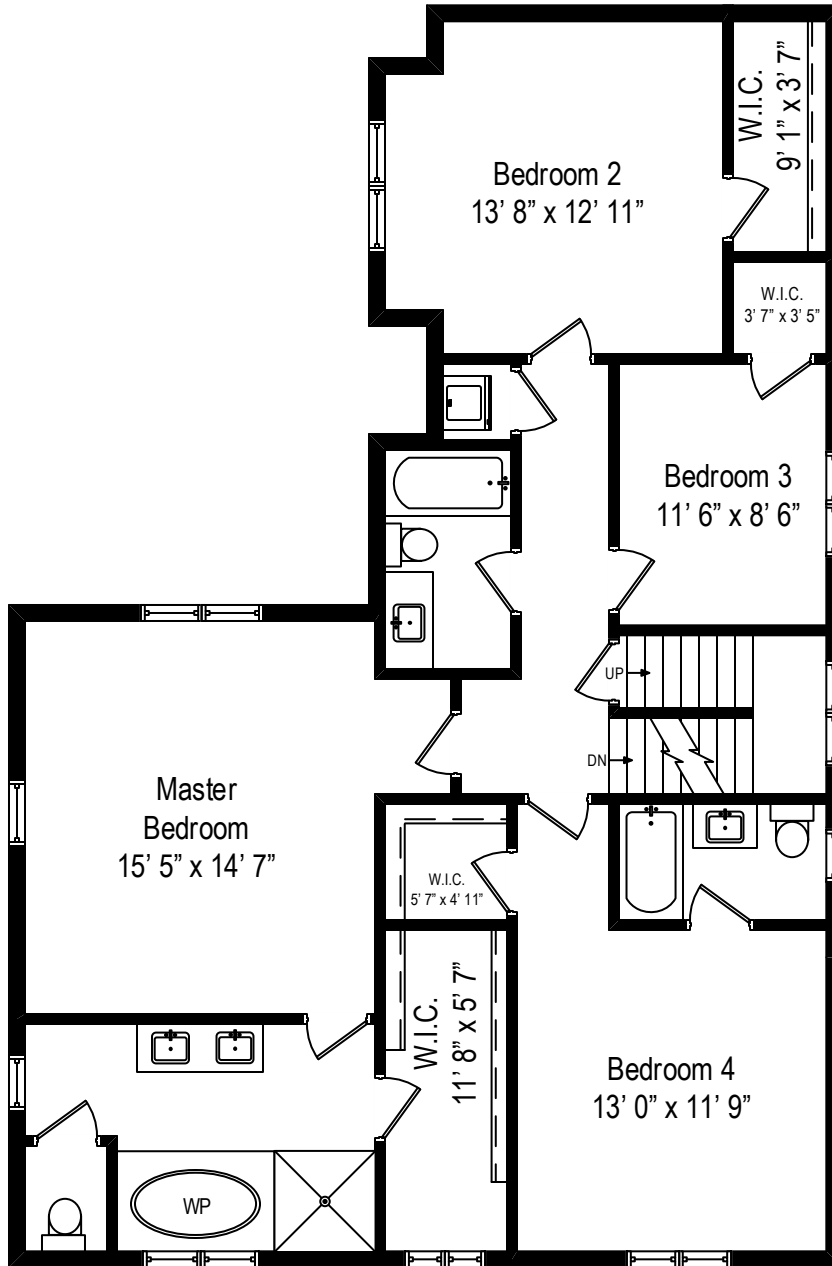

4630 Howard Avenue – Western Springs, IL 60558

First Level

All dimensions are approximate. This plan is for marketing purposes only.

4630 Howard Avenue – Western Springs, IL 60558

Second Level

All dimensions are approximate. This plan is for marketing purposes only.

4630 Howard Avenue – Western Springs, IL 60558

Third Level

All dimensions are approximate. This plan is for marketing purposes only.

4630 Howard Avenue – Western Springs, IL 60558

Lower Level

All dimensions are approximate. This plan is for marketing purposes only.