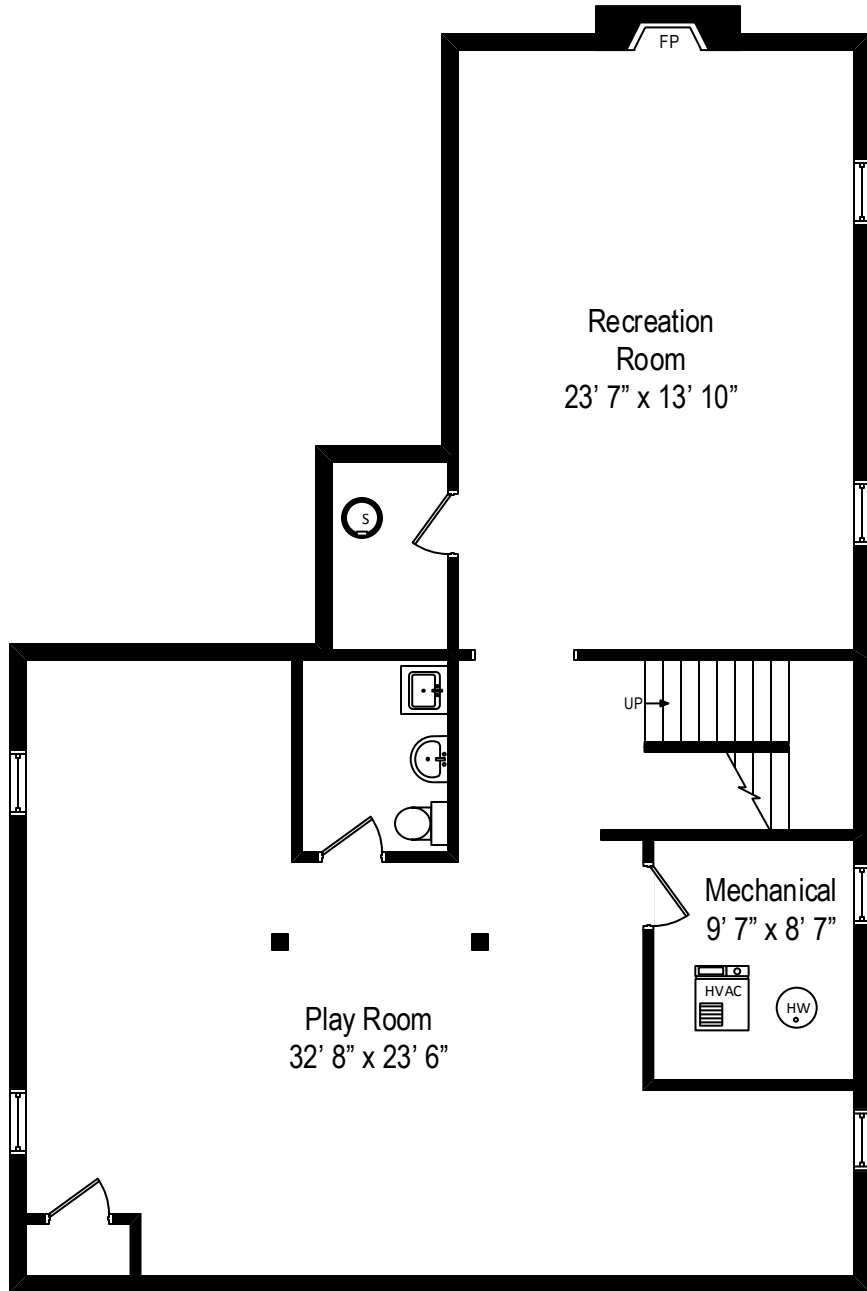

4630 Howard Avenue – Western Springs, IL 60558

First Level

All dimensions are approximate. This plan is for marketing purposes only.

4630 Howard Avenue – Western Springs, IL 60558

Second Level

All dimensions are approximate. This plan is for marketing purposes only.

4630 Howard Avenue – Western Springs, IL 60558

Third Level

All dimensions are approximate. This plan is for marketing purposes only.

4630 Howard Avenue – Western Springs, IL 60558

Lower Level

All dimensions are approximate. This plan is for marketing purposes only.