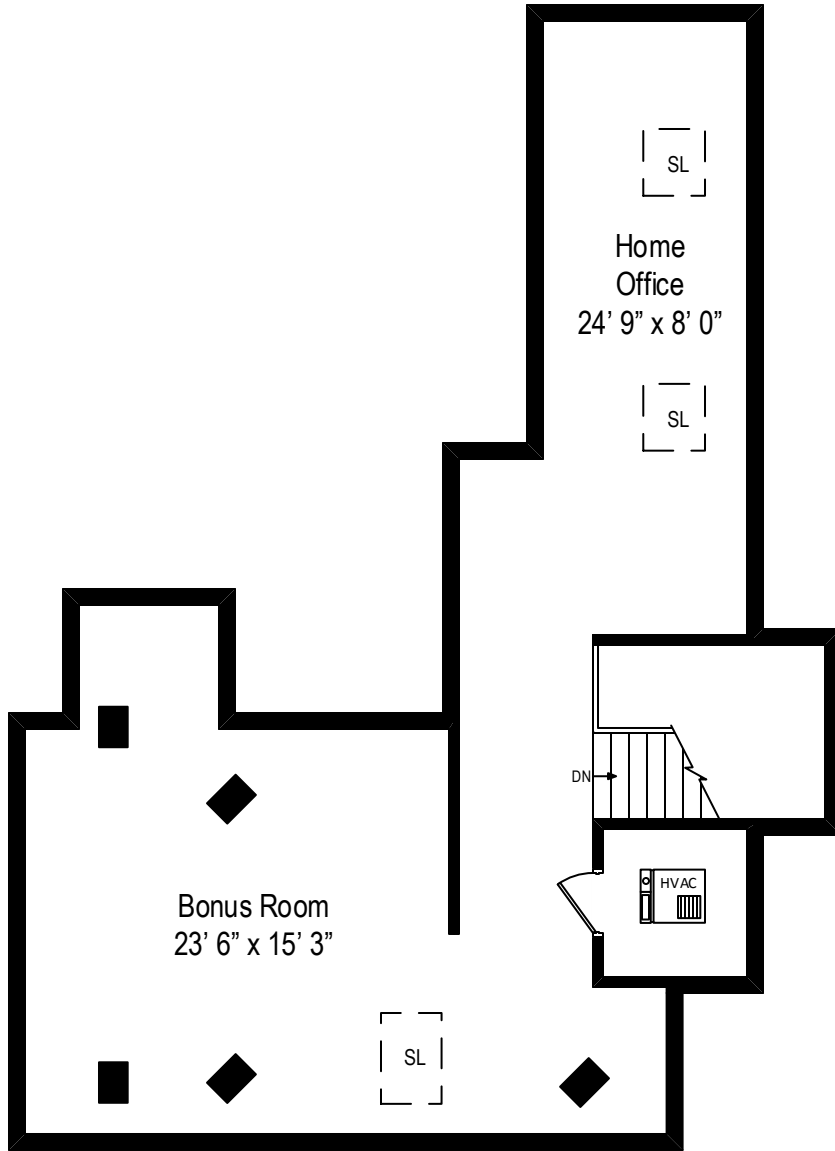

4630 Howard Avenue – Western Springs, IL 60558

First Level

All dimensions are approximate. This plan is for marketing purposes only.

4630 Howard Avenue – Western Springs, IL 60558

Second Level

All dimensions are approximate. This plan is for marketing purposes only.

4630 Howard Avenue – Western Springs, IL 60558

Third Level

All dimensions are approximate. This plan is for marketing purposes only.

4630 Howard Avenue – Western Springs, IL 60558

Lower Level

All dimensions are approximate. This plan is for marketing purposes only.