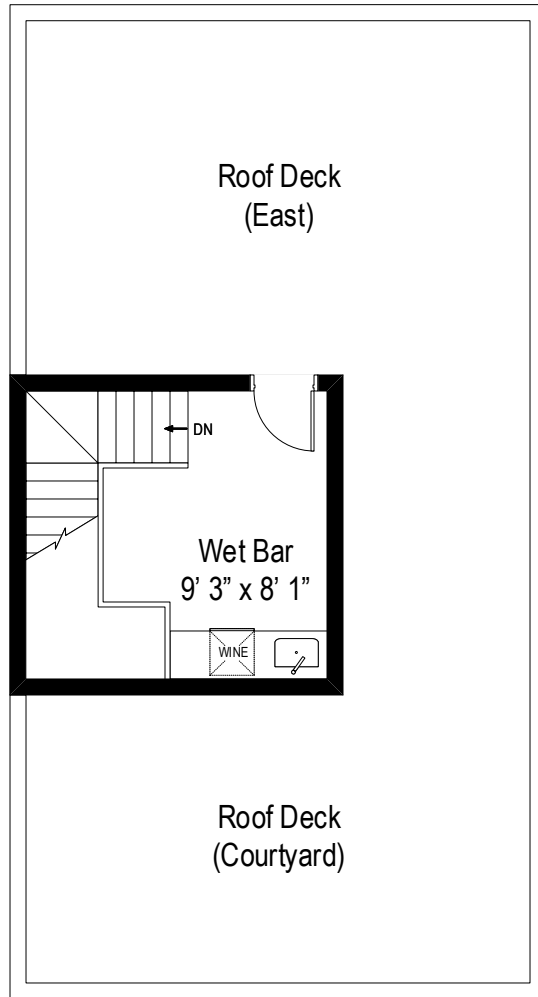

323 Chestnut Lane – Oak Park, IL 60302

Lower Level

All dimensions are approximate. This plan is for marketing purposes only.

323 Chestnut Lane – Oak Park, IL 60302

Main Level

323 Chestnut Lane – Oak Park, IL 60302

Second Level

All dimensions are approximate. This plan is for marketing purposes only.

323 Chestnut Lane – Oak Park, IL 60302

Third Level