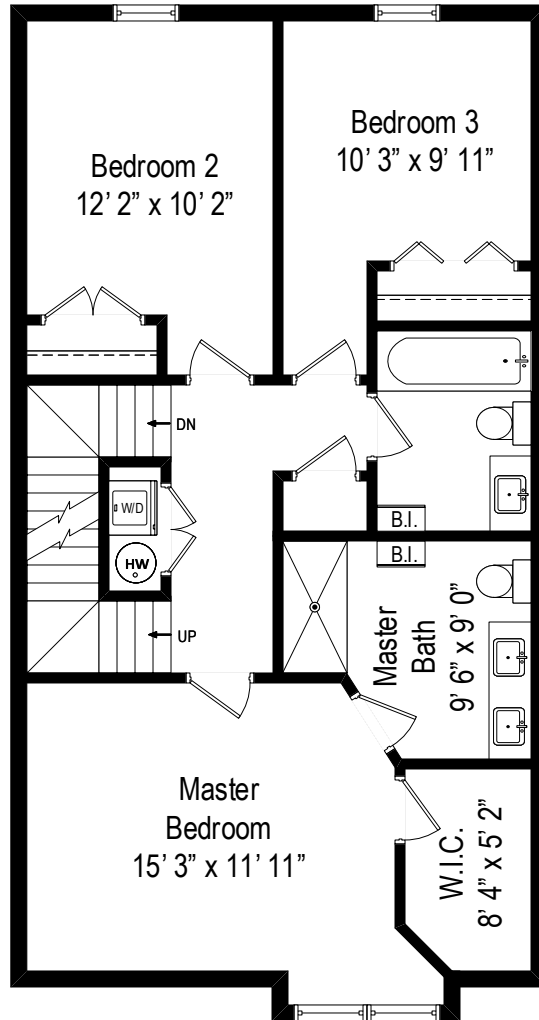

323 Chestnut Lane – Oak Park, IL 60302

Lower Level

All dimensions are approximate. This plan is for marketing purposes only.

323 Chestnut Lane – Oak Park, IL 60302

Main Level

323 Chestnut Lane – Oak Park, IL 60302

Second Level

All dimensions are approximate. This plan is for marketing purposes only.

323 Chestnut Lane – Oak Park, IL 60302

Third Level