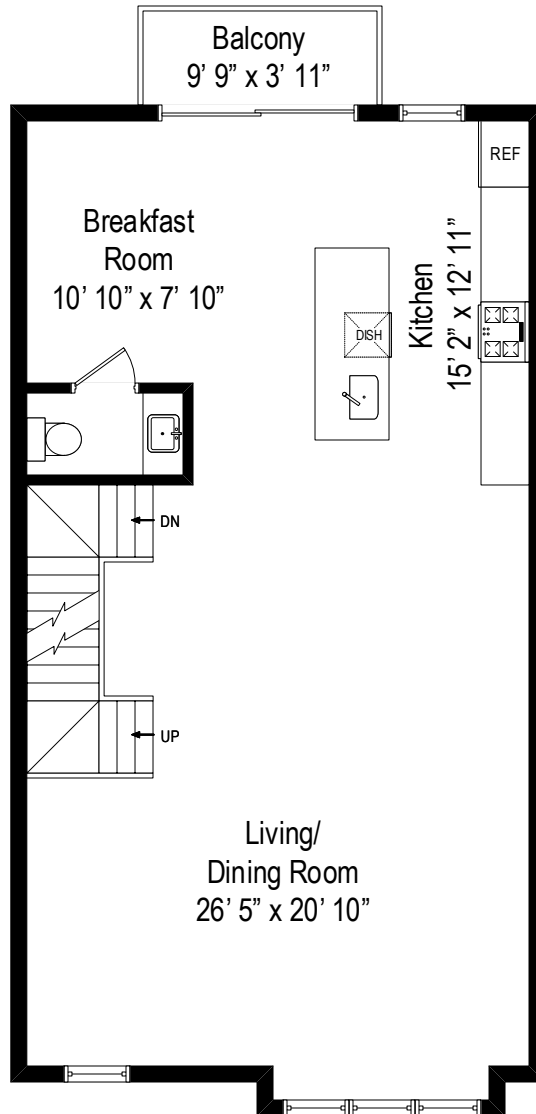

323 Chestnut Lane – Oak Park, IL 60302

Lower Level

All dimensions are approximate. This plan is for marketing purposes only.

323 Chestnut Lane – Oak Park, IL 60302

Main Level

323 Chestnut Lane – Oak Park, IL 60302

Second Level

All dimensions are approximate. This plan is for marketing purposes only.

323 Chestnut Lane – Oak Park, IL 60302

Third Level