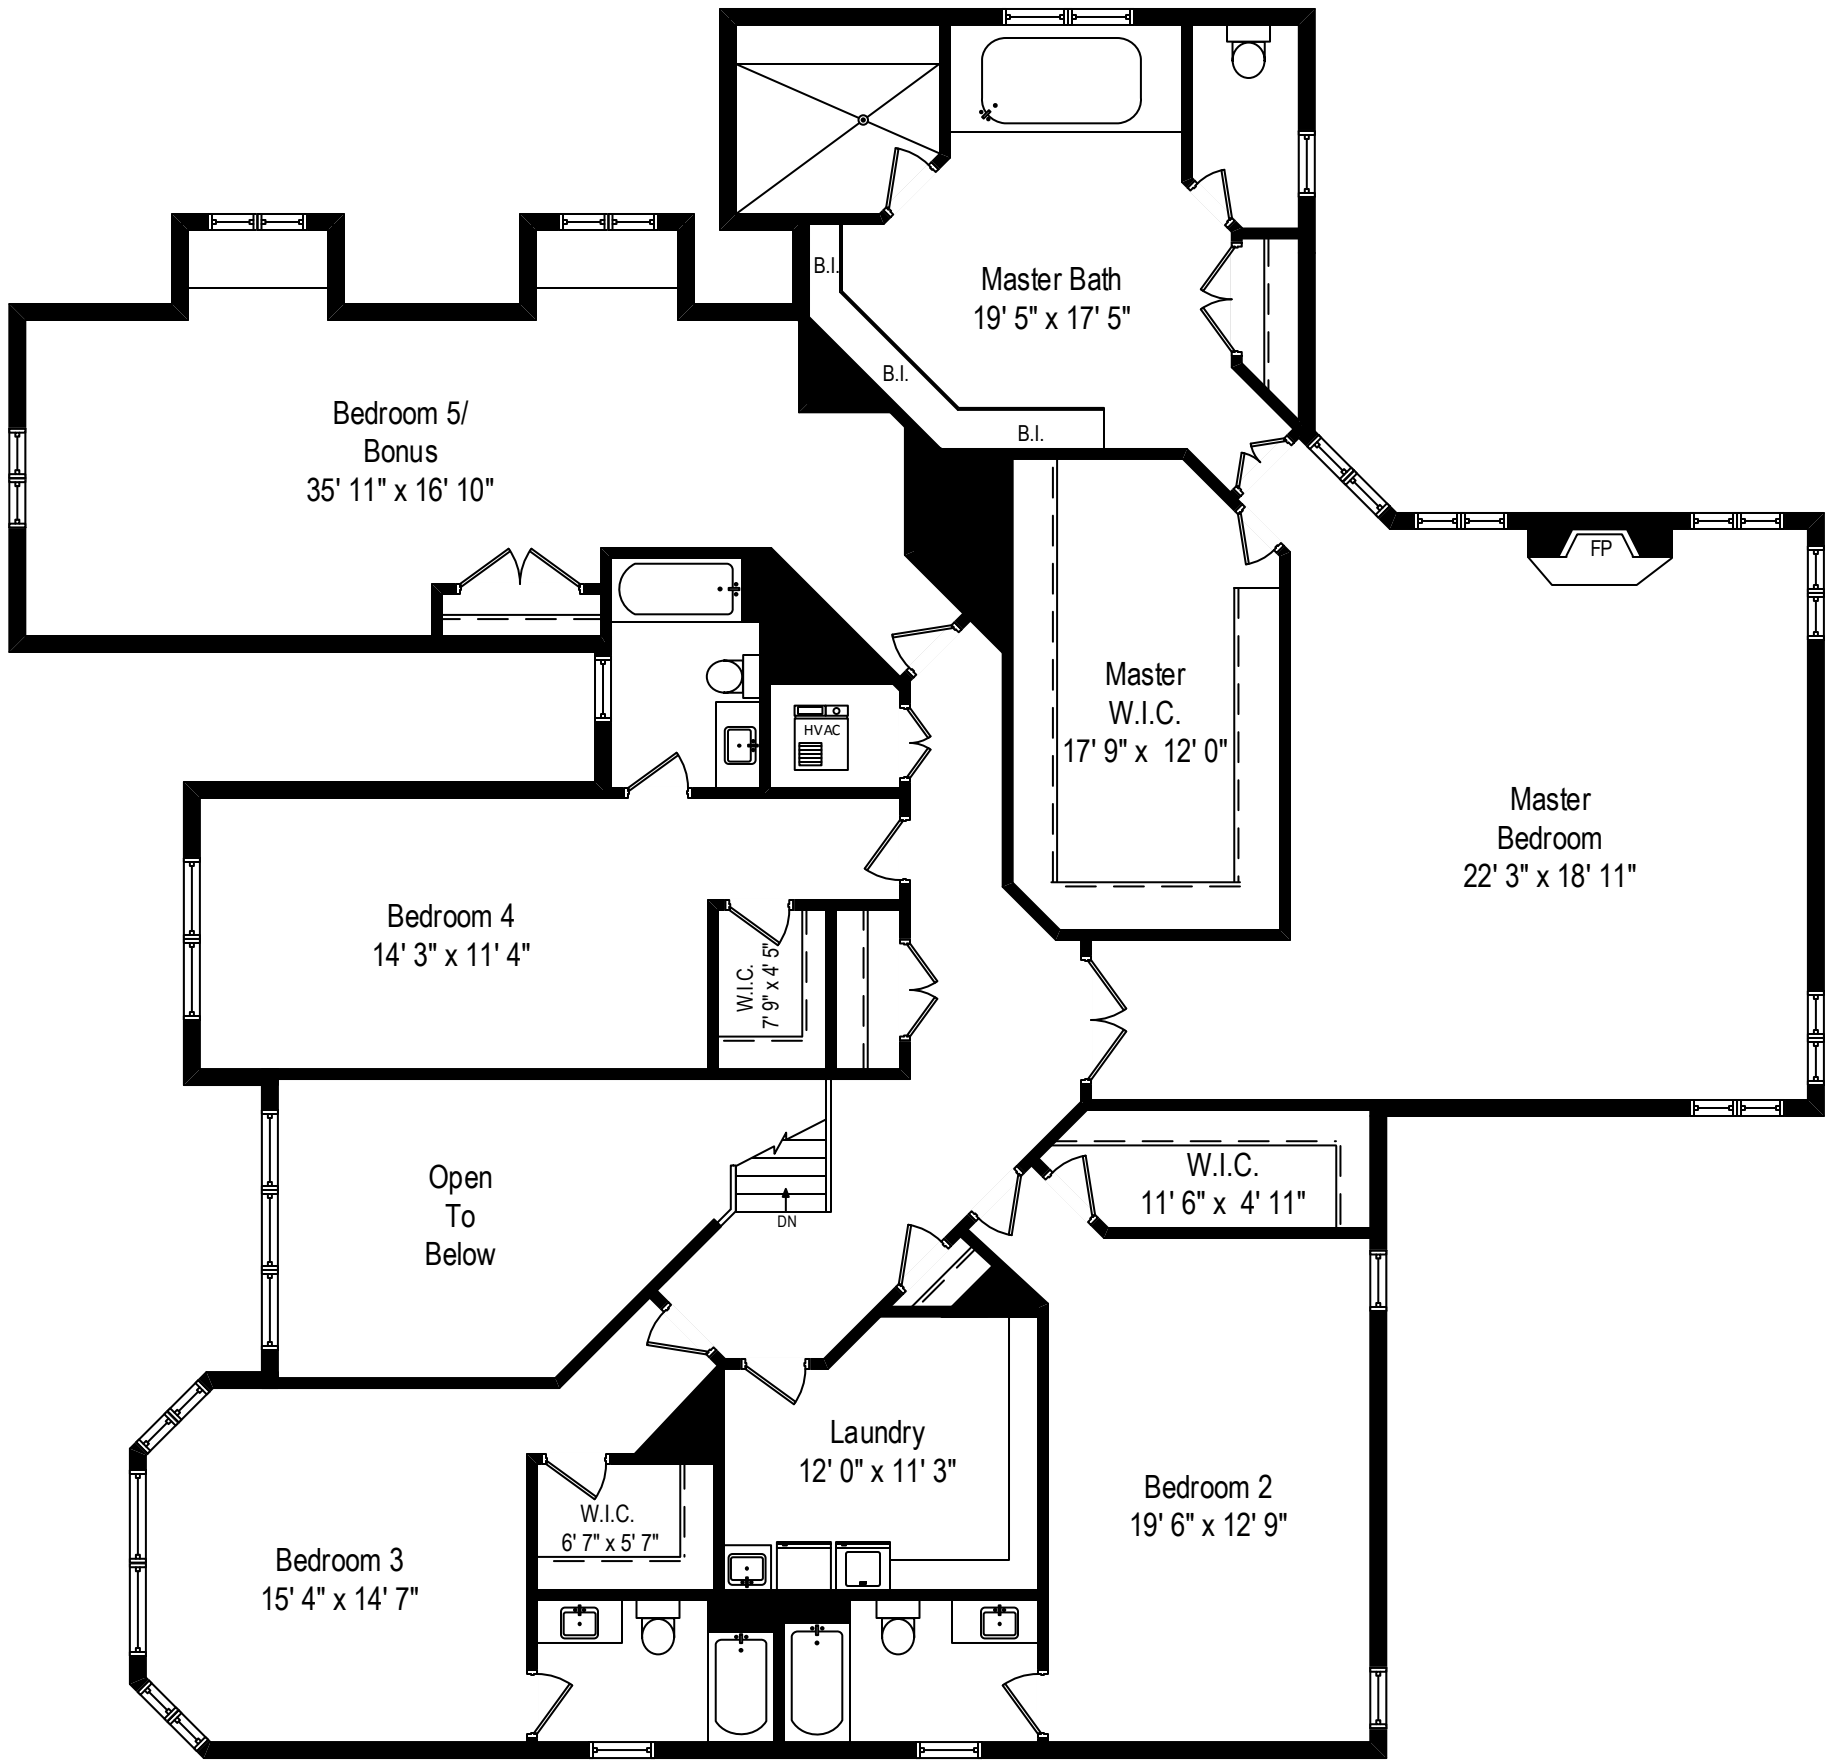

550 White Oak Drive - Naperville, IL 60540

First Level

All dimensions are approximate. This plan is for marketing purposes only.

550 White Oak Drive - Naperville, IL 60540

Lower Level