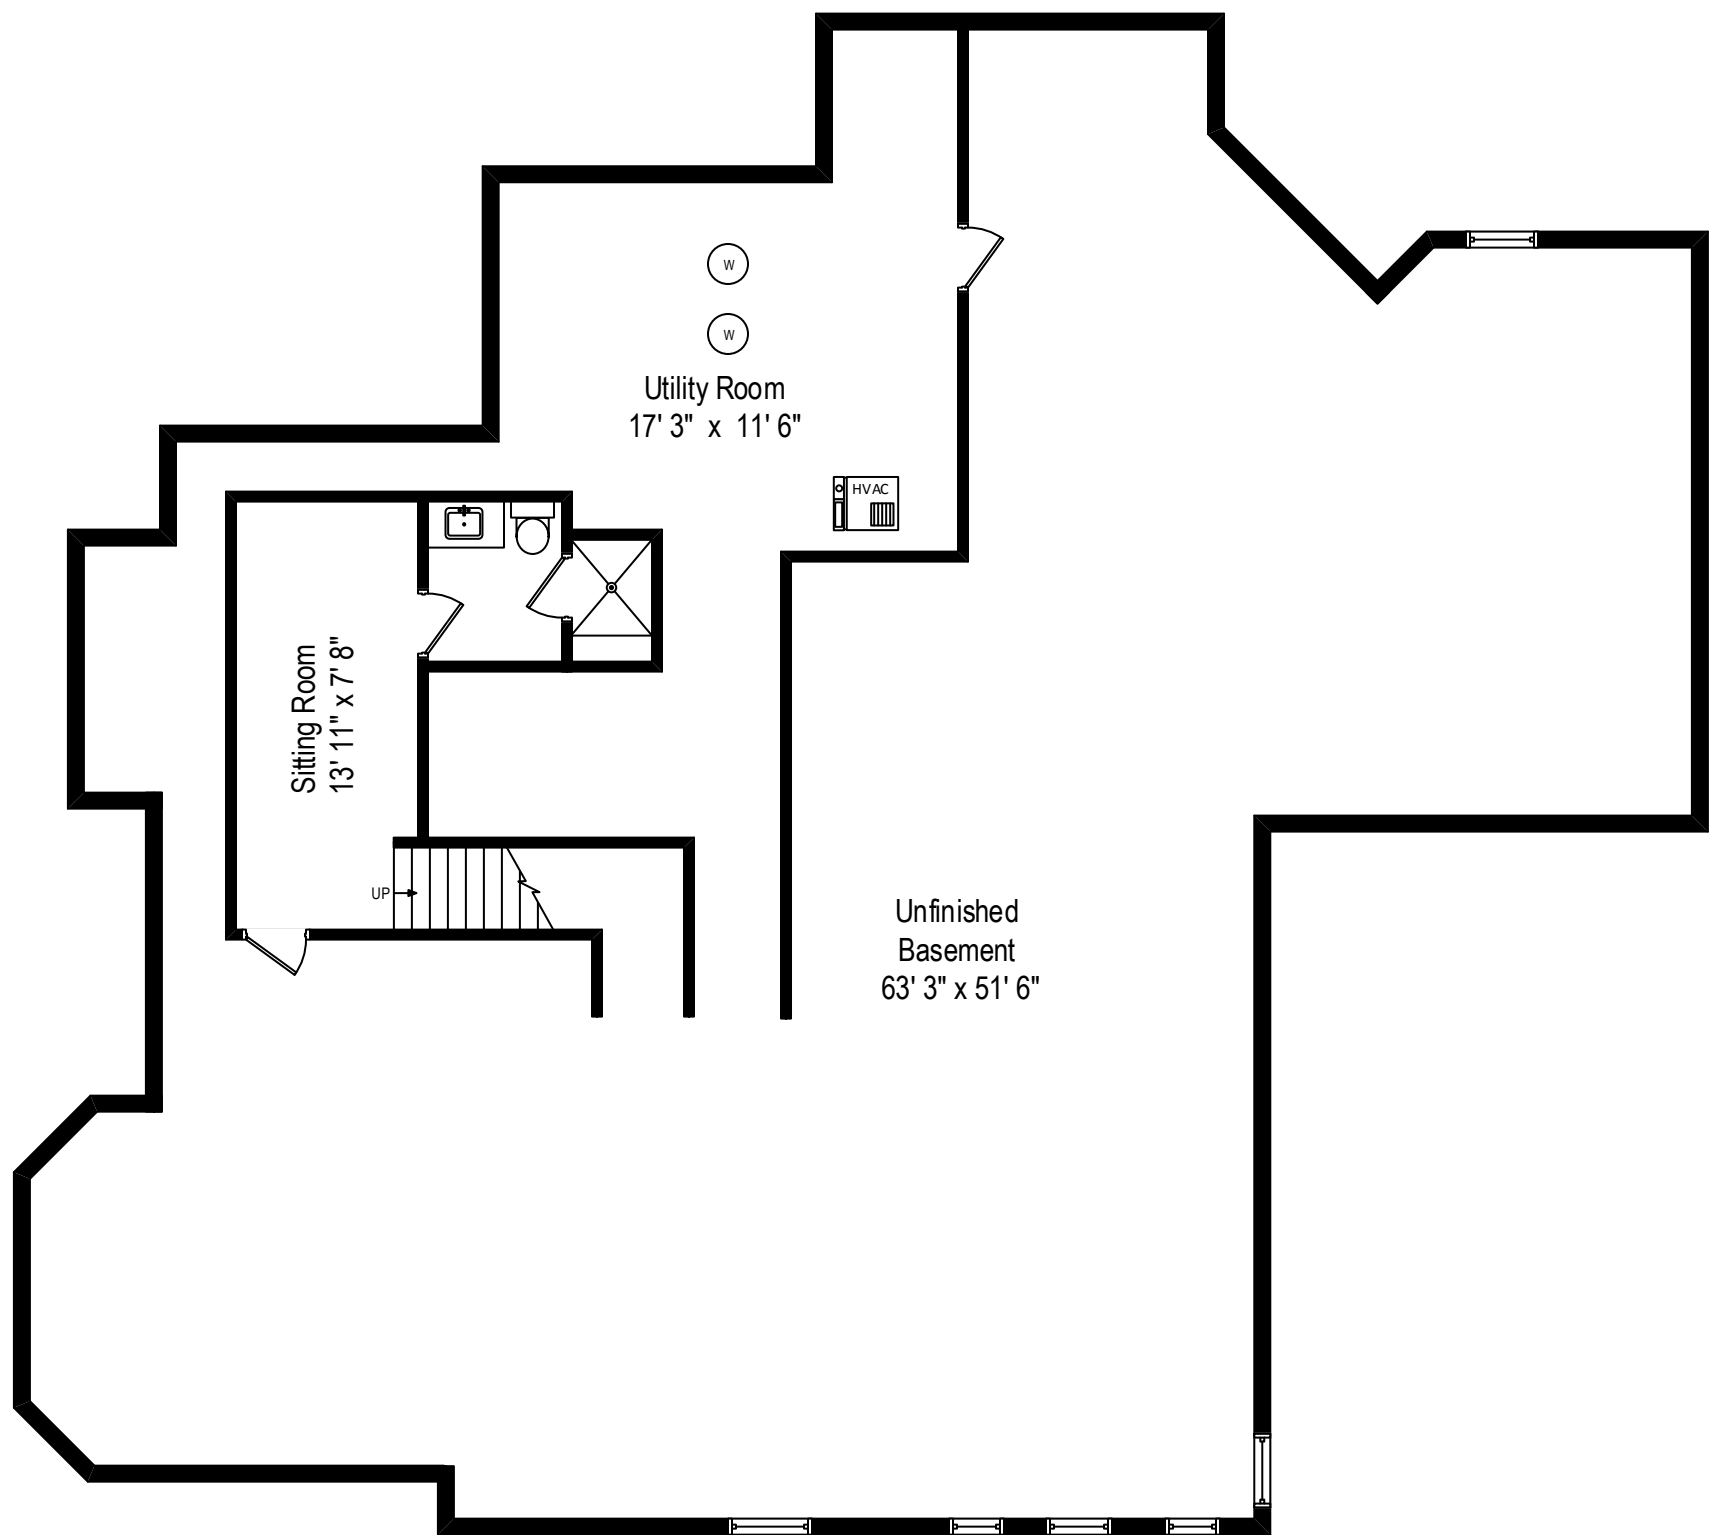

550 White Oak Drive - Naperville, IL 60540

First Level

All dimensions are approximate. This plan is for marketing purposes only.

550 White Oak Drive - Naperville, IL 60540

Lower Level