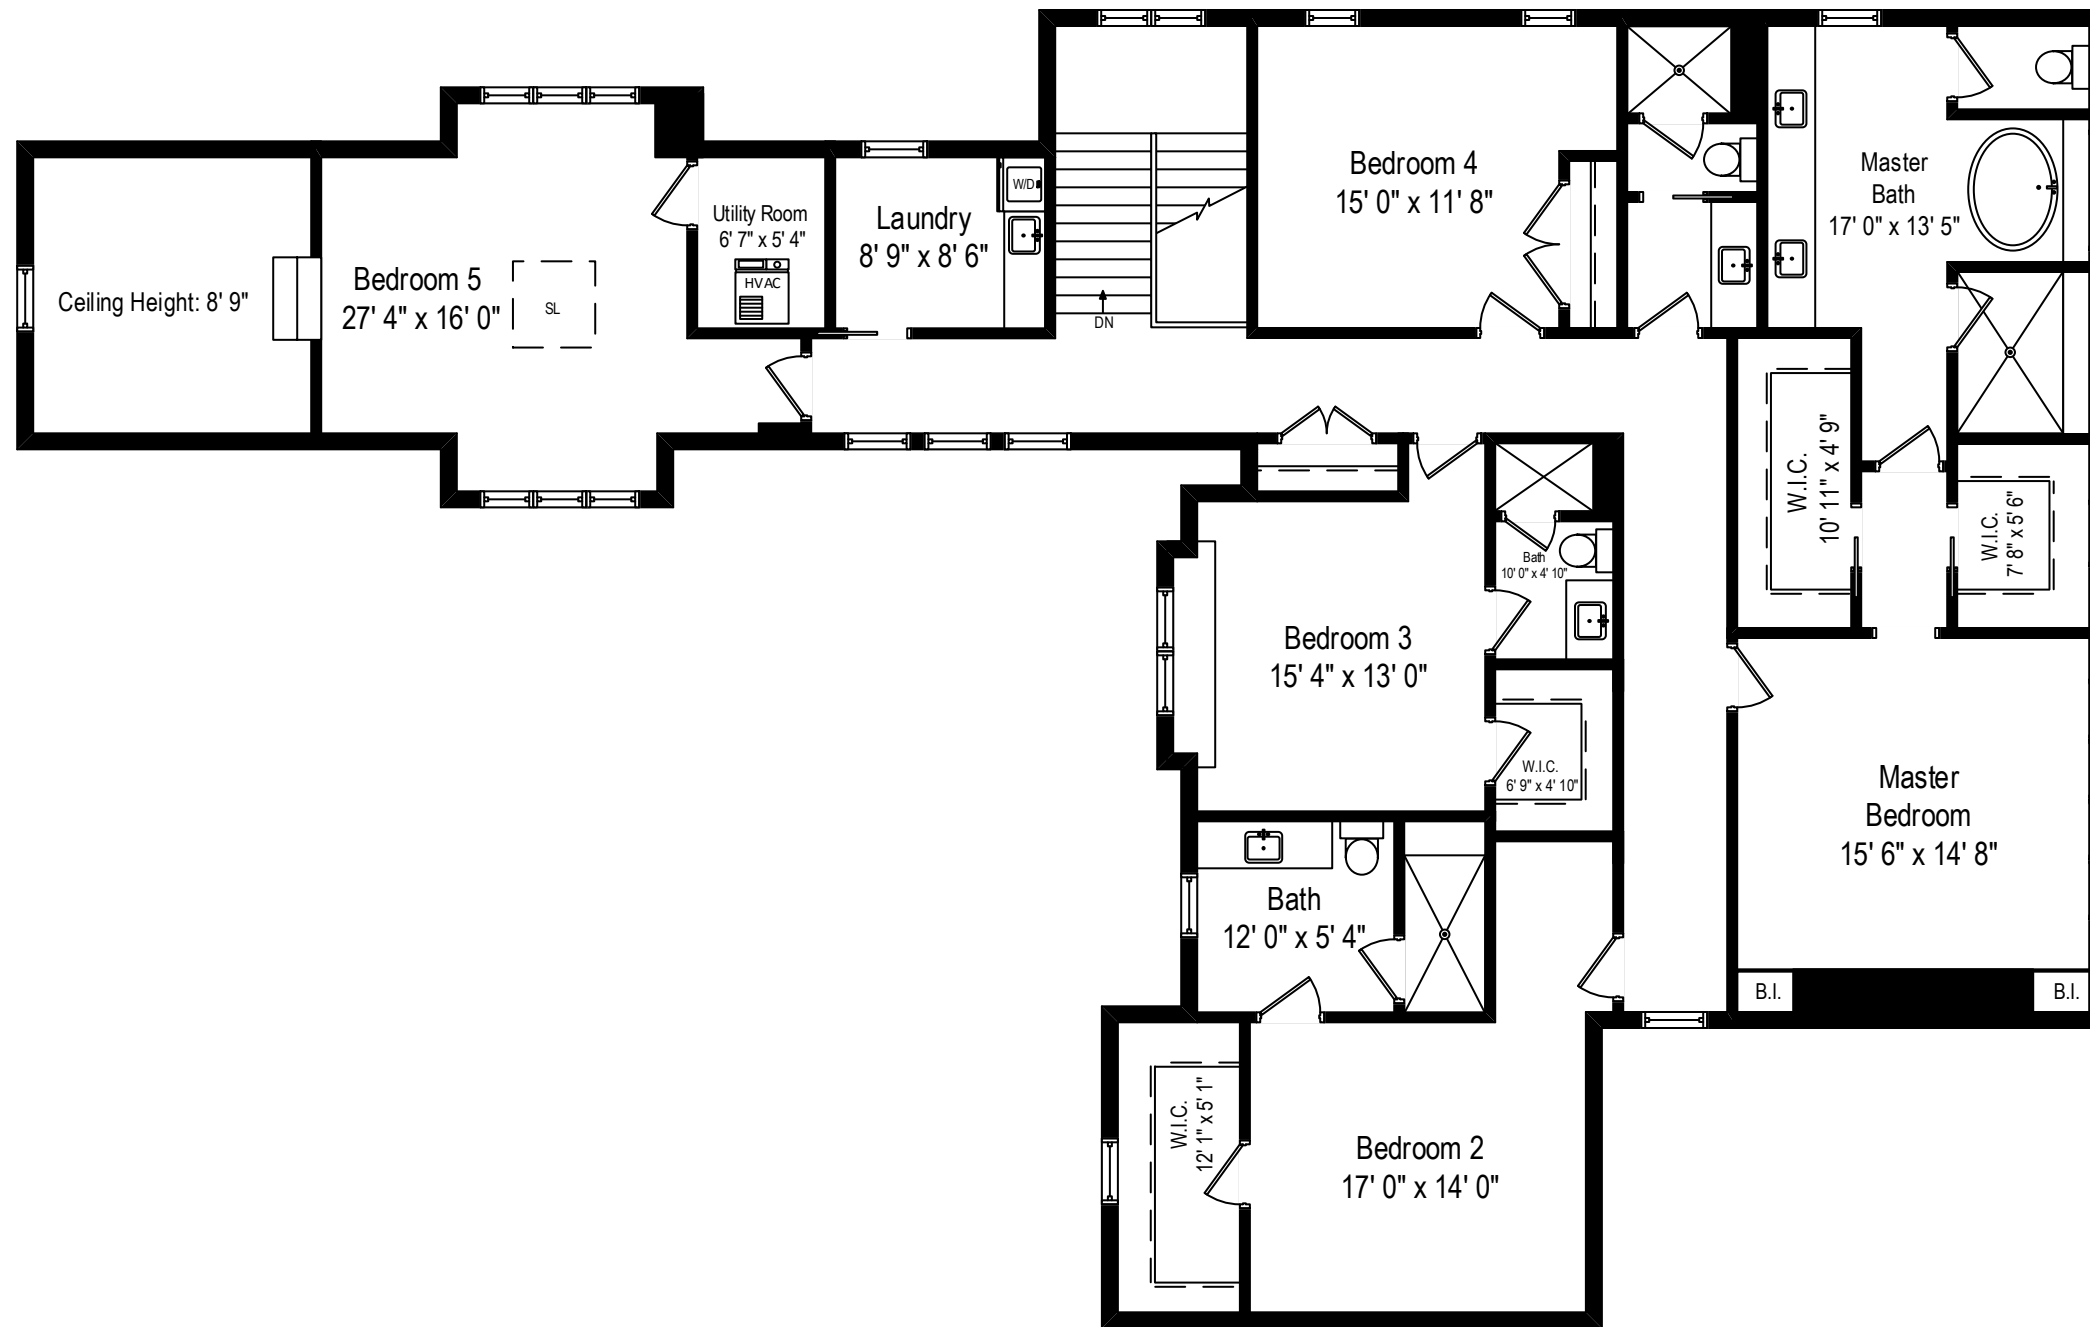

4357 Prospect – Western Springs, IL 60558

First Level

All dimensions are approximate. This plan is for marketing purposes only.

4357 Prospect – Western Springs, IL 60558

Second Level

All dimensions are approximate. This plan is for marketing purposes only.

4357 Prospect – Western Springs, IL 60558

Lower Level

All dimensions are approximate. This plan is for marketing purposes only.