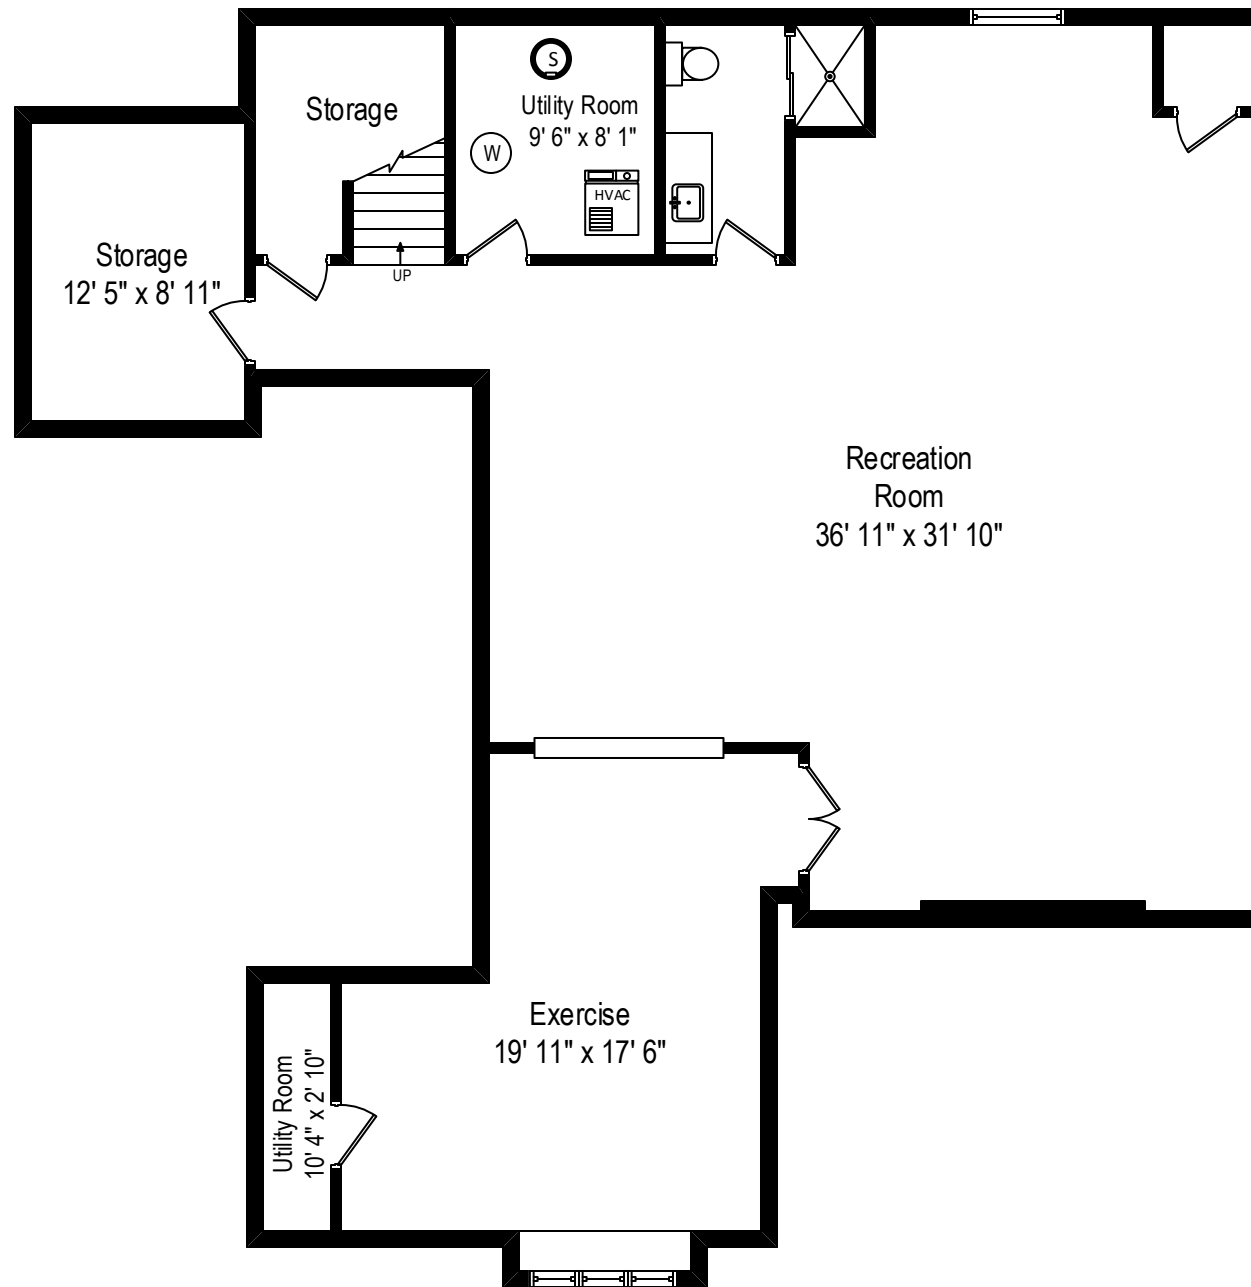

4357 Prospect – Western Springs, IL 60558

First Level

All dimensions are approximate. This plan is for marketing purposes only.

4357 Prospect – Western Springs, IL 60558

Second Level

All dimensions are approximate. This plan is for marketing purposes only.

4357 Prospect – Western Springs, IL 60558

Lower Level

All dimensions are approximate. This plan is for marketing purposes only.