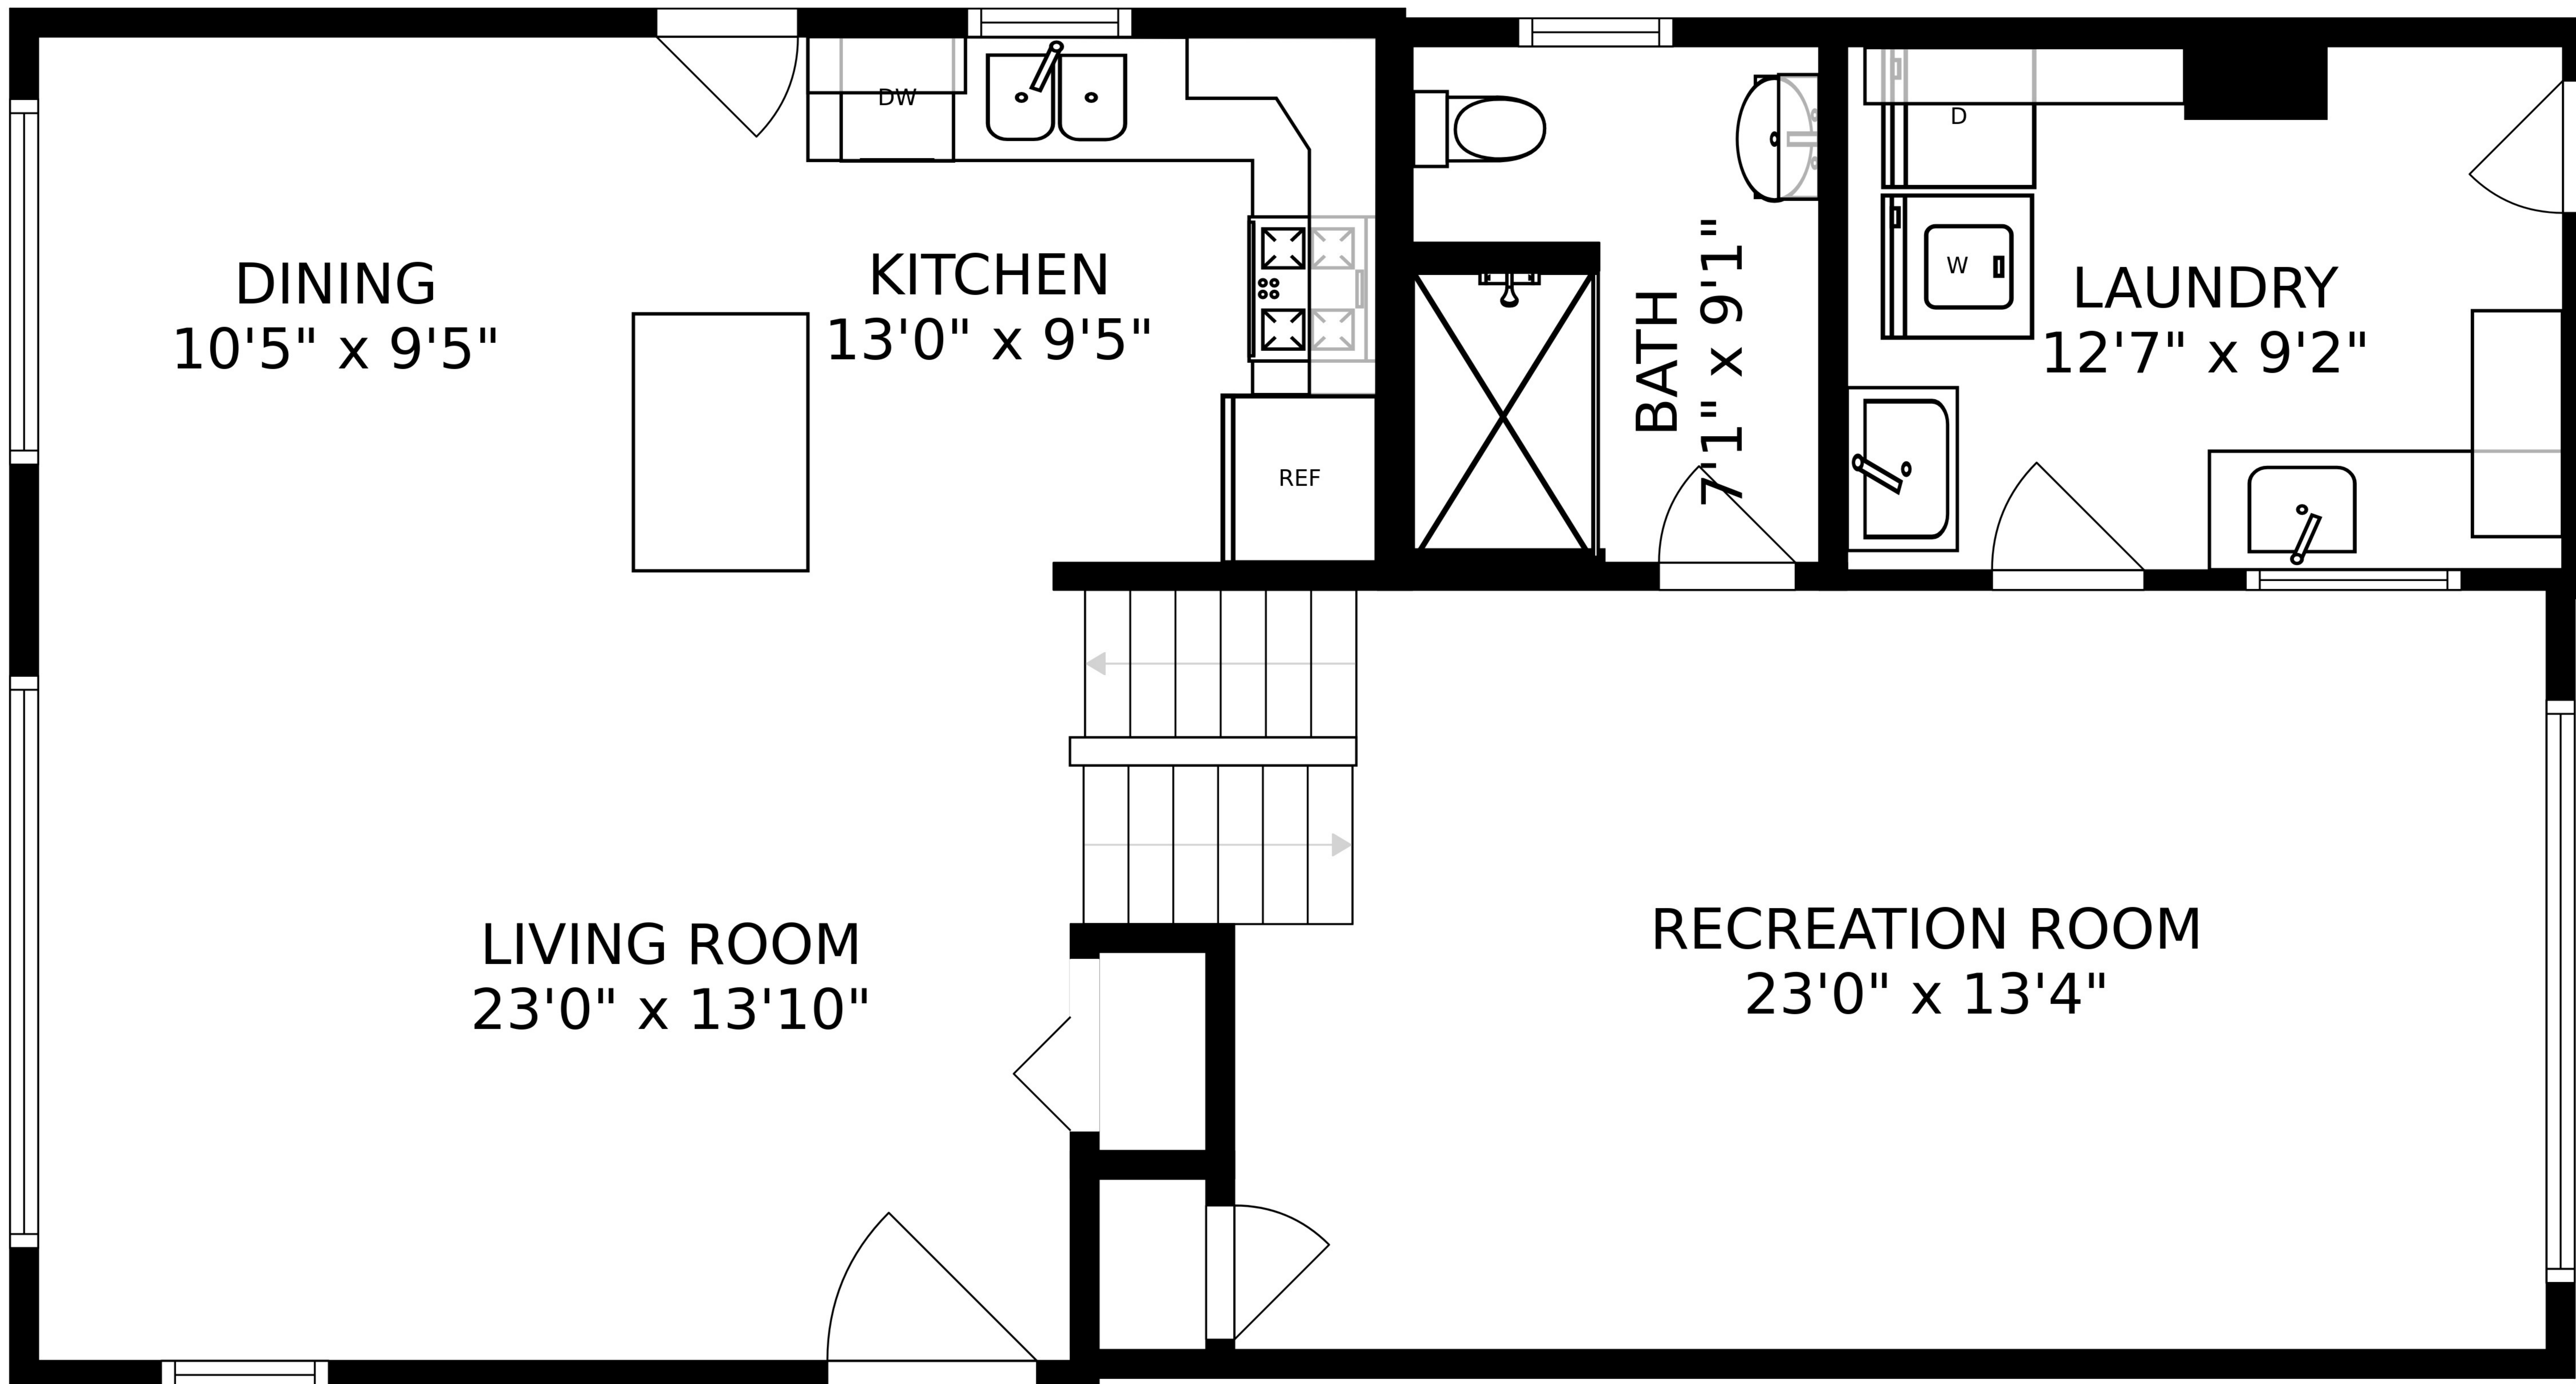

FLOOR 1

FLOOR 2

SIZES AND DIMENSIONS ARE APPROXIMATE, ACTUAL MAY VARY.

DINING  
10'5" x 9'5"

KITCHEN  
13'0" x 9'5"

BATH  
7'1" x 9'1"

LAUNDRY  
12'7" x 9'2"

LIVING ROOM  
23'0" x 13'10"

RECREATION ROOM  
23'0" x 13'4"