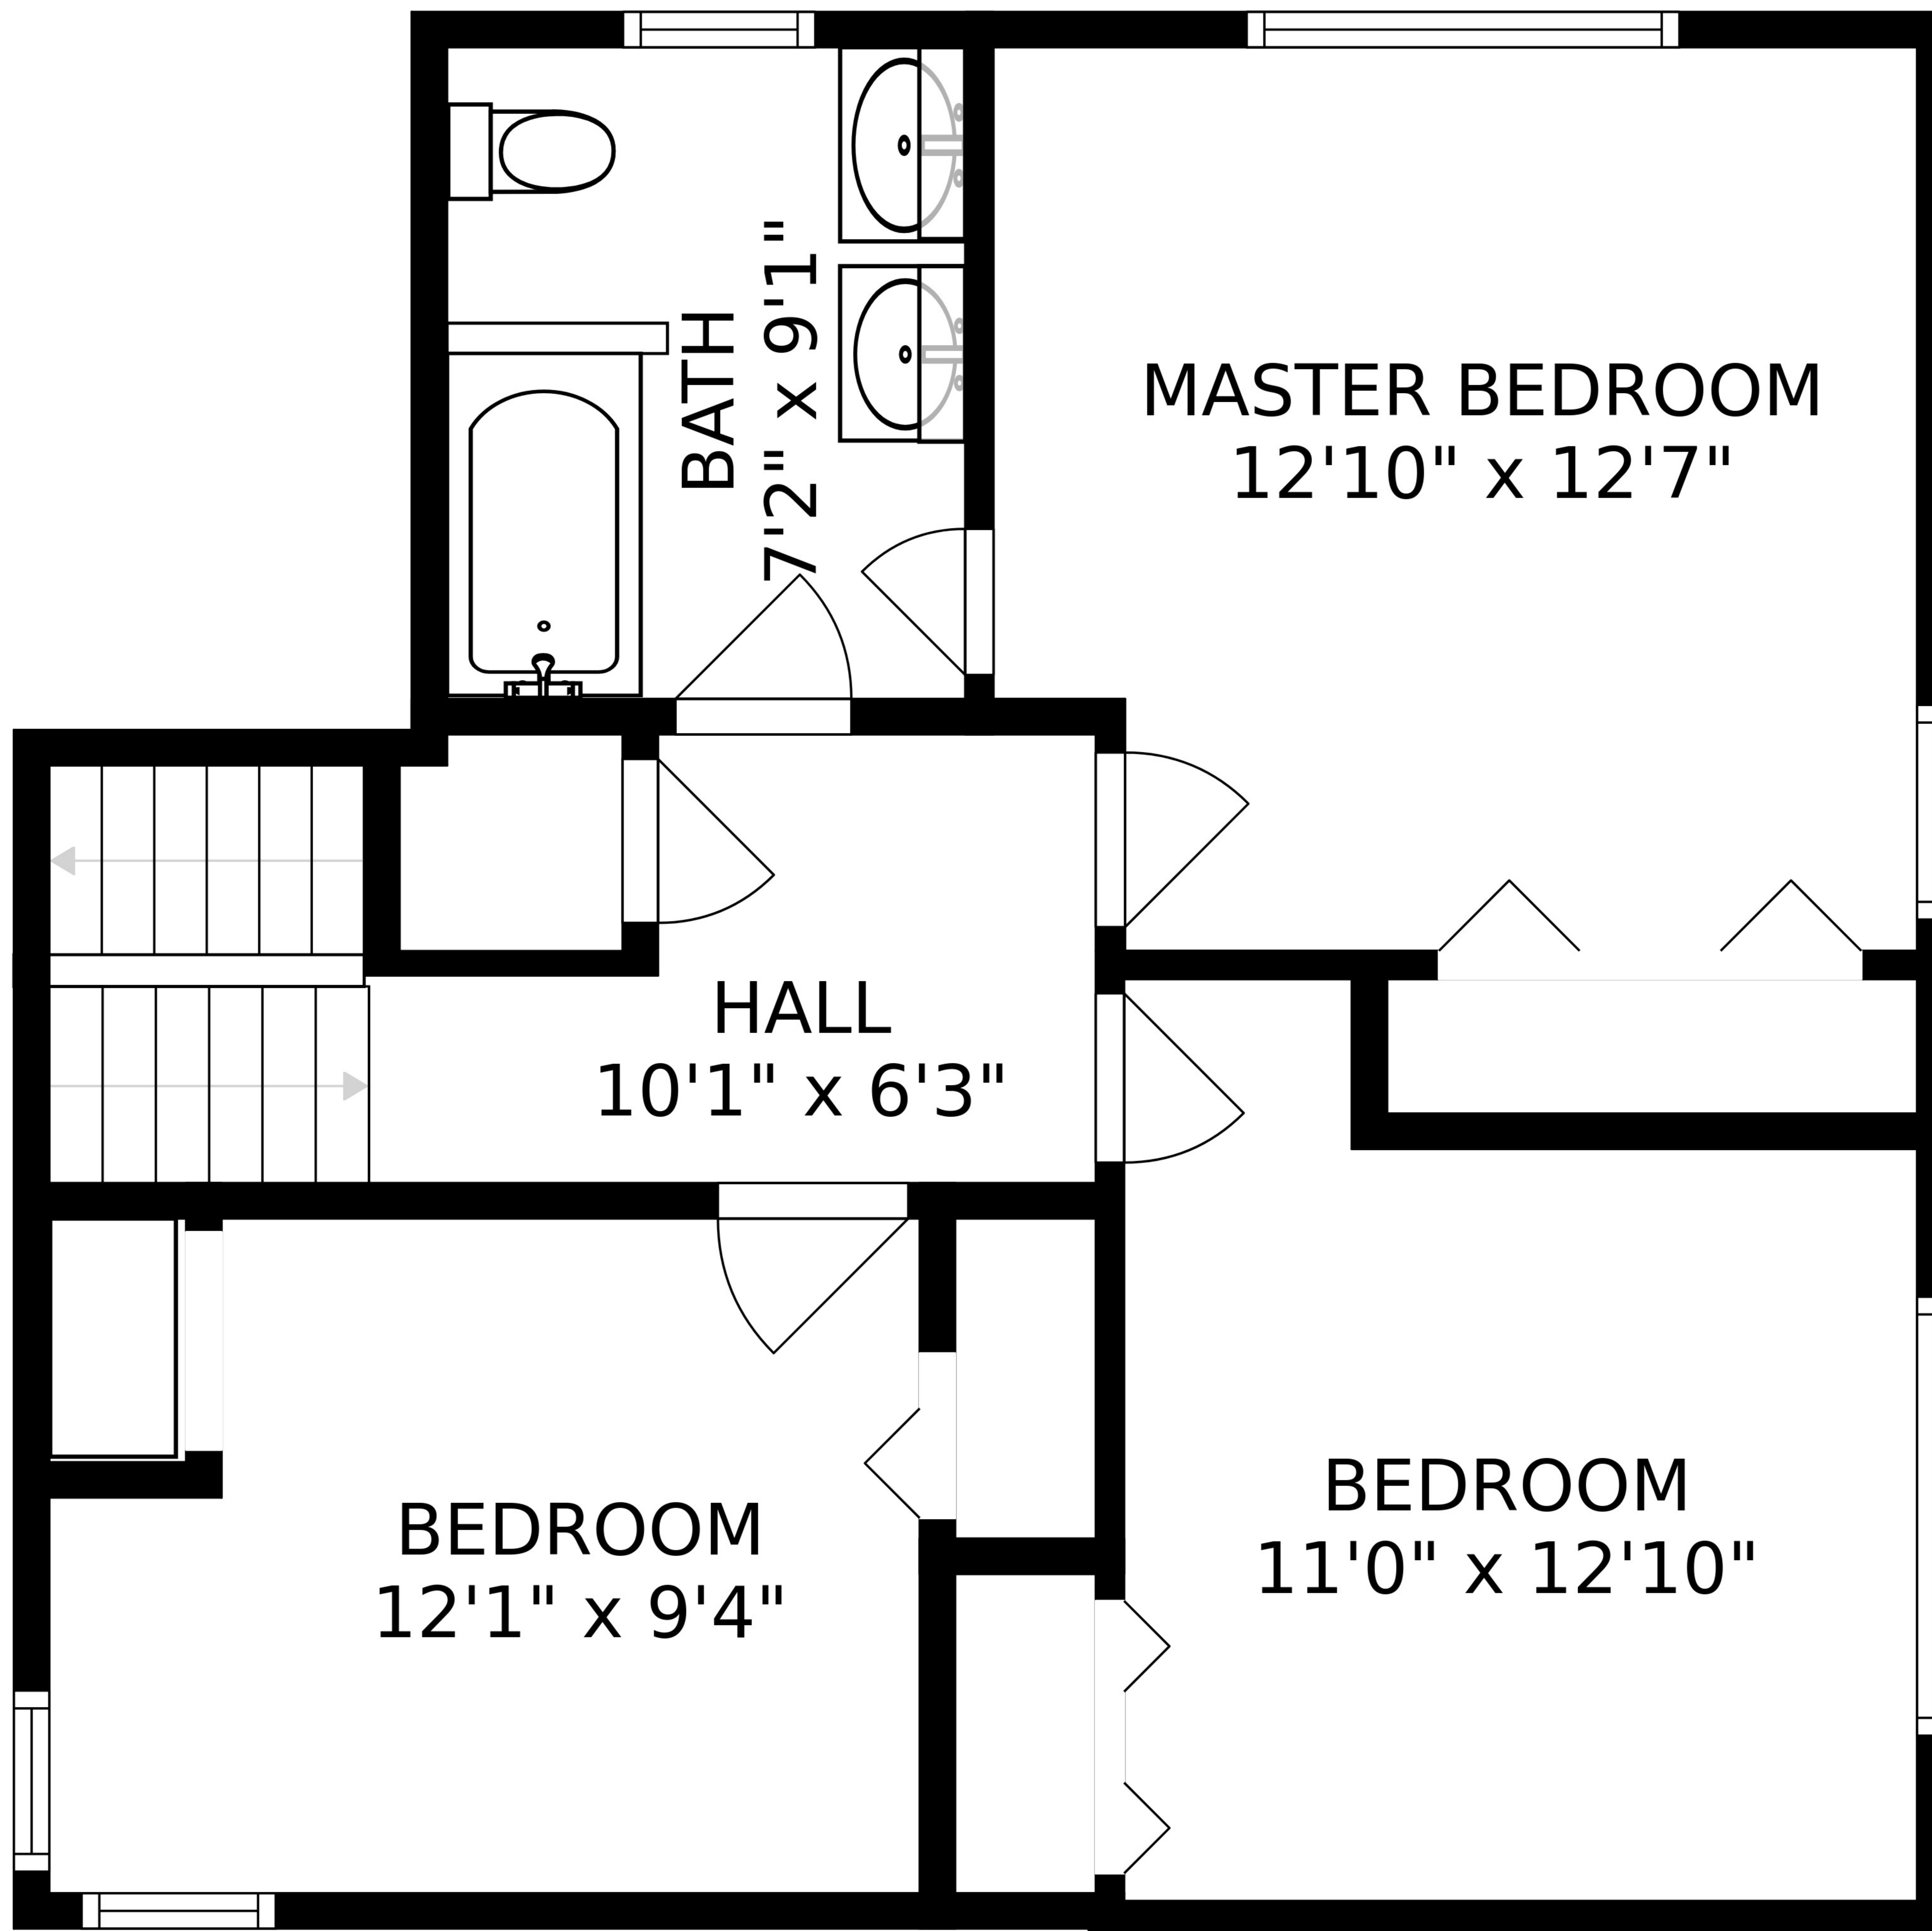

FLOOR 1

FLOOR 2

SIZES AND DIMENSIONS ARE APPROXIMATE, ACTUAL MAY VARY.

DINING  
10'5" x 9'5"

KITCHEN  
13'0" x 9'5"

BATH  
7'1" x 9'1"

LAUNDRY  
12'7" x 9'2"

LIVING ROOM  
23'0" x 13'10"

RECREATION ROOM  
23'0" x 13'4"