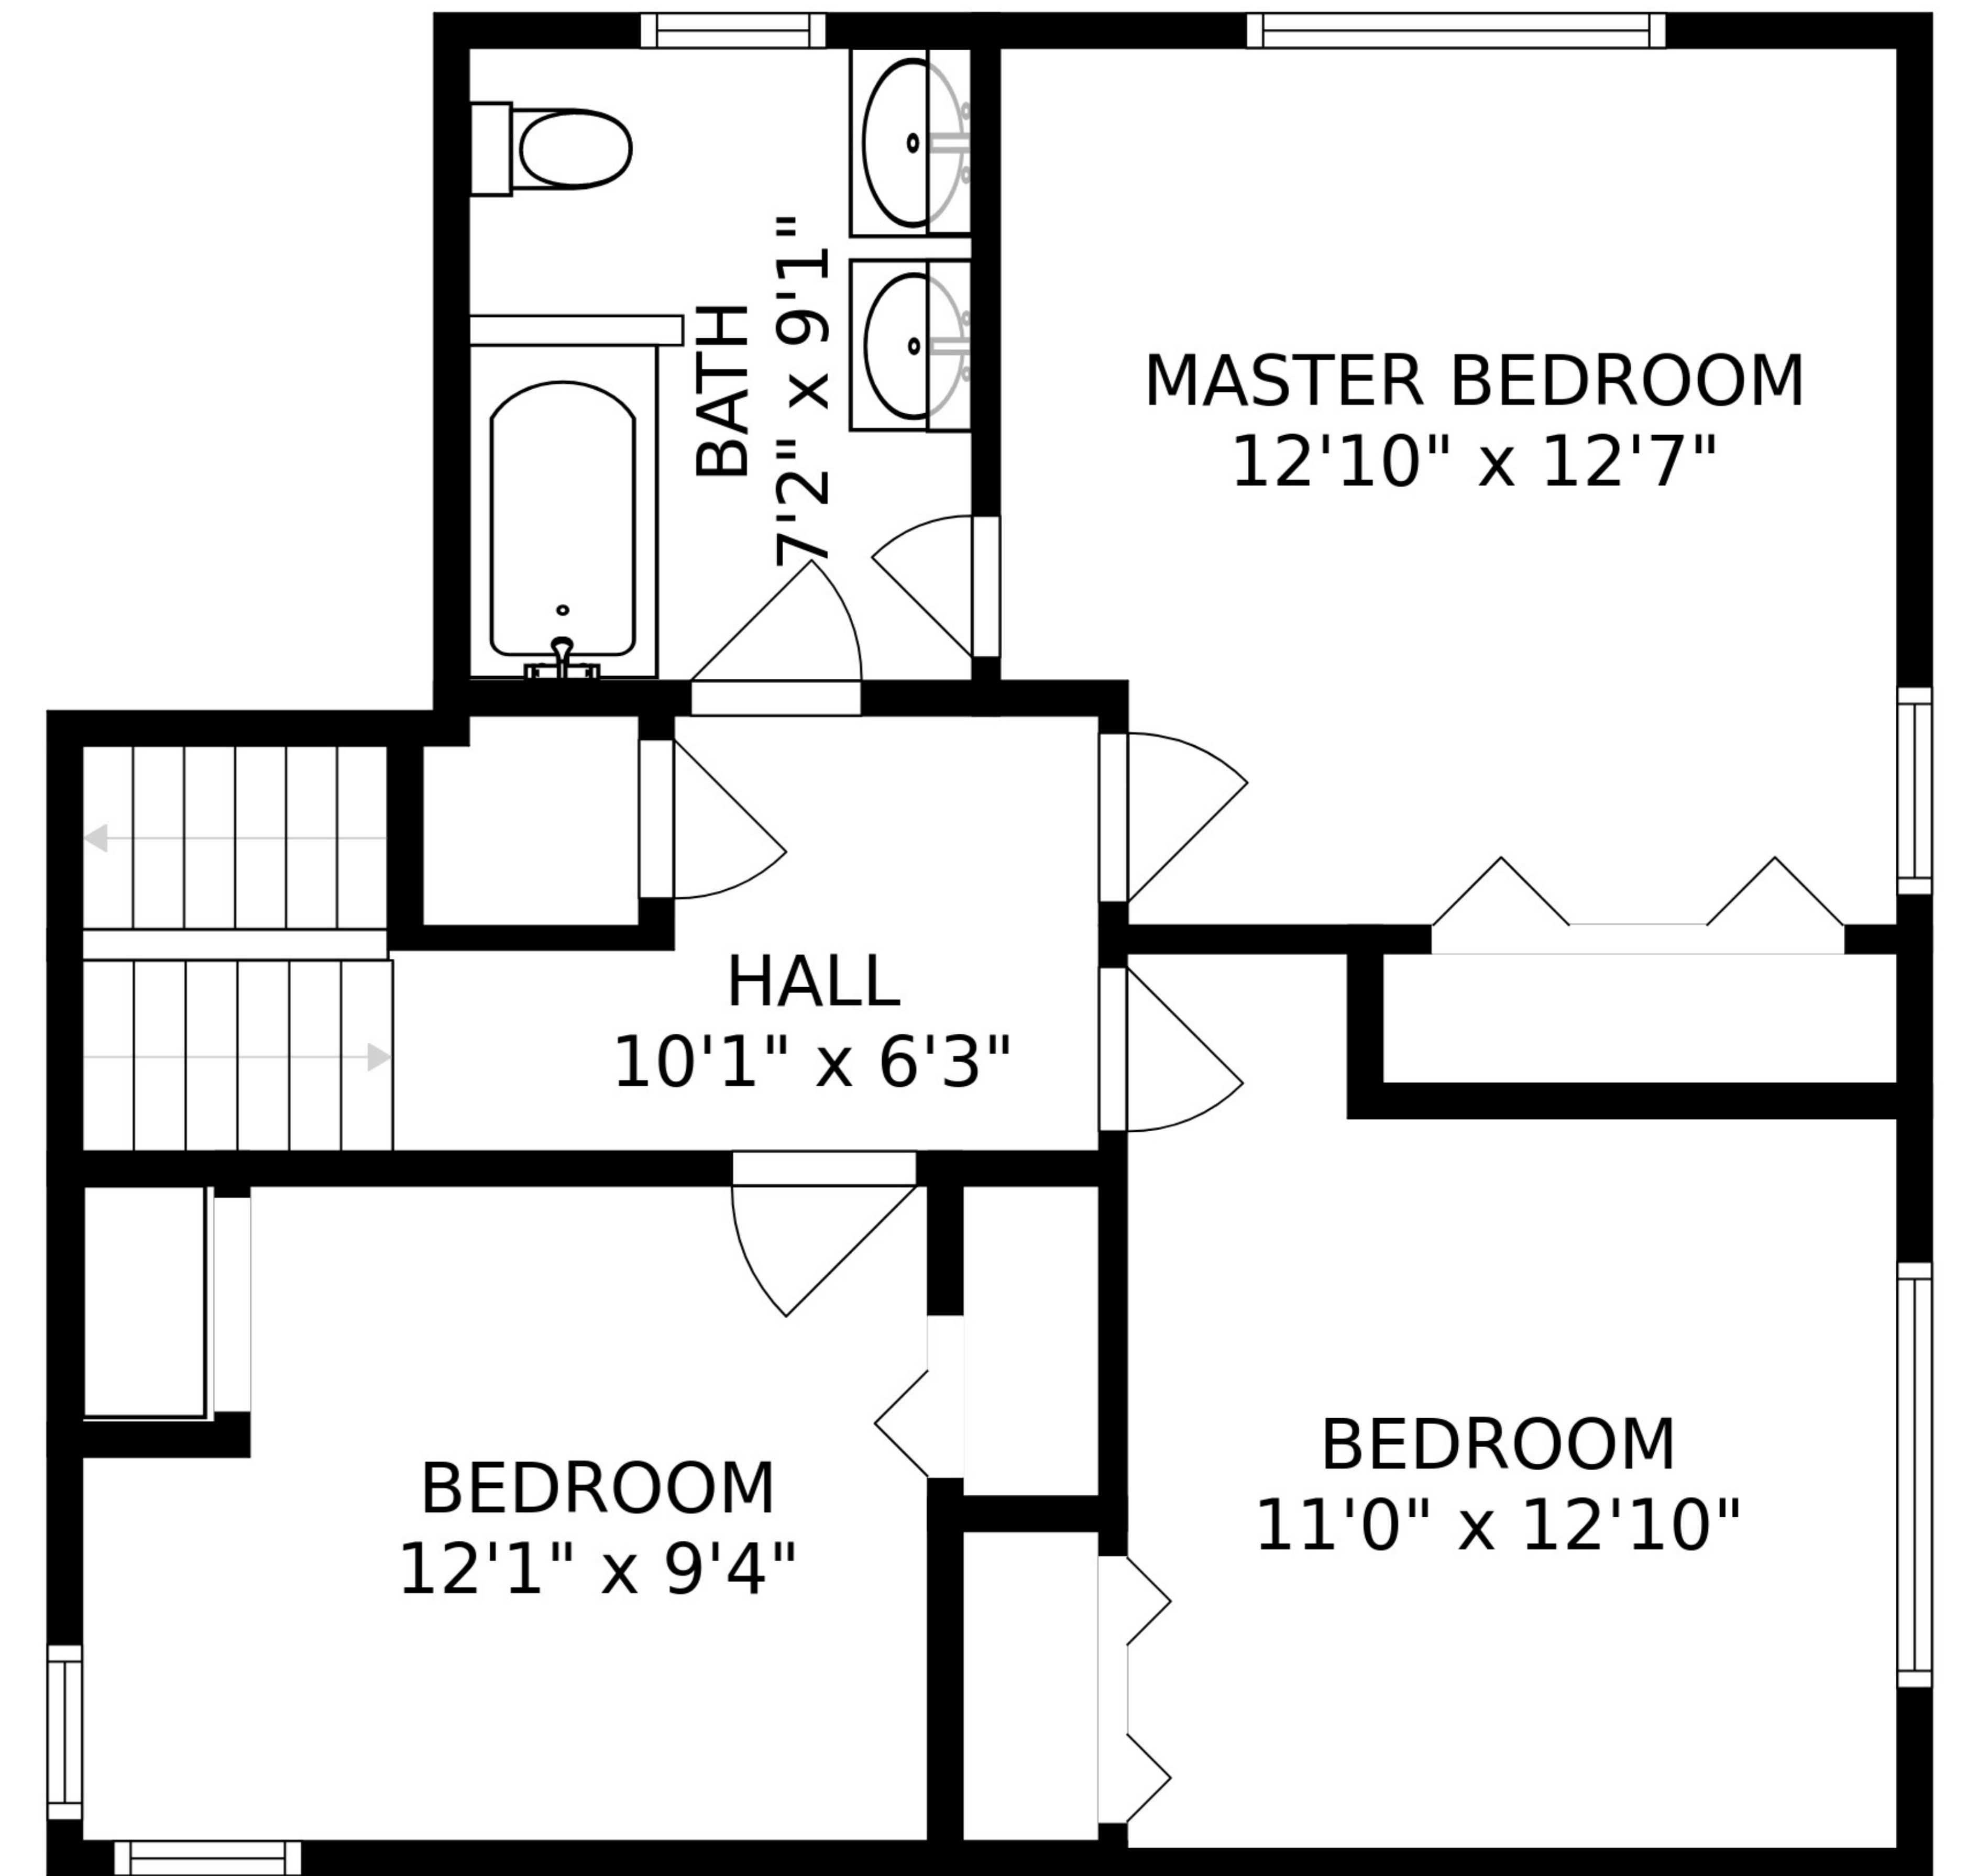

FLOOR 1

FLOOR 2

SIZES AND DIMENSIONS ARE APPROXIMATE, ACTUAL MAY VARY.

DINING  
10'5" x 9'5"

KITCHEN  
13'0" x 9'5"

BATH  
7'1" x 9'1"

LAUNDRY  
12'7" x 9'2"

LIVING ROOM  
23'0" x 13'10"

RECREATION ROOM  
23'0" x 13'4"