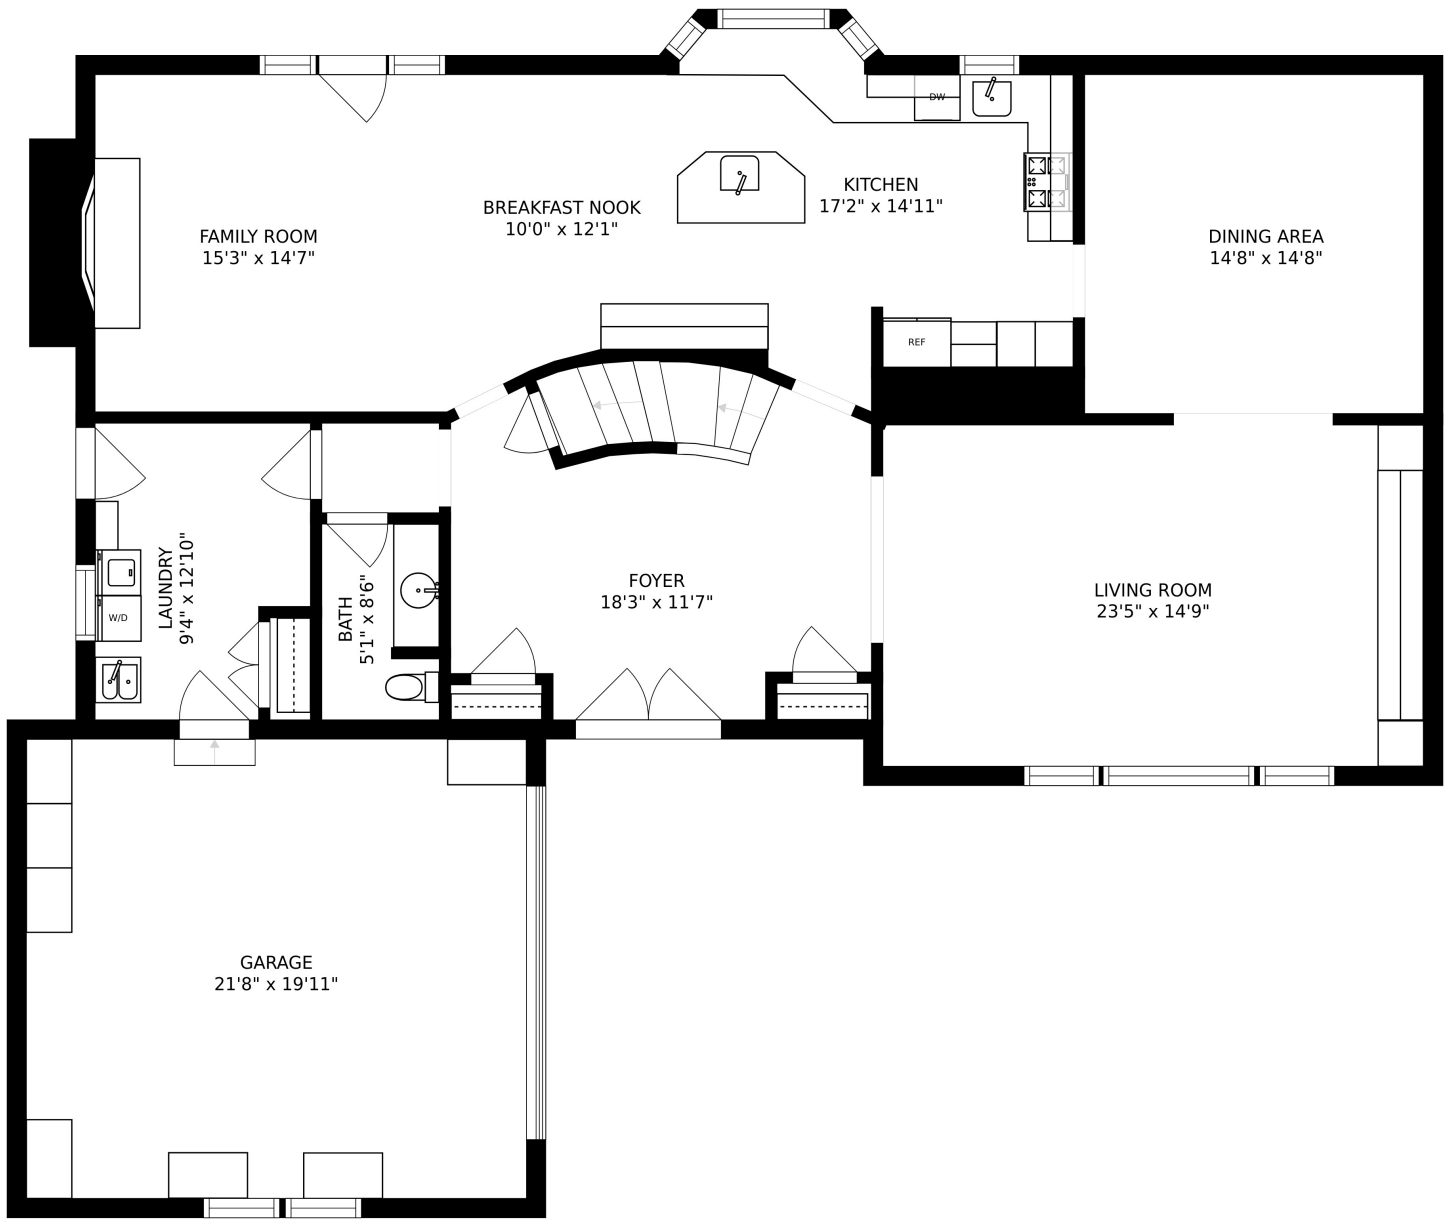

FLOOR 2

FLOOR 3

FLOOR 1

SIZES AND DIMENSIONS ARE APPROXIMATE, ACTUAL MAY VARY.

SIZES AND DIMENSIONS ARE APPROXIMATE, ACTUAL MAY VARY.

SIZES AND DIMENSIONS ARE APPROXIMATE, ACTUAL MAY VARY.

ELECTRICAL ROOM  
17'6" x 26'10"

REF

RECREATION ROOM  
38'3" x 26'2"

SIZES AND DIMENSIONS ARE APPROXIMATE, ACTUAL MAY VARY.