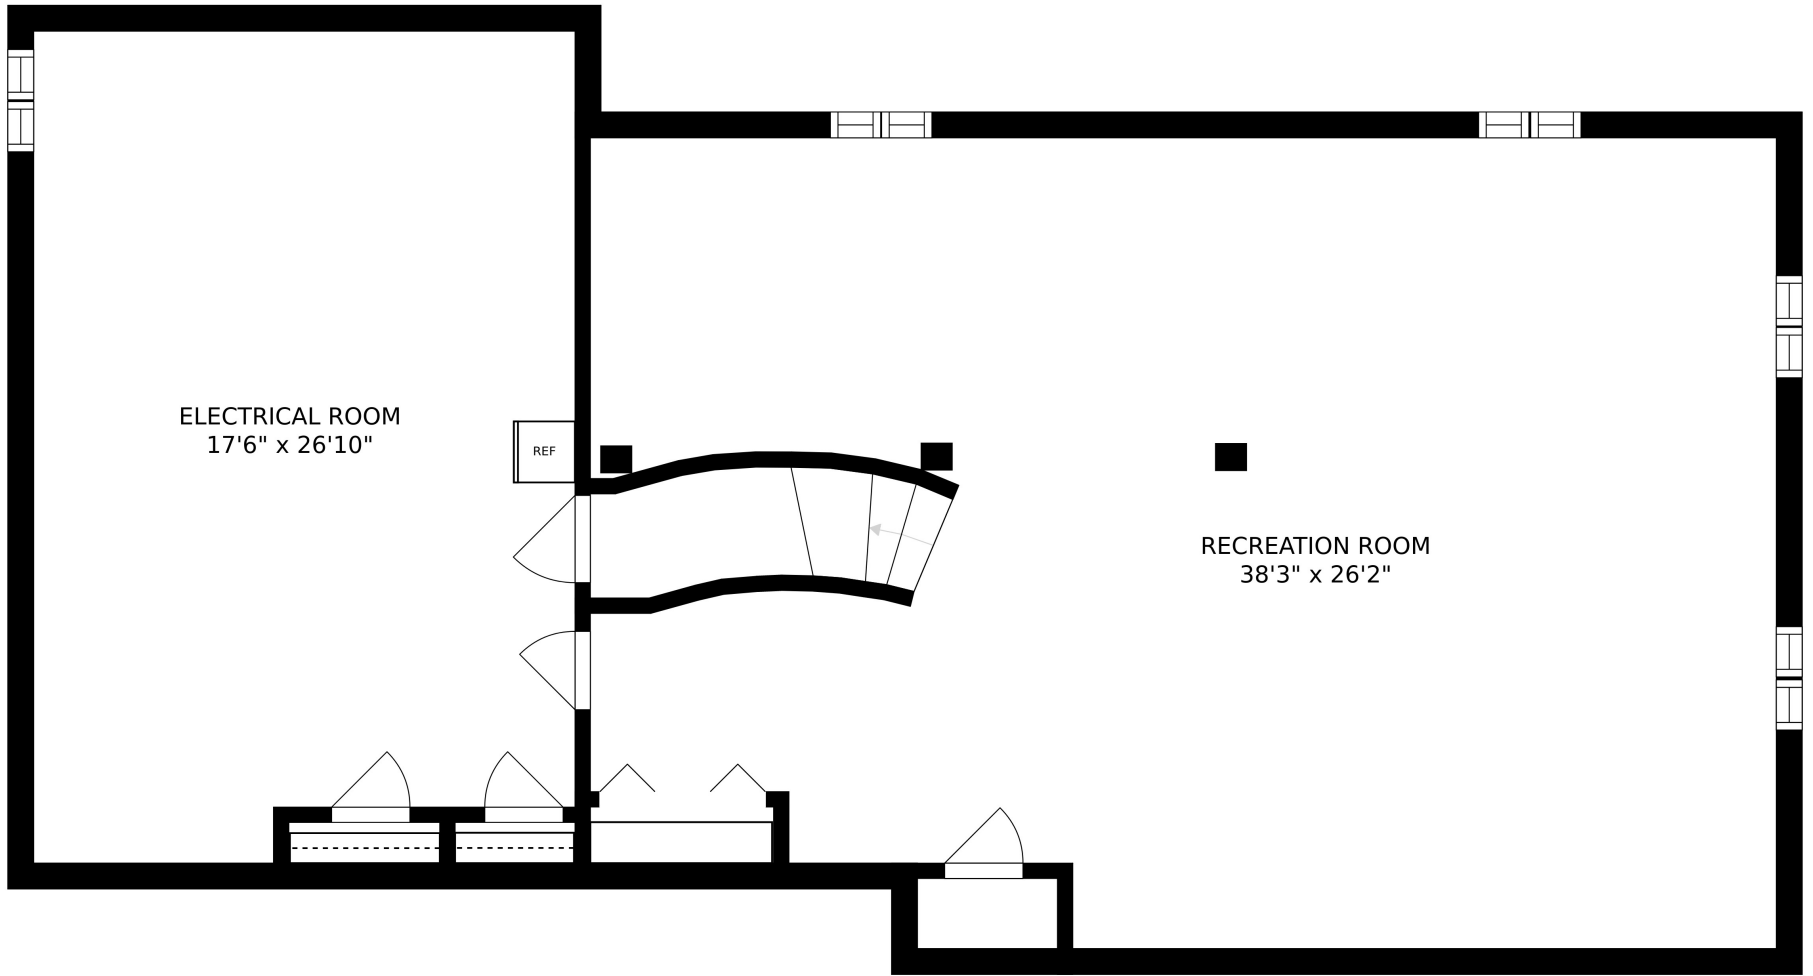

FLOOR 2

FLOOR 3

FLOOR 1

SIZES AND DIMENSIONS ARE APPROXIMATE, ACTUAL MAY VARY.

SIZES AND DIMENSIONS ARE APPROXIMATE, ACTUAL MAY VARY.

SIZES AND DIMENSIONS ARE APPROXIMATE, ACTUAL MAY VARY.

ELECTRICAL ROOM  
17'6" x 26'10"

REF

RECREATION ROOM  
38'3" x 26'2"

SIZES AND DIMENSIONS ARE APPROXIMATE, ACTUAL MAY VARY.