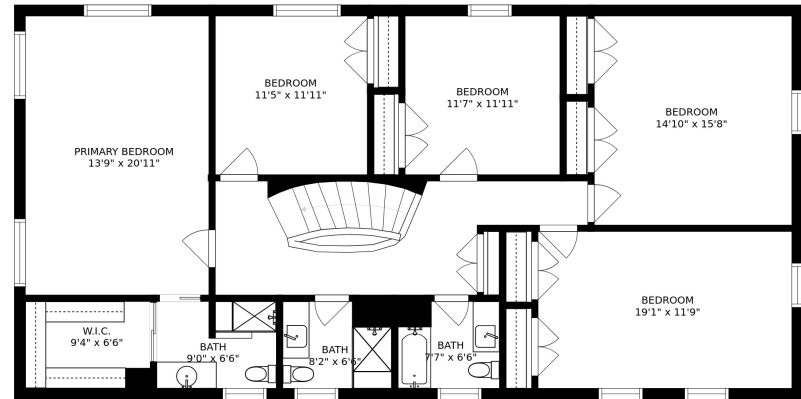

FLOOR 2

FLOOR 3

FLOOR 1

SIZES AND DIMENSIONS ARE APPROXIMATE, ACTUAL MAY VARY.

SIZES AND DIMENSIONS ARE APPROXIMATE, ACTUAL MAY VARY.

SIZES AND DIMENSIONS ARE APPROXIMATE, ACTUAL MAY VARY.

ELECTRICAL ROOM  
17'6" x 26'10"

REF

RECREATION ROOM  
38'3" x 26'2"

SIZES AND DIMENSIONS ARE APPROXIMATE, ACTUAL MAY VARY.