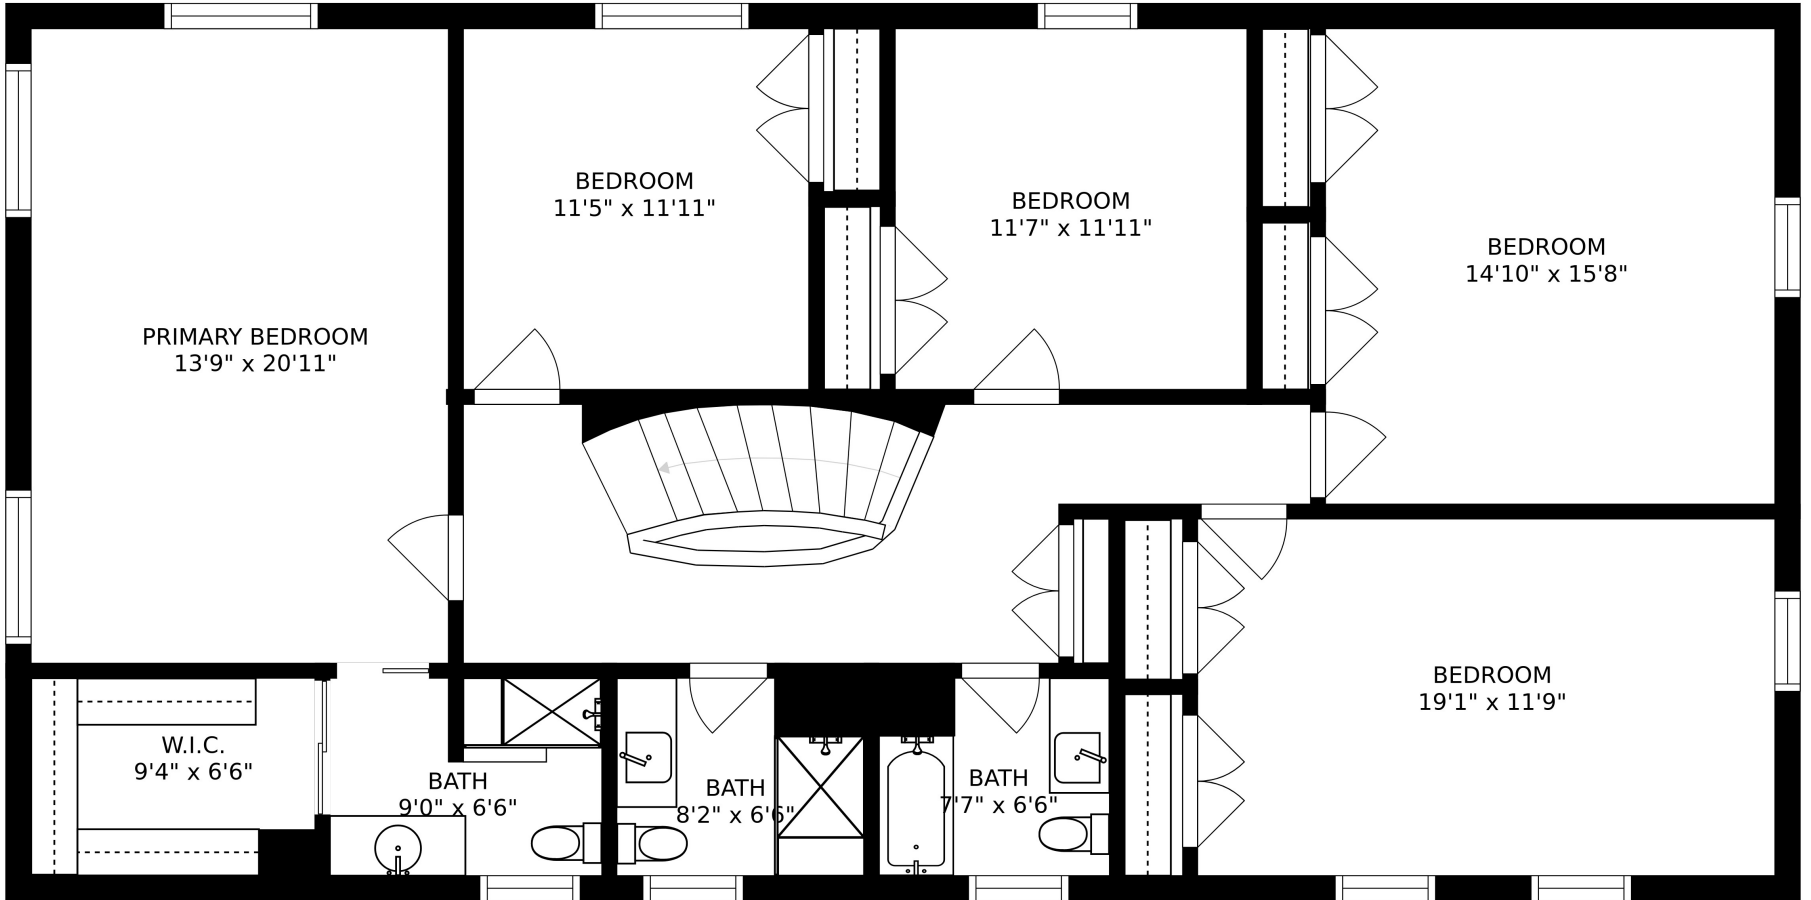

FLOOR 2

FLOOR 3

FLOOR 1

SIZES AND DIMENSIONS ARE APPROXIMATE, ACTUAL MAY VARY.

SIZES AND DIMENSIONS ARE APPROXIMATE, ACTUAL MAY VARY.

SIZES AND DIMENSIONS ARE APPROXIMATE, ACTUAL MAY VARY.

ELECTRICAL ROOM  
17'6" x 26'10"

REF

RECREATION ROOM  
38'3" x 26'2"

SIZES AND DIMENSIONS ARE APPROXIMATE, ACTUAL MAY VARY.