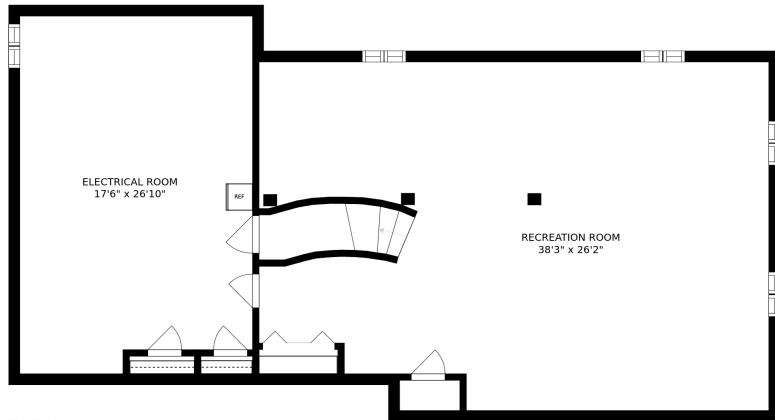

FLOOR 2

FLOOR 3

FLOOR 1

SIZES AND DIMENSIONS ARE APPROXIMATE, ACTUAL MAY VARY.

SIZES AND DIMENSIONS ARE APPROXIMATE, ACTUAL MAY VARY.

SIZES AND DIMENSIONS ARE APPROXIMATE, ACTUAL MAY VARY.

ELECTRICAL ROOM  
17'6" x 26'10"

REF

RECREATION ROOM  
38'3" x 26'2"

SIZES AND DIMENSIONS ARE APPROXIMATE, ACTUAL MAY VARY.