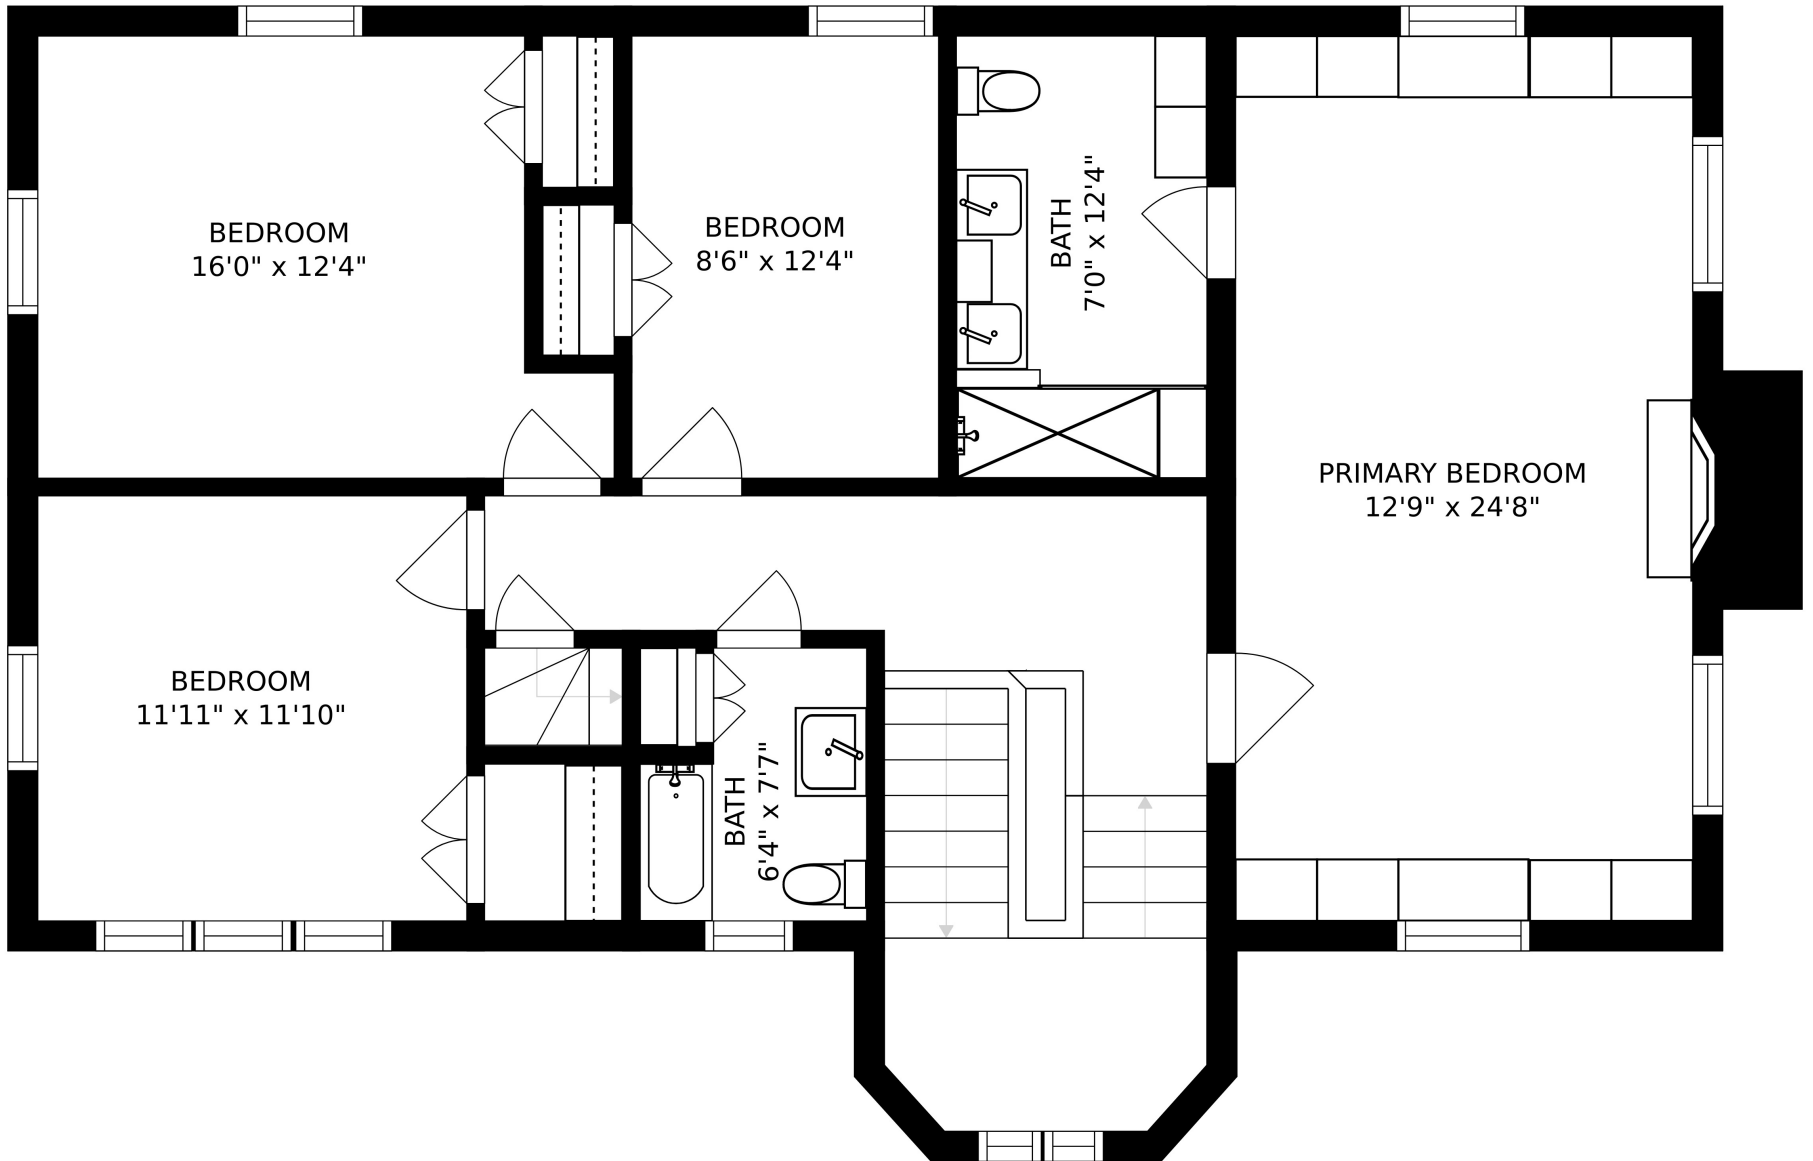

SIZES AND DIMENSIONS ARE APPROXIMATE, ACTUAL MAY VARY.

ROOM  
46'1" x 24'7"

SIZES AND DIMENSIONS ARE APPROXIMATE, ACTUAL MAY VARY.

SIZES AND DIMENSIONS ARE APPROXIMATE, ACTUAL MAY VARY.

SIZES AND DIMENSIONS ARE APPROXIMATE, ACTUAL MAY VARY.

SIZES AND DIMENSIONS ARE APPROXIMATE, ACTUAL MAY VARY.