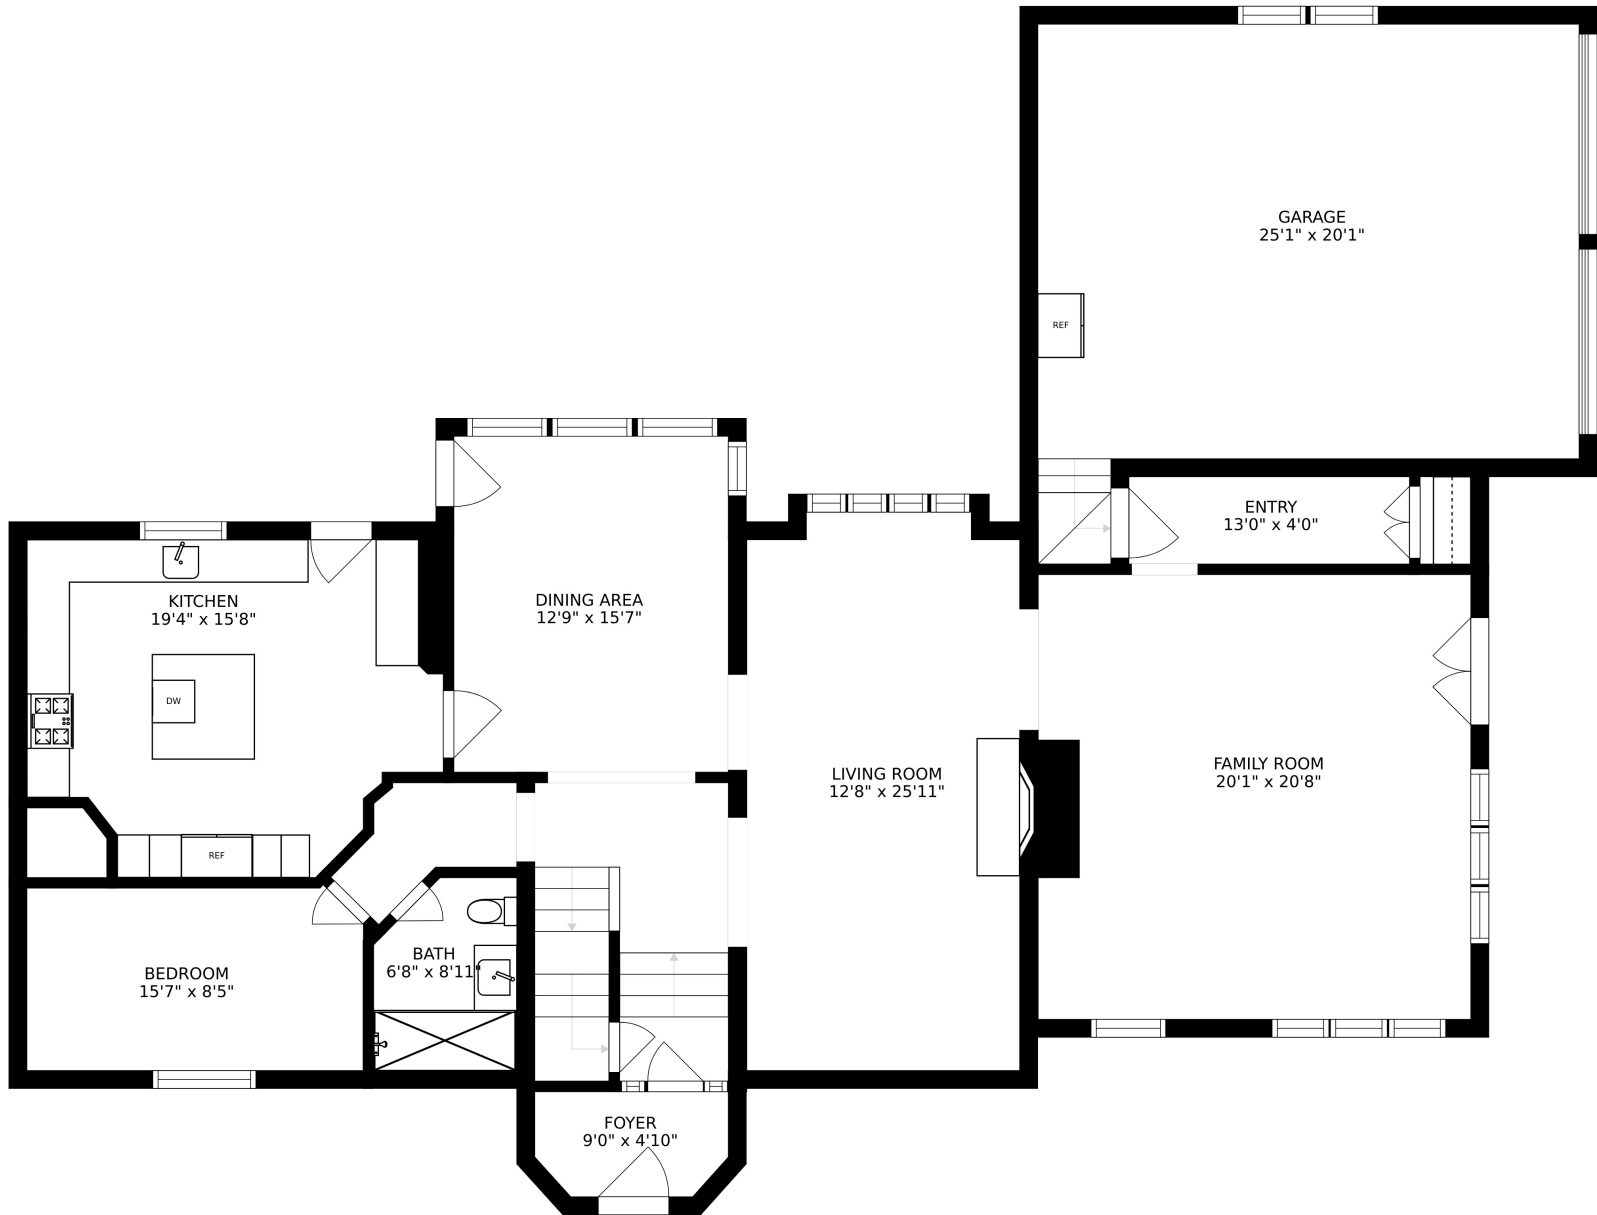

SIZES AND DIMENSIONS ARE APPROXIMATE, ACTUAL MAY VARY.

ROOM  
46'1" x 24'7"

SIZES AND DIMENSIONS ARE APPROXIMATE, ACTUAL MAY VARY.

SIZES AND DIMENSIONS ARE APPROXIMATE, ACTUAL MAY VARY.

SIZES AND DIMENSIONS ARE APPROXIMATE, ACTUAL MAY VARY.

SIZES AND DIMENSIONS ARE APPROXIMATE, ACTUAL MAY VARY.