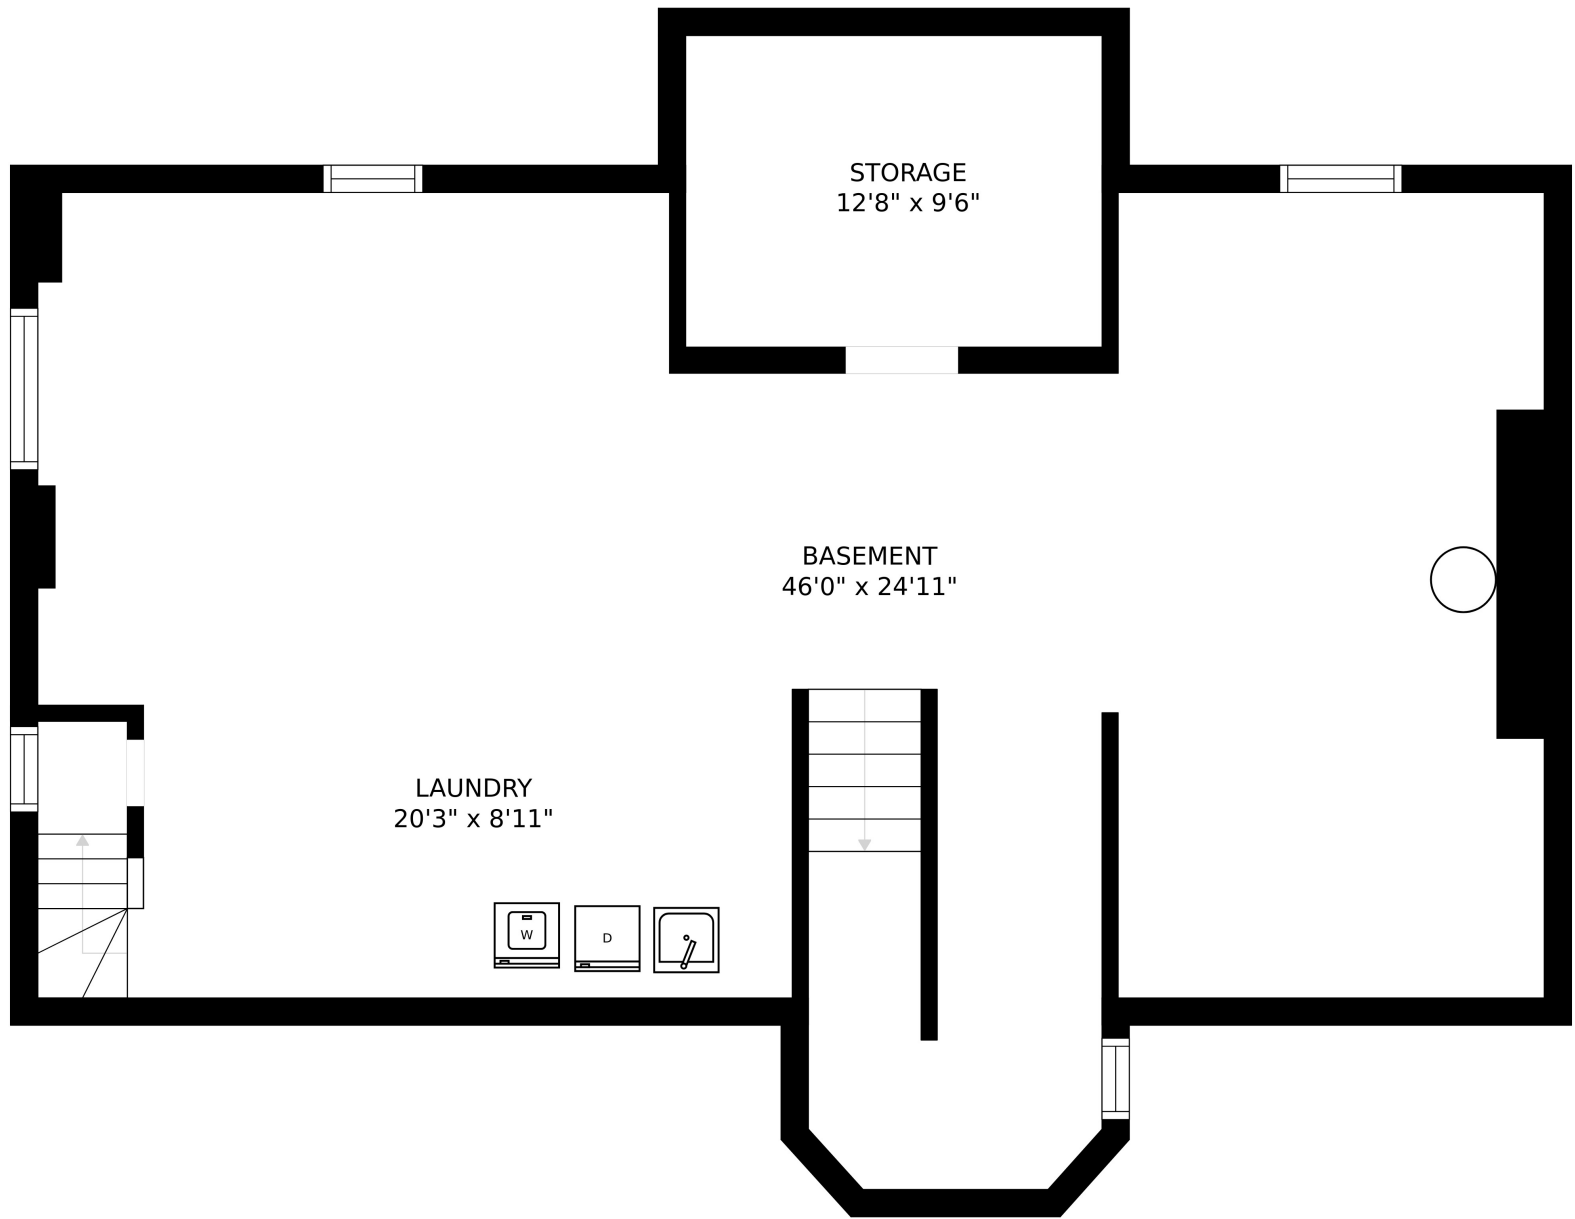

SIZES AND DIMENSIONS ARE APPROXIMATE, ACTUAL MAY VARY.

ROOM  
46'1" x 24'7"

SIZES AND DIMENSIONS ARE APPROXIMATE, ACTUAL MAY VARY.

SIZES AND DIMENSIONS ARE APPROXIMATE, ACTUAL MAY VARY.

SIZES AND DIMENSIONS ARE APPROXIMATE, ACTUAL MAY VARY.

SIZES AND DIMENSIONS ARE APPROXIMATE, ACTUAL MAY VARY.