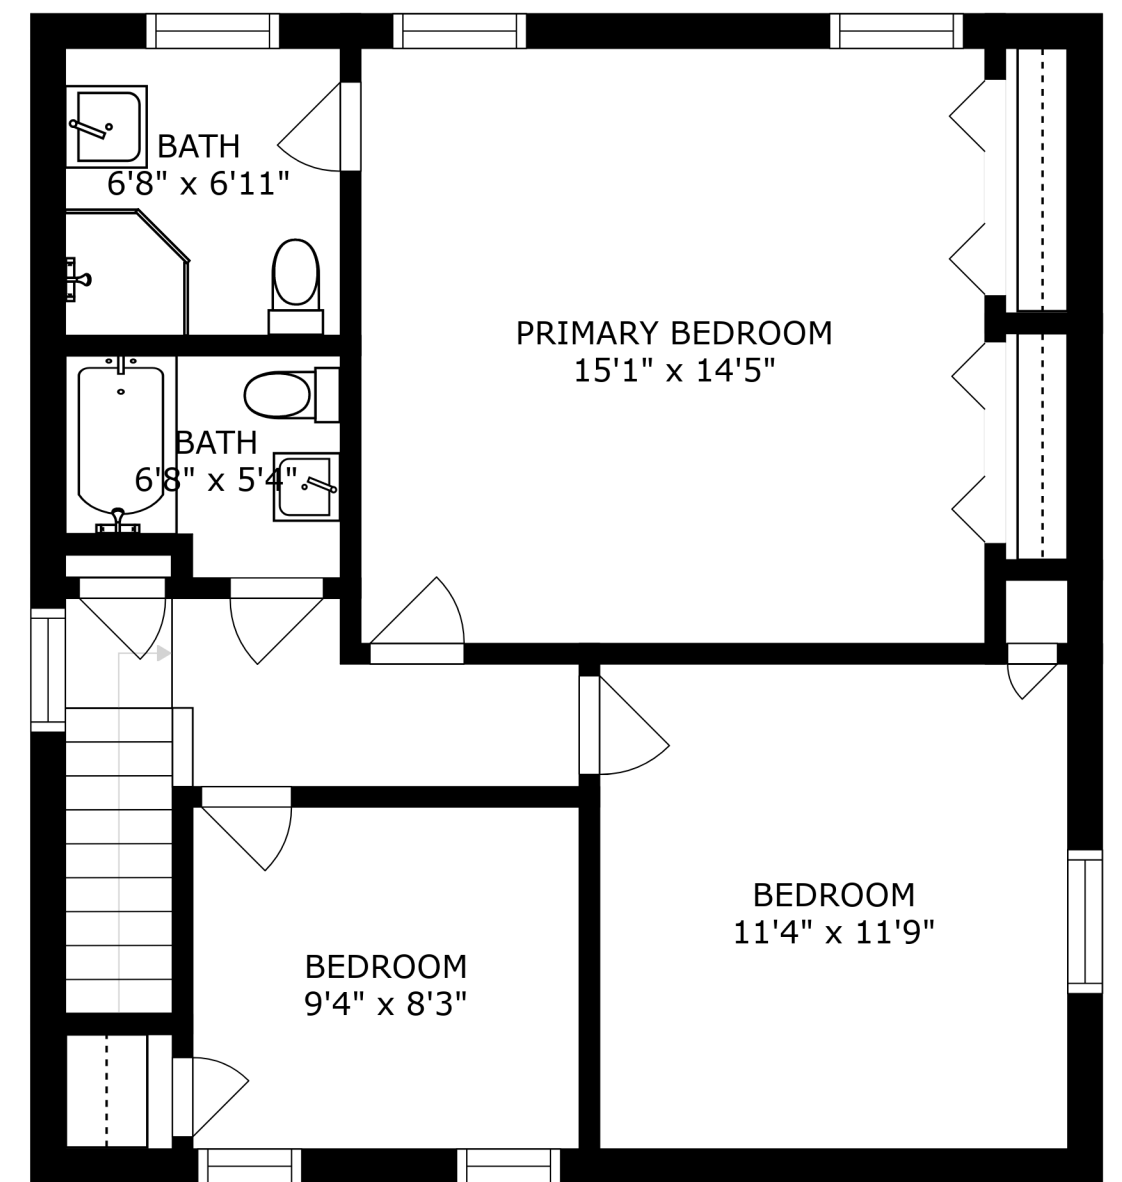

FLOOR 1

FLOOR 2

FLOOR 3

SIZES AND DIMENSIONS ARE APPROXIMATE, ACTUAL MAY VARY.

SIZES AND DIMENSIONS ARE APPROXIMATE, ACTUAL MAY VARY.

LAUNDRY
24'3" x 9'8"

SITTING ROOM
24'3" x 10'2"