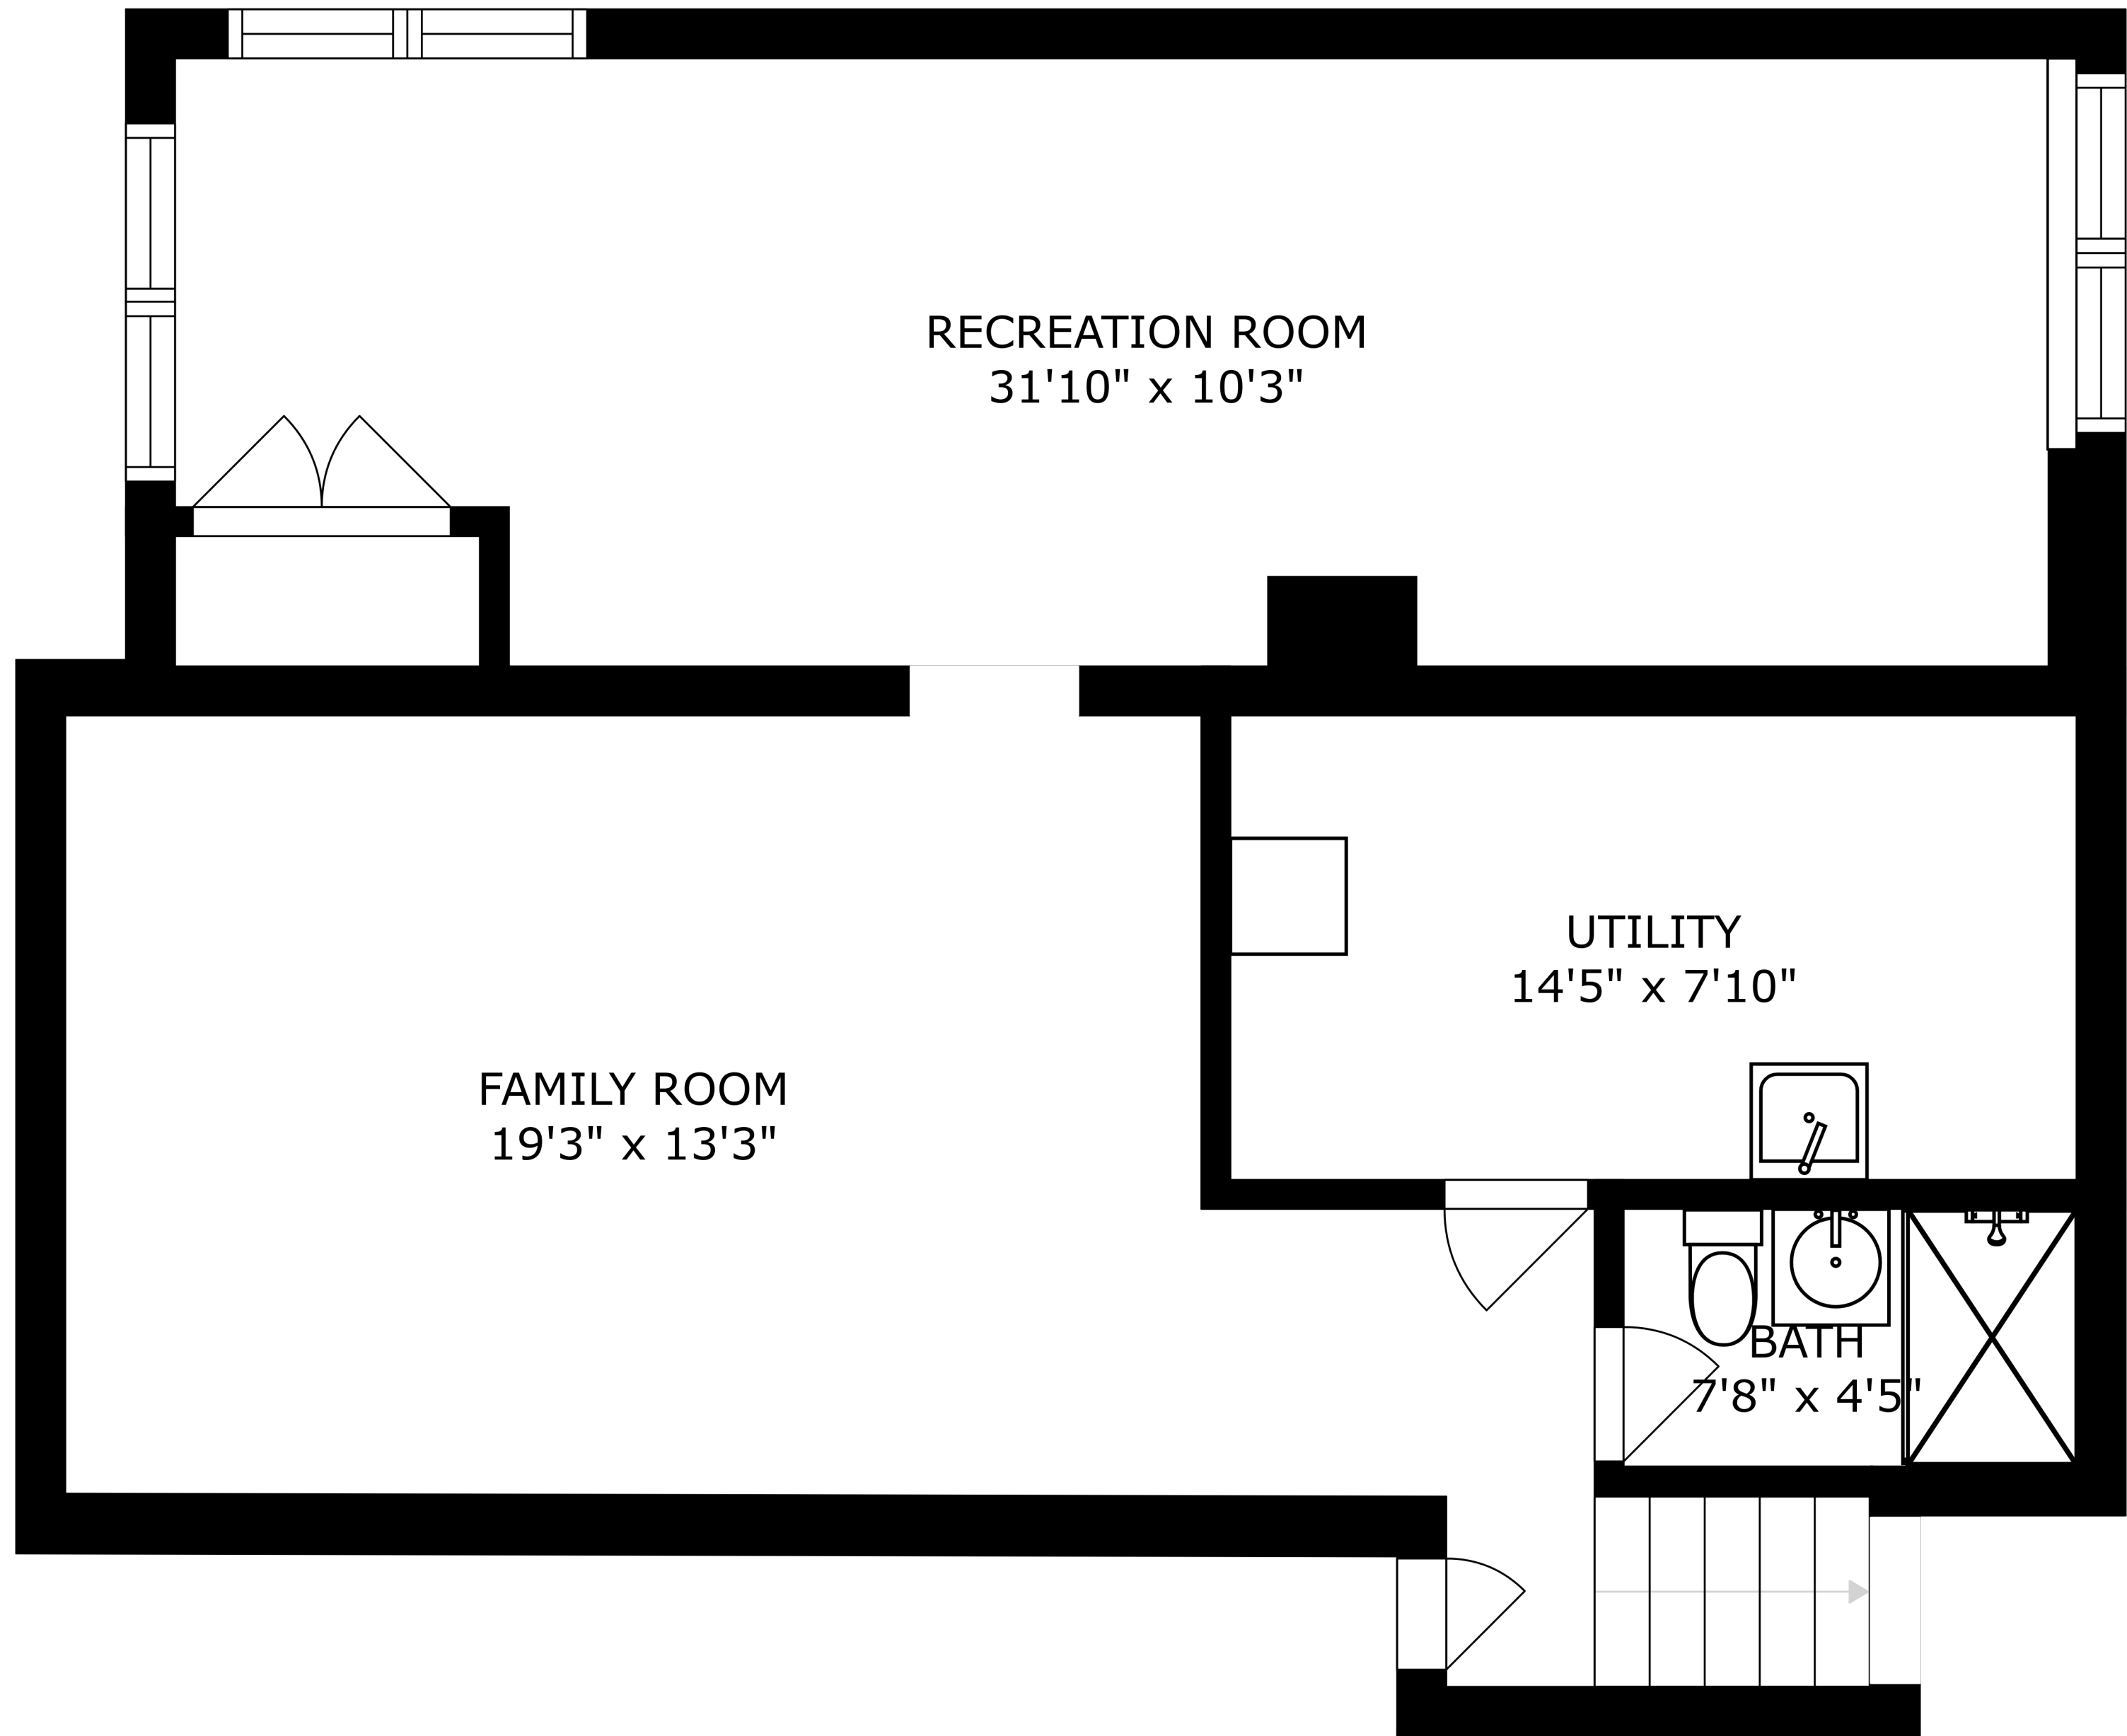

FLOOR 1

FLOOR 2

FLOOR 3

SIZES AND DIMENSIONS ARE APPROXIMATE, ACTUAL MAY VARY.

SIZES AND DIMENSIONS ARE APPROXIMATE, ACTUAL MAY VARY.

RECREATION ROOM
31'10" x 10'3"

FAMILY ROOM
19'3" x 13'3"

UTILITY
14'5" x 7'10"

BATH
7'8" x 4'5"