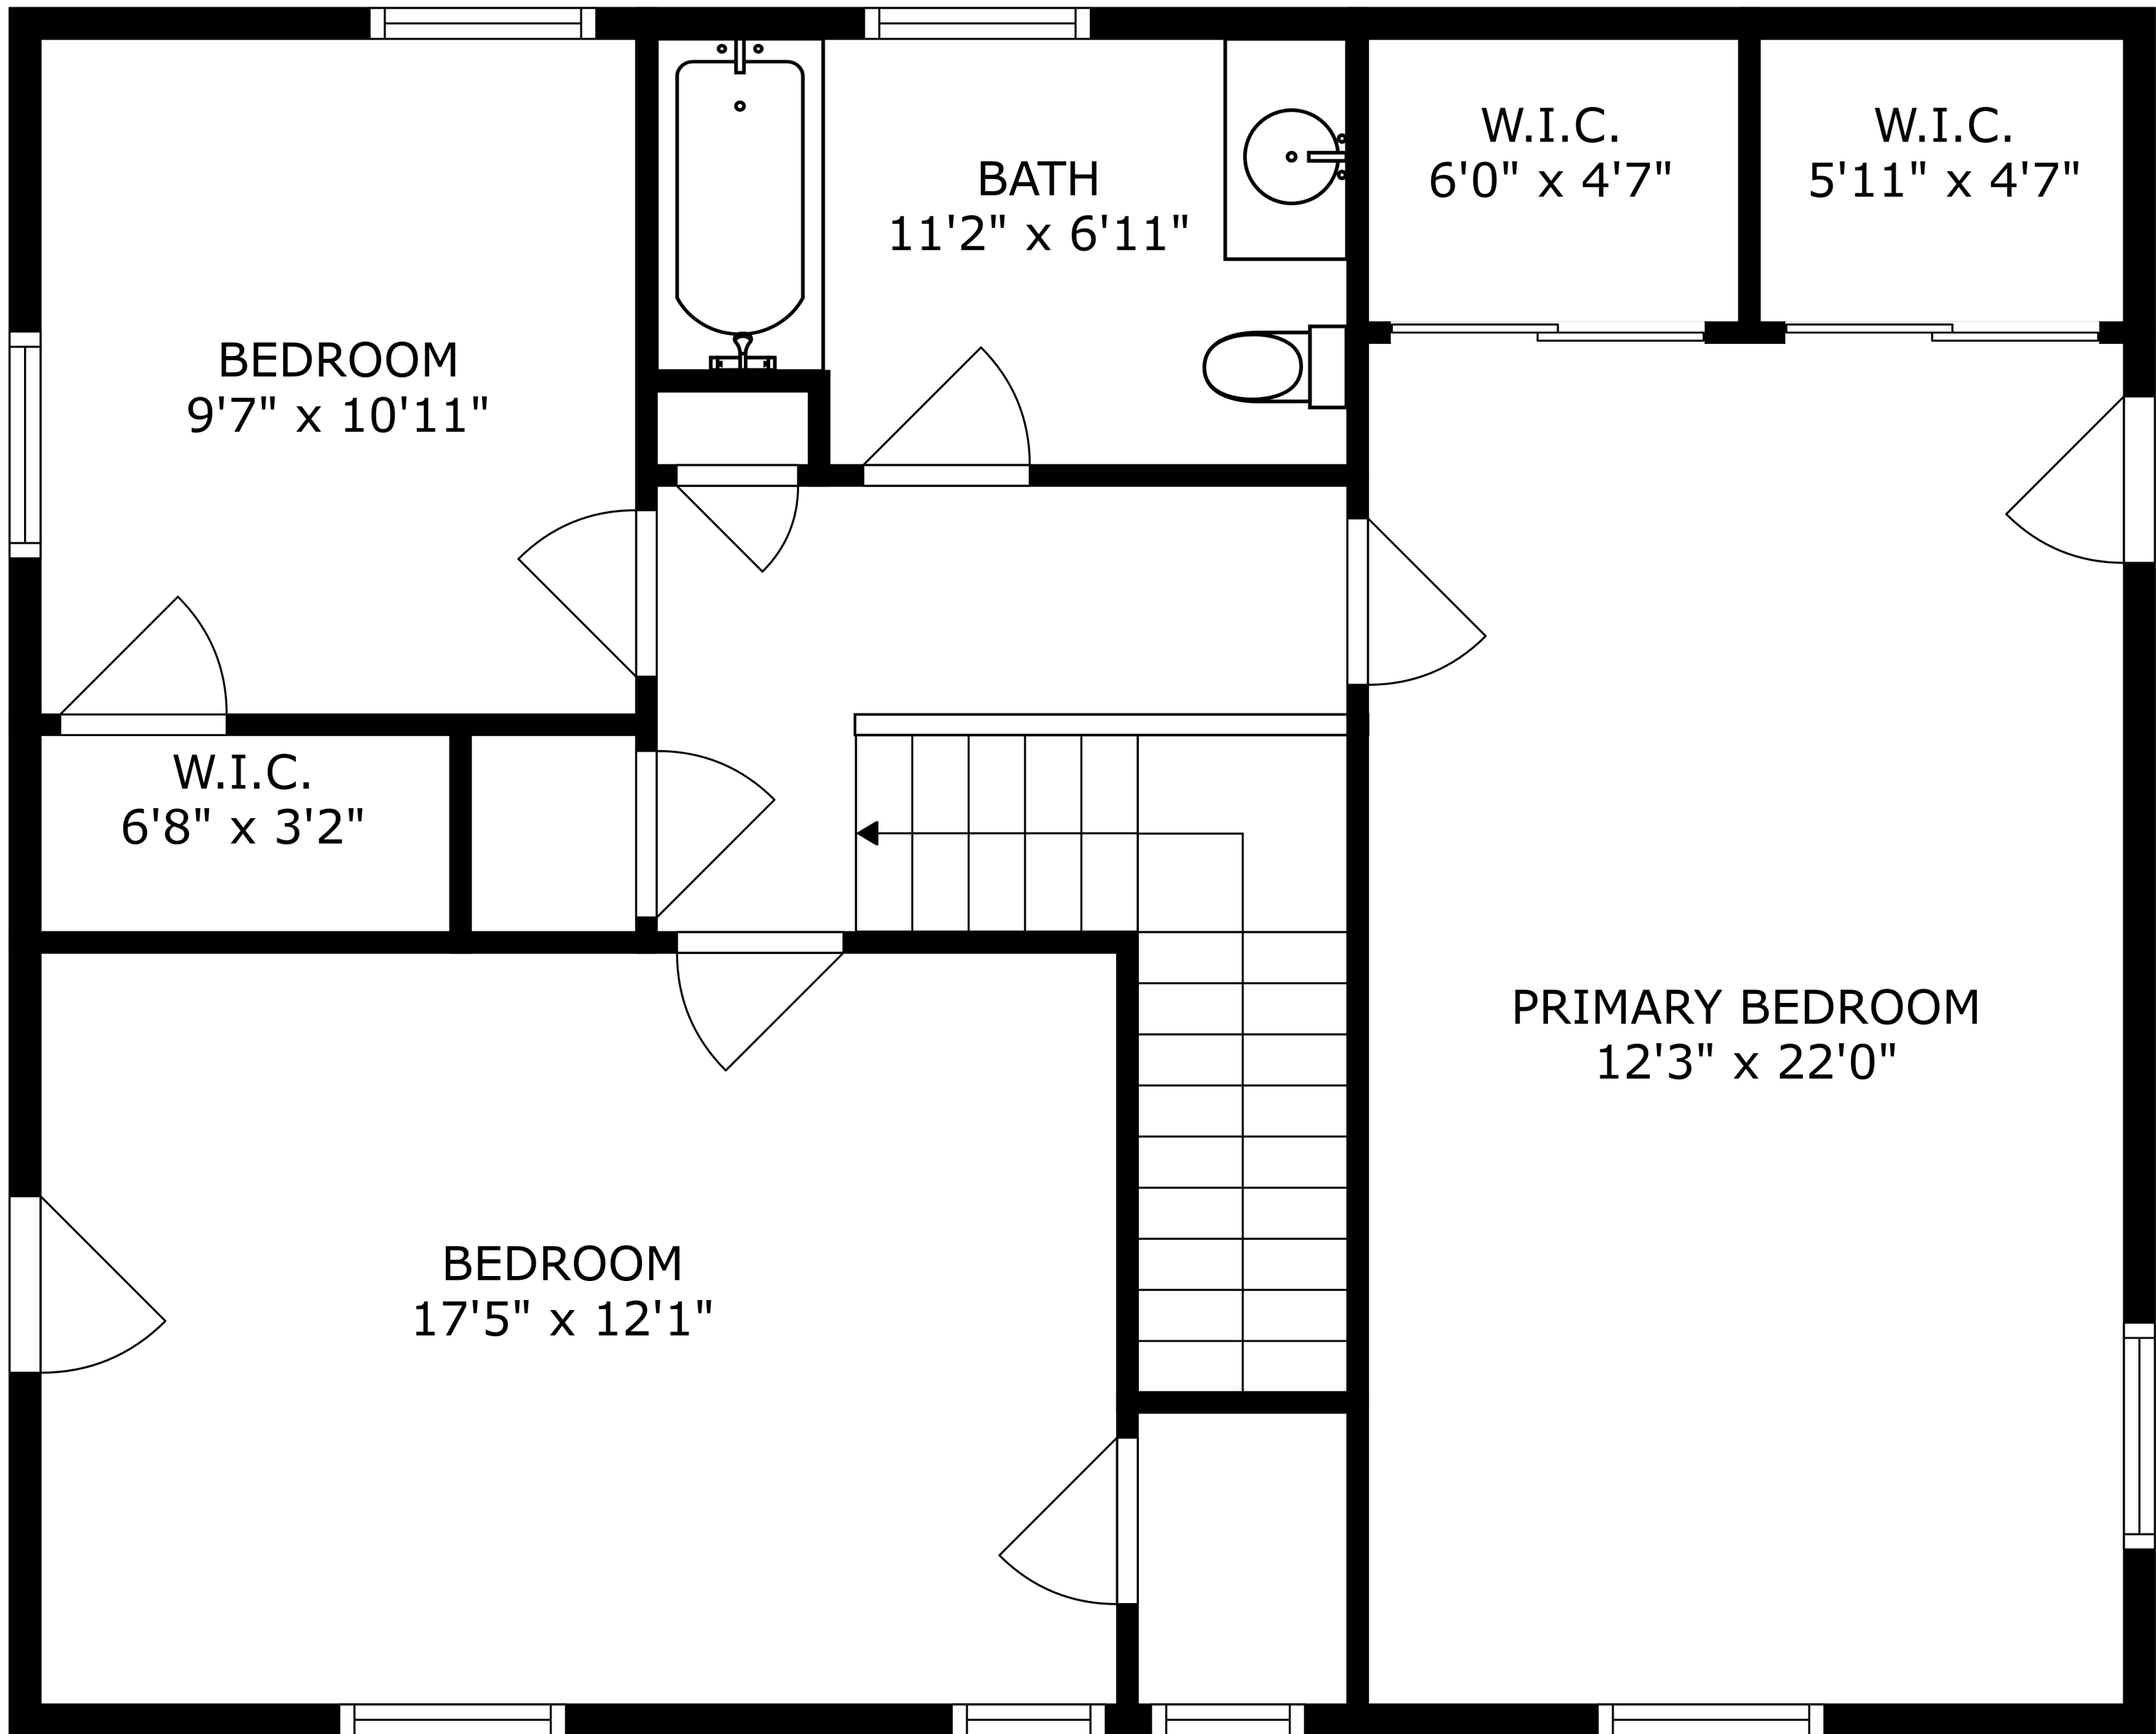

SIZES AND DIMENSIONS ARE APPROXIMATE, ACTUAL MAY VARY.

SIZES AND DIMENSIONS ARE APPROXIMATE, ACTUAL MAY VARY.

SIZES AND DIMENSIONS ARE APPROXIMATE, ACTUAL MAY VARY.

LAUNDRY
16'3" x 10'11"

ELECTRICAL ROOM
12'3" x 21'6"

RECREATION ROOM
20'0" x 17'4"

STORAGE
12'3" x 5'1"

SIZES AND DIMENSIONS ARE APPROXIMATE, ACTUAL MAY VARY.