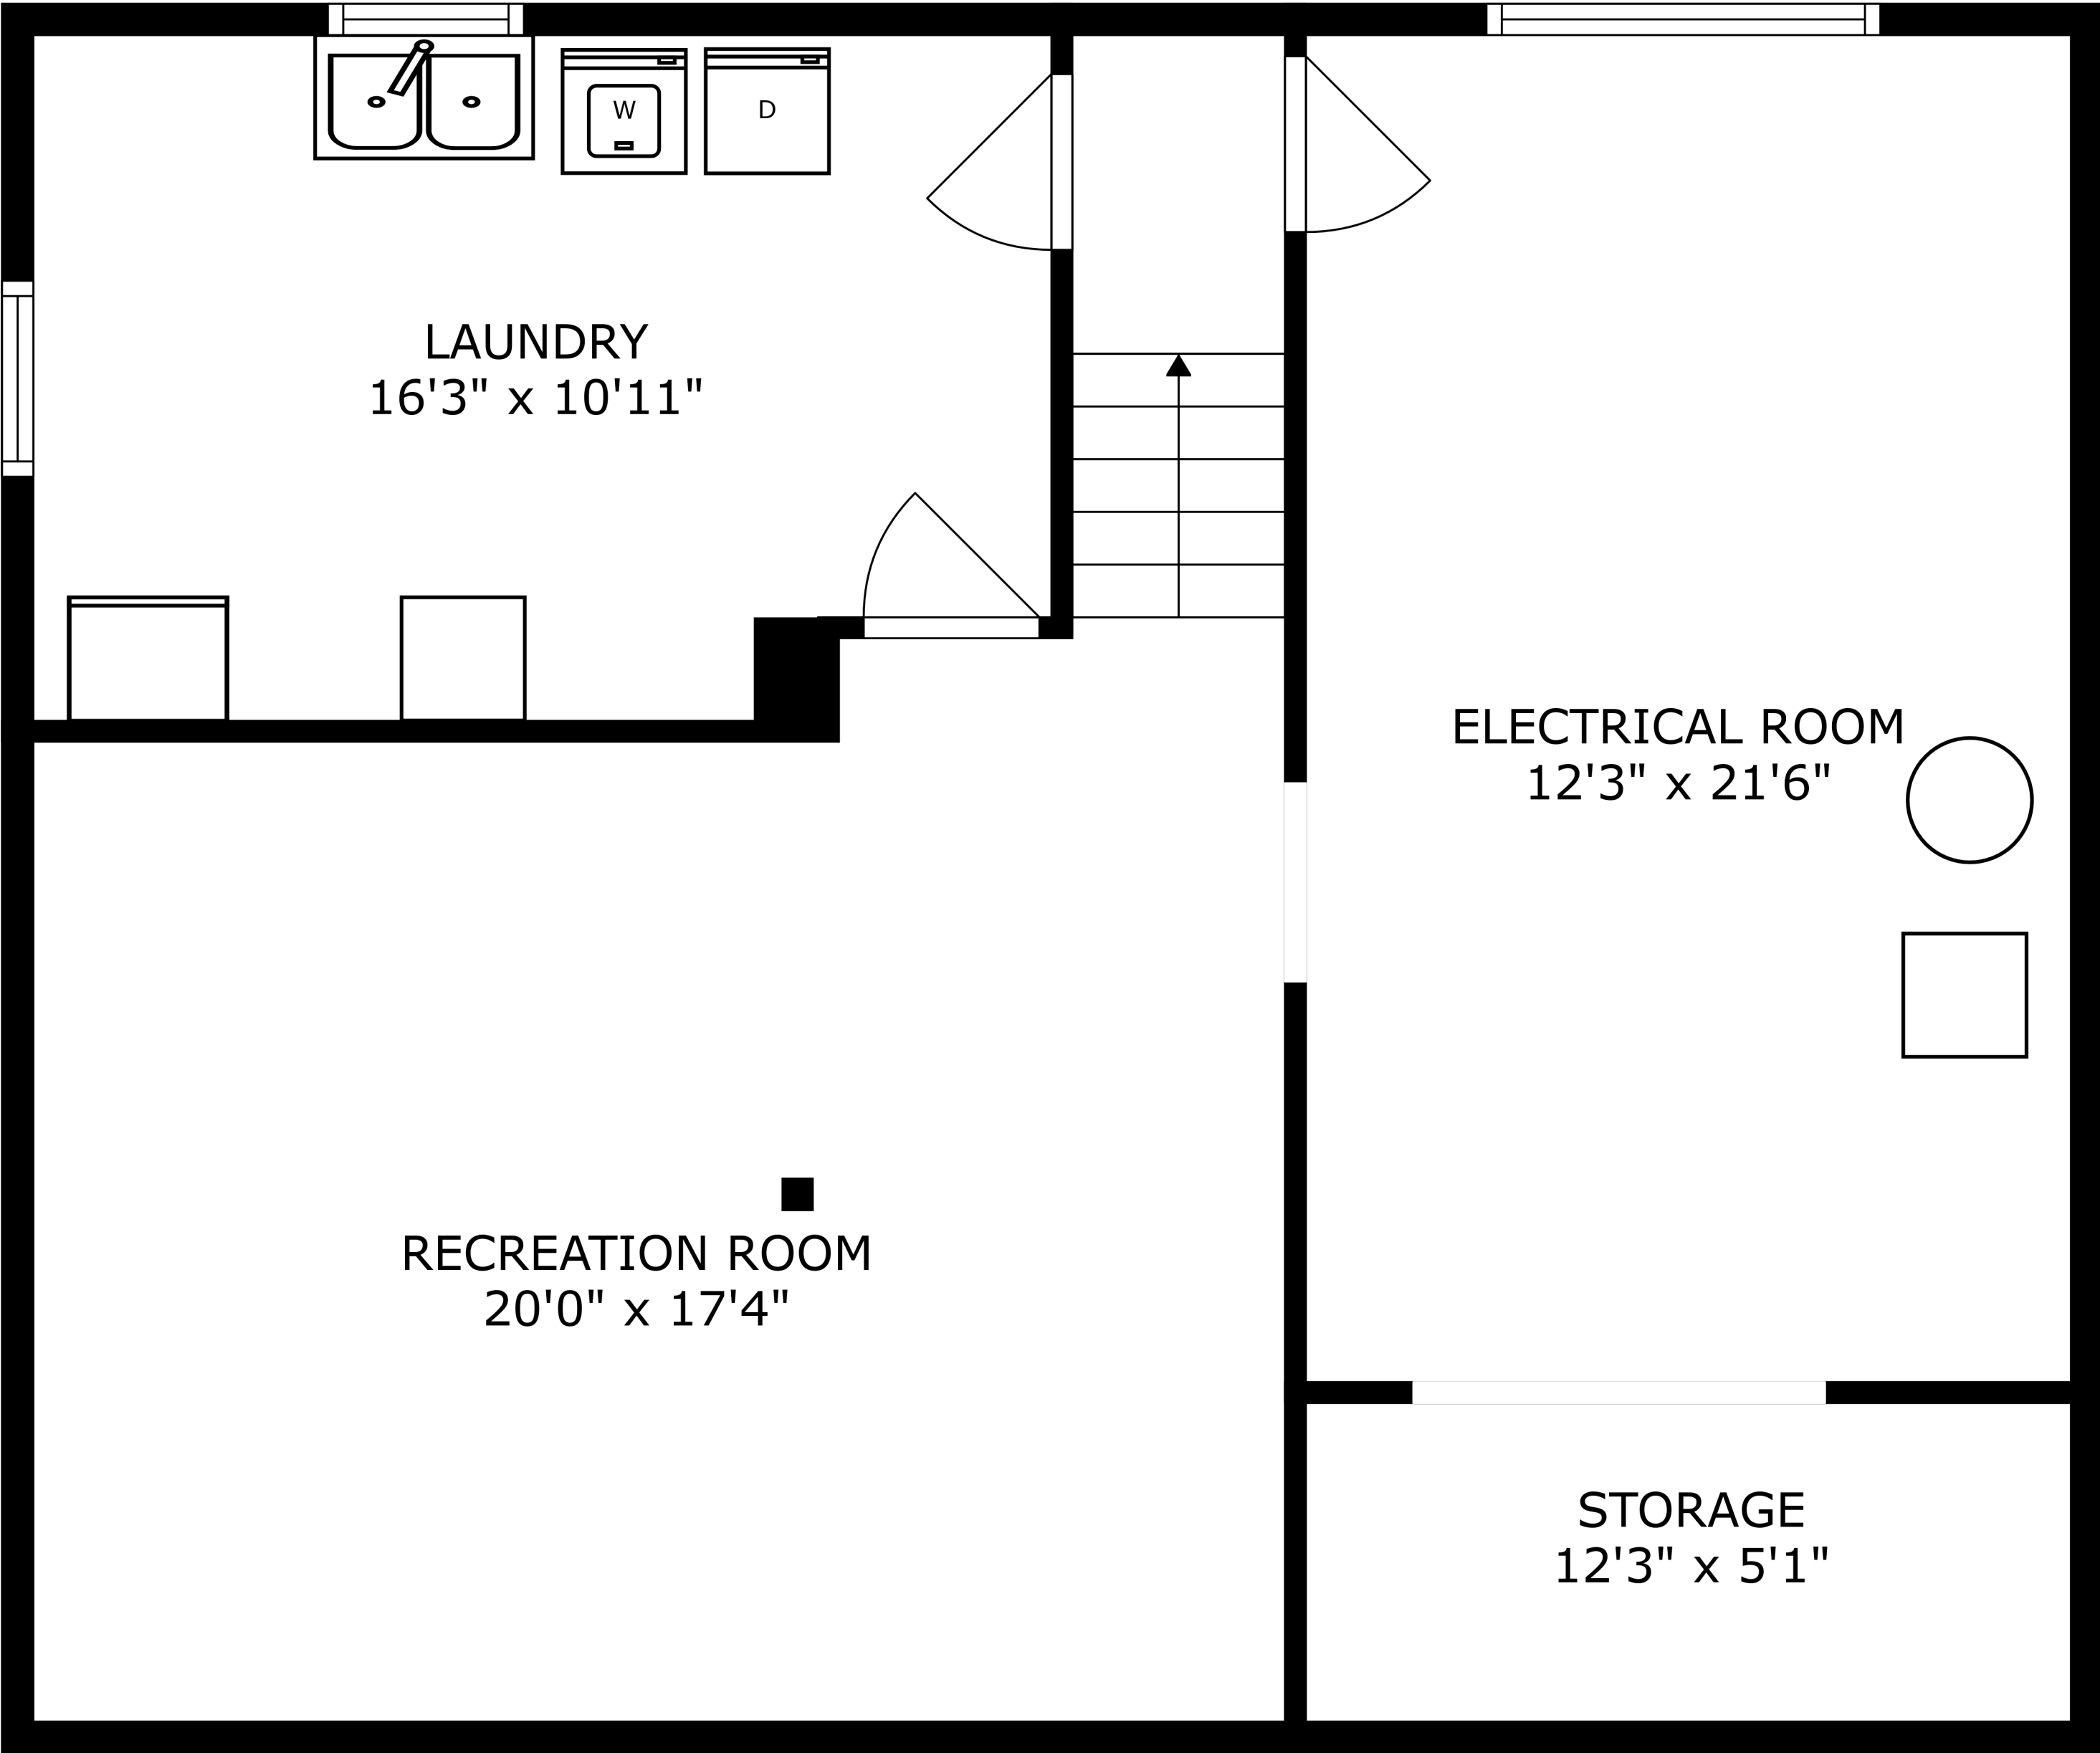

SIZES AND DIMENSIONS ARE APPROXIMATE, ACTUAL MAY VARY.

SIZES AND DIMENSIONS ARE APPROXIMATE, ACTUAL MAY VARY.

SIZES AND DIMENSIONS ARE APPROXIMATE, ACTUAL MAY VARY.

LAUNDRY
16'3" x 10'11"

ELECTRICAL ROOM
12'3" x 21'6"

RECREATION ROOM
20'0" x 17'4"

STORAGE
12'3" x 5'1"

SIZES AND DIMENSIONS ARE APPROXIMATE, ACTUAL MAY VARY.