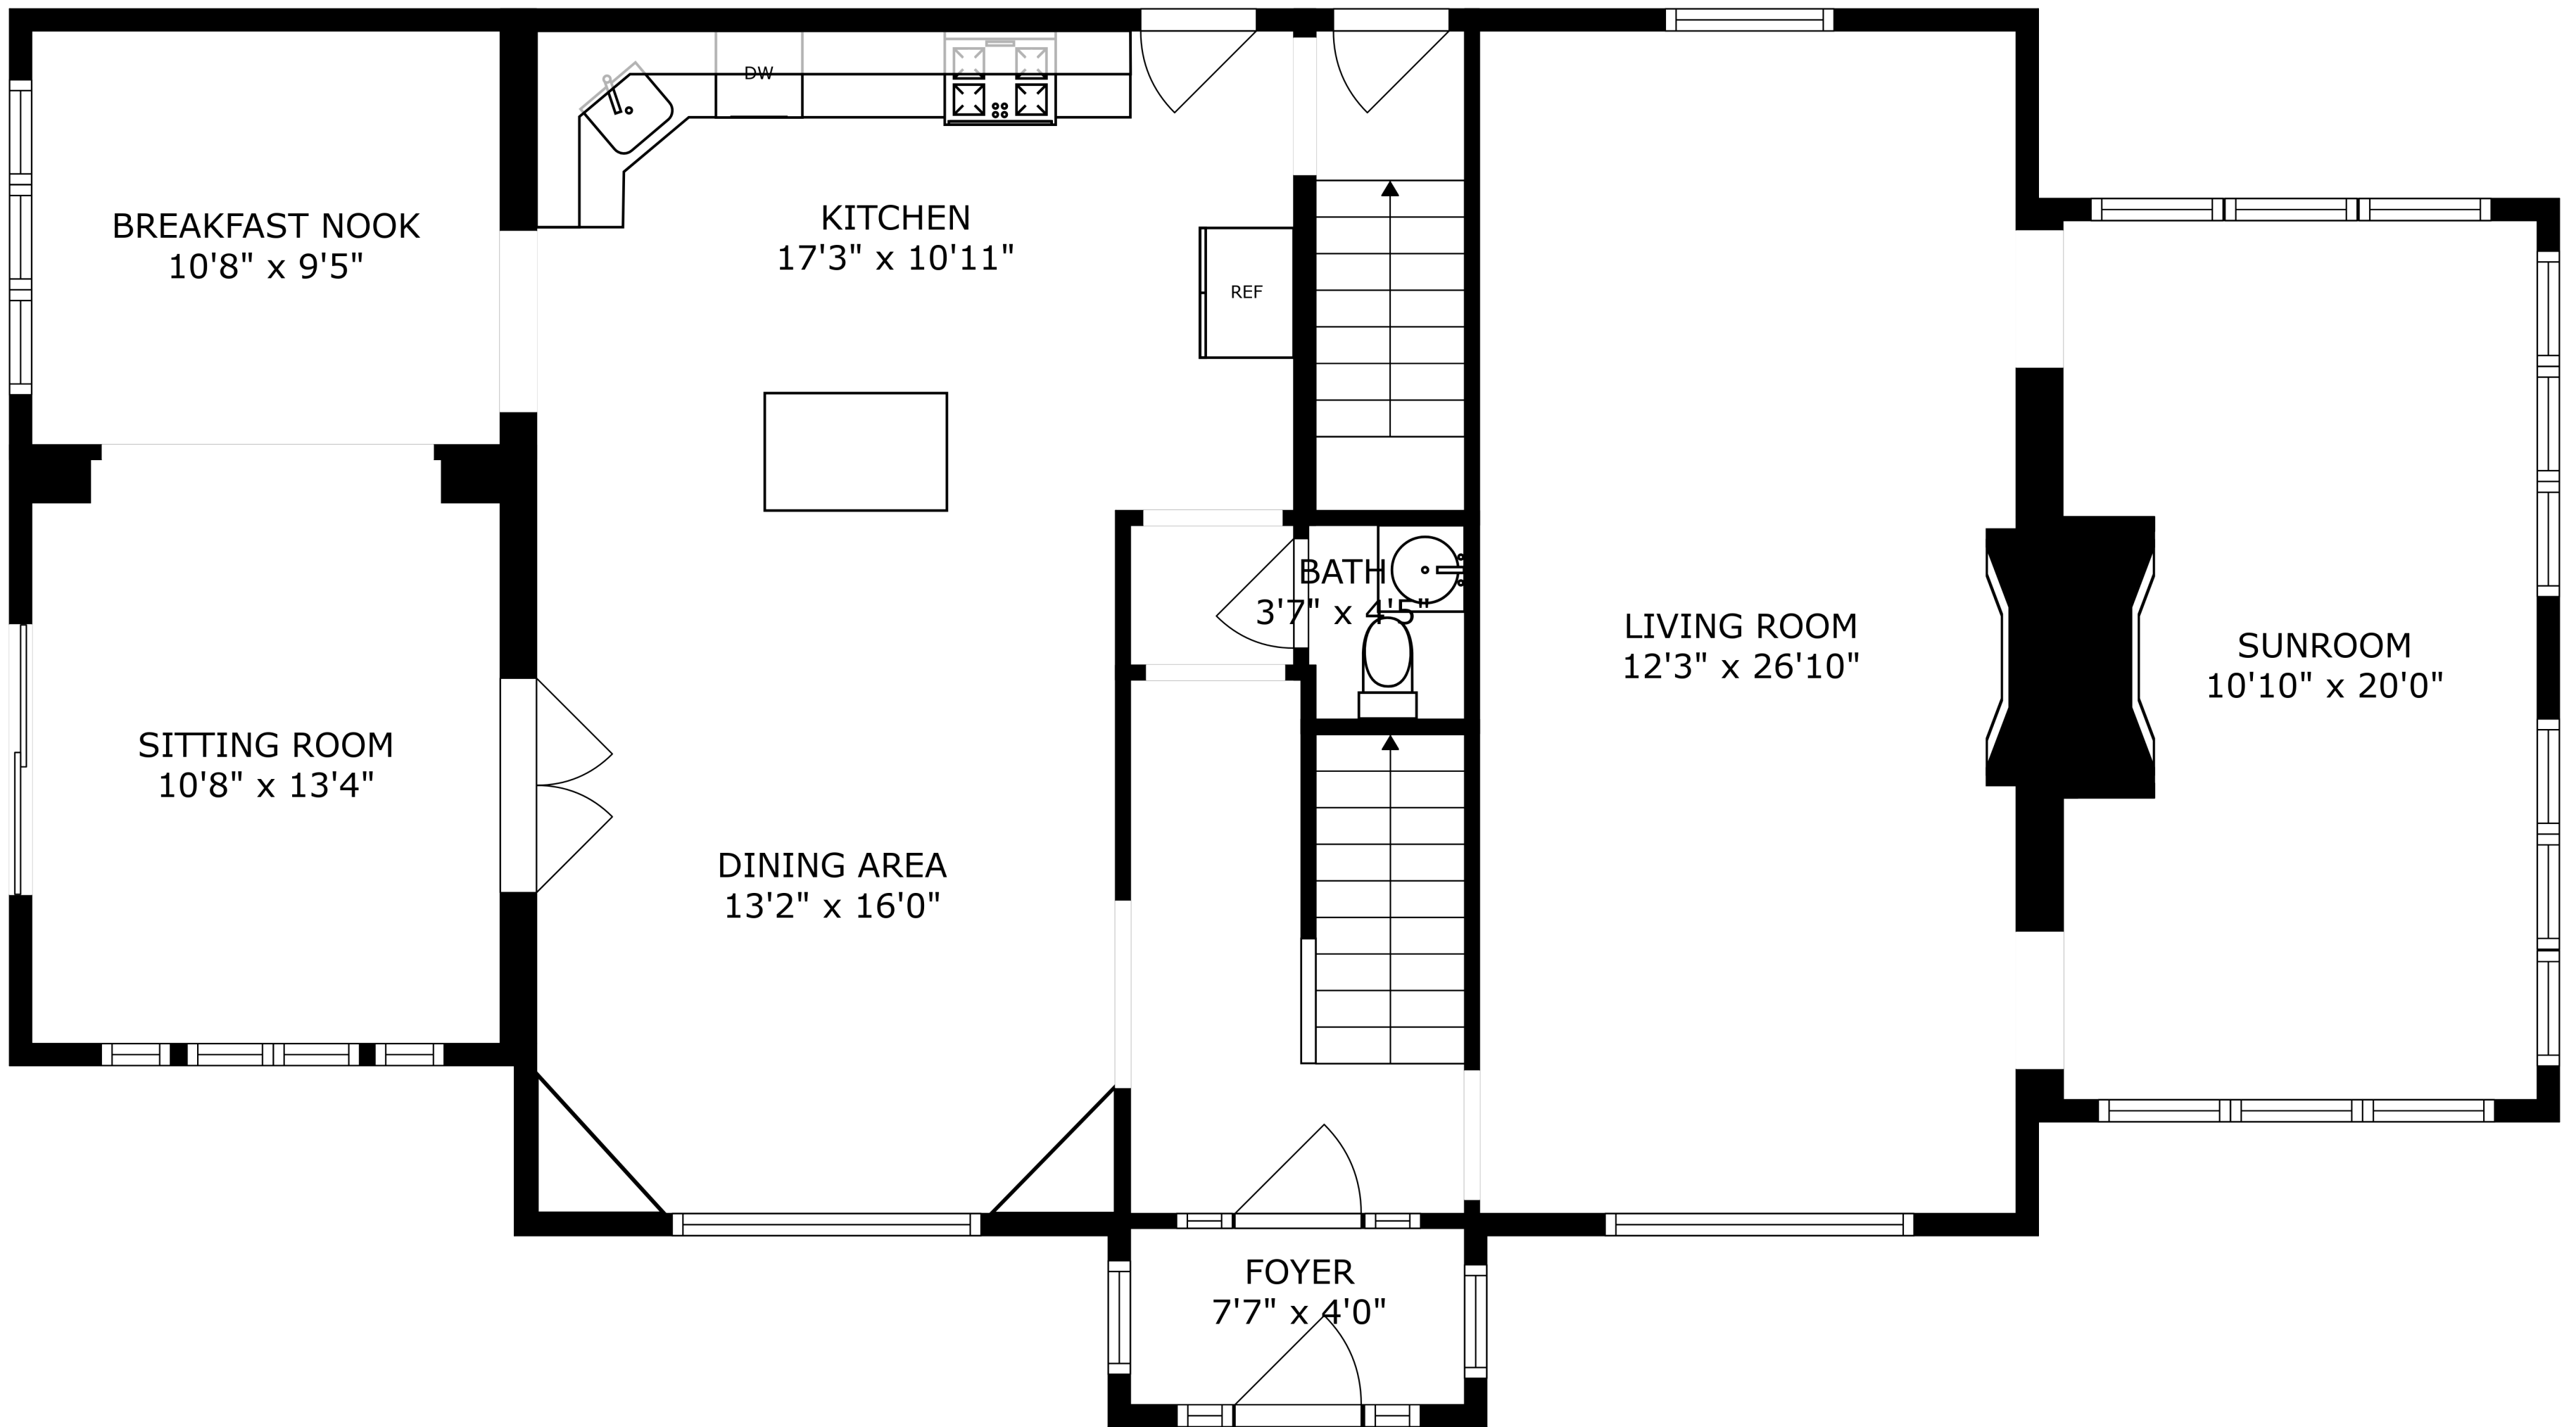

SIZES AND DIMENSIONS ARE APPROXIMATE, ACTUAL MAY VARY.

SIZES AND DIMENSIONS ARE APPROXIMATE, ACTUAL MAY VARY.

SIZES AND DIMENSIONS ARE APPROXIMATE, ACTUAL MAY VARY.

LAUNDRY
16'3" x 10'11"

ELECTRICAL ROOM
12'3" x 21'6"

RECREATION ROOM
20'0" x 17'4"

STORAGE
12'3" x 5'1"

SIZES AND DIMENSIONS ARE APPROXIMATE, ACTUAL MAY VARY.