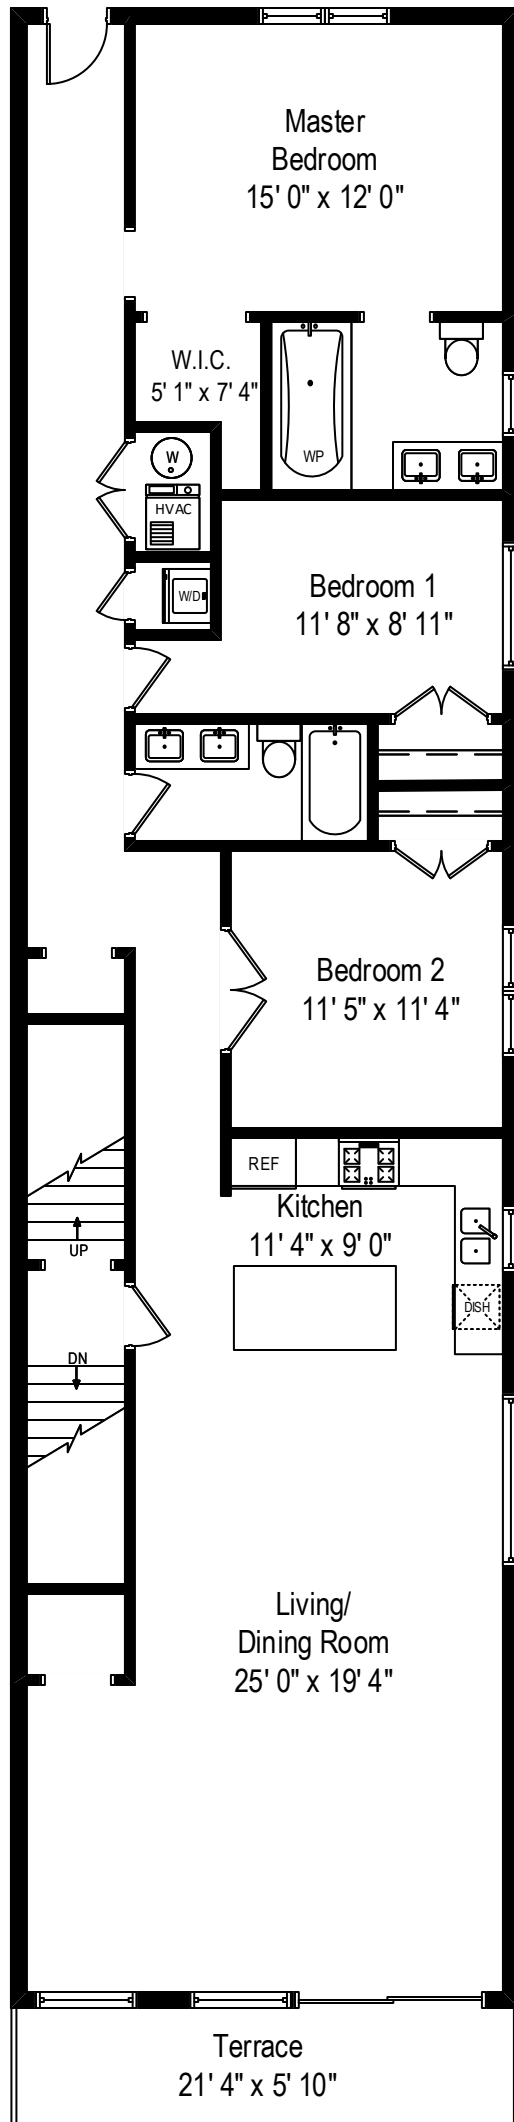

1903 W. Irving Park - Chicago, IL 60613

First Level (Unit 1)

1903 W. Irving Park - Chicago, IL 60613

Second Level (Unit 2)

1903 W. Irving Park - Chicago, IL 60613

Third Level (Unit 3)

All dimensions are approximate. This plan is for marketing purposes only.

1903 W. Irving Park - Chicago, IL 60613

Fourth Level

1903 W. Irving Park - Chicago, IL 60613

Lower Level (Unit 1)

All dimensions are approximate. This plan is for marketing purposes only.