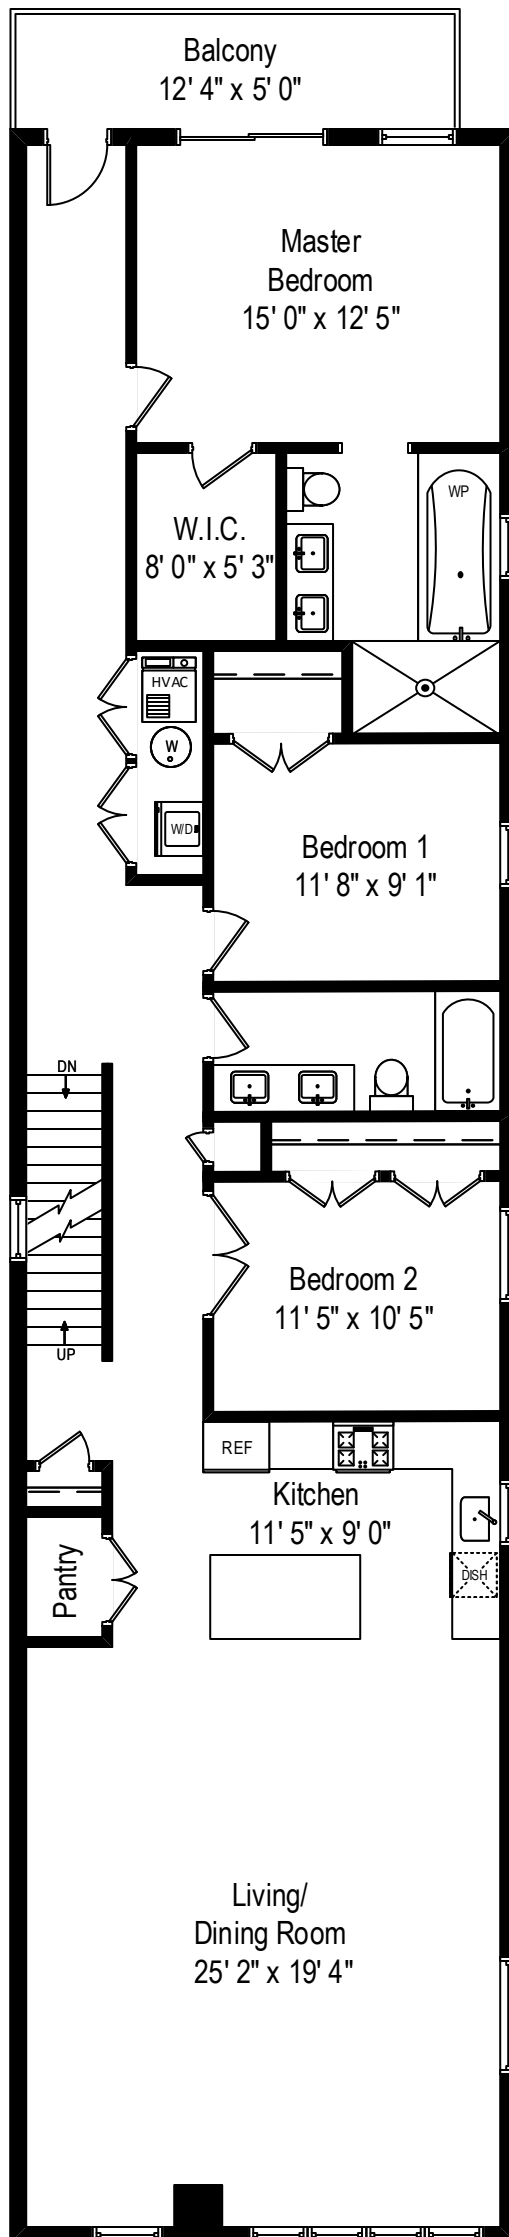

1903 W. Irving Park - Chicago, IL 60613

First Level (Unit 1)

1903 W. Irving Park - Chicago, IL 60613

Second Level (Unit 2)

1903 W. Irving Park - Chicago, IL 60613

Third Level (Unit 3)

All dimensions are approximate. This plan is for marketing purposes only.

1903 W. Irving Park - Chicago, IL 60613

Fourth Level

1903 W. Irving Park - Chicago, IL 60613

Lower Level (Unit 1)

All dimensions are approximate. This plan is for marketing purposes only.