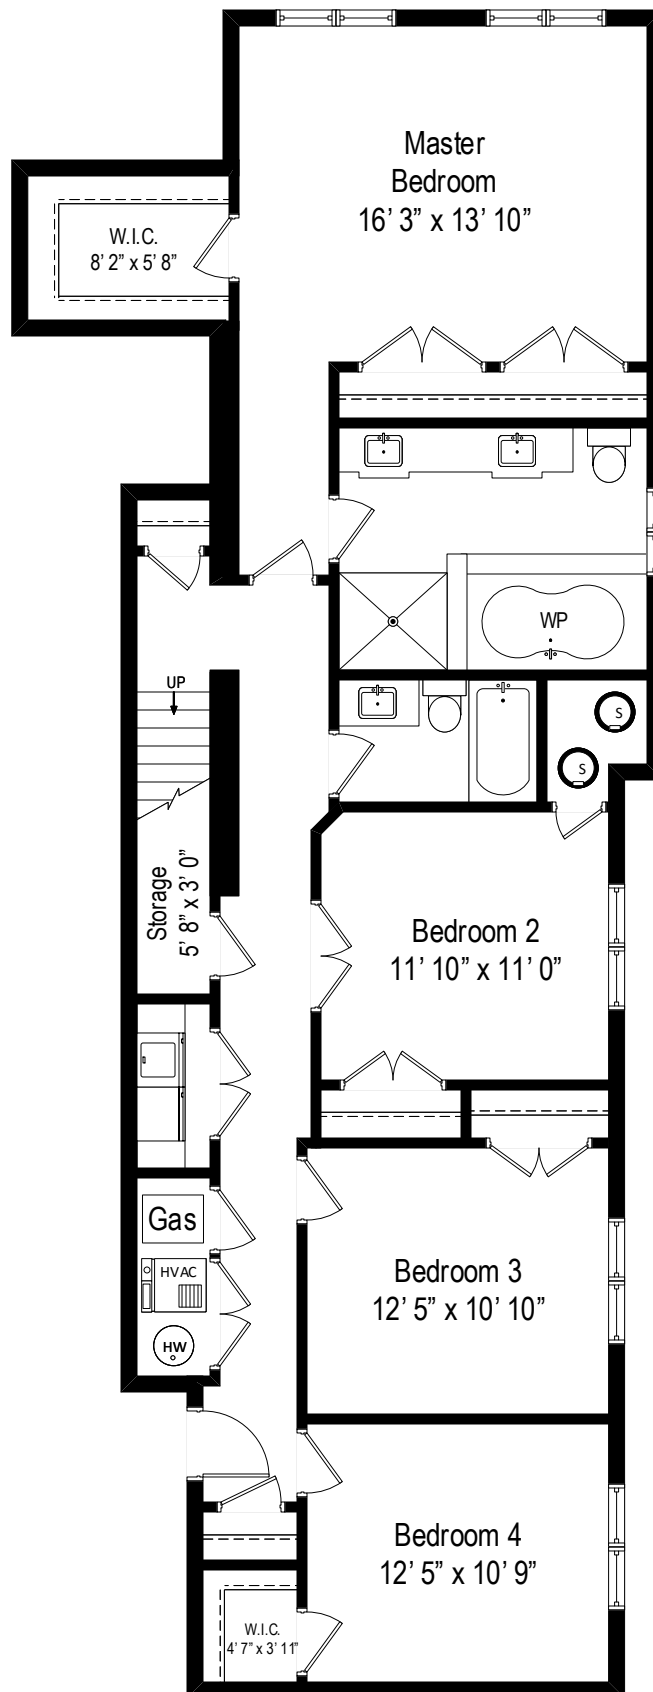

1312 W. Webster Unit 1W – Chicago, IL 60614

First Level

All dimensions are approximate. This plan is for marketing purposes only.

1312 W. Webster Unit 1W – Chicago, IL 60614

Lower Level

All dimensions are approximate. This plan is for marketing purposes only.