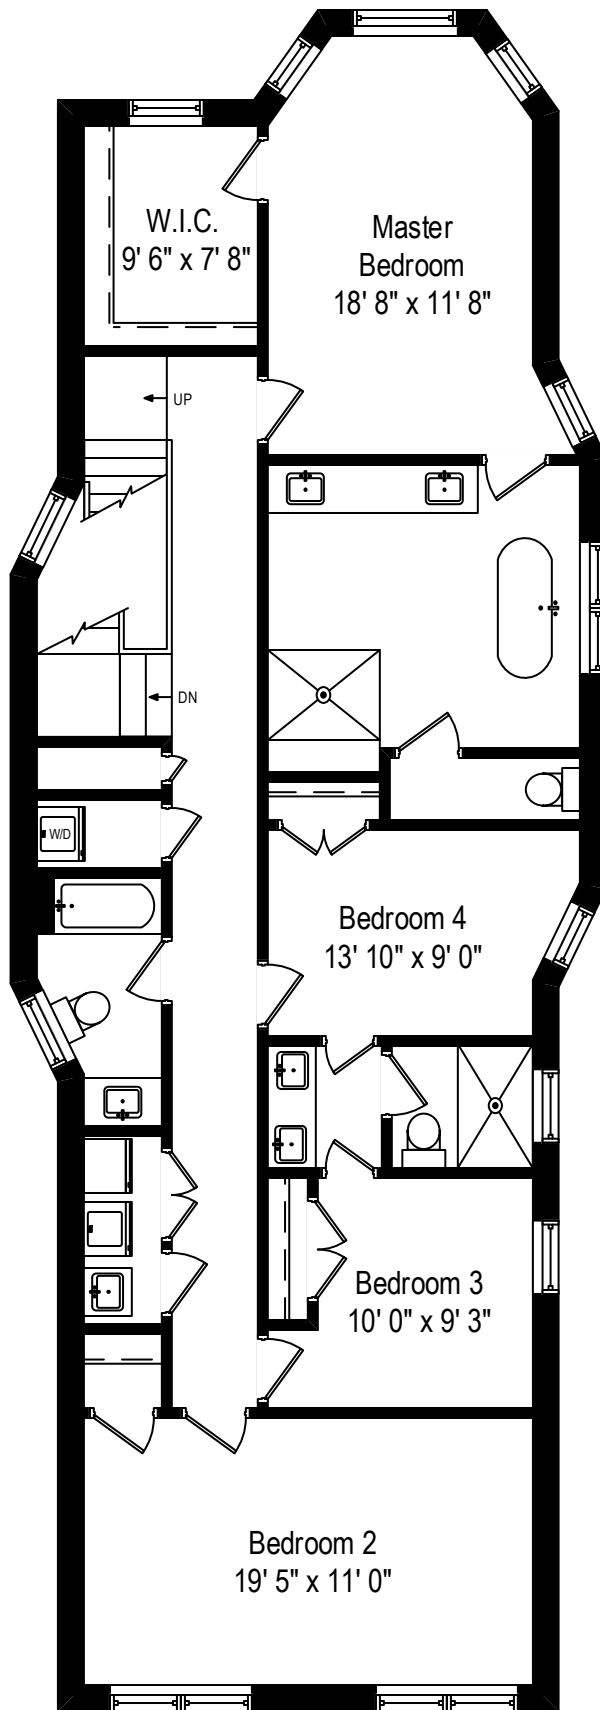

1330 W. Newport Avenue - Chicago, IL 60657

First Level

1330 W. Newport Avenue - Chicago, IL 60657

Second Level

All dimensions are approximate. This plan is for marketing purposes only.

1330 W. Newport Avenue - Chicago, IL 60657

Third Level

1330 W. Newport Avenue - Chicago, IL 60657

Lower Level