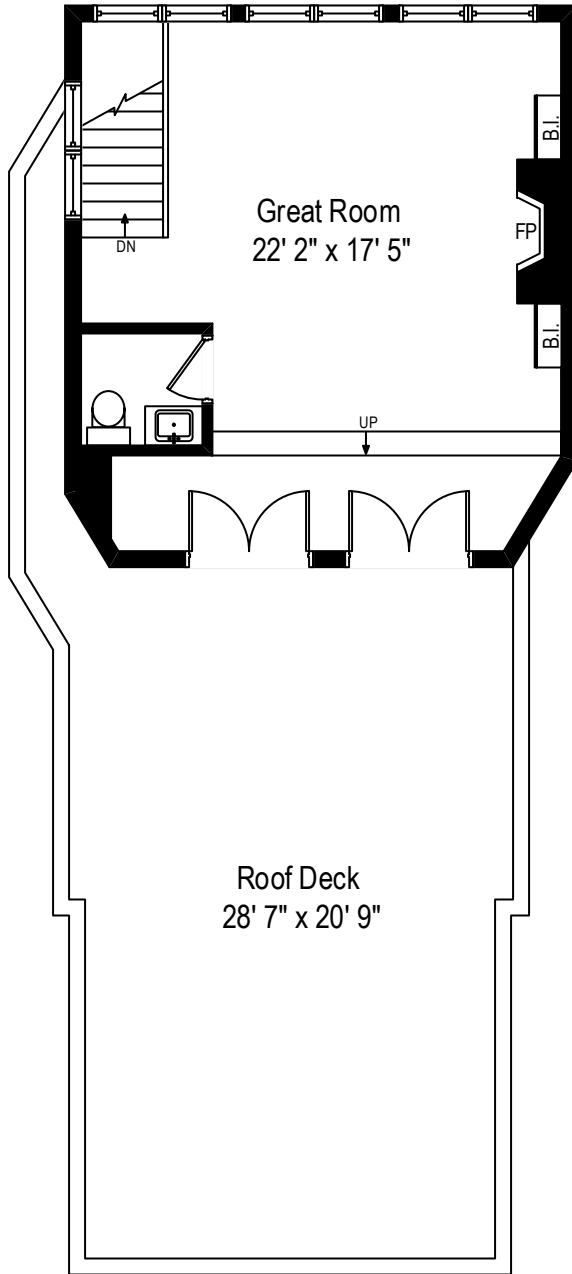

1330 W. Newport Avenue - Chicago, IL 60657

First Level

1330 W. Newport Avenue - Chicago, IL 60657

Second Level

All dimensions are approximate. This plan is for marketing purposes only.

1330 W. Newport Avenue - Chicago, IL 60657