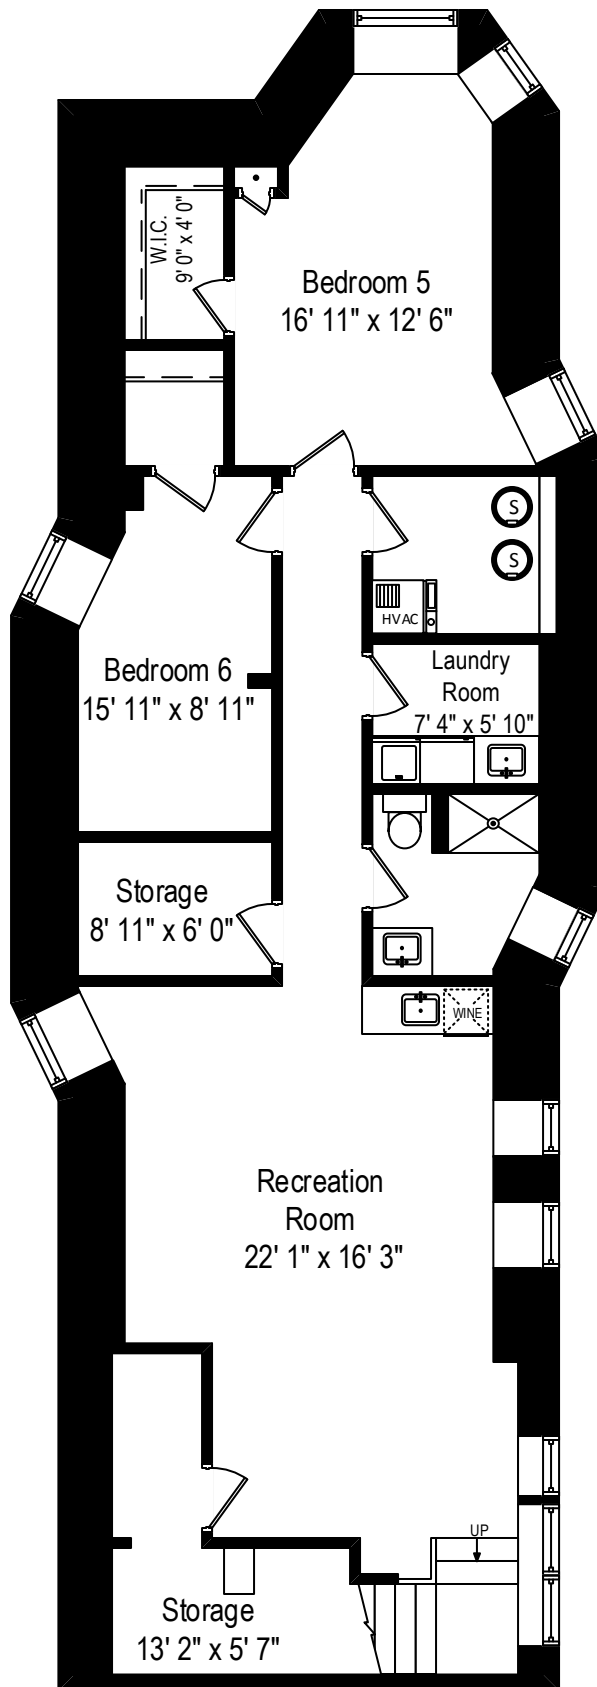

1330 W. Newport Avenue - Chicago, IL 60657

First Level

1330 W. Newport Avenue - Chicago, IL 60657

Second Level

All dimensions are approximate. This plan is for marketing purposes only.

1330 W. Newport Avenue - Chicago, IL 60657

Third Level

1330 W. Newport Avenue - Chicago, IL 60657

Lower Level