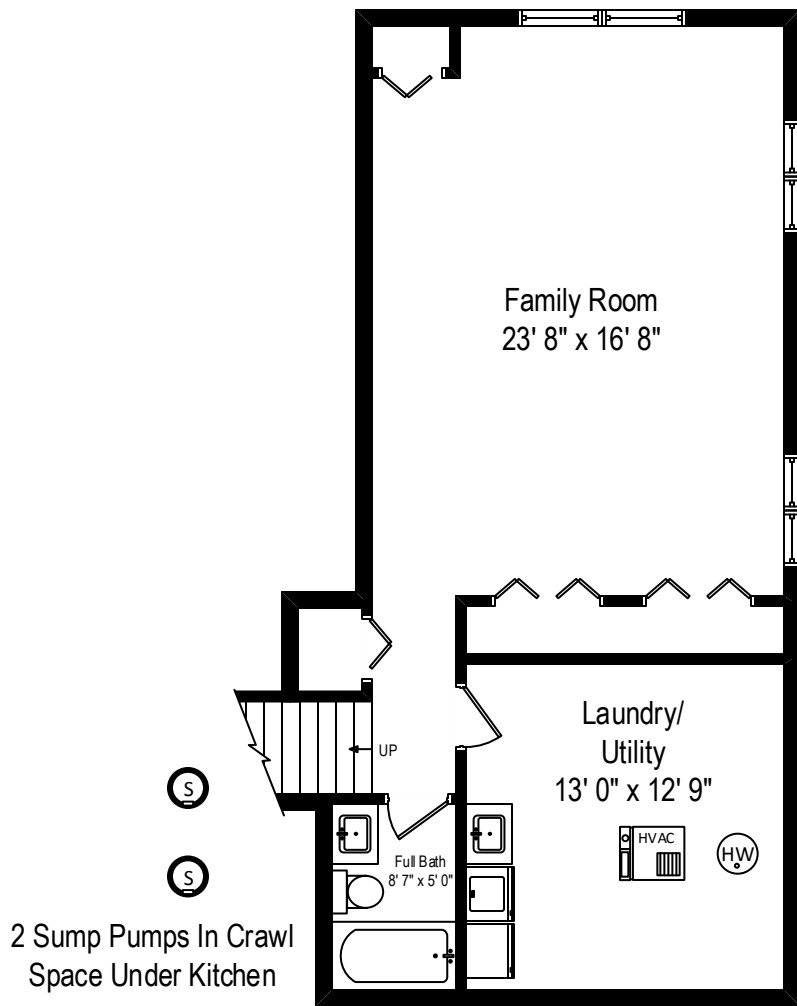

232 Sunset – Wilmette, IL 60091

First Level

232 Sunset – Wilmette, IL 60091

Second Level

All dimensions are approximate. This plan is for marketing purposes only.

232 Sunset – Wilmette, IL 60091

Lower Level