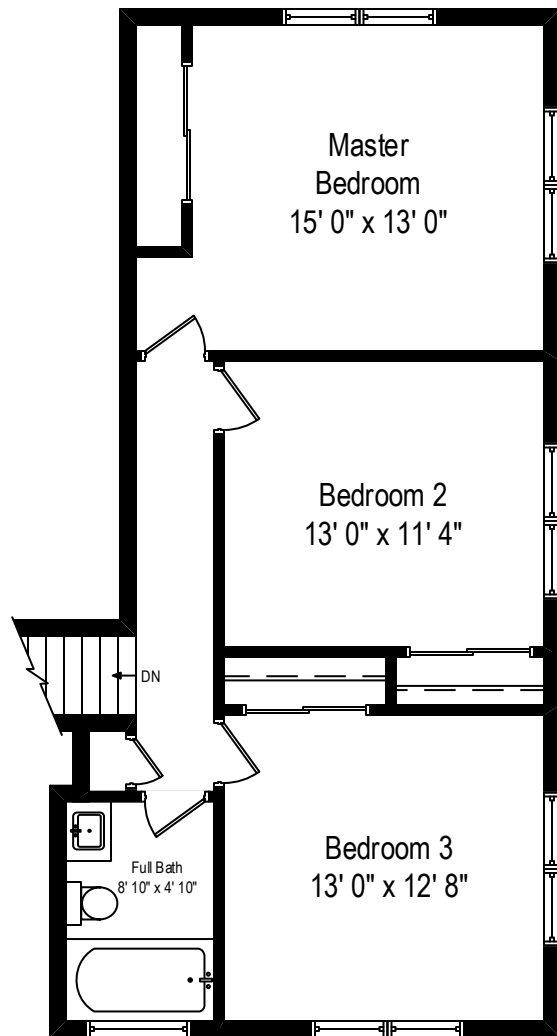

232 Sunset – Wilmette, IL 60091

First Level

232 Sunset – Wilmette, IL 60091

Second Level

All dimensions are approximate. This plan is for marketing purposes only.

232 Sunset – Wilmette, IL 60091

Lower Level