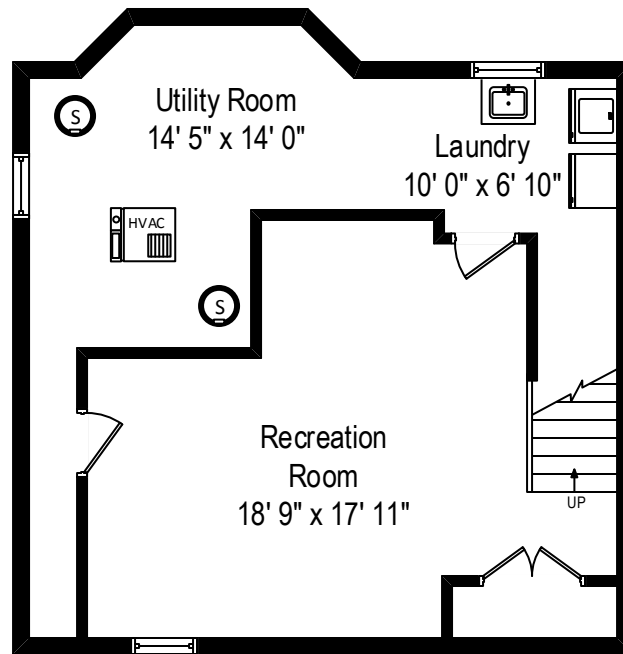

8526 Kedvale – Skokie, IL 60076

First Level

All dimensions are approximate. This plan is for marketing purposes only.

8526 Kedvale – Skokie, IL 60076

Second Level

All dimensions are approximate. This plan is for marketing purposes only.

8526 Kedvale – Skokie, IL 60076

Lower Level

All dimensions are approximate. This plan is for marketing purposes only.