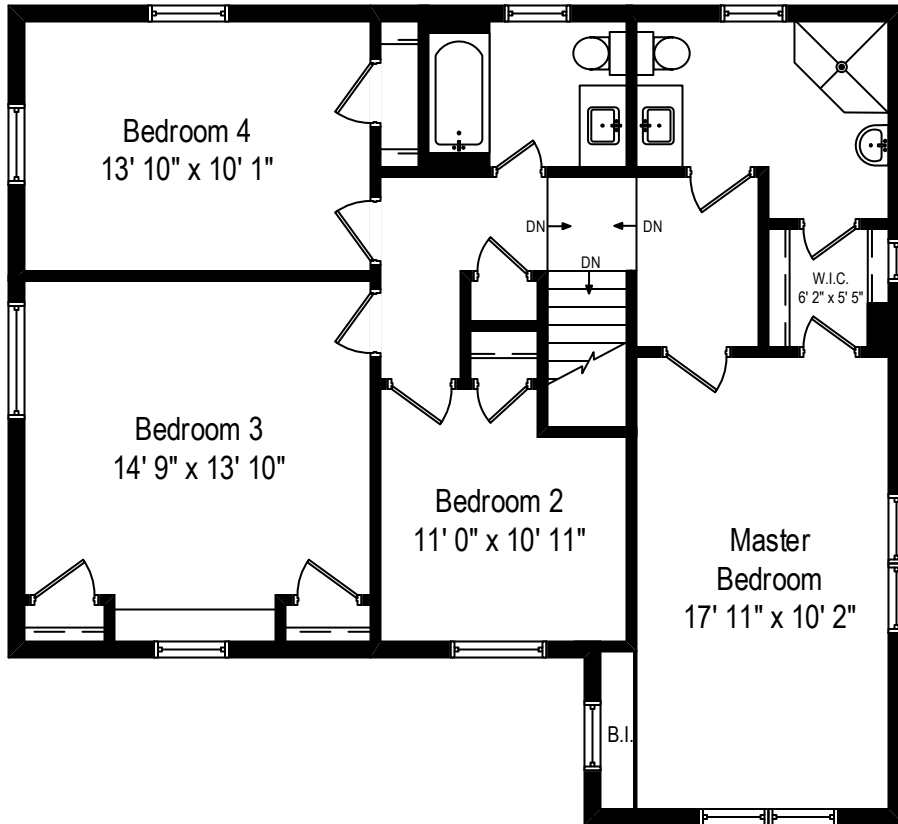

8526 Kedvale – Skokie, IL 60076

First Level

All dimensions are approximate. This plan is for marketing purposes only.

8526 Kedvale – Skokie, IL 60076

Second Level

All dimensions are approximate. This plan is for marketing purposes only.

8526 Kedvale – Skokie, IL 60076

Lower Level

All dimensions are approximate. This plan is for marketing purposes only.