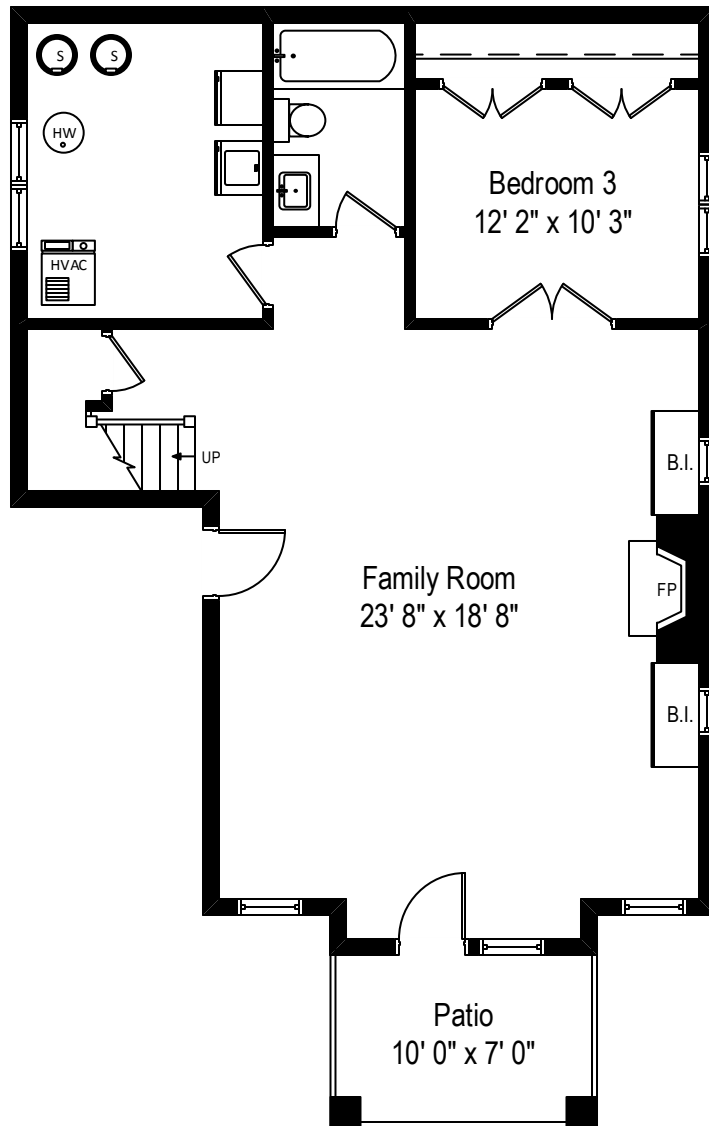

657 N. Peoria Street – Chicago, IL 60642

First Level

657 N. Peoria Street – Chicago, IL 60642

Lower Level

All dimensions are approximate. This plan is for marketing purposes only.