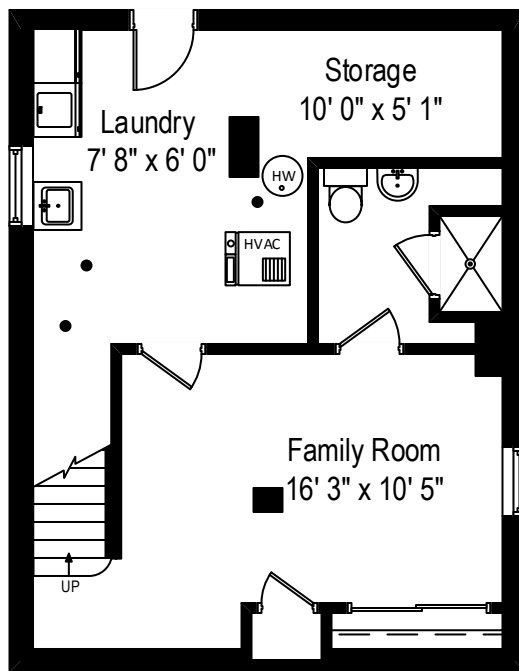

1450 W. Cullom - Chicago, IL 60613

First Level

1450 W. Cullom - Chicago, IL 60613

Second Level

All dimensions are approximate. This plan is for marketing purposes only.

1450 W. Cullom - Chicago, IL 60613

Lower Level

All dimensions are approximate. This plan is for marketing purposes only.