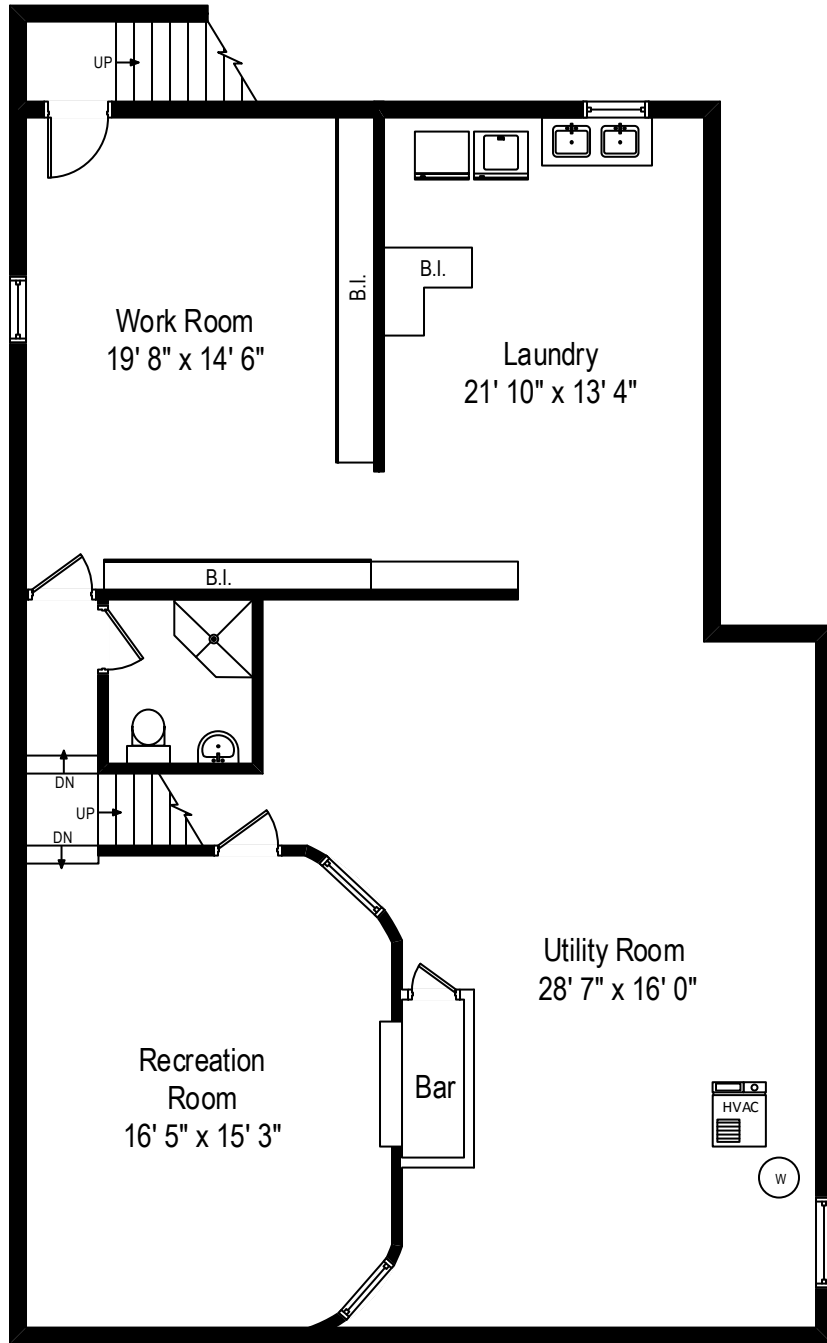

806 Chilton Lane - Wilmette, IL 60091

First Level

All dimensions are approximate. This plan is for marketing purposes only.

806 Chilton Lane - Wilmette, IL 60091

Second Level

All dimensions are approximate. This plan is for marketing purposes only.

806 Chilton Lane - Wilmette, IL 60091

Lower Level

All dimensions are approximate. This plan is for marketing purposes only.