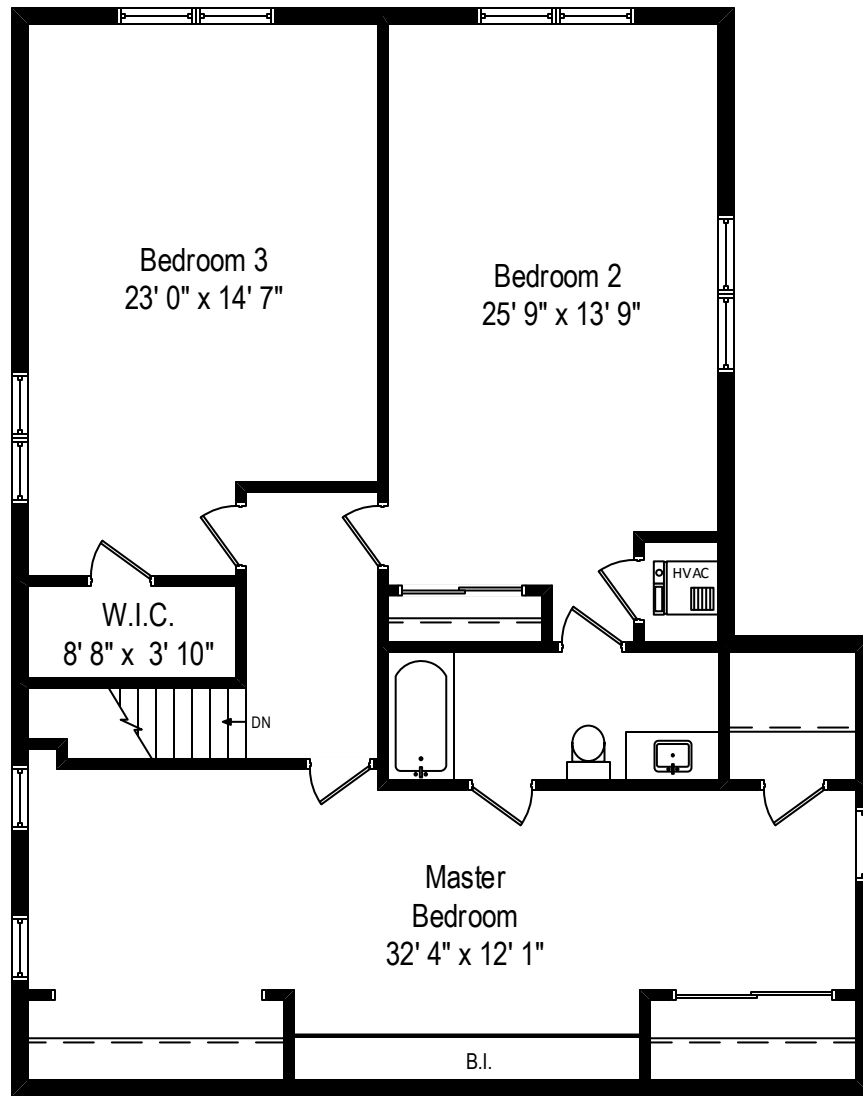

806 Chilton Lane - Wilmette, IL 60091

First Level

All dimensions are approximate. This plan is for marketing purposes only.

806 Chilton Lane - Wilmette, IL 60091

Second Level

All dimensions are approximate. This plan is for marketing purposes only.

806 Chilton Lane - Wilmette, IL 60091

Lower Level

All dimensions are approximate. This plan is for marketing purposes only.