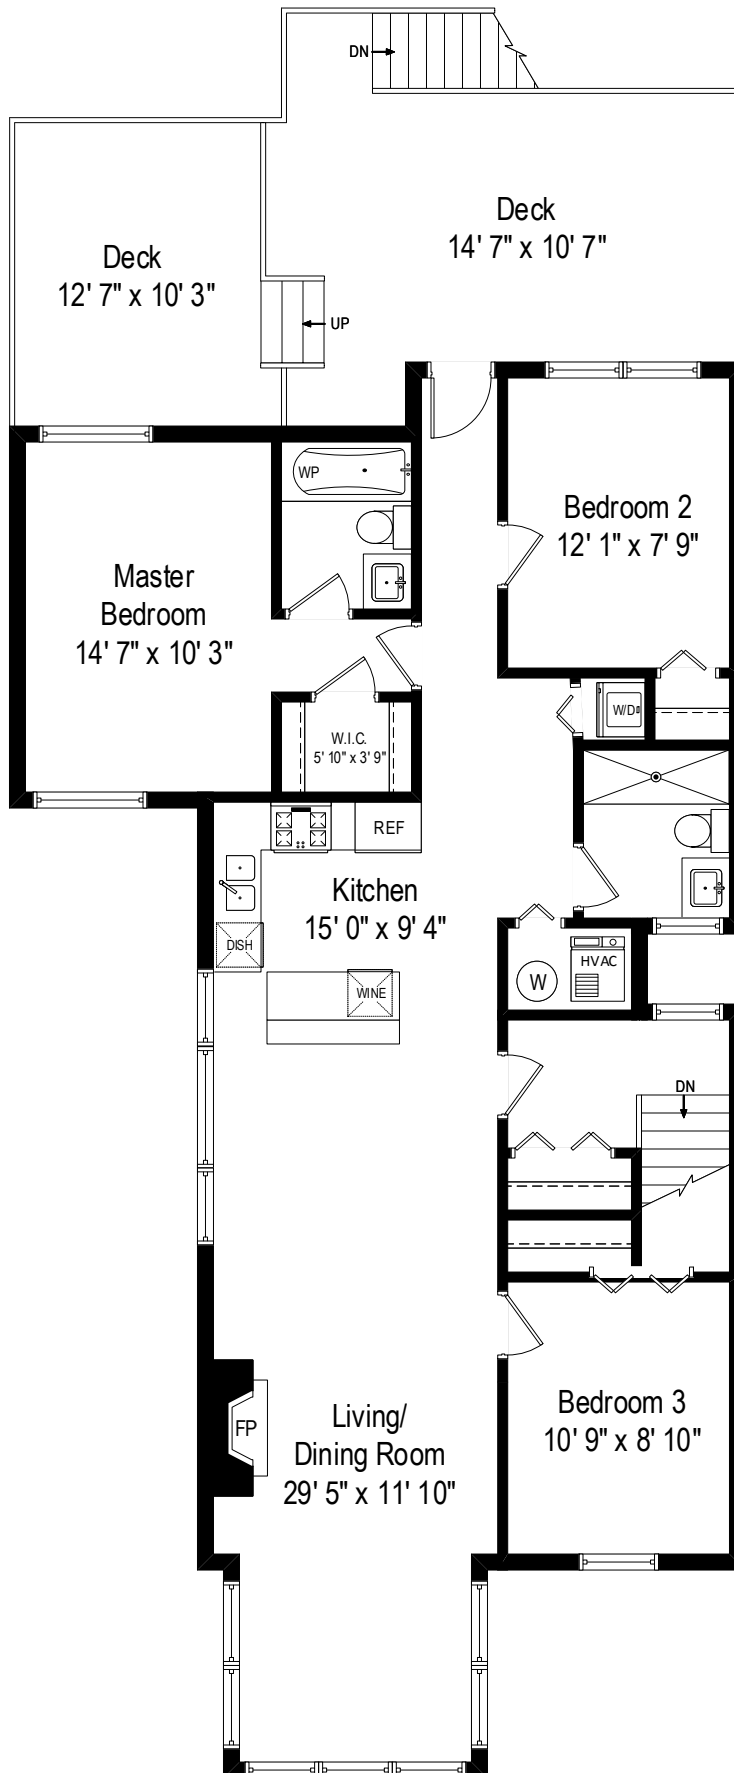

2554 W. Augusta – Chicago, IL 60622

First Level (Unit 2)

2554 W. Augusta – Chicago, IL 60622

Second Level (Unit 3)

All dimensions are approximate. This plan is for marketing purposes only.