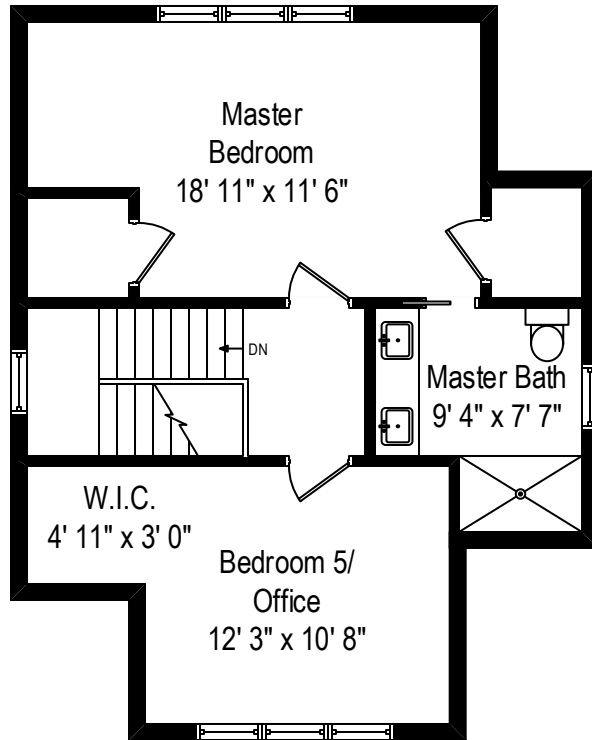

109 S Scoville - Oak Park, IL 60302

First Level

109 S Scoville - Oak Park, IL 60302

Second Level

All dimensions are approximate. This plan is for marketing purposes only.

109 S Scoville - Oak Park, IL 60302

Third Level

All dimensions are approximate. This plan is for marketing purposes only.

109 S Scoville - Oak Park, IL 60302

Lower Level

All dimensions are approximate. This plan is for marketing purposes only.

# First Level

# Lower Level