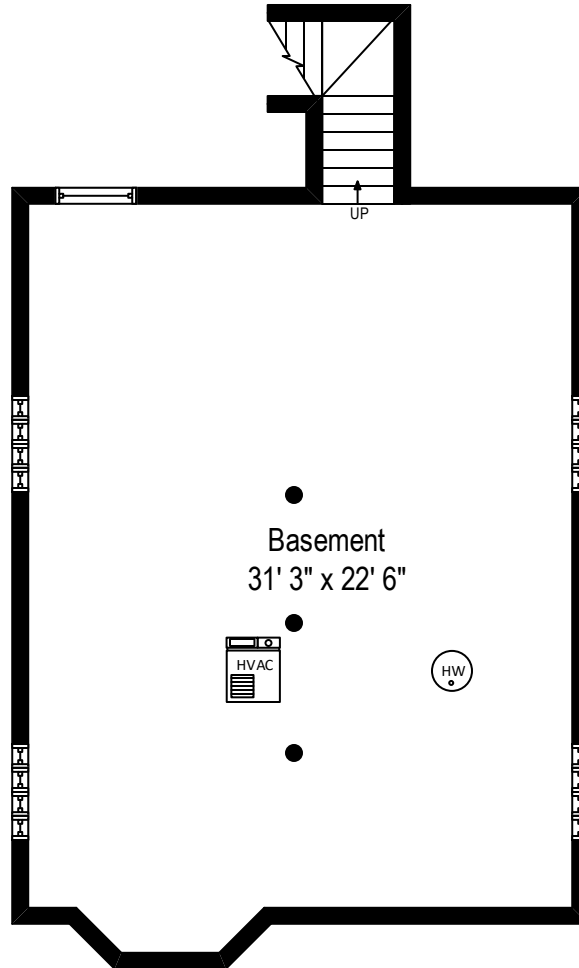

109 S Scoville - Oak Park, IL 60302

First Level

109 S Scoville - Oak Park, IL 60302

Second Level

All dimensions are approximate. This plan is for marketing purposes only.

109 S Scoville - Oak Park, IL 60302

Third Level

All dimensions are approximate. This plan is for marketing purposes only.

109 S Scoville - Oak Park, IL 60302

Lower Level

All dimensions are approximate. This plan is for marketing purposes only.