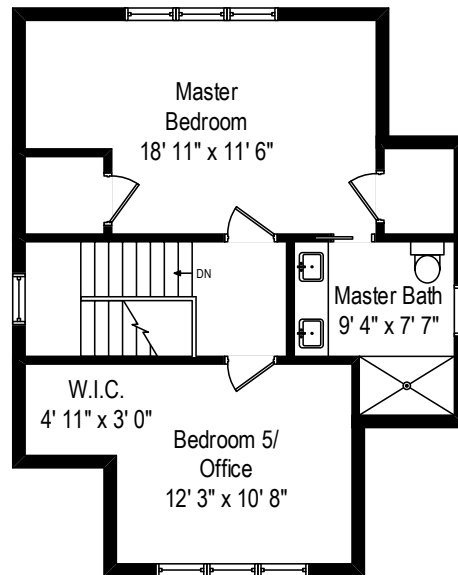

Third Level

109 S Scoville - Oak Park, IL 60302