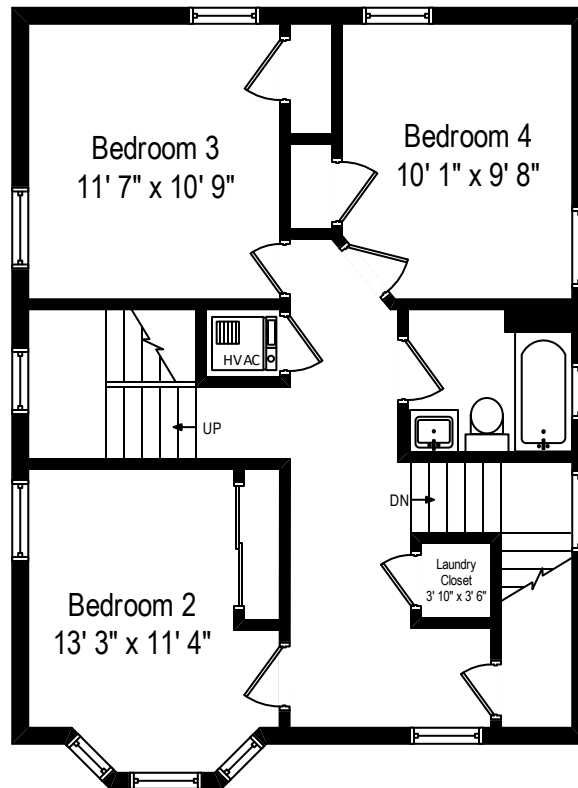

109 S Scoville - Oak Park, IL 60302

First Level

109 S Scoville - Oak Park, IL 60302

Second Level

All dimensions are approximate. This plan is for marketing purposes only.

109 S Scoville - Oak Park, IL 60302

Third Level

All dimensions are approximate. This plan is for marketing purposes only.

109 S Scoville - Oak Park, IL 60302

Lower Level

All dimensions are approximate. This plan is for marketing purposes only.

# First Level

# Lower Level