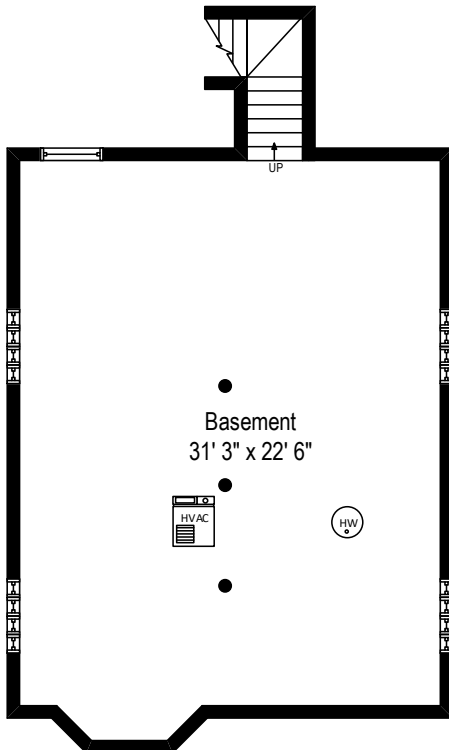

Lower Level