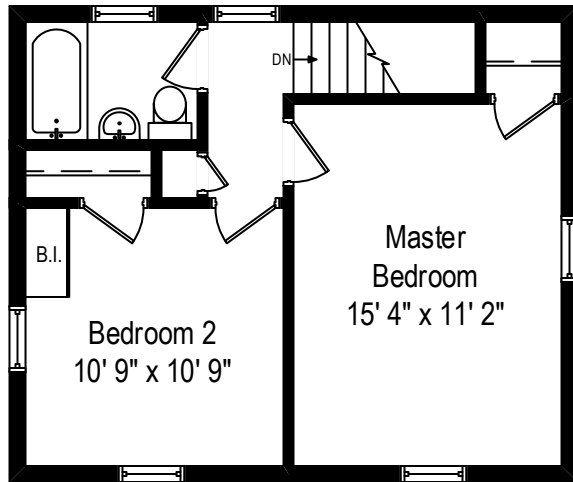

5480 N. Octavia - Chicago, IL, 60631

First Level

5480 N. Octavia - Chicago, IL, 60631

Second Level

All dimensions are approximate. This plan is for marketing purposes only.

LAUNDRY
13'3" x 6'9"

ELECTRICAL ROOM
4'5" x 11'1"

BASEMENT
16'10" x 17'10"