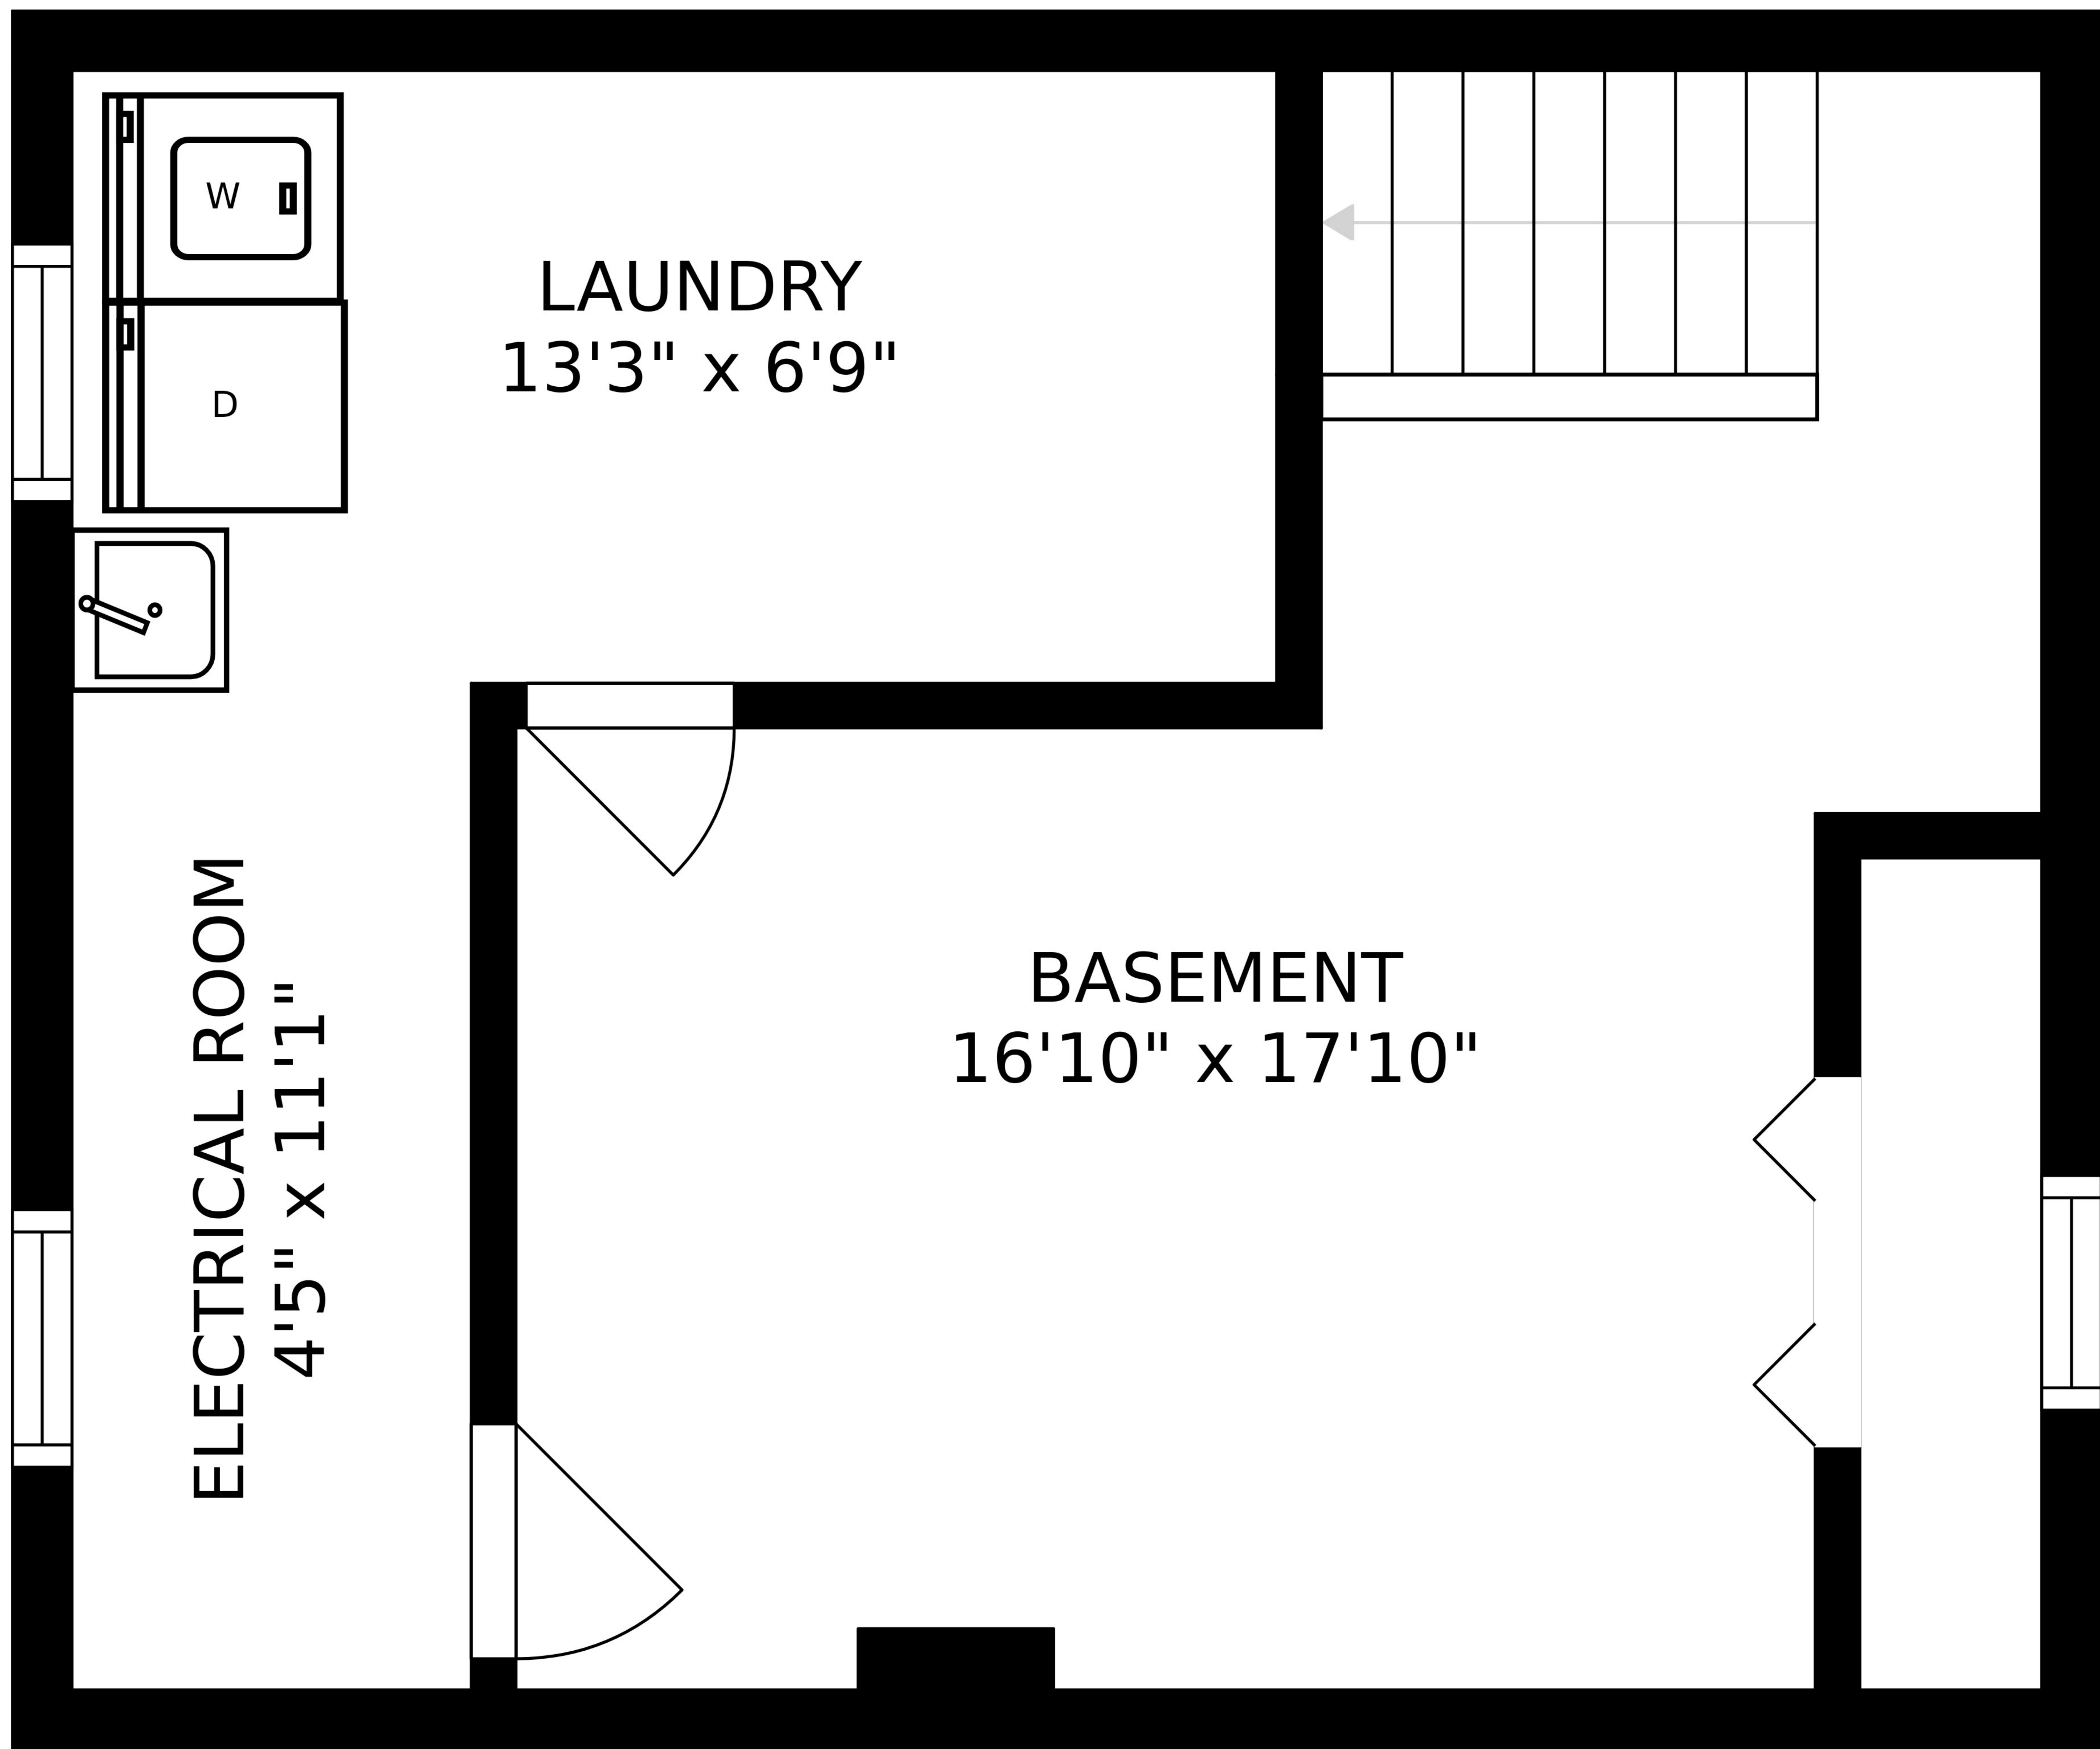

5480 N. Octavia - Chicago, IL, 60631

First Level

5480 N. Octavia - Chicago, IL, 60631

Second Level

All dimensions are approximate. This plan is for marketing purposes only.

LAUNDRY
13'3" x 6'9"

ELECTRICAL ROOM
4'5" x 11'1"

BASEMENT
16'10" x 17'10"