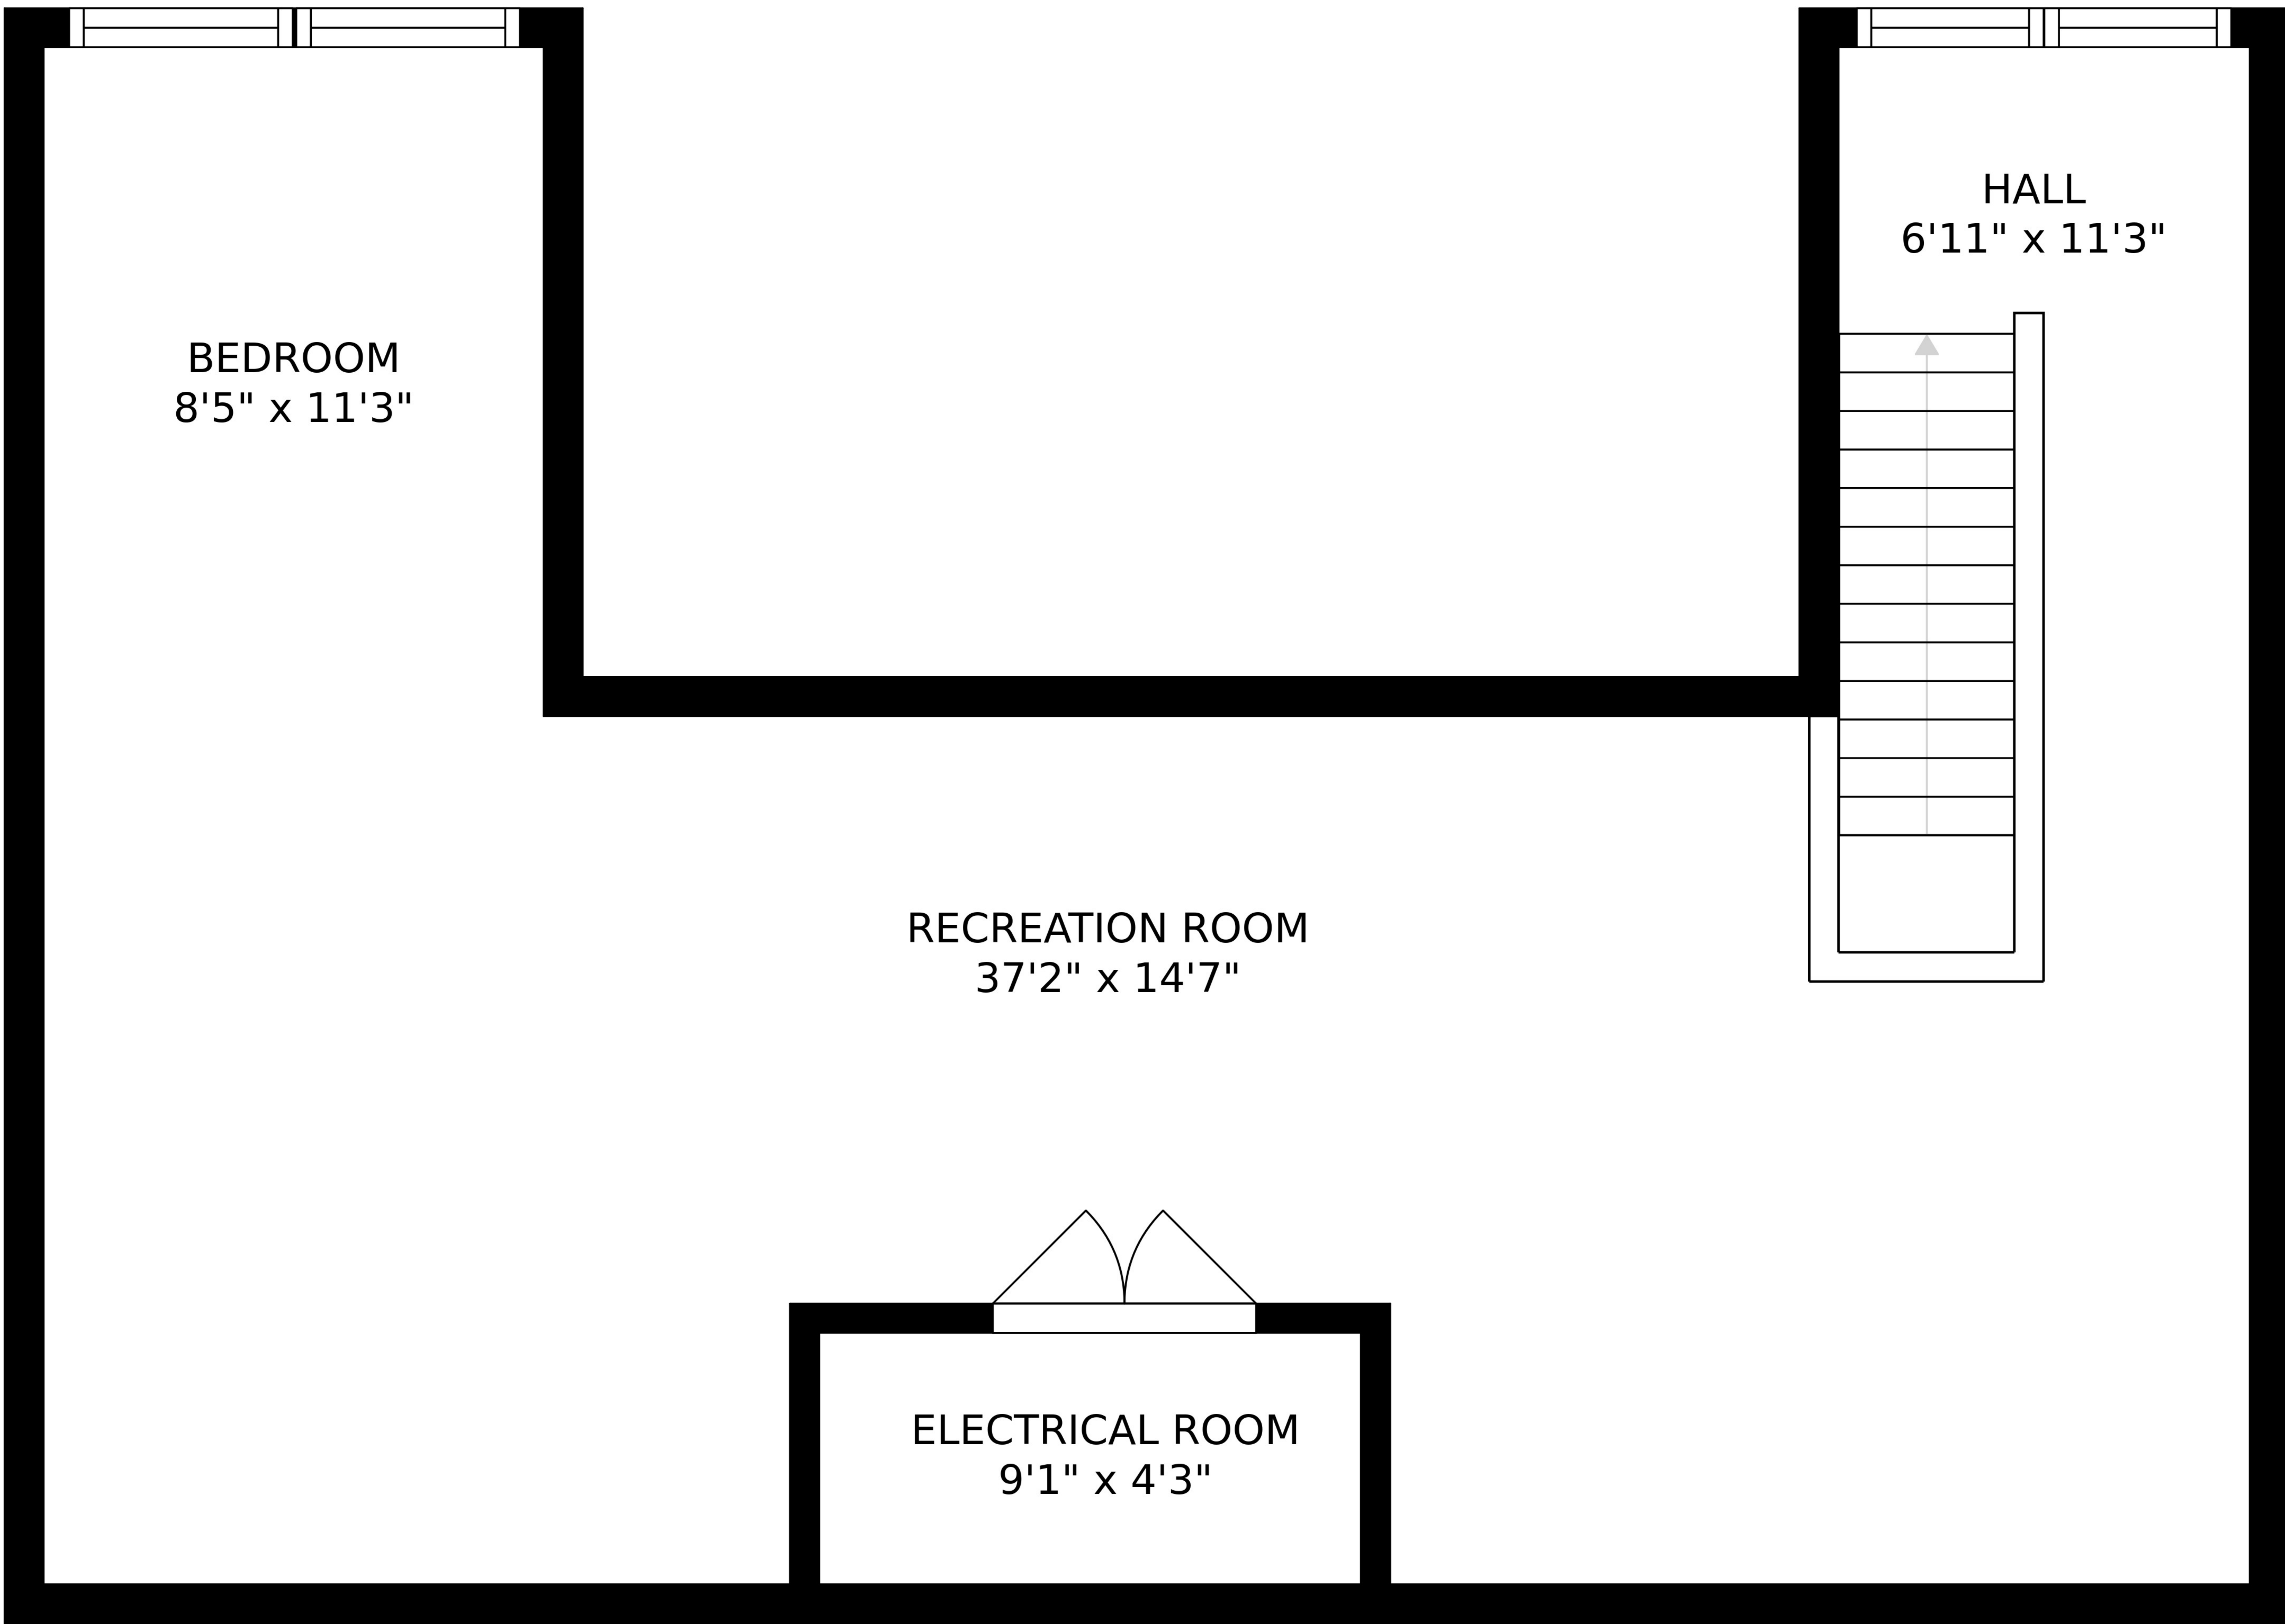

SIZES AND DIMENSIONS ARE APPROXIMATE, ACTUAL MAY VARY.

BEDROOM
8'5" x 11'3"

HALL
6'11" x 11'3"

RECREATION ROOM
37'2" x 14'7"

ELECTRICAL ROOM
9'1" x 4'3"

SIZES AND DIMENSIONS ARE APPROXIMATE, ACTUAL MAY VARY.

SIZES AND DIMENSIONS ARE APPROXIMATE, ACTUAL MAY VARY.

GAME ROOM
19'10" x 14'4"

RECREATION ROOM
37'11" x 35'3"

GYM
21'10" x 13'11"

STORAGE
25'0" x 17'8"

BATH
5'5" x 9'8"

BEDROOM
12'6" x 11'9"