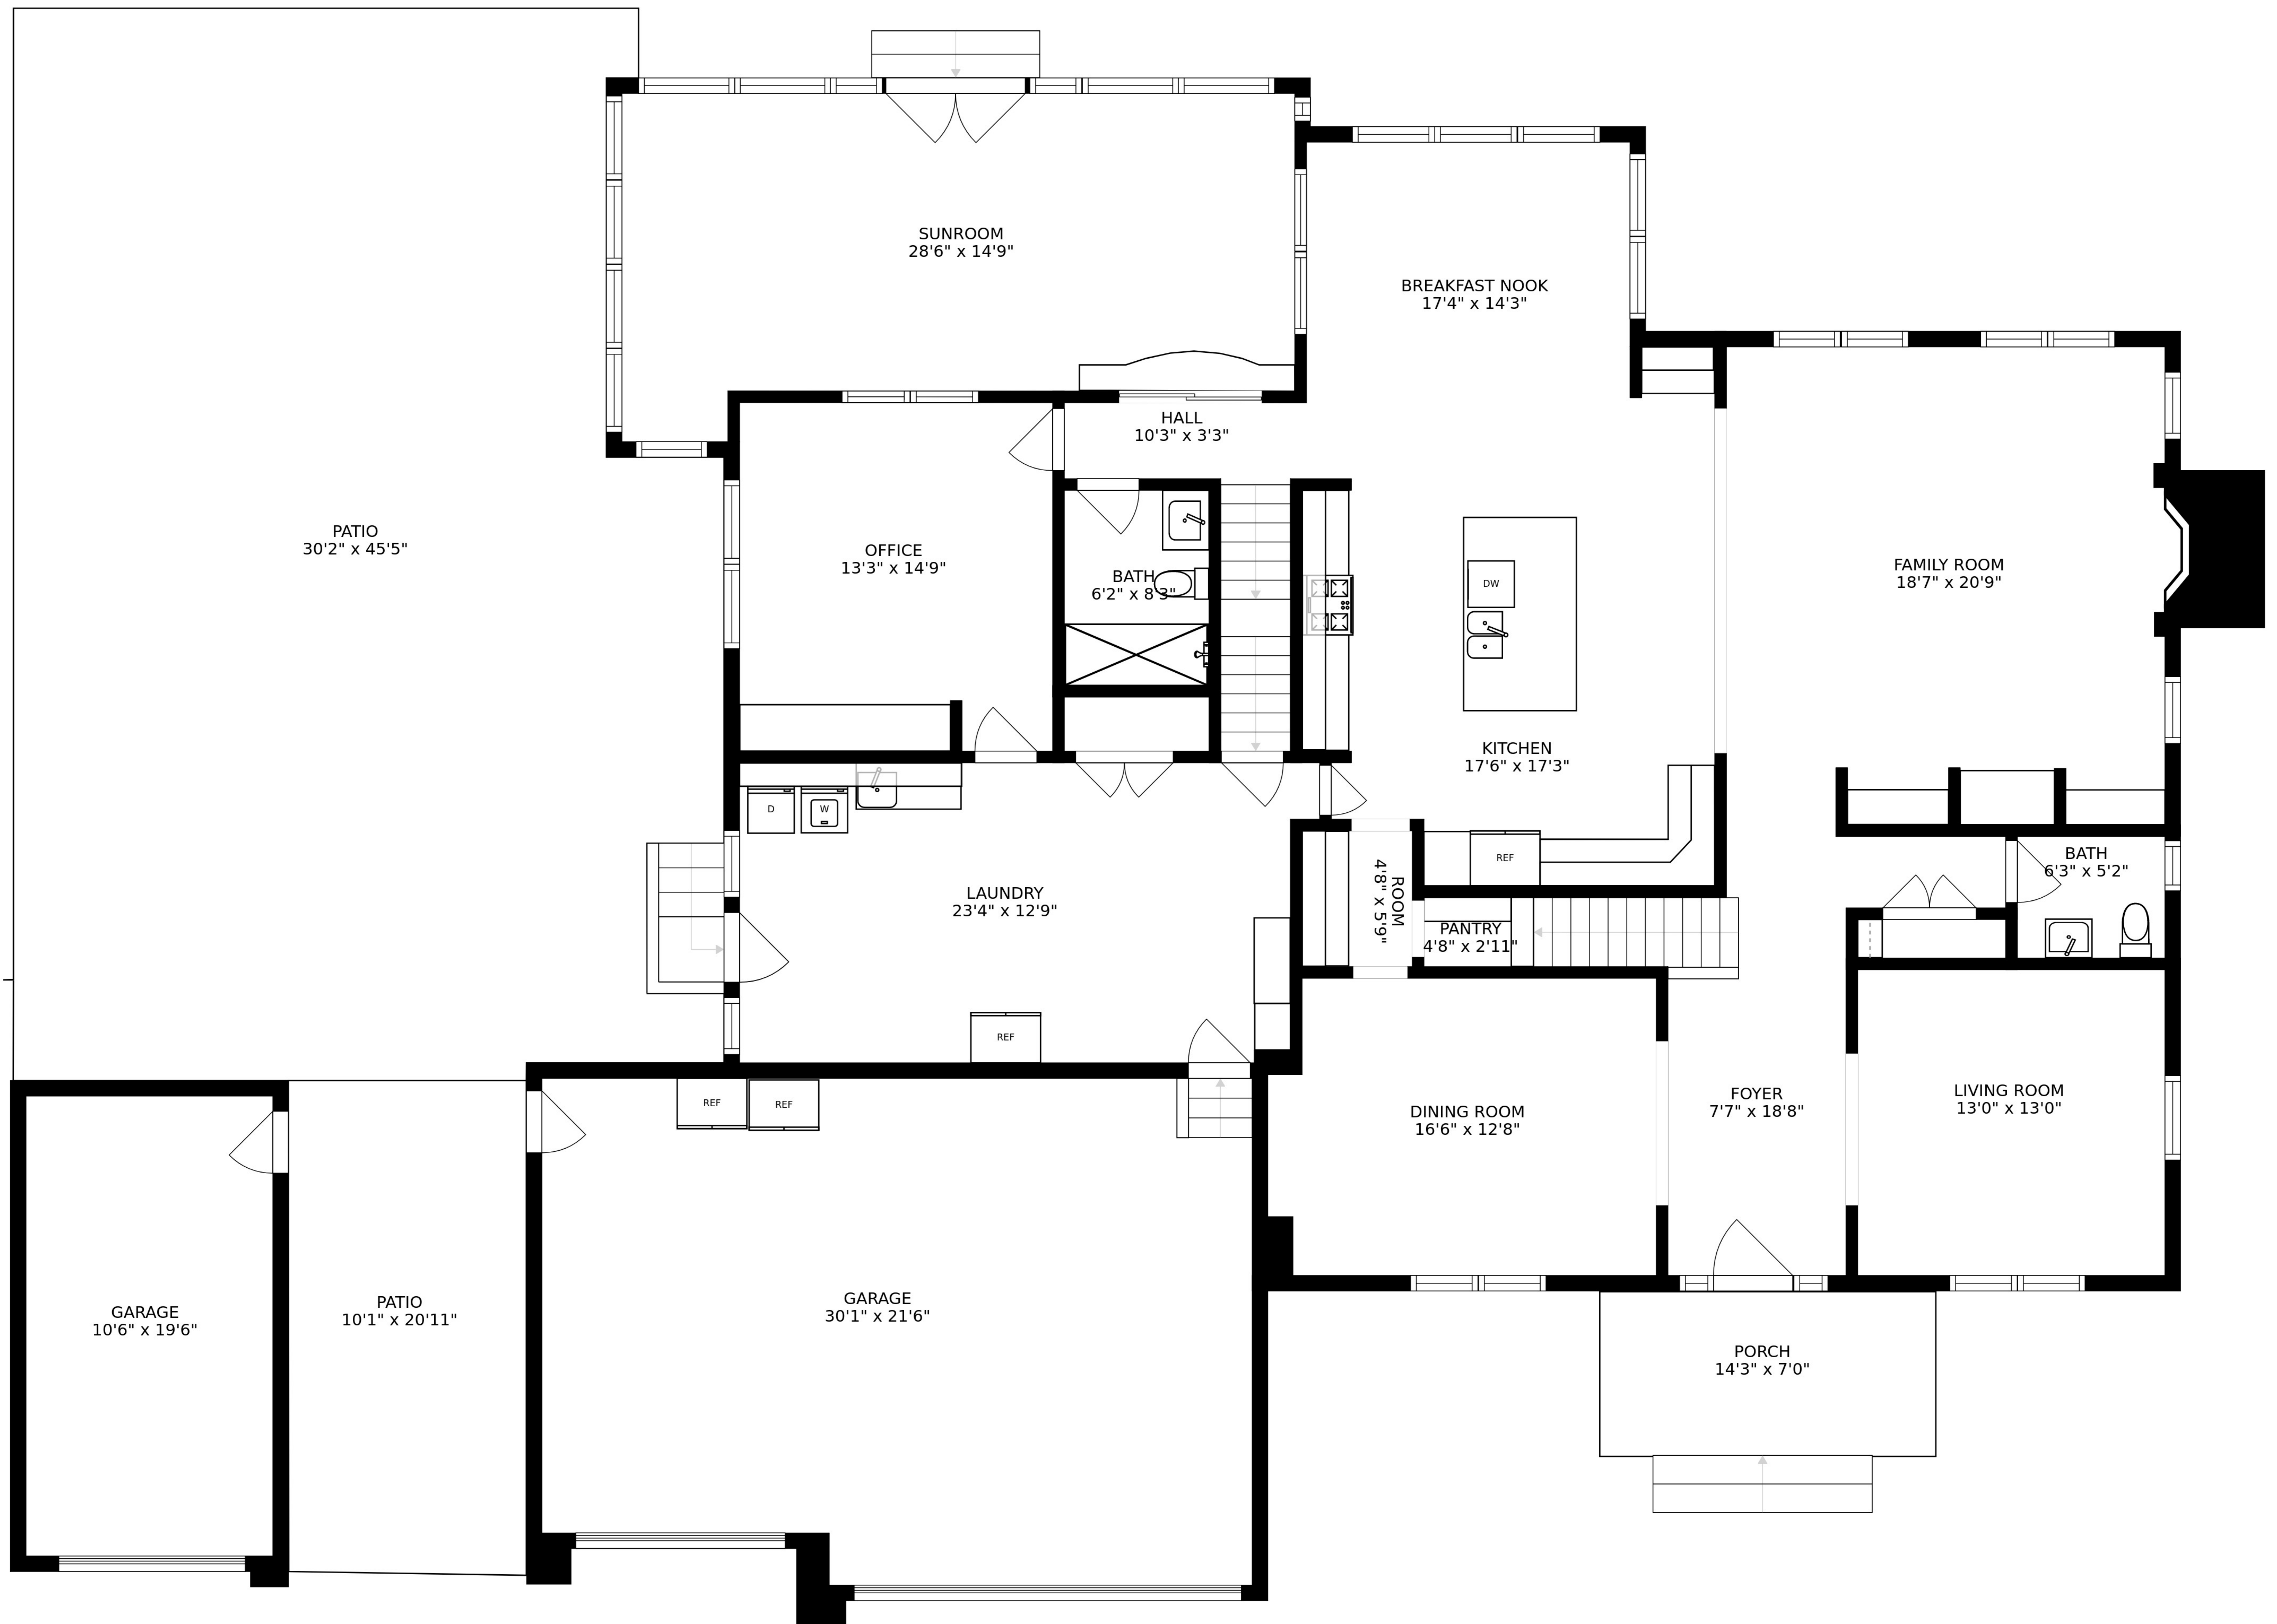

SIZES AND DIMENSIONS ARE APPROXIMATE, ACTUAL MAY VARY.

BEDROOM
8'5" x 11'3"

HALL
6'11" x 11'3"

RECREATION ROOM
37'2" x 14'7"

ELECTRICAL ROOM
9'1" x 4'3"

SIZES AND DIMENSIONS ARE APPROXIMATE, ACTUAL MAY VARY.

SIZES AND DIMENSIONS ARE APPROXIMATE, ACTUAL MAY VARY.

GAME ROOM
19'10" x 14'4"

RECREATION ROOM
37'11" x 35'3"

GYM
21'10" x 13'11"

STORAGE
25'0" x 17'8"

BATH
5'5" x 9'8"

BEDROOM
12'6" x 11'9"