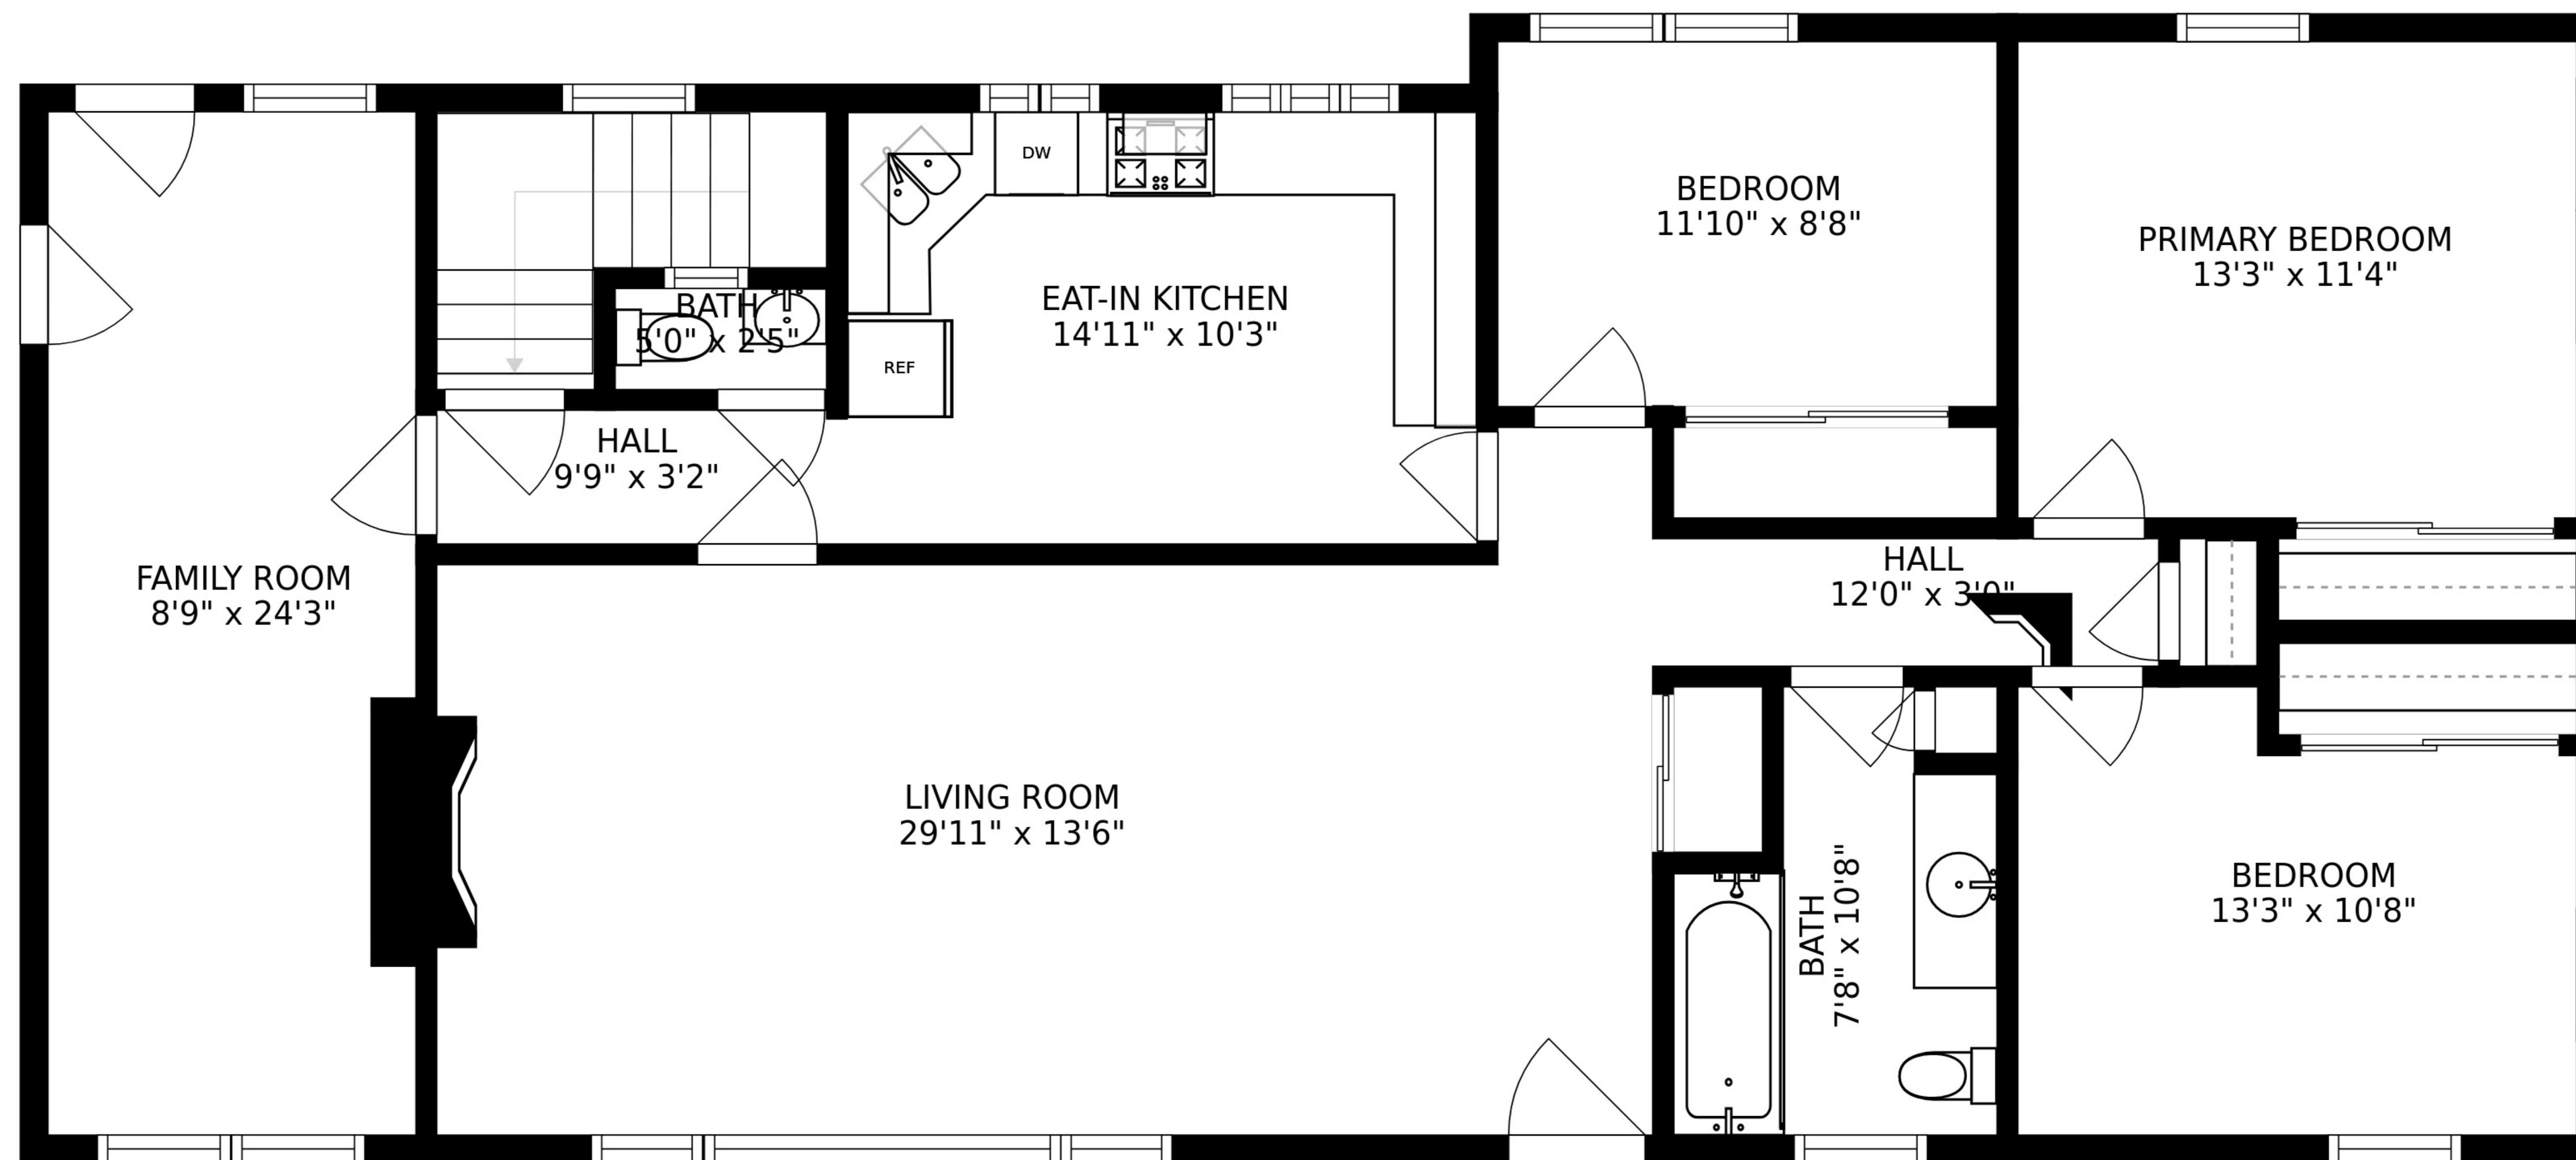

FLOOR 1

FLOOR 2

LAUNDRY
17'8" x 5'3"

UTILITY
6'11" x 9'8"

STORAGE
52'4" x 25'11"