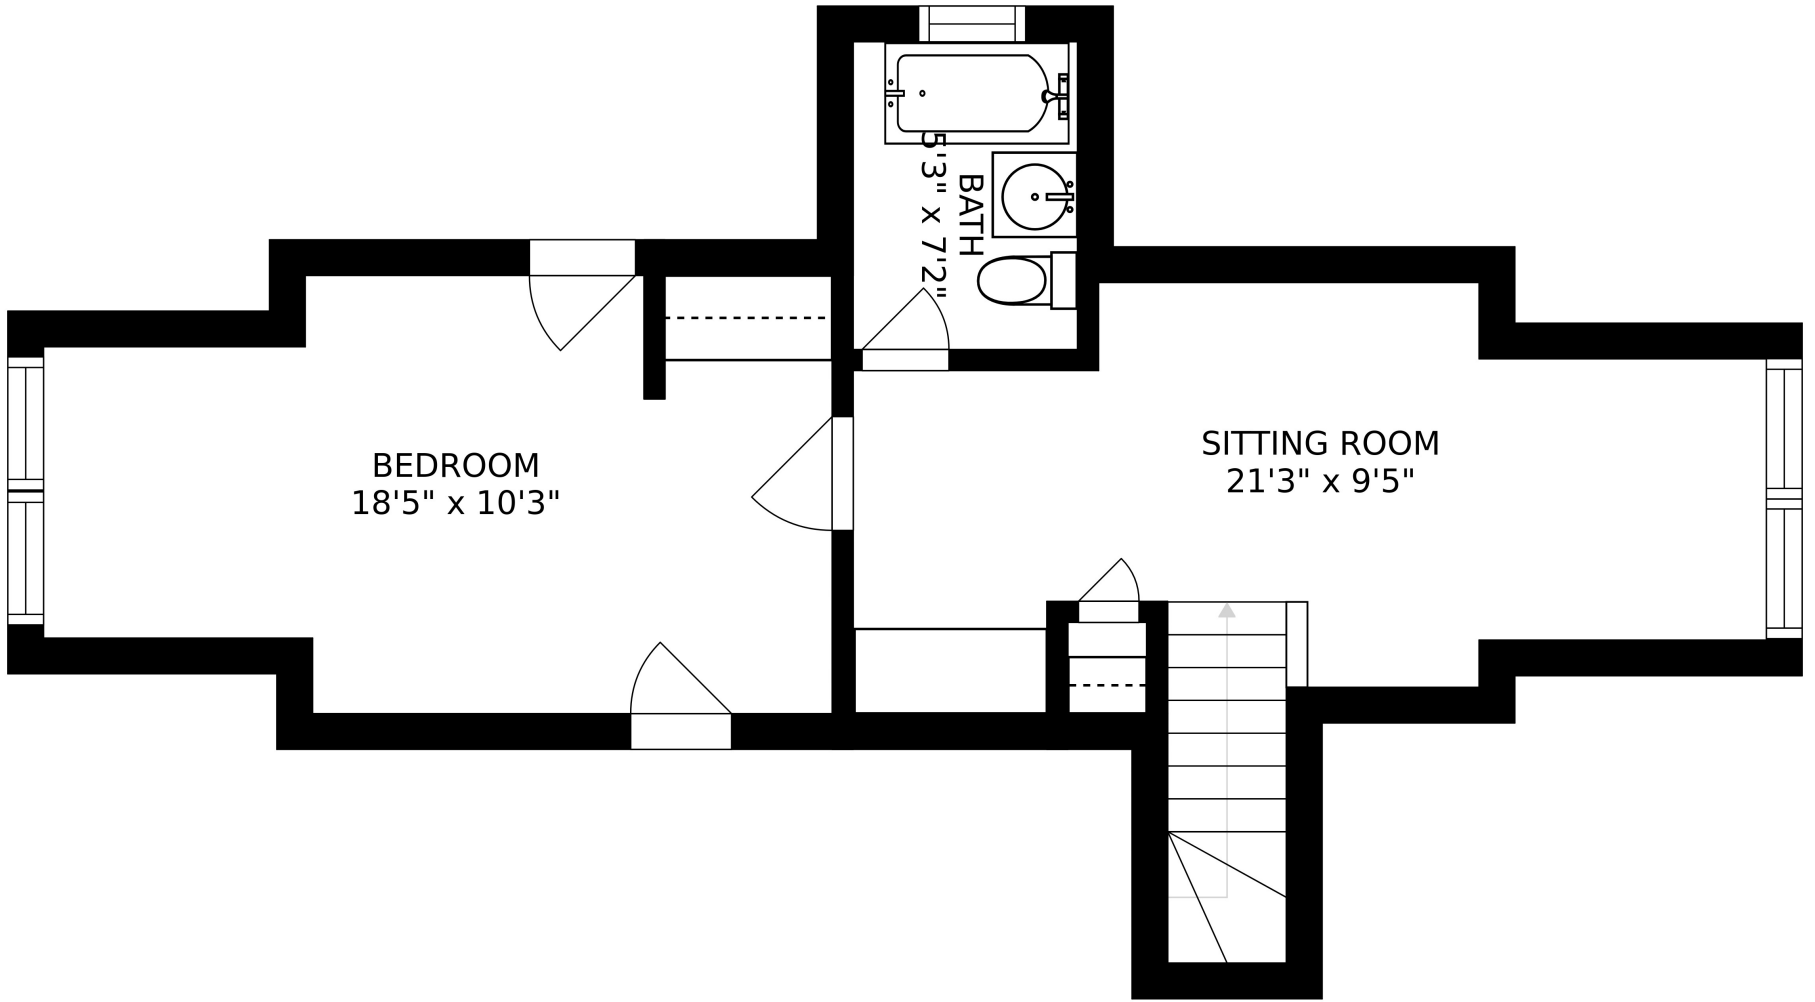

SIZES AND DIMENSIONS ARE APPROXIMATE, ACTUAL MAY VARY.

BEDROOM  
18'5" x 10'3"

BATH  
5'3" x 7'2"

SITTING ROOM  
21'3" x 9'5"

SIZES AND DIMENSIONS ARE APPROXIMATE, ACTUAL MAY VARY.

SIZES AND DIMENSIONS ARE APPROXIMATE, ACTUAL MAY VARY.

SIZES AND DIMENSIONS ARE APPROXIMATE, ACTUAL MAY VARY.