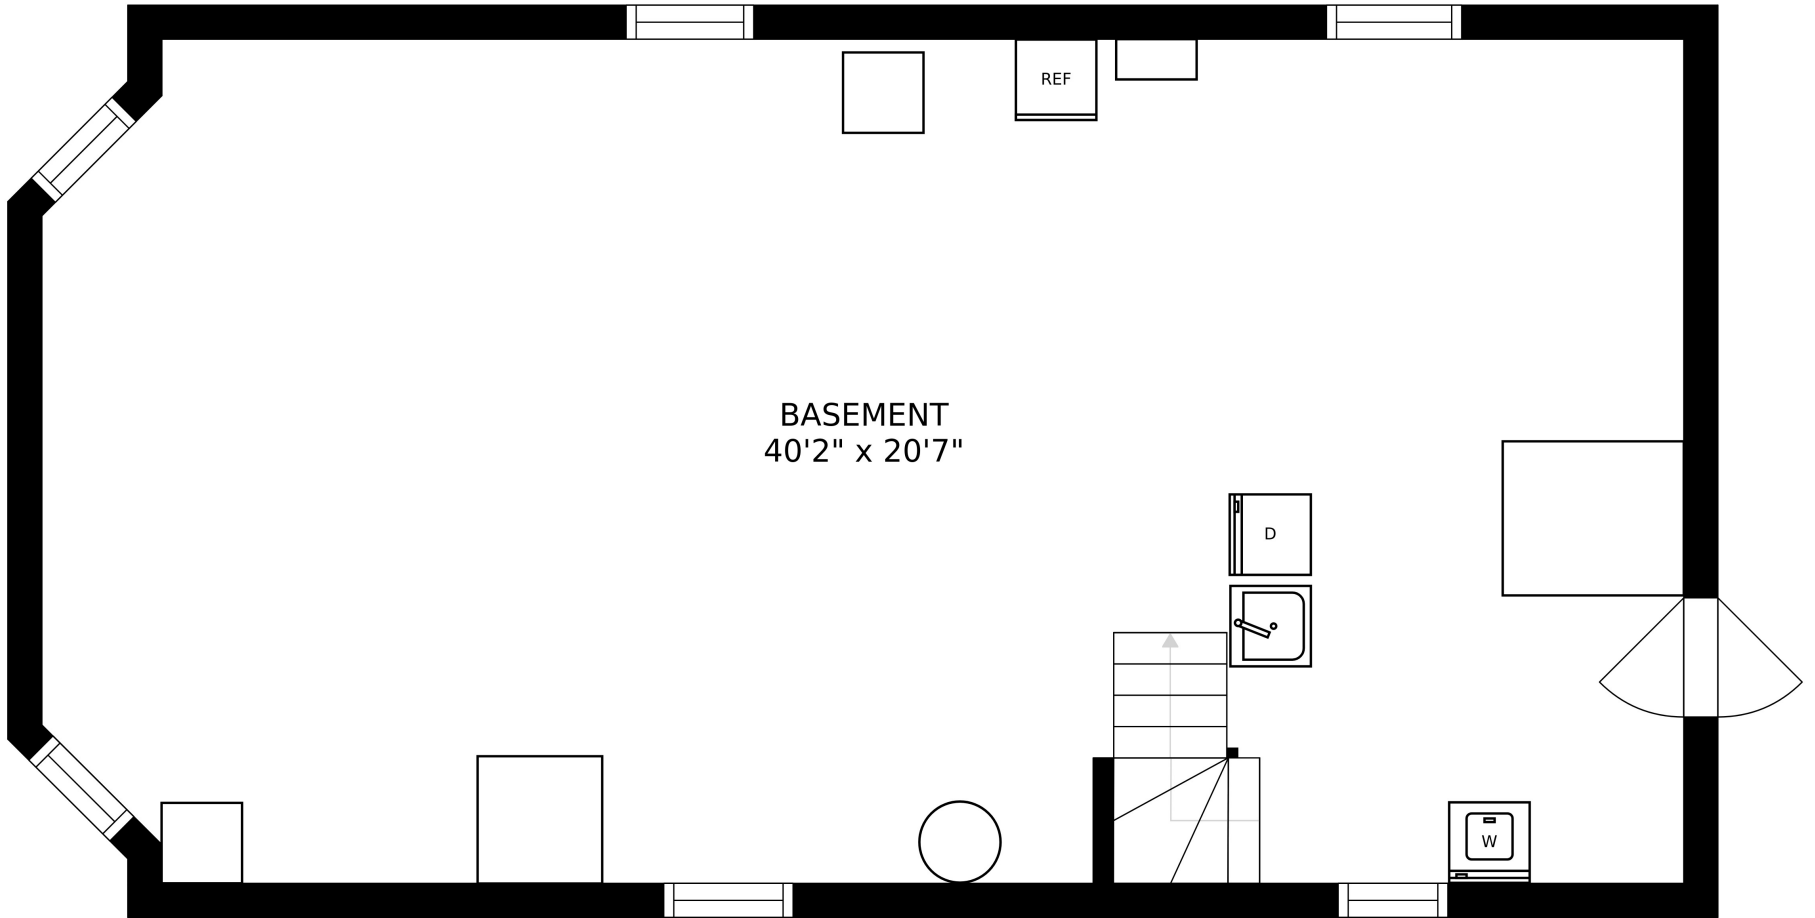

SIZES AND DIMENSIONS ARE APPROXIMATE, ACTUAL MAY VARY.

BEDROOM  
18'5" x 10'3"

BATH  
5'3" x 7'2"

SITTING ROOM  
21'3" x 9'5"

SIZES AND DIMENSIONS ARE APPROXIMATE, ACTUAL MAY VARY.

SIZES AND DIMENSIONS ARE APPROXIMATE, ACTUAL MAY VARY.

SIZES AND DIMENSIONS ARE APPROXIMATE, ACTUAL MAY VARY.