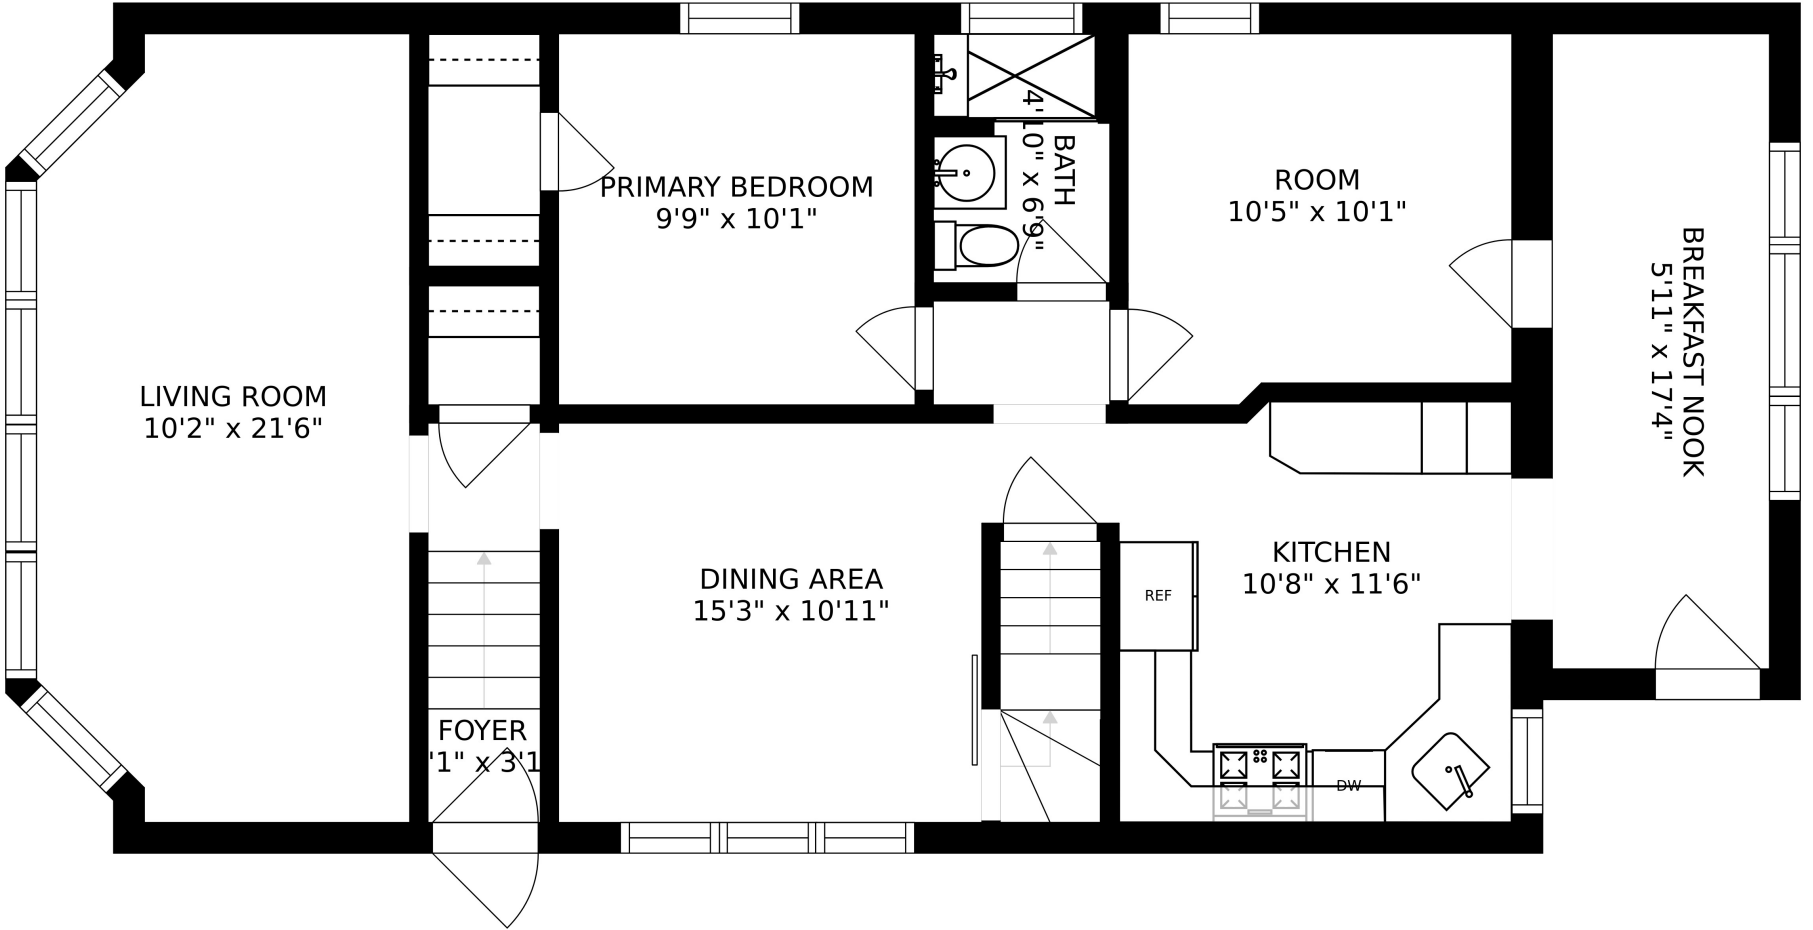

SIZES AND DIMENSIONS ARE APPROXIMATE, ACTUAL MAY VARY.

BEDROOM  
18'5" x 10'3"

BATH  
5'3" x 7'2"

SITTING ROOM  
21'3" x 9'5"

SIZES AND DIMENSIONS ARE APPROXIMATE, ACTUAL MAY VARY.

SIZES AND DIMENSIONS ARE APPROXIMATE, ACTUAL MAY VARY.

SIZES AND DIMENSIONS ARE APPROXIMATE, ACTUAL MAY VARY.