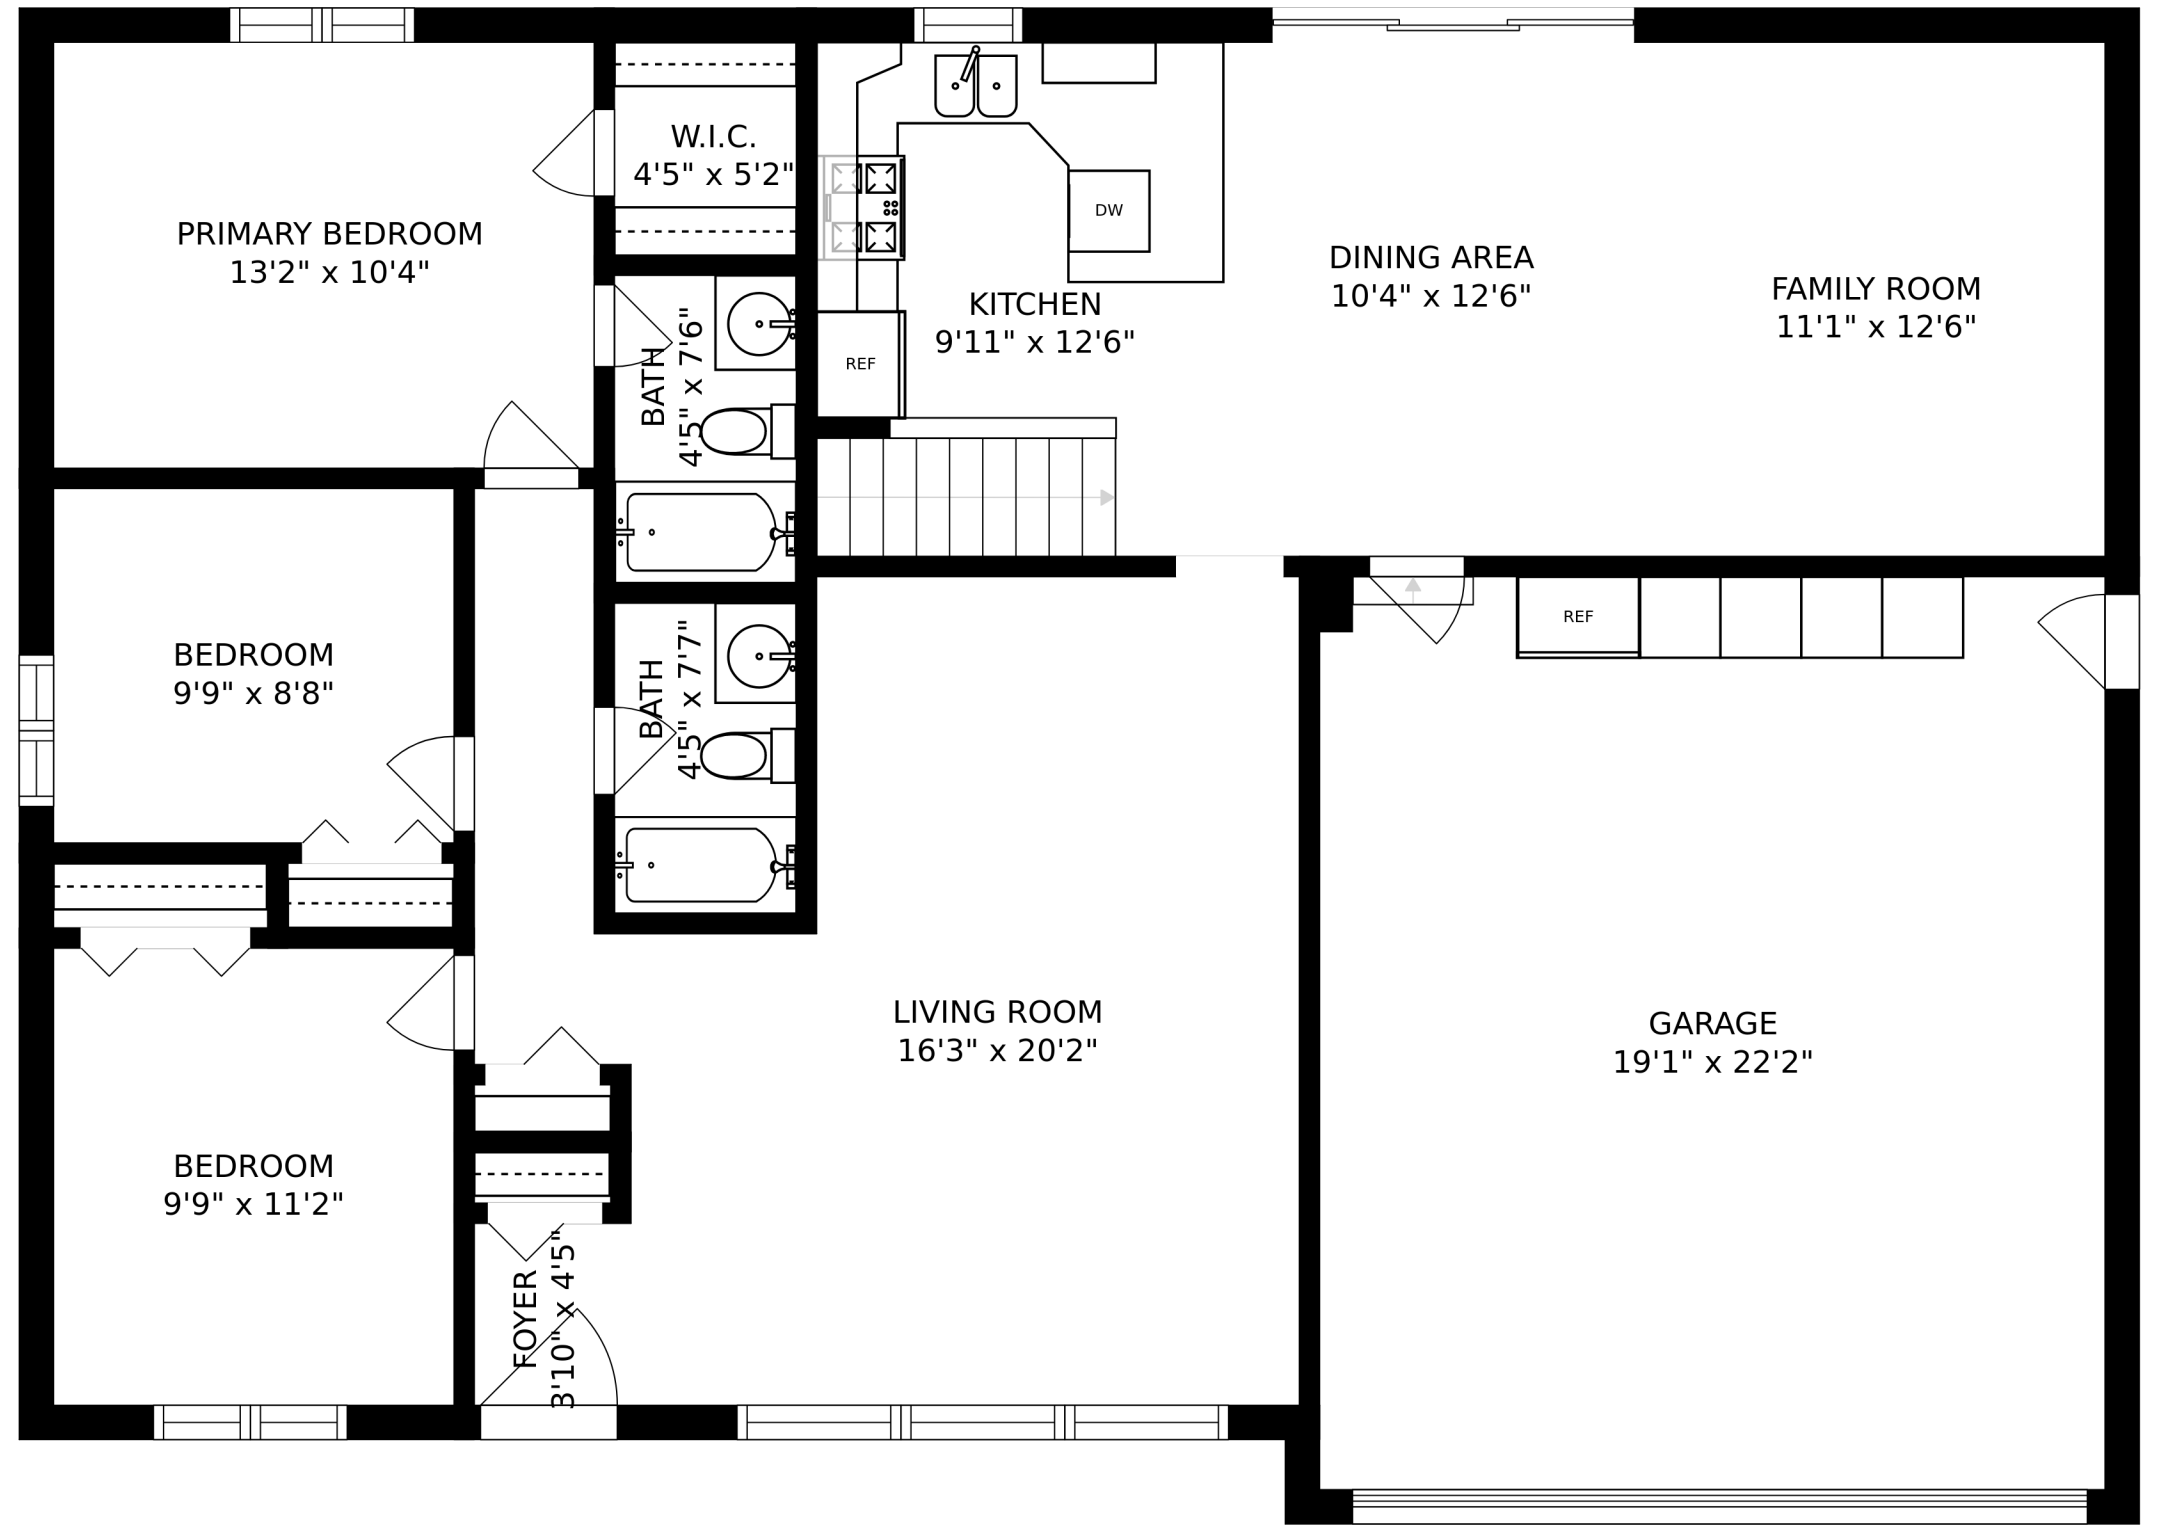

FLOOR 1

FLOOR 2

SIZES AND DIMENSIONS ARE APPROXIMATE, ACTUAL MAY VARY.

RECREATION ROOM
13'11" x 33'2"

STORAGE
15'7" x 12'6"

UTILITY
15'7" x 20'2"