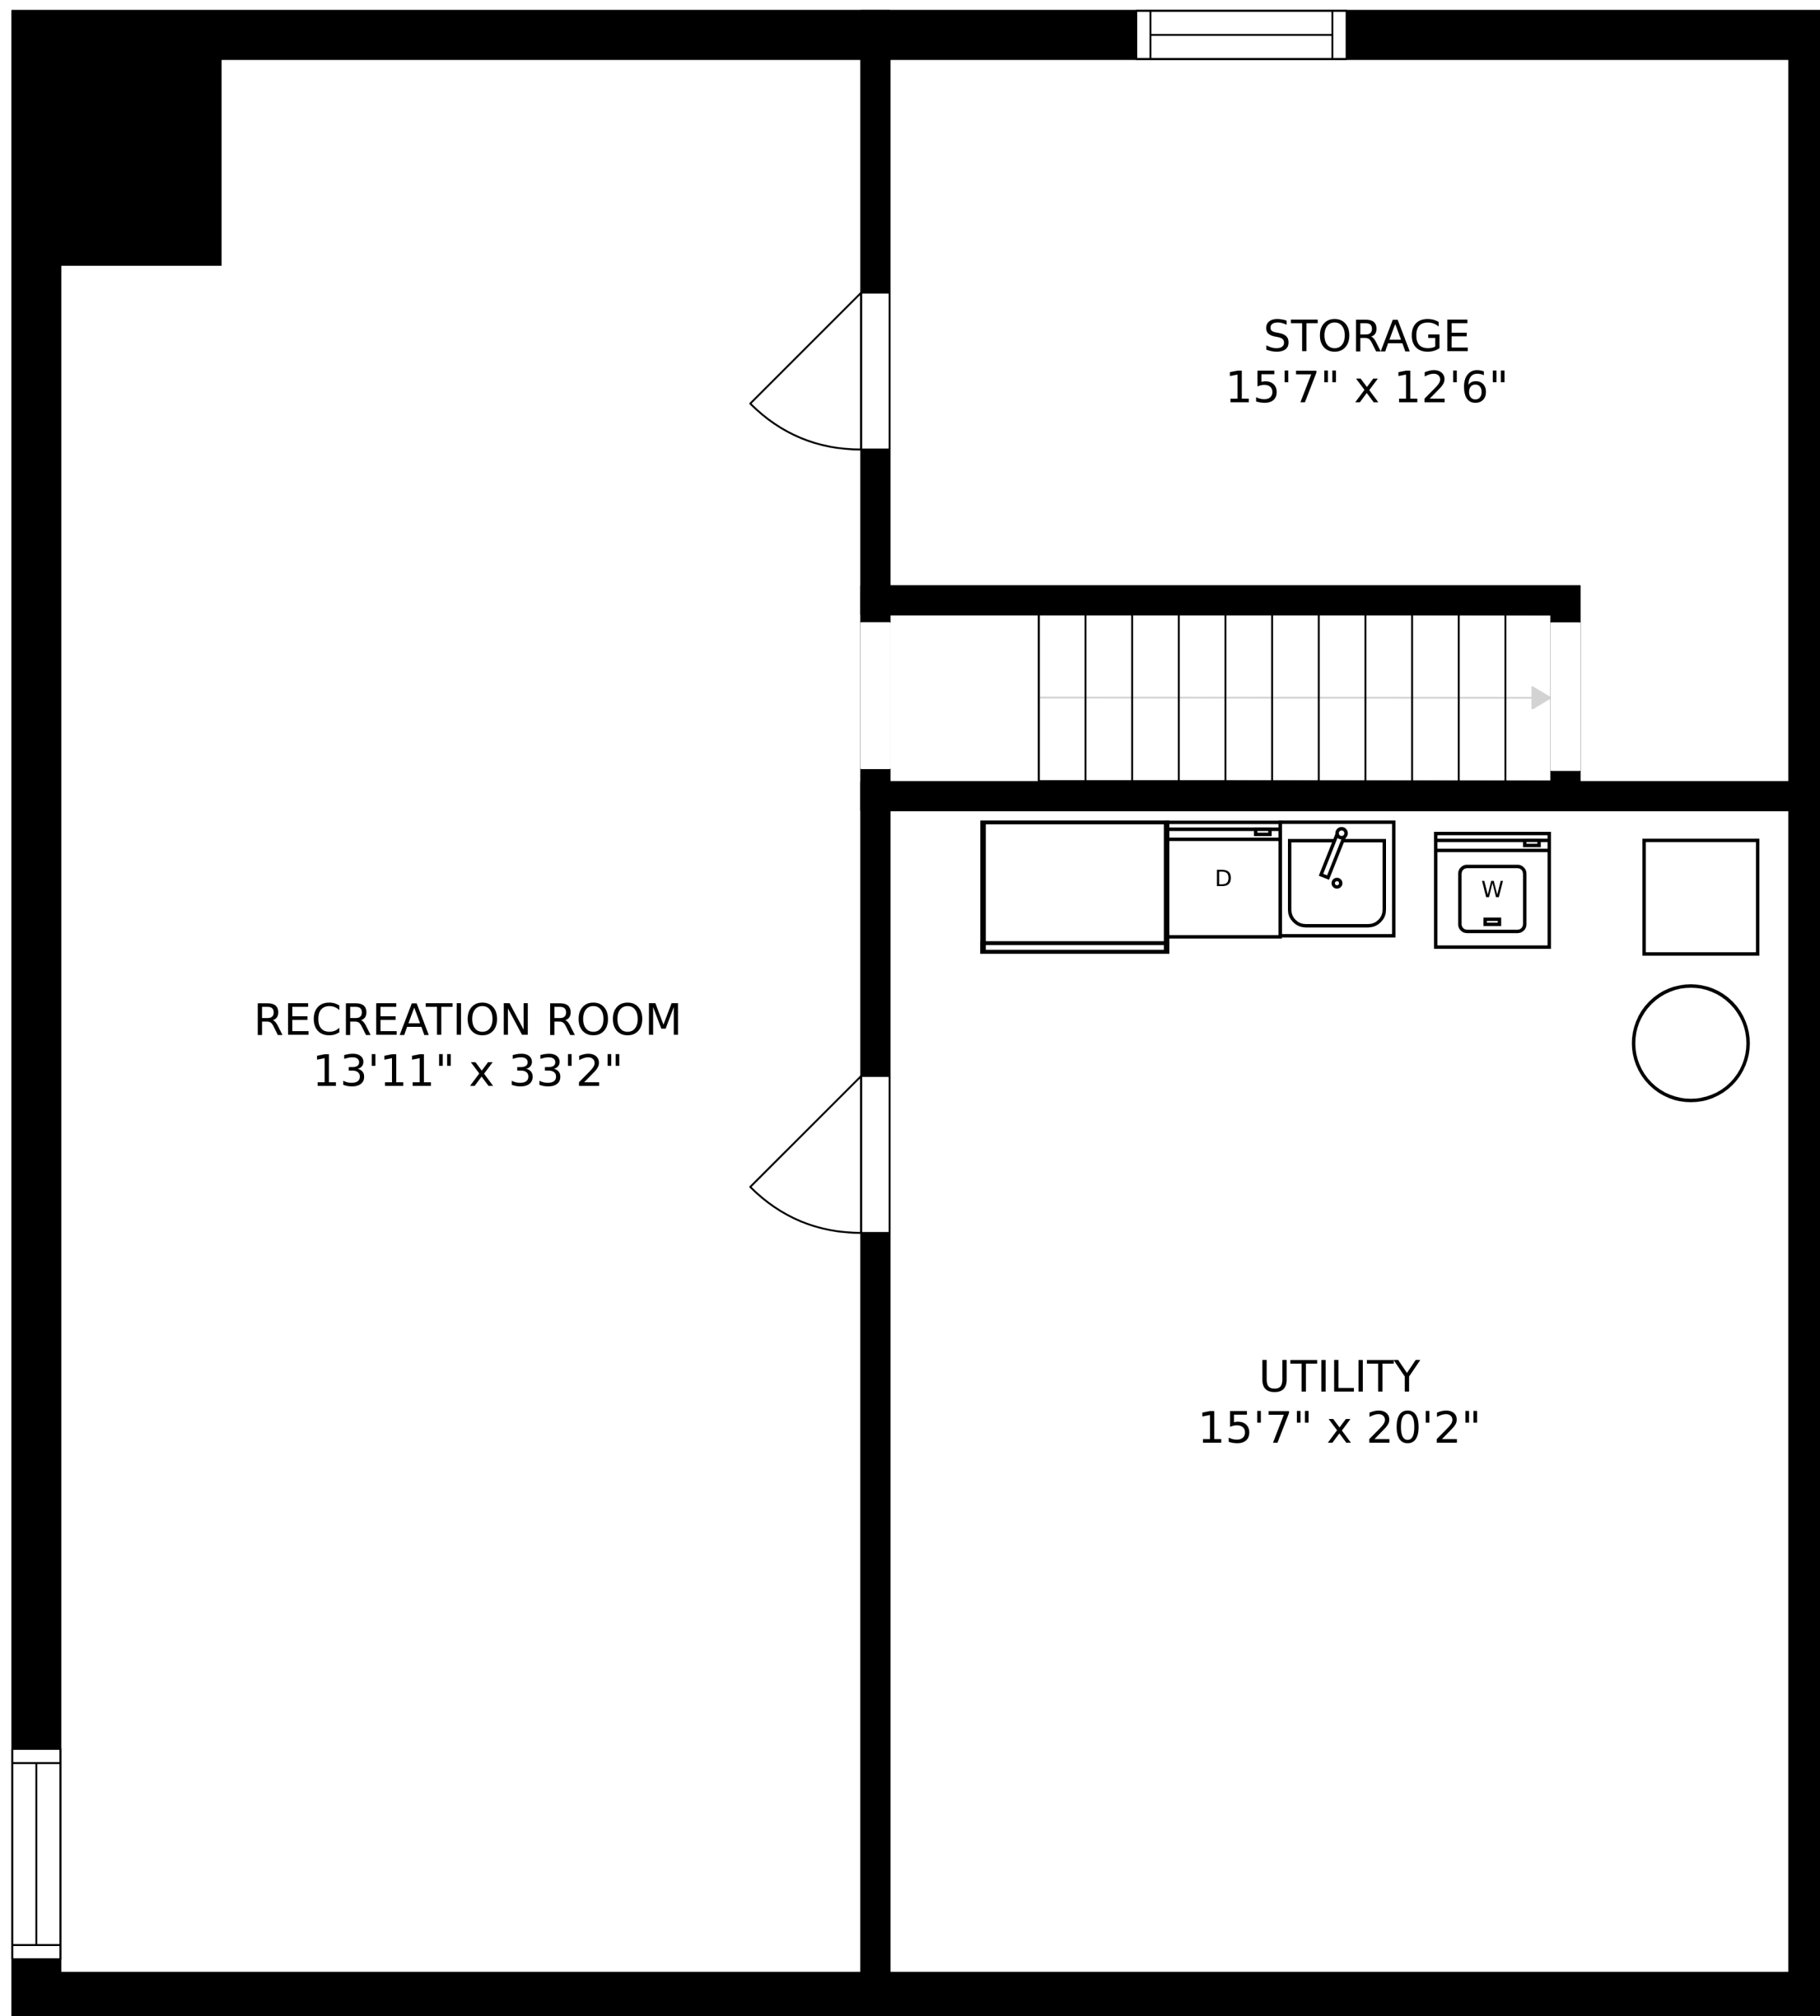

FLOOR 1

FLOOR 2

SIZES AND DIMENSIONS ARE APPROXIMATE, ACTUAL MAY VARY.

RECREATION ROOM
13'11" x 33'2"

STORAGE
15'7" x 12'6"

UTILITY
15'7" x 20'2"