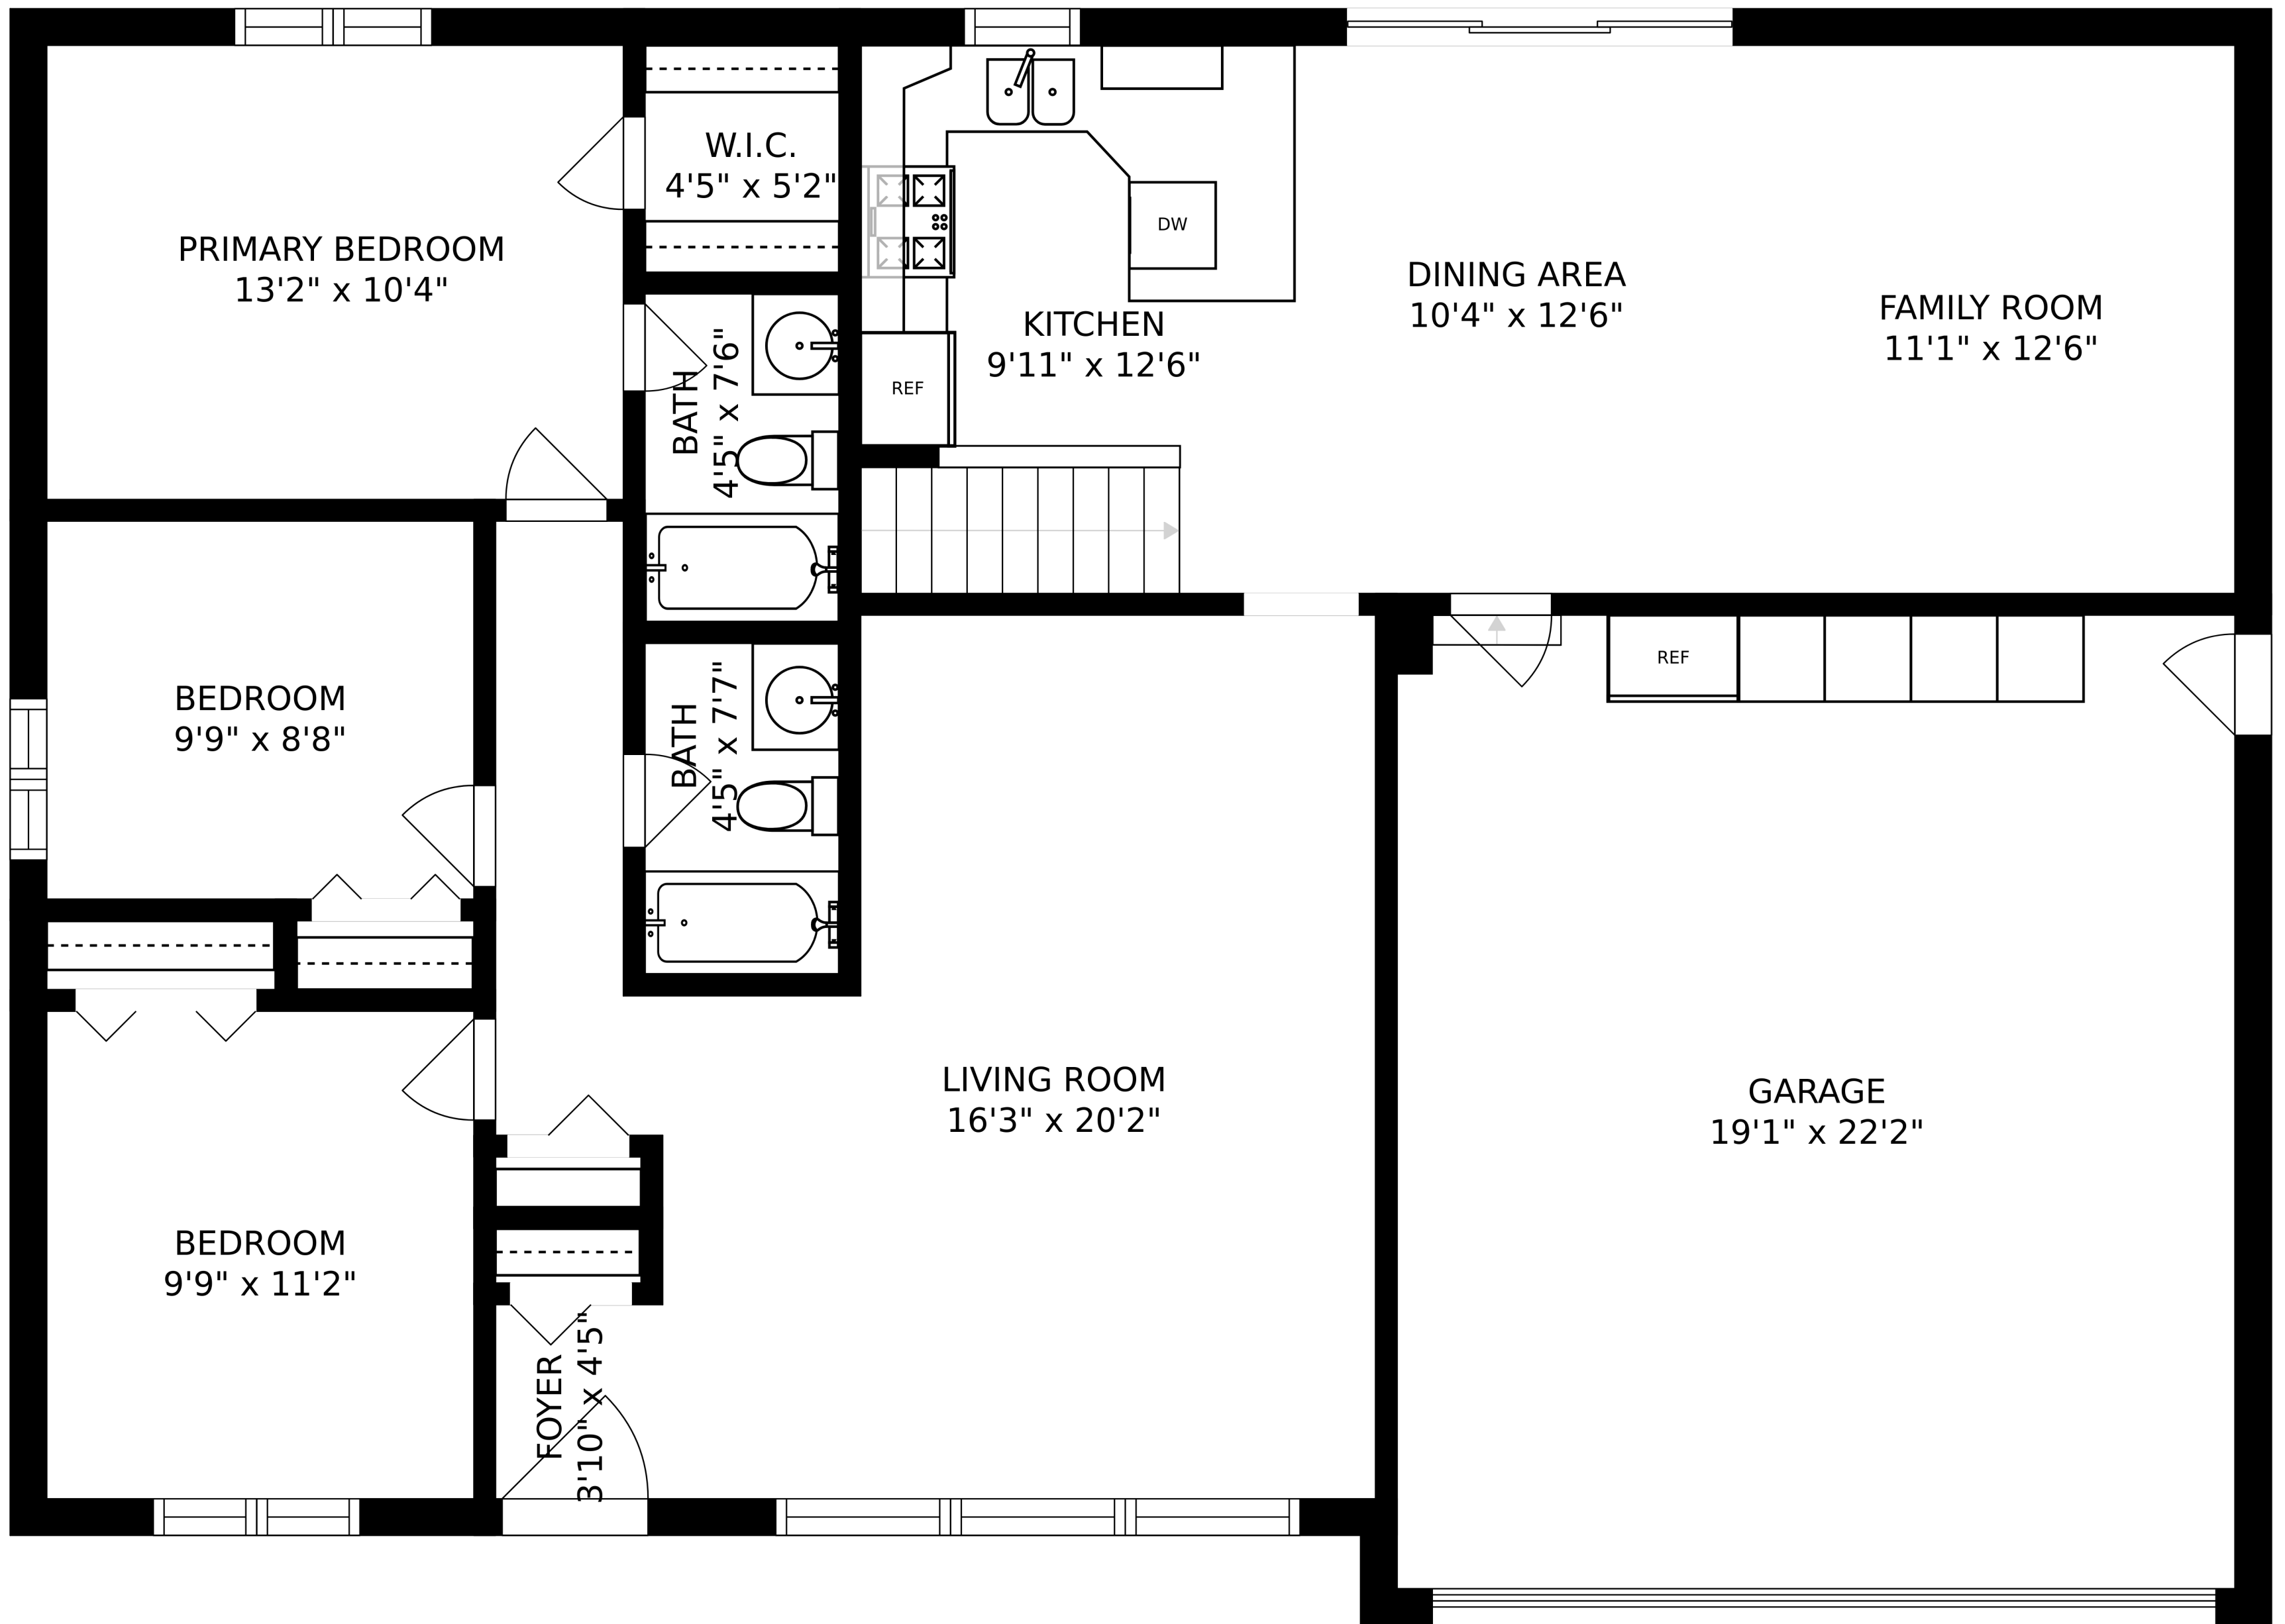

FLOOR 1

FLOOR 2

SIZES AND DIMENSIONS ARE APPROXIMATE, ACTUAL MAY VARY.

RECREATION ROOM
13'11" x 33'2"

STORAGE
15'7" x 12'6"

UTILITY
15'7" x 20'2"