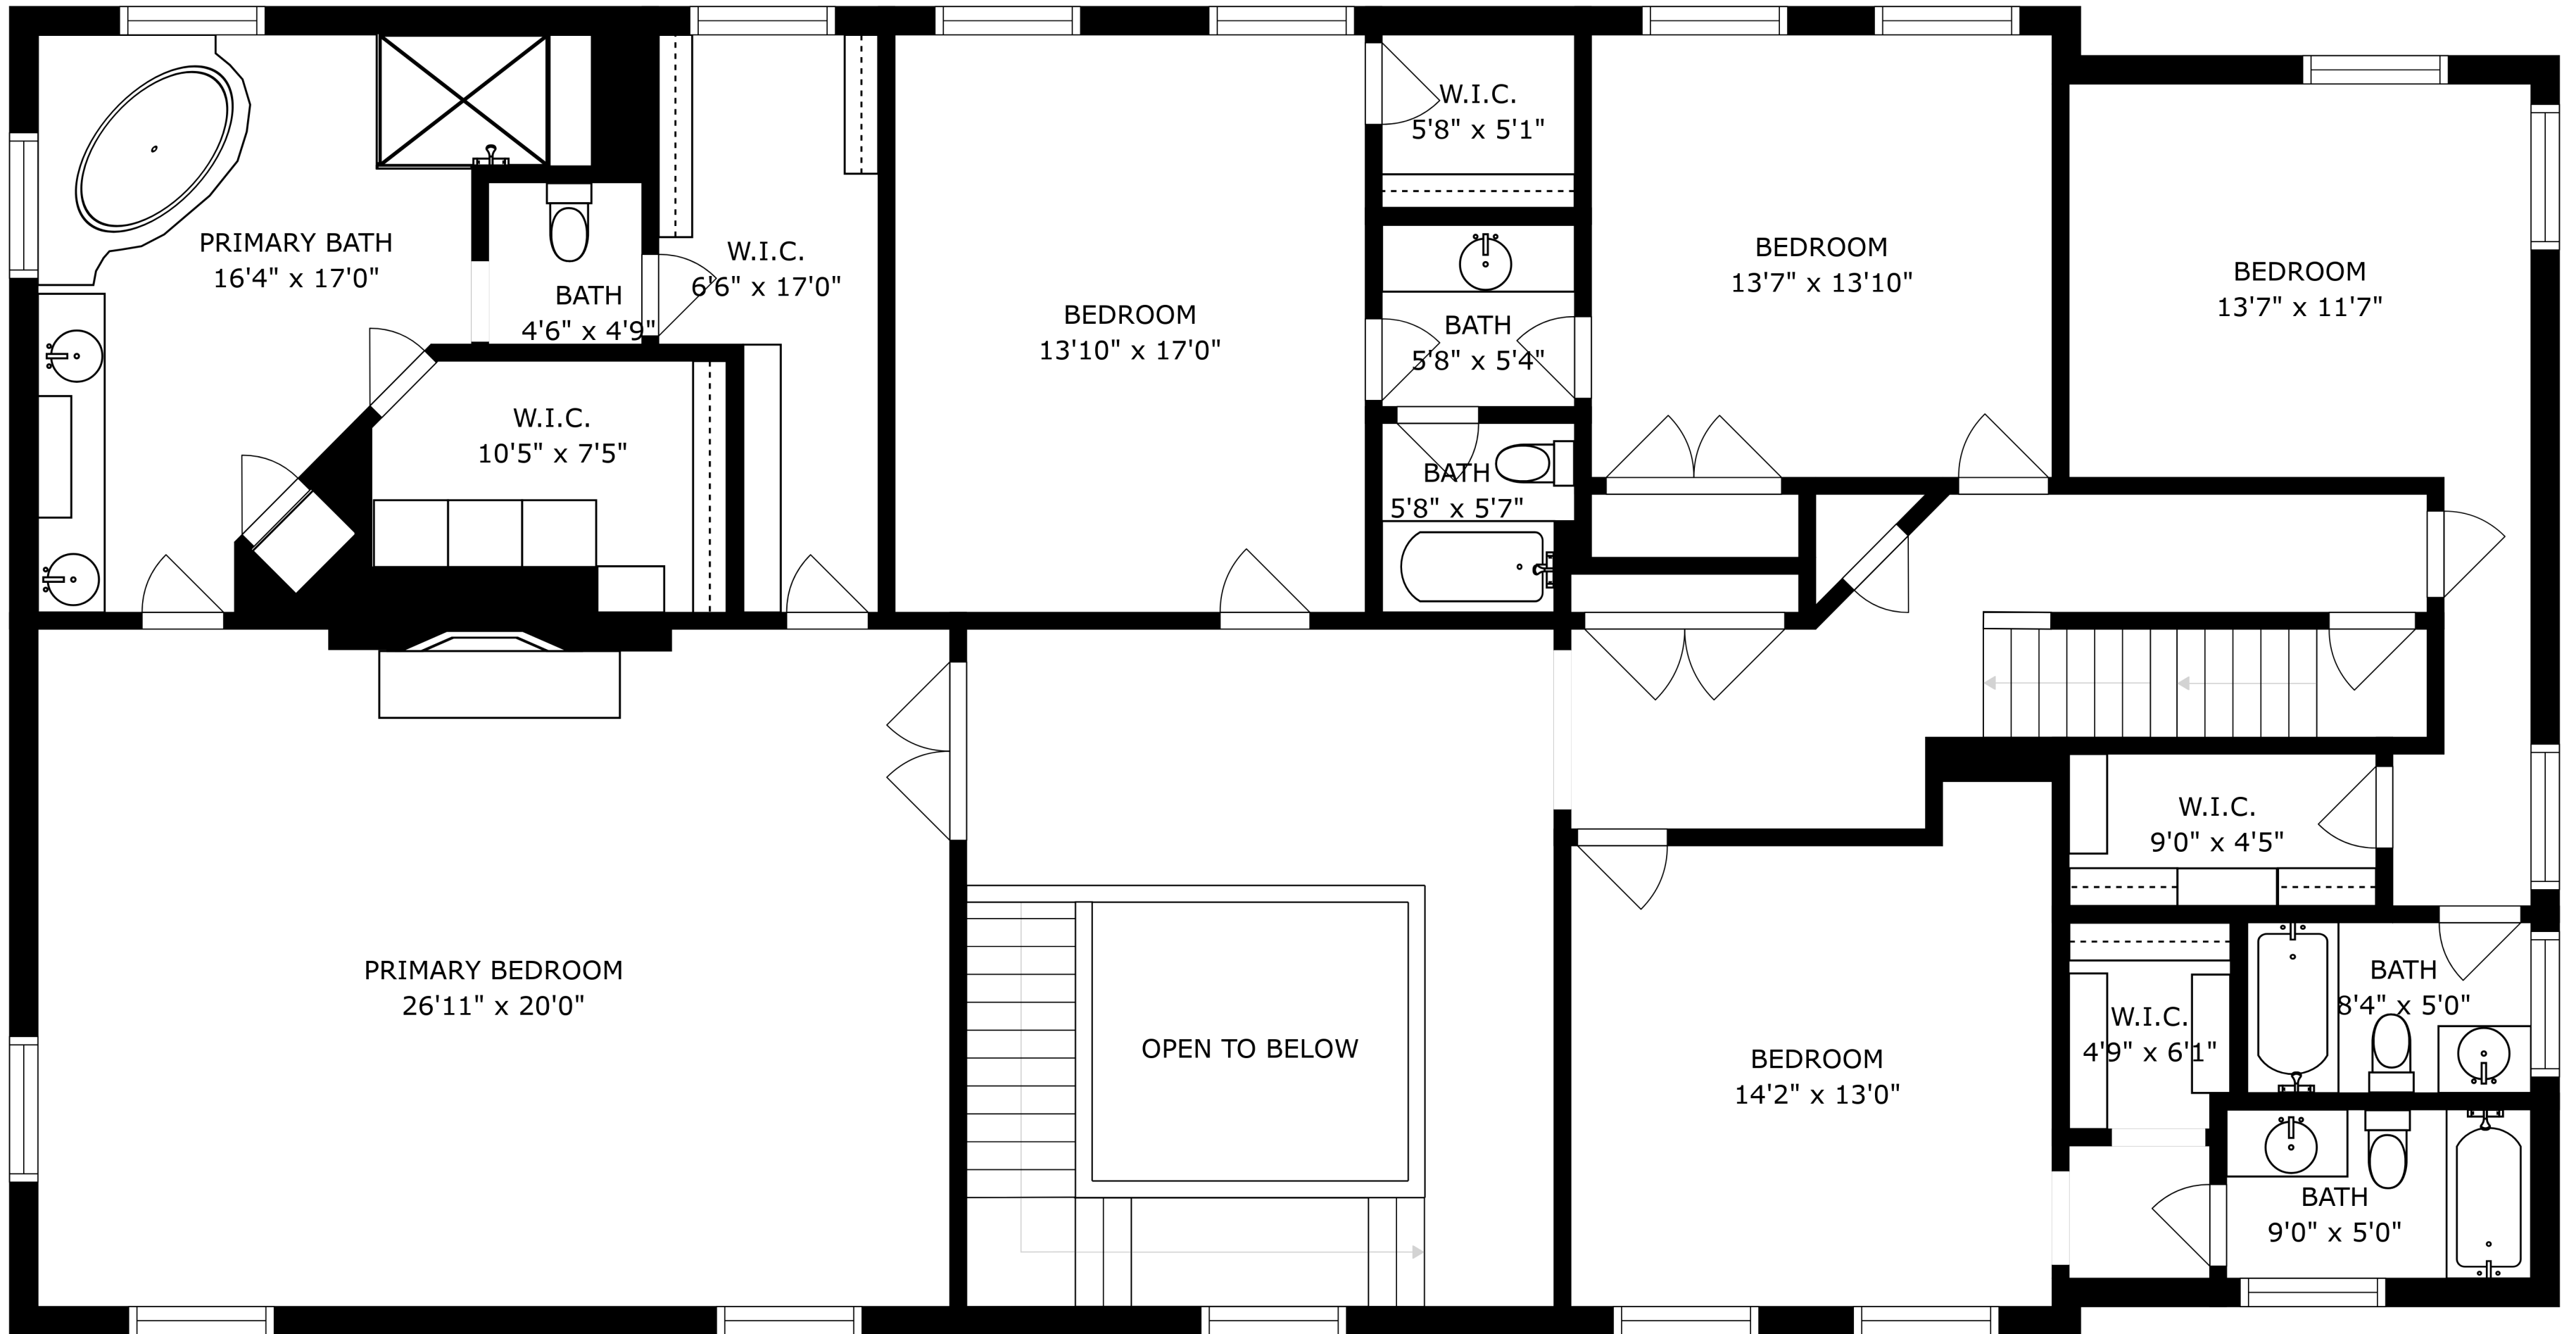

SIZES AND DIMENSIONS ARE APPROXIMATE, ACTUAL MAY VARY.

ELECTRICAL ROOM
9'5" x 13'0"

RECREATION ROOM
71'0" x 24'0"

SIZES AND DIMENSIONS ARE APPROXIMATE, ACTUAL MAY VARY.

SIZES AND DIMENSIONS ARE APPROXIMATE, ACTUAL MAY VARY.

SIZES AND DIMENSIONS ARE APPROXIMATE, ACTUAL MAY VARY.