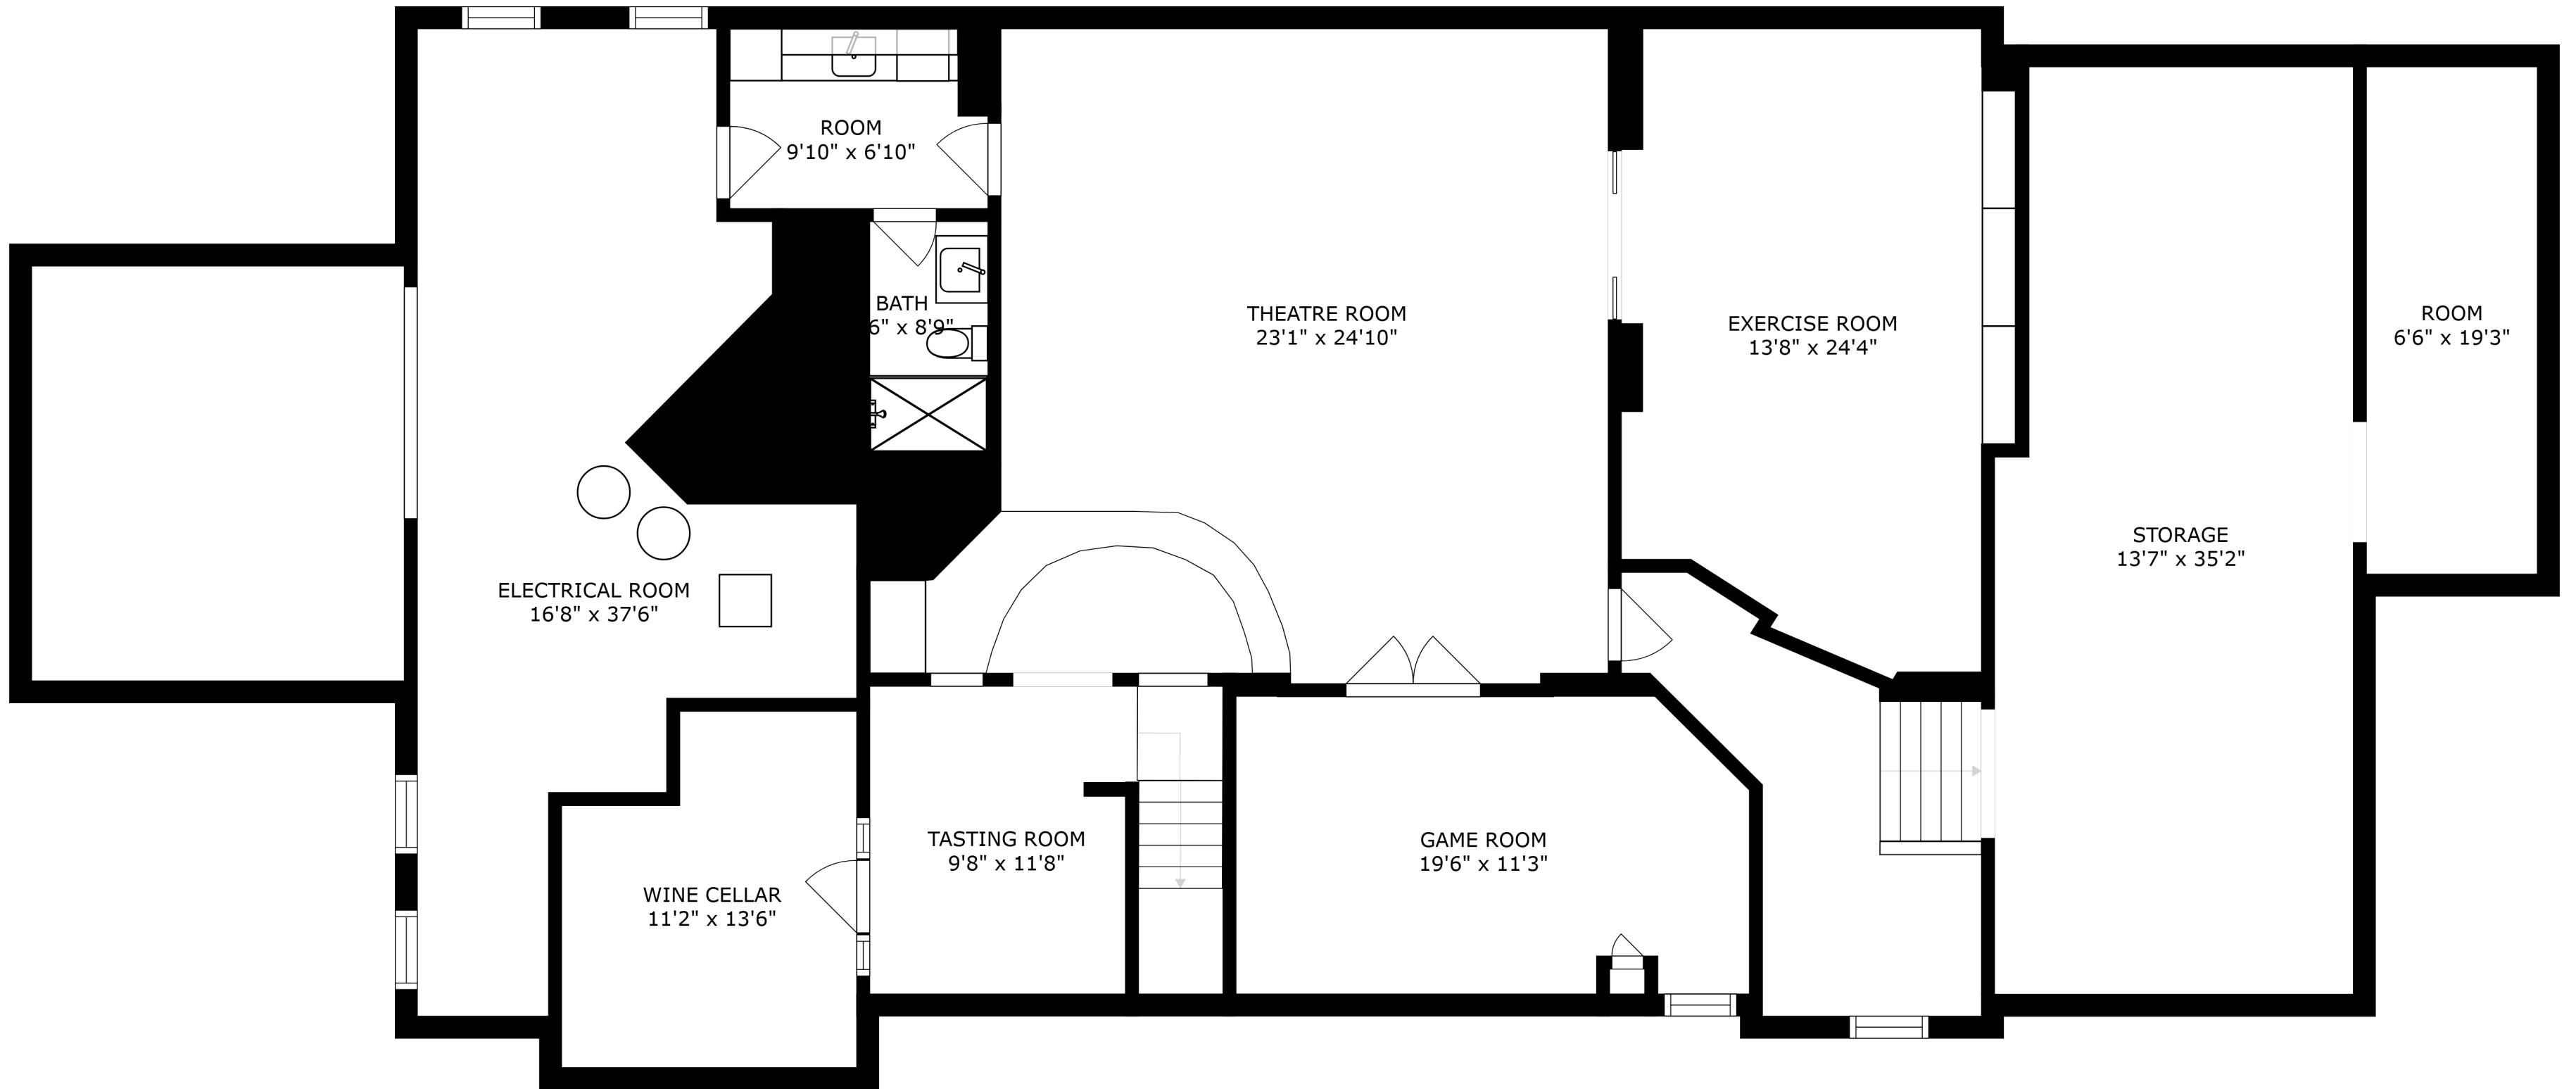

SIZES AND DIMENSIONS ARE APPROXIMATE, ACTUAL MAY VARY.

ELECTRICAL ROOM
9'5" x 13'0"

RECREATION ROOM
71'0" x 24'0"

SIZES AND DIMENSIONS ARE APPROXIMATE, ACTUAL MAY VARY.

SIZES AND DIMENSIONS ARE APPROXIMATE, ACTUAL MAY VARY.

SIZES AND DIMENSIONS ARE APPROXIMATE, ACTUAL MAY VARY.