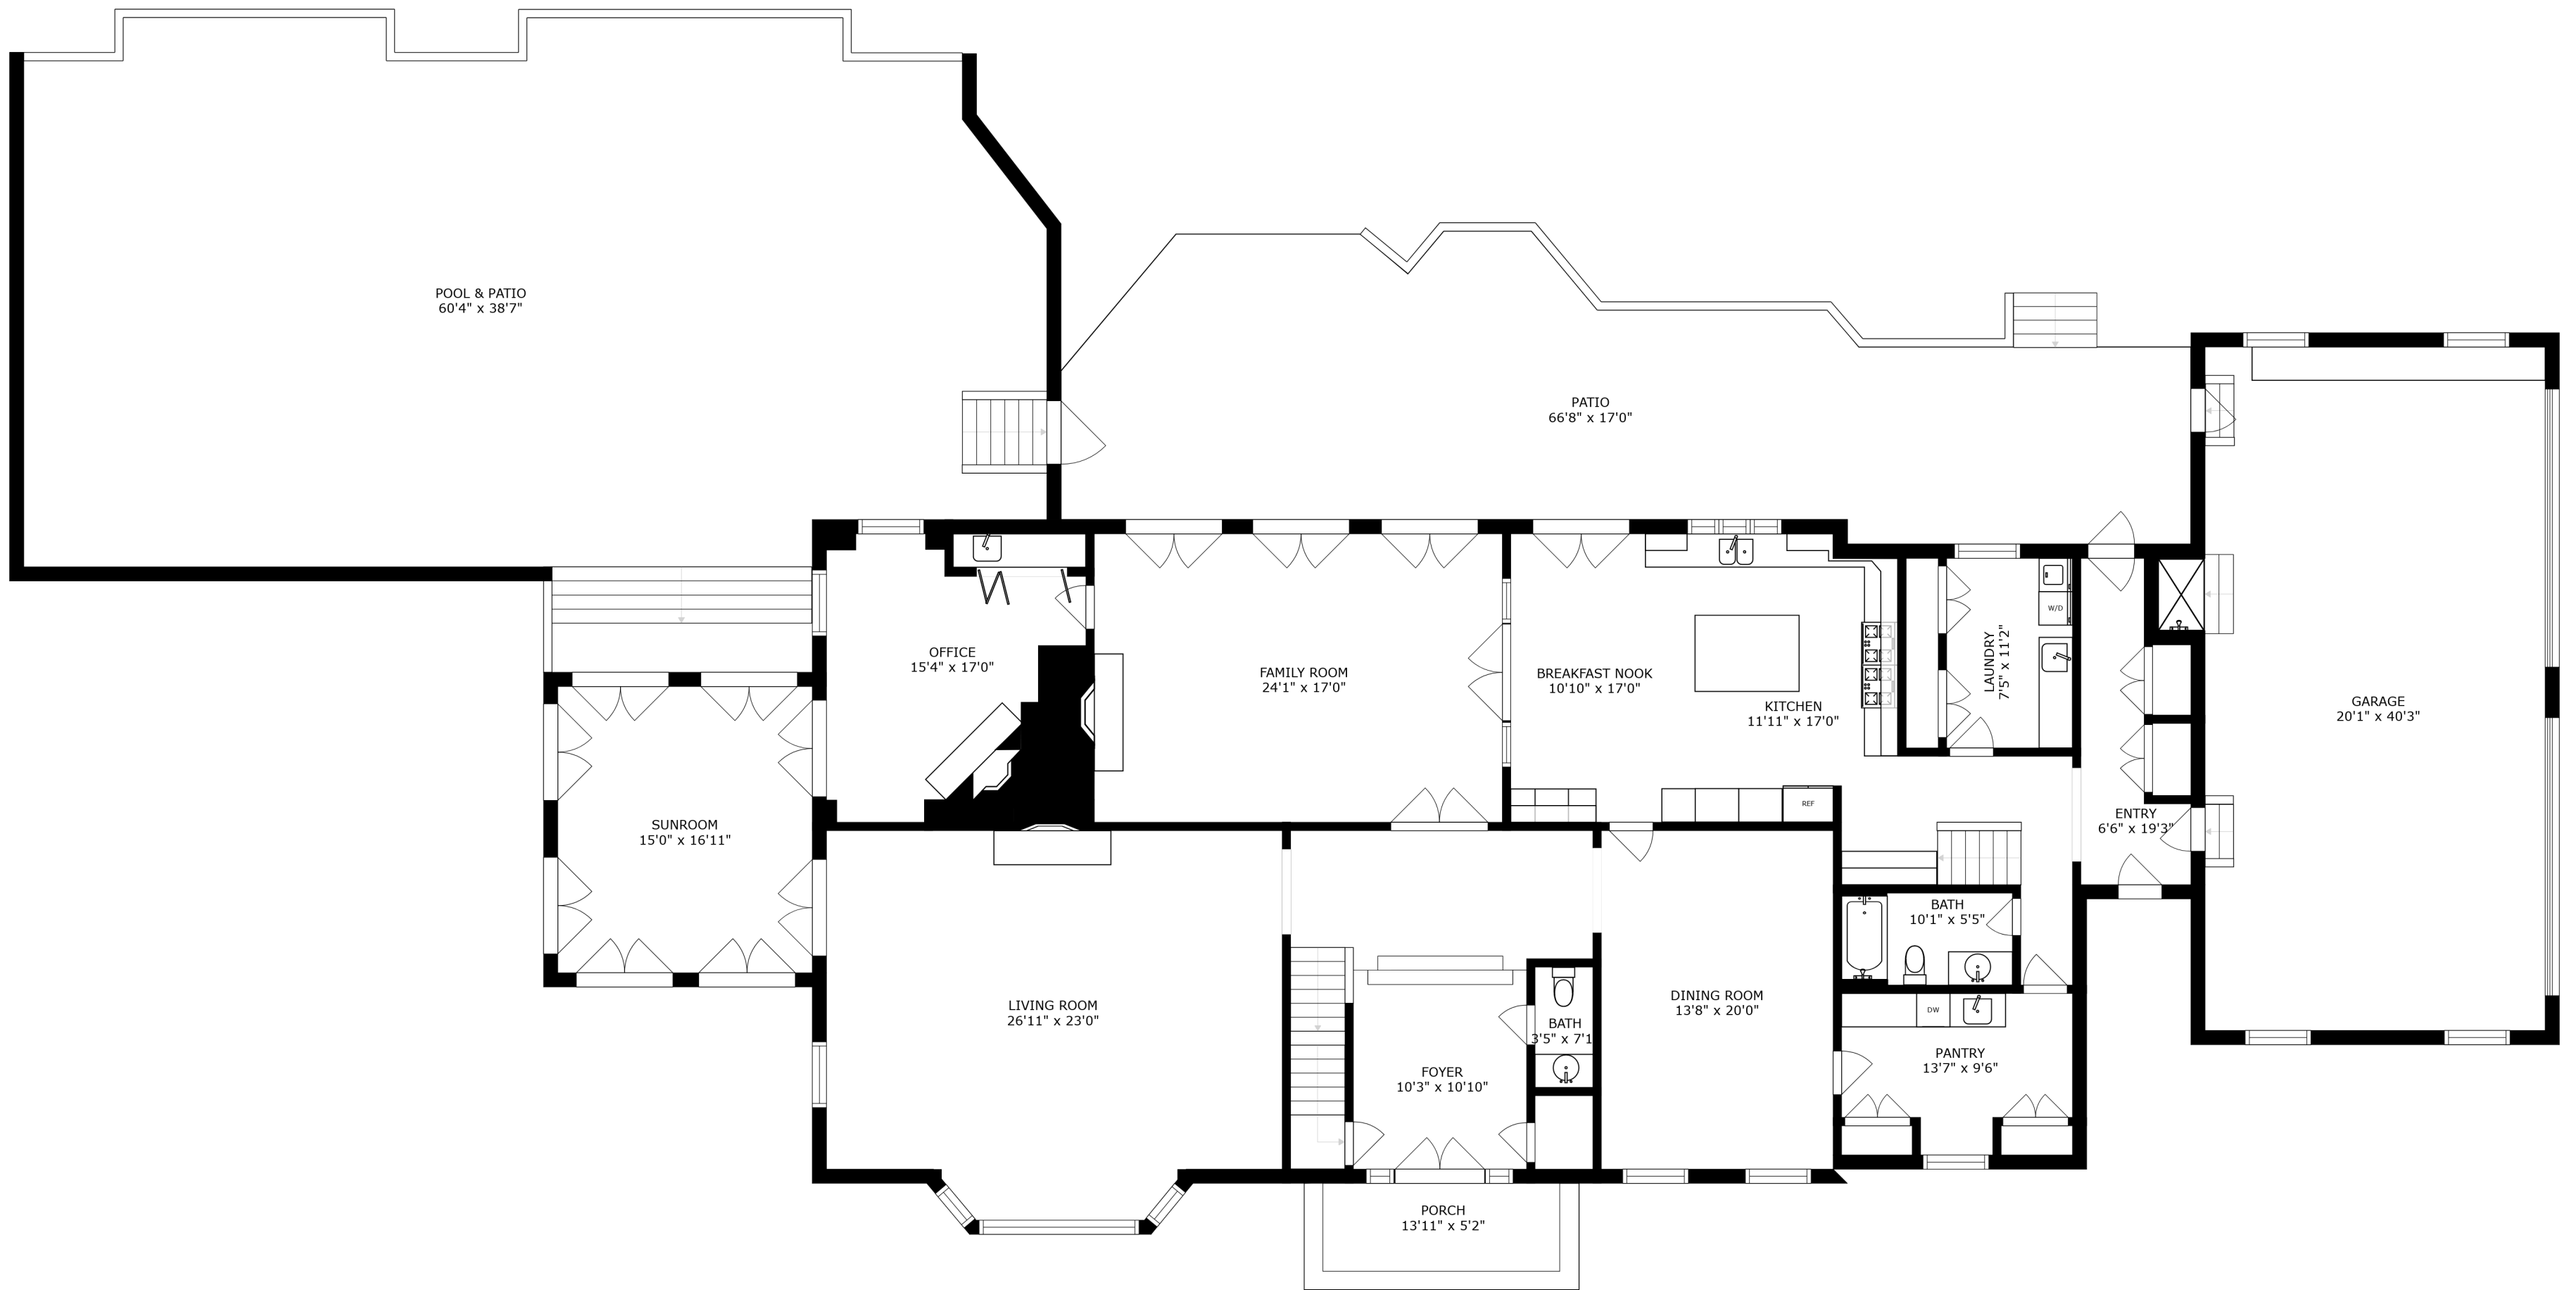

SIZES AND DIMENSIONS ARE APPROXIMATE, ACTUAL MAY VARY.

ELECTRICAL ROOM
9'5" x 13'0"

RECREATION ROOM
71'0" x 24'0"

SIZES AND DIMENSIONS ARE APPROXIMATE, ACTUAL MAY VARY.

SIZES AND DIMENSIONS ARE APPROXIMATE, ACTUAL MAY VARY.

SIZES AND DIMENSIONS ARE APPROXIMATE, ACTUAL MAY VARY.