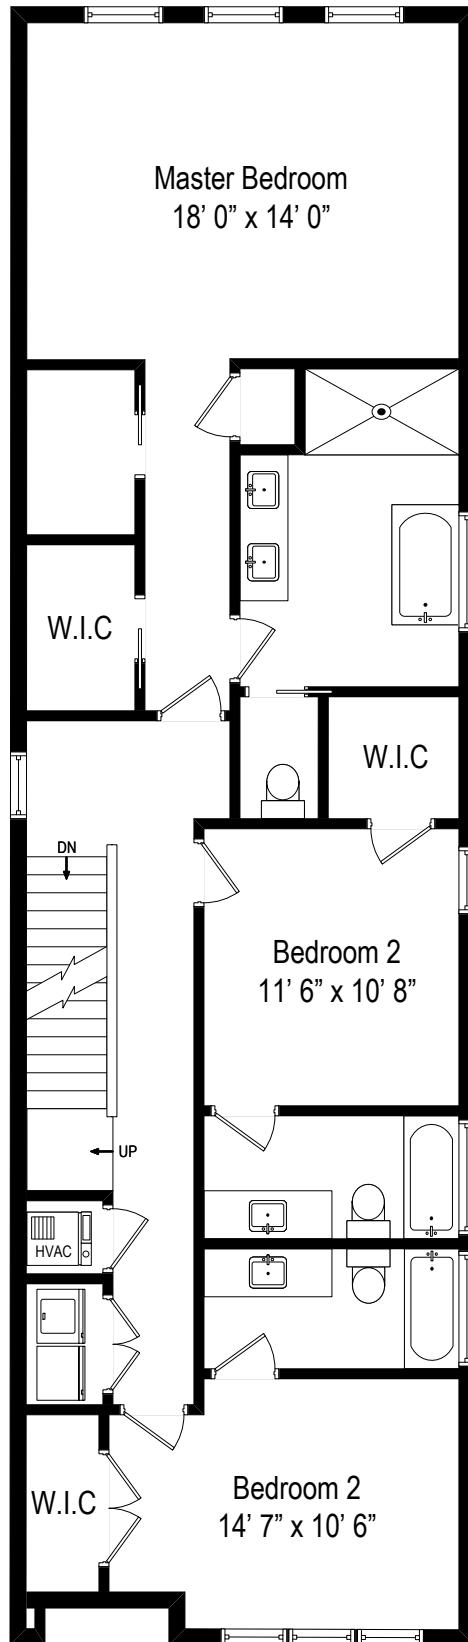

2240 W Farragut Ave - Chicago, IL 60625

First Level

2240 W Farragut Ave - Chicago, IL 60625

Second Level

2240 W Farragut Ave - Chicago, IL 60625

Roof Level

All dimensions are approximate. This plan is for marketing purposes only.

2240 W Farragut Ave - Chicago, IL 60625

Lower Level

Lower Level

First Level

Second Level

Roof Level

2240 W Farragut Ave - Chicago, IL 60625