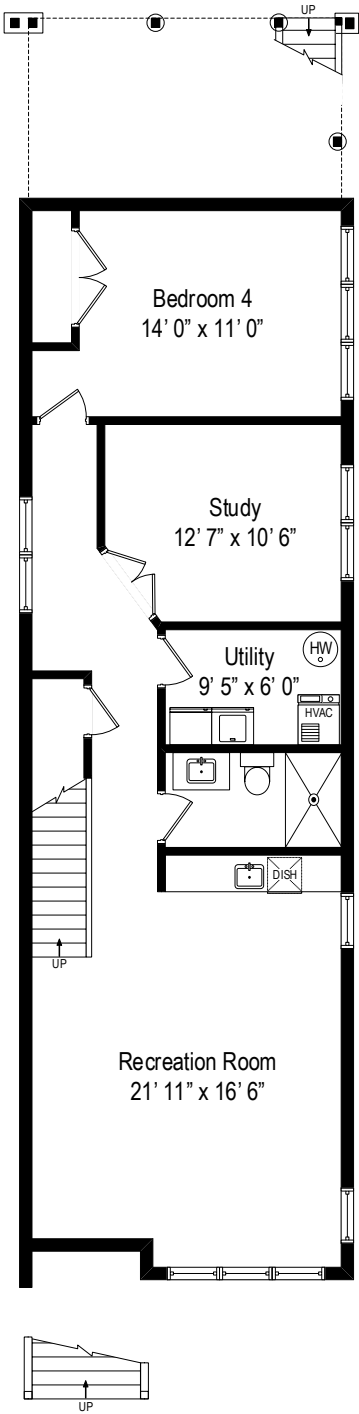

2240 W Farragut Ave - Chicago, IL 60625

First Level

2240 W Farragut Ave - Chicago, IL 60625

Second Level

2240 W Farragut Ave - Chicago, IL 60625

Roof Level

All dimensions are approximate. This plan is for marketing purposes only.

2240 W Farragut Ave - Chicago, IL 60625

Lower Level

Lower Level

First Level

Second Level

Roof Level

2240 W Farragut Ave - Chicago, IL 60625