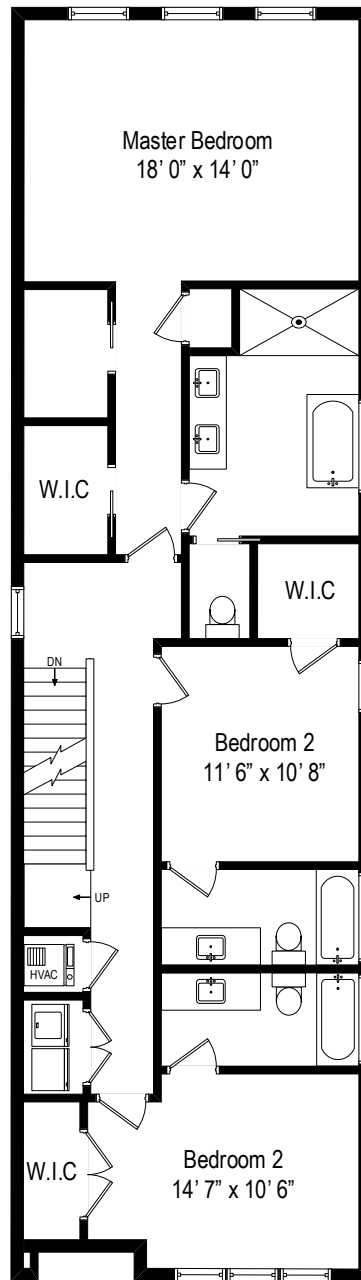

2240 W Farragut Ave - Chicago, IL 60625

First Level

2240 W Farragut Ave - Chicago, IL 60625

Second Level

2240 W Farragut Ave - Chicago, IL 60625

Roof Level

All dimensions are approximate. This plan is for marketing purposes only.

2240 W Farragut Ave - Chicago, IL 60625

Lower Level

Lower Level

First Level

Second Level

Roof Level

2240 W Farragut Ave - Chicago, IL 60625