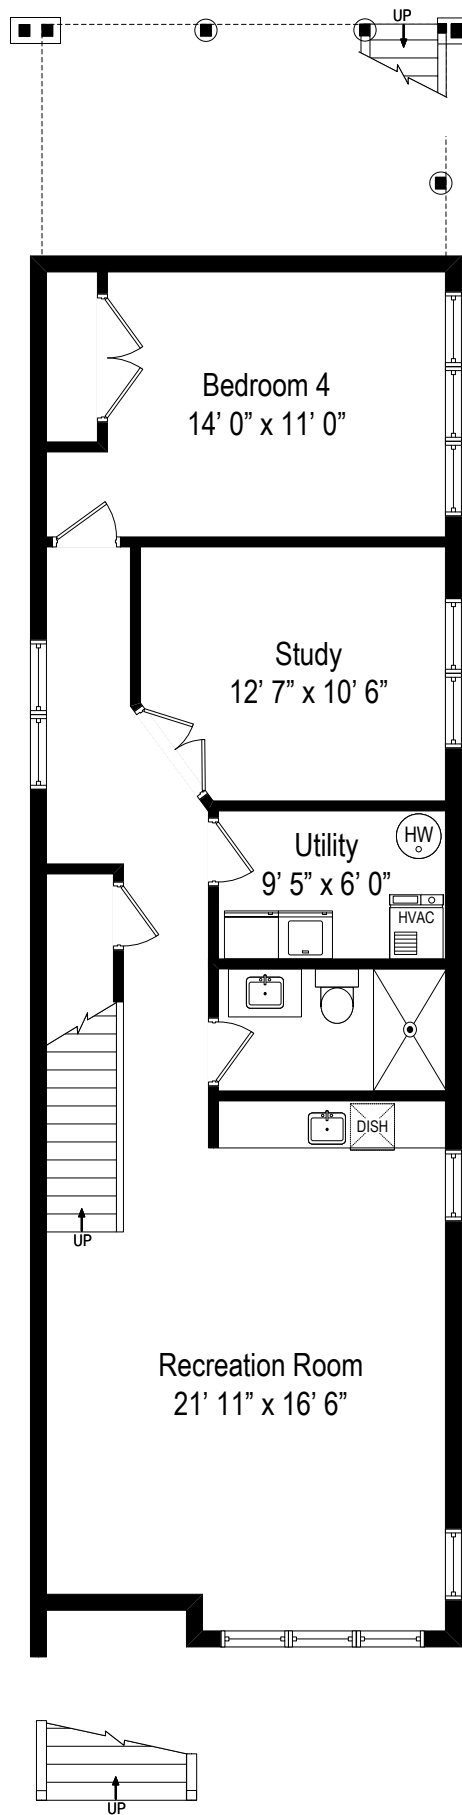

2240 W Farragut Ave - Chicago, IL 60625

First Level

2240 W Farragut Ave - Chicago, IL 60625

Second Level

2240 W Farragut Ave - Chicago, IL 60625

Roof Level

All dimensions are approximate. This plan is for marketing purposes only.

2240 W Farragut Ave - Chicago, IL 60625

Lower Level

Lower Level

First Level

Second Level

Roof Level

2240 W Farragut Ave - Chicago, IL 60625