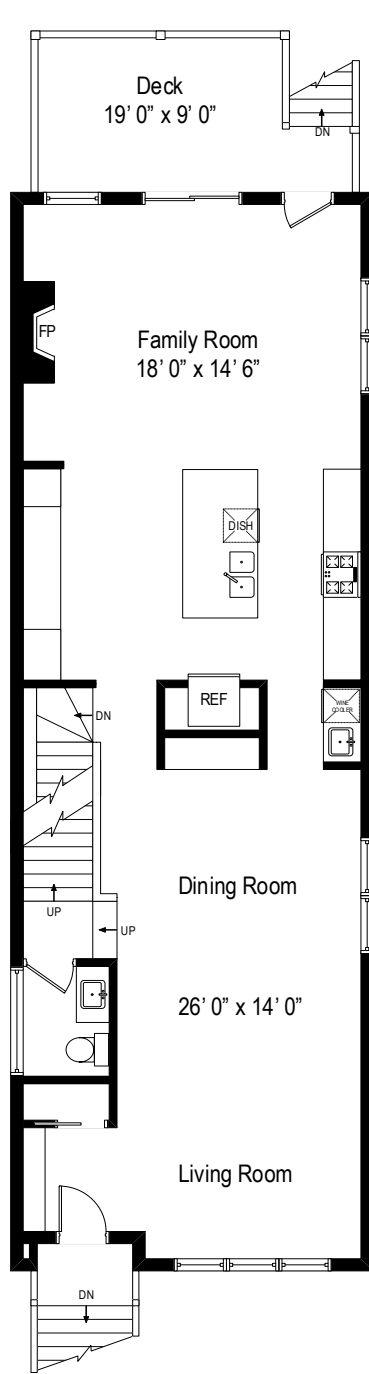

2240 W Farragut Ave - Chicago, IL 60625

First Level

2240 W Farragut Ave - Chicago, IL 60625

Second Level

2240 W Farragut Ave - Chicago, IL 60625

Roof Level

All dimensions are approximate. This plan is for marketing purposes only.

2240 W Farragut Ave - Chicago, IL 60625

Lower Level

Lower Level

First Level

Second Level

Roof Level

2240 W Farragut Ave - Chicago, IL 60625