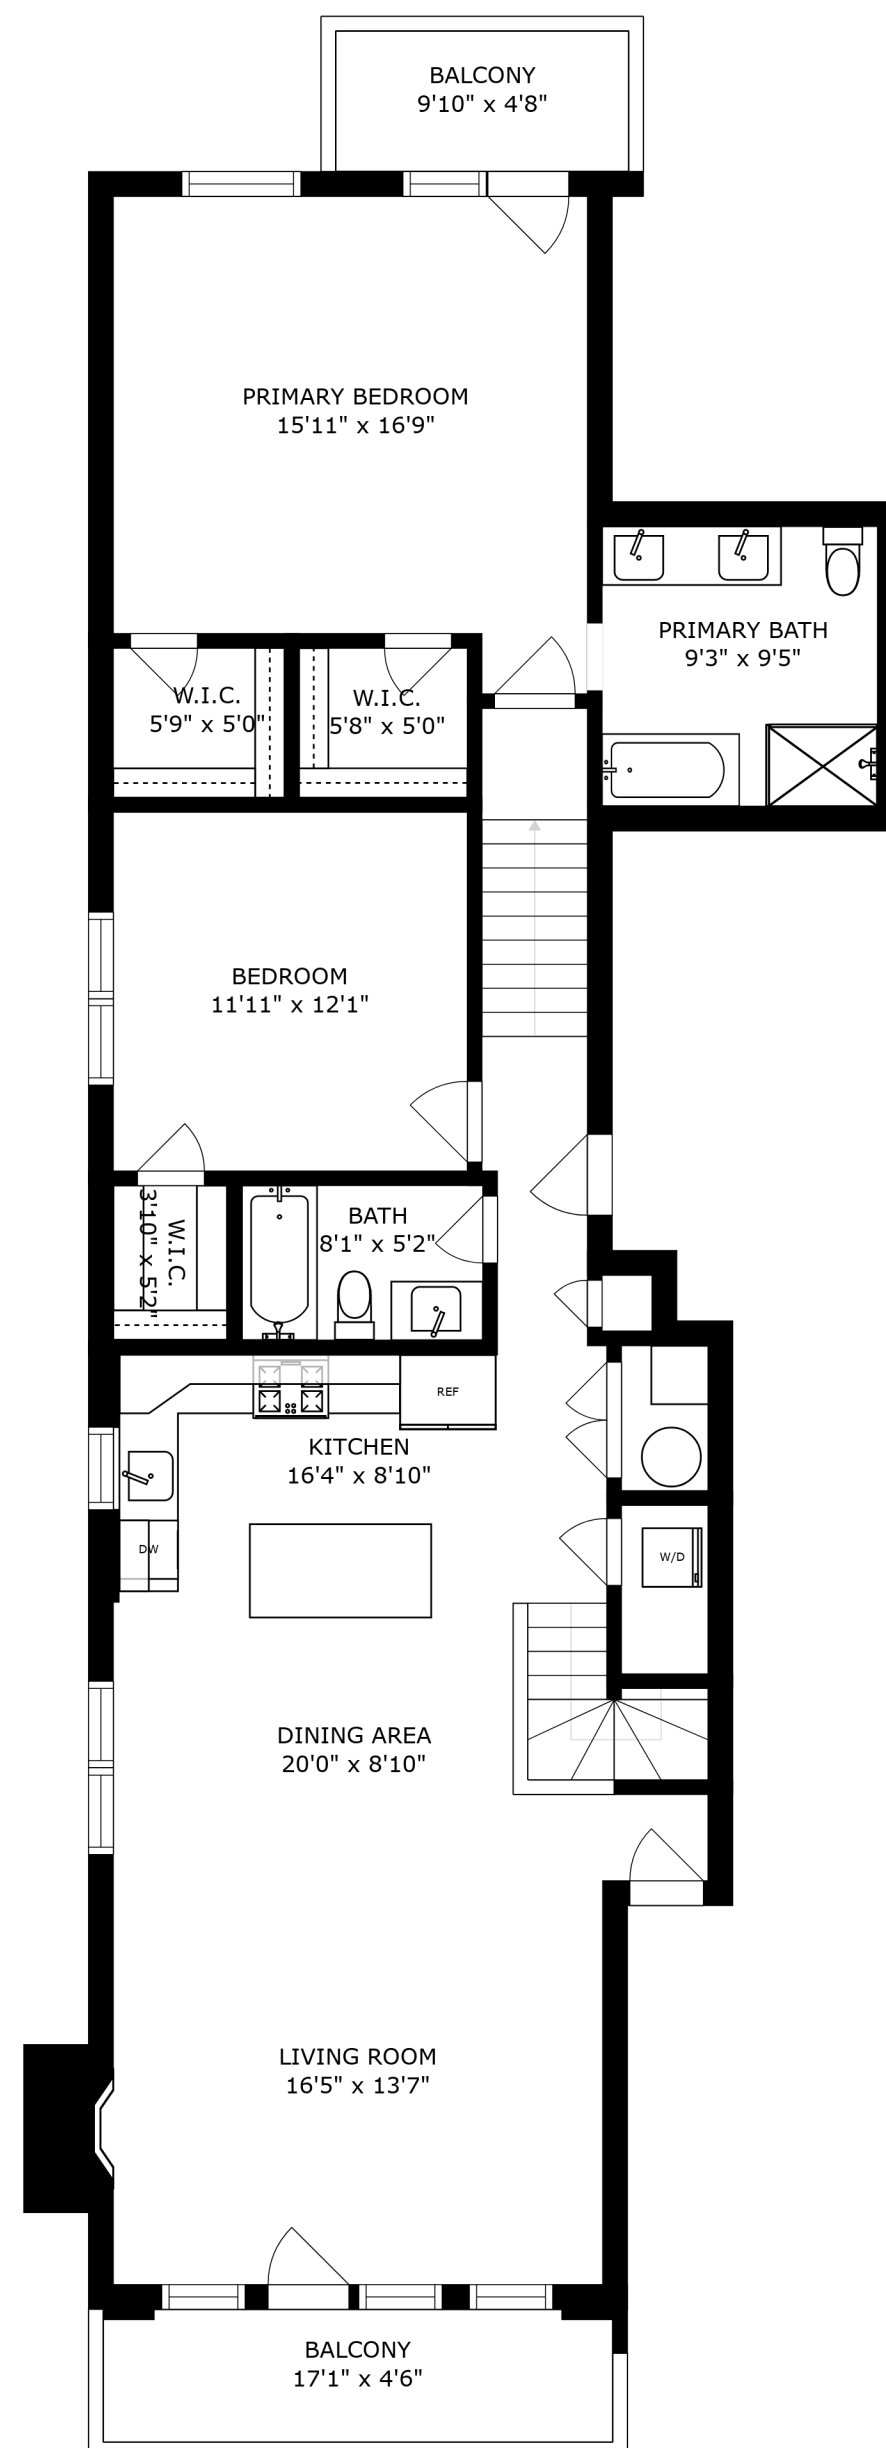

FLOOR 1

FLOOR 2

SIZES AND DIMENSIONS ARE APPROXIMATE, ACTUAL MAY VARY.

ROOF-TOP DECK
20'8" x 28'9"

WET BAR
6'11" x 9'8"

SIZES AND DIMENSIONS ARE APPROXIMATE, ACTUAL MAY VARY.

SIZES AND DIMENSIONS ARE APPROXIMATE, ACTUAL MAY VARY.