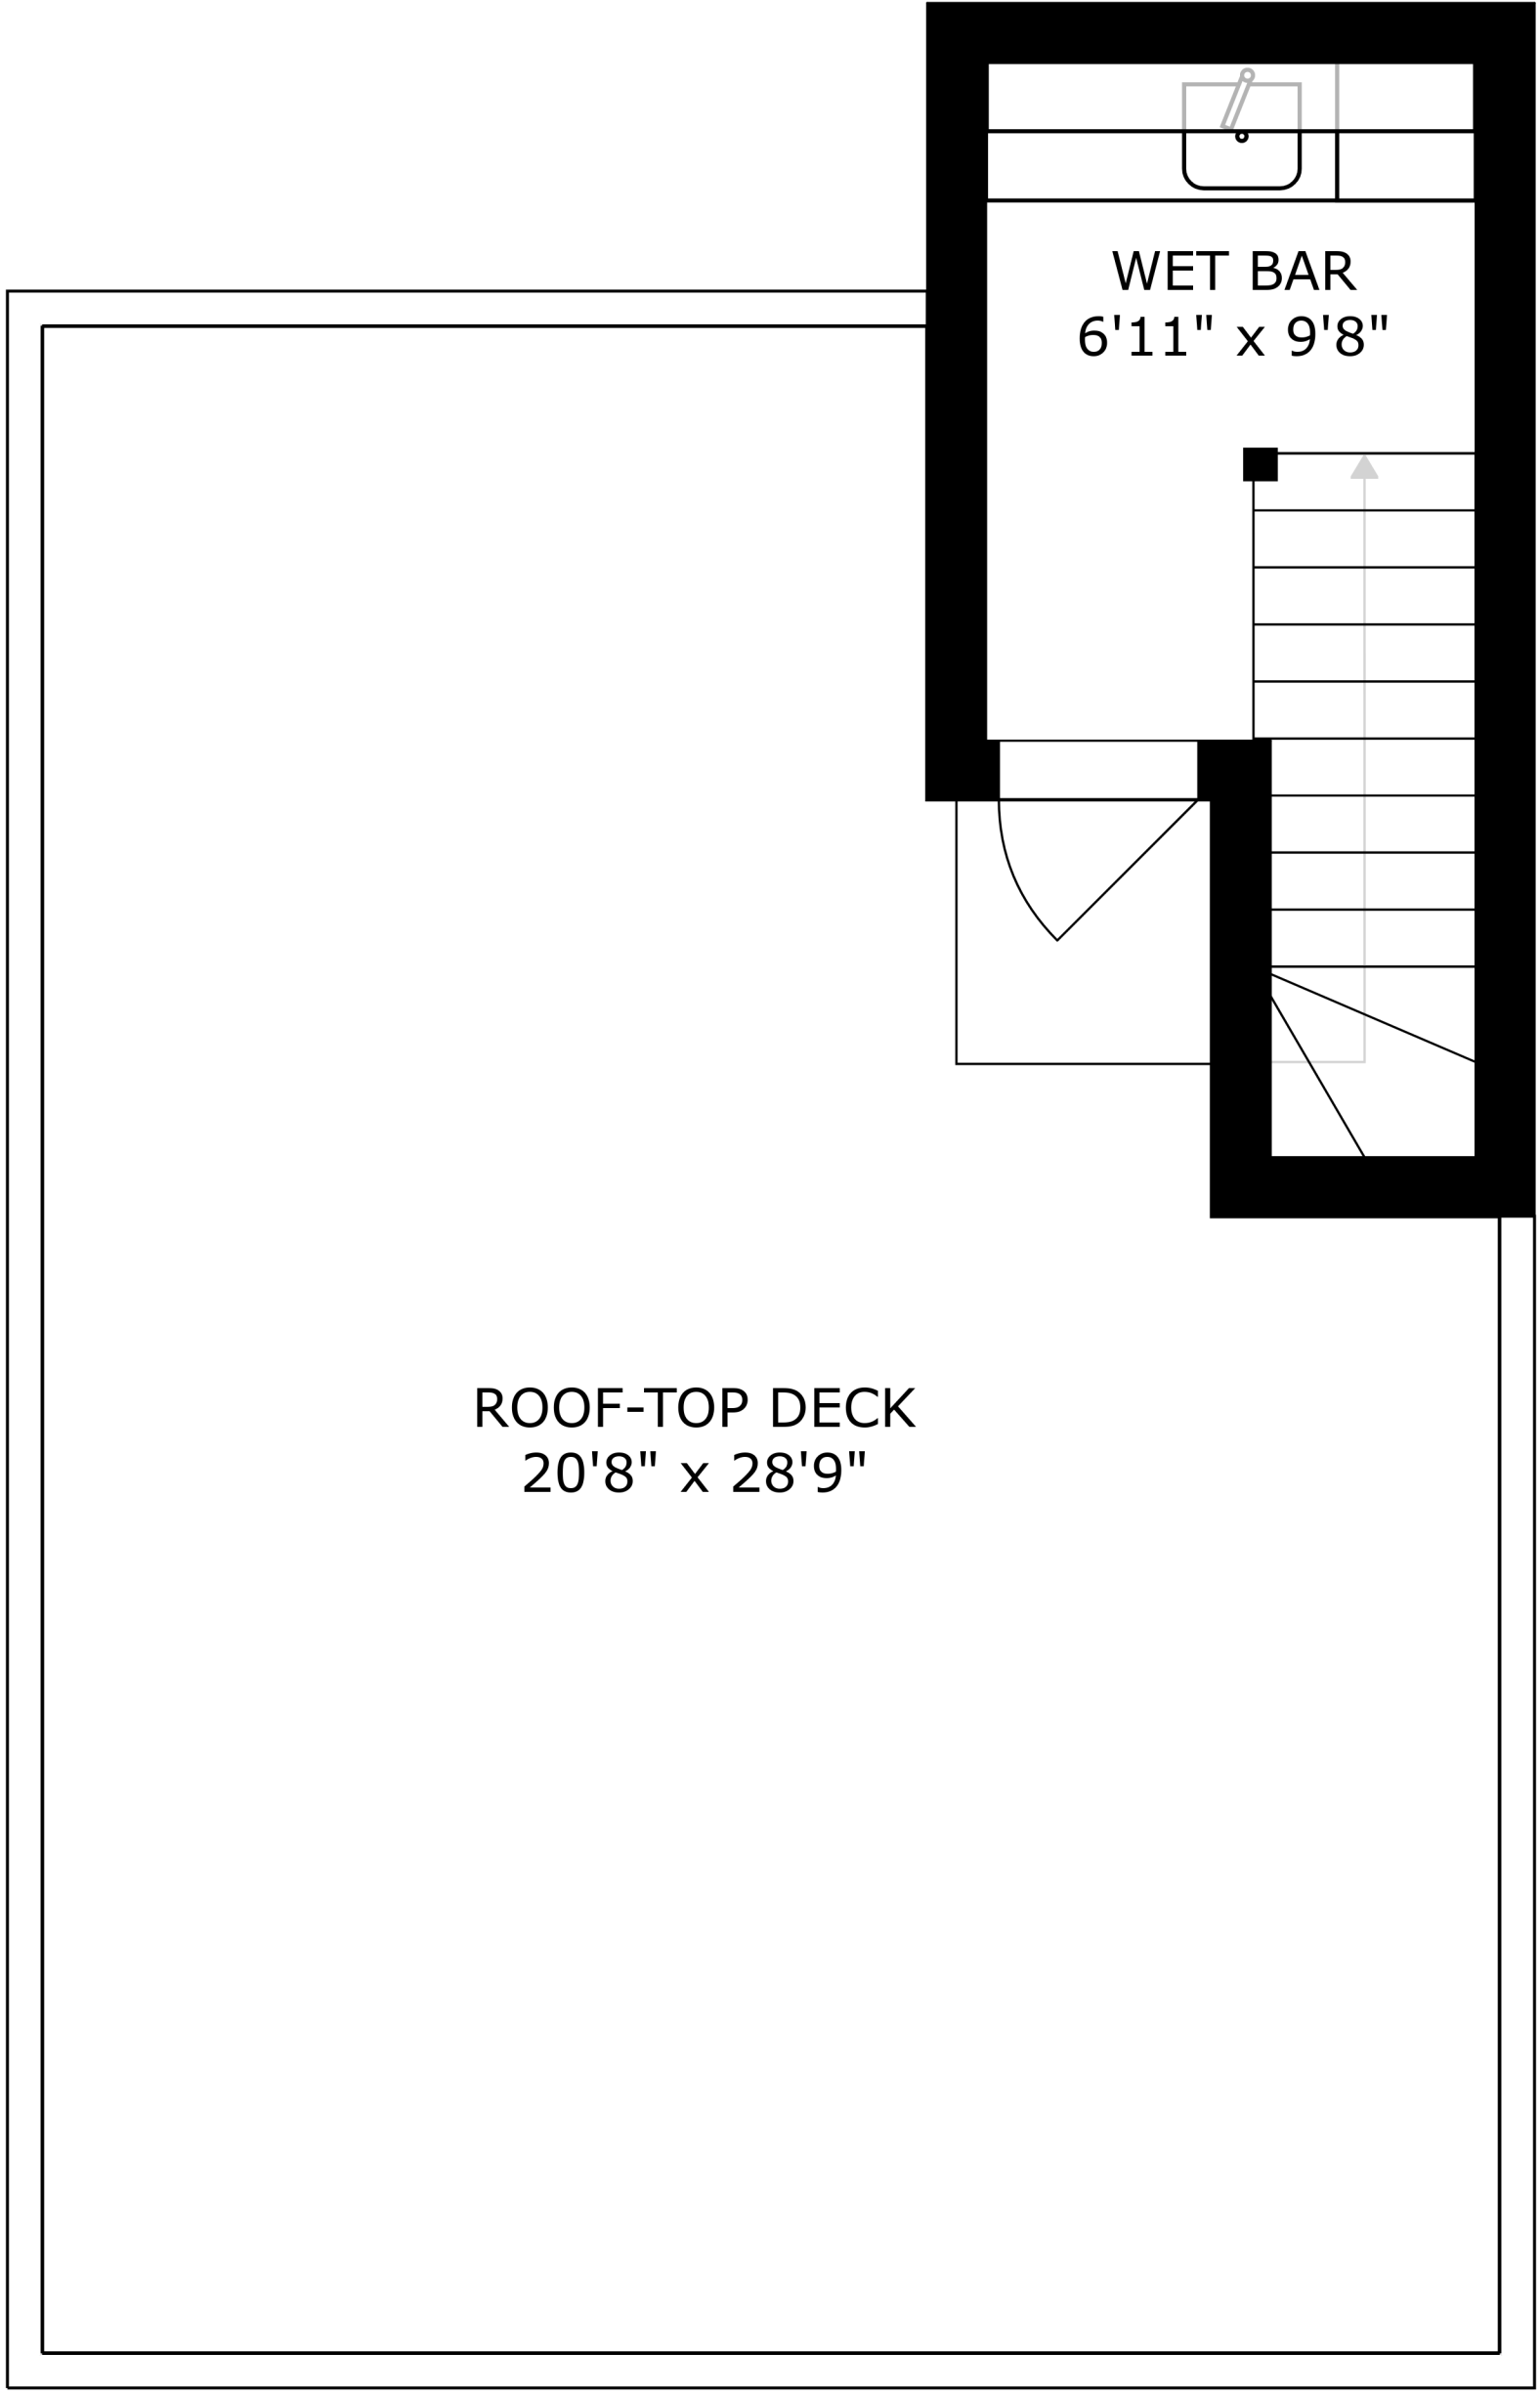

FLOOR 1

FLOOR 2

SIZES AND DIMENSIONS ARE APPROXIMATE, ACTUAL MAY VARY.

ROOF-TOP DECK
20'8" x 28'9"

WET BAR
6'11" x 9'8"

SIZES AND DIMENSIONS ARE APPROXIMATE, ACTUAL MAY VARY.

SIZES AND DIMENSIONS ARE APPROXIMATE, ACTUAL MAY VARY.