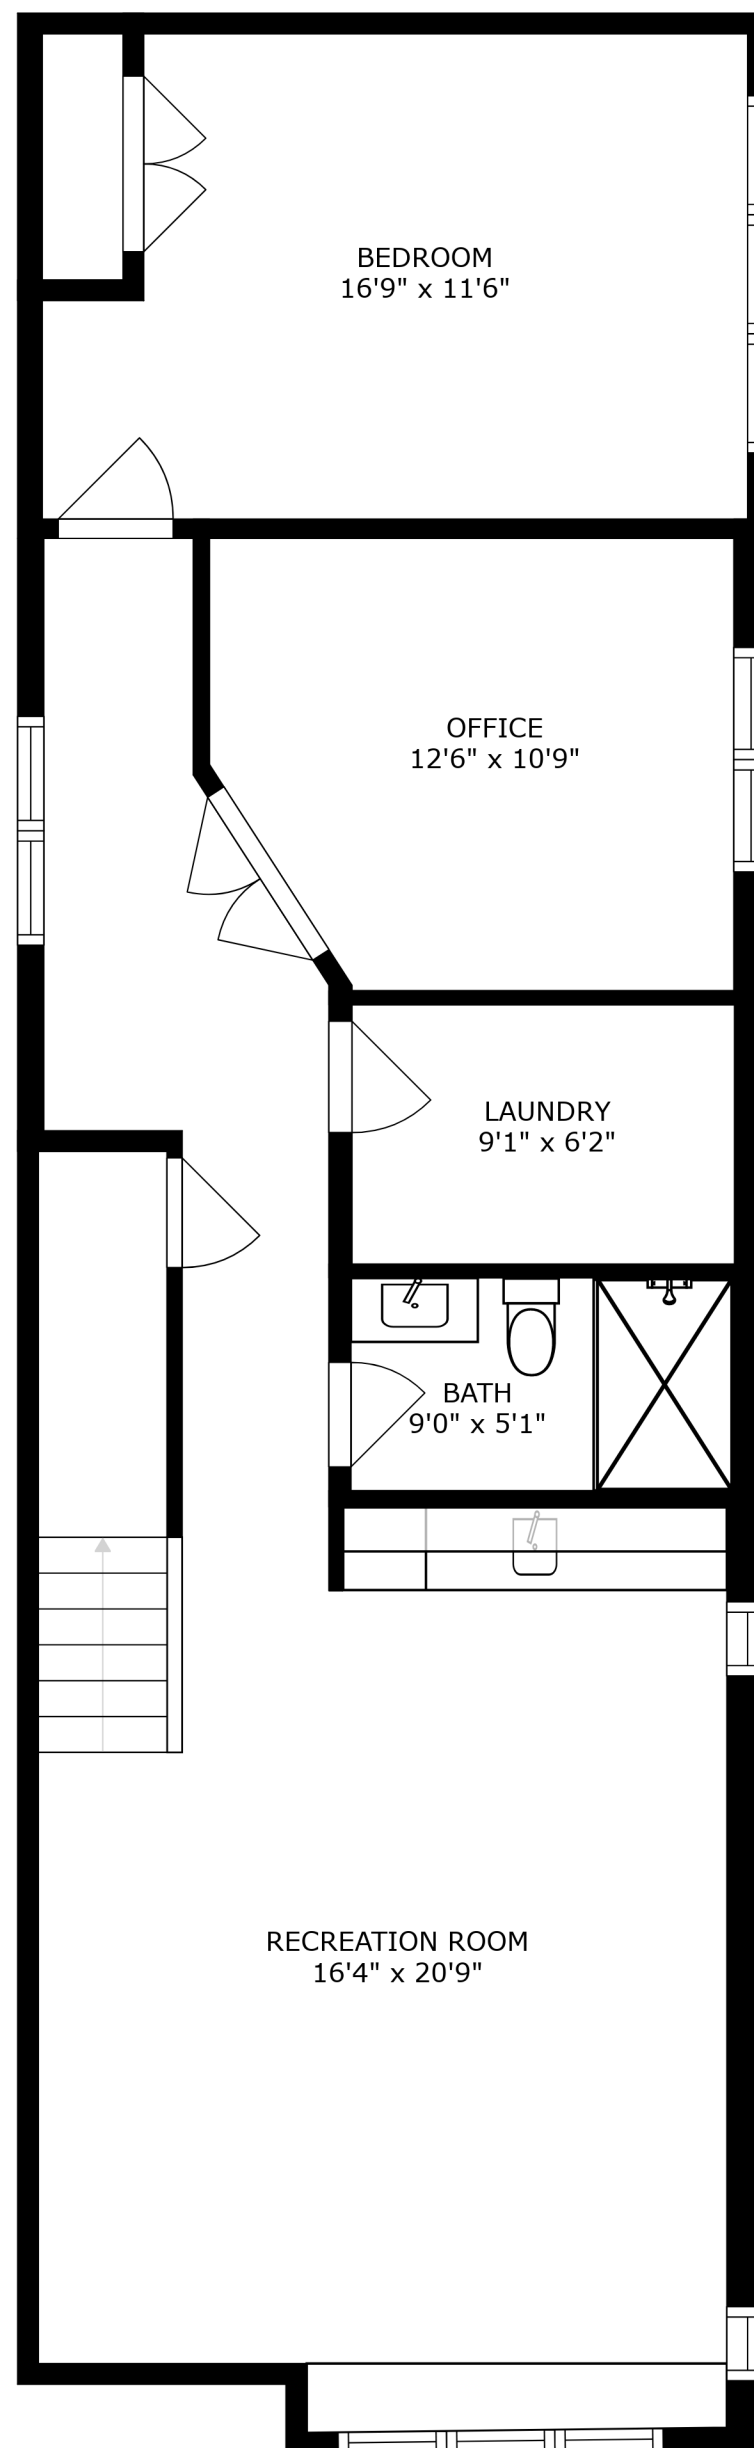

FLOOR 1

FLOOR 2

FLOOR 3

FLOOR 4

ROOF-TOP DECK
15'2" x 56'8"

SIZES AND DIMENSIONS ARE APPROXIMATE, ACTUAL MAY VARY.

SIZES AND DIMENSIONS ARE APPROXIMATE, ACTUAL MAY VARY.

SIZES AND DIMENSIONS ARE APPROXIMATE, ACTUAL MAY VARY.