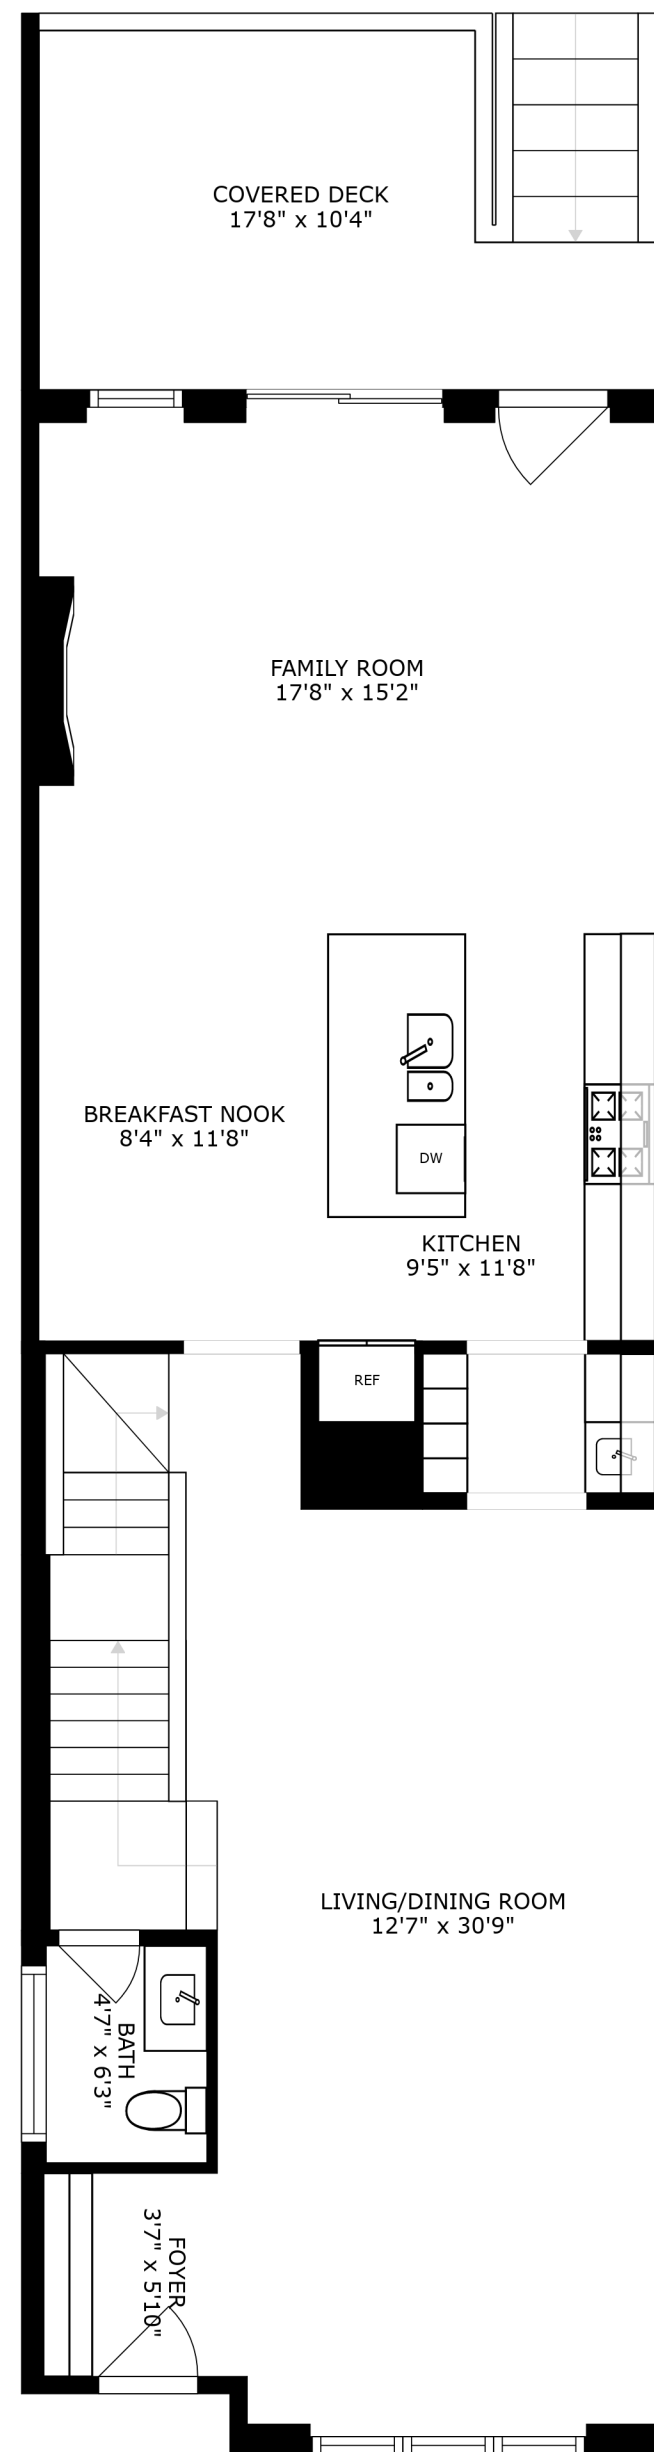

FLOOR 1

FLOOR 2

FLOOR 3

FLOOR 4

ROOF-TOP DECK
15'2" x 56'8"

SIZES AND DIMENSIONS ARE APPROXIMATE, ACTUAL MAY VARY.

SIZES AND DIMENSIONS ARE APPROXIMATE, ACTUAL MAY VARY.

SIZES AND DIMENSIONS ARE APPROXIMATE, ACTUAL MAY VARY.