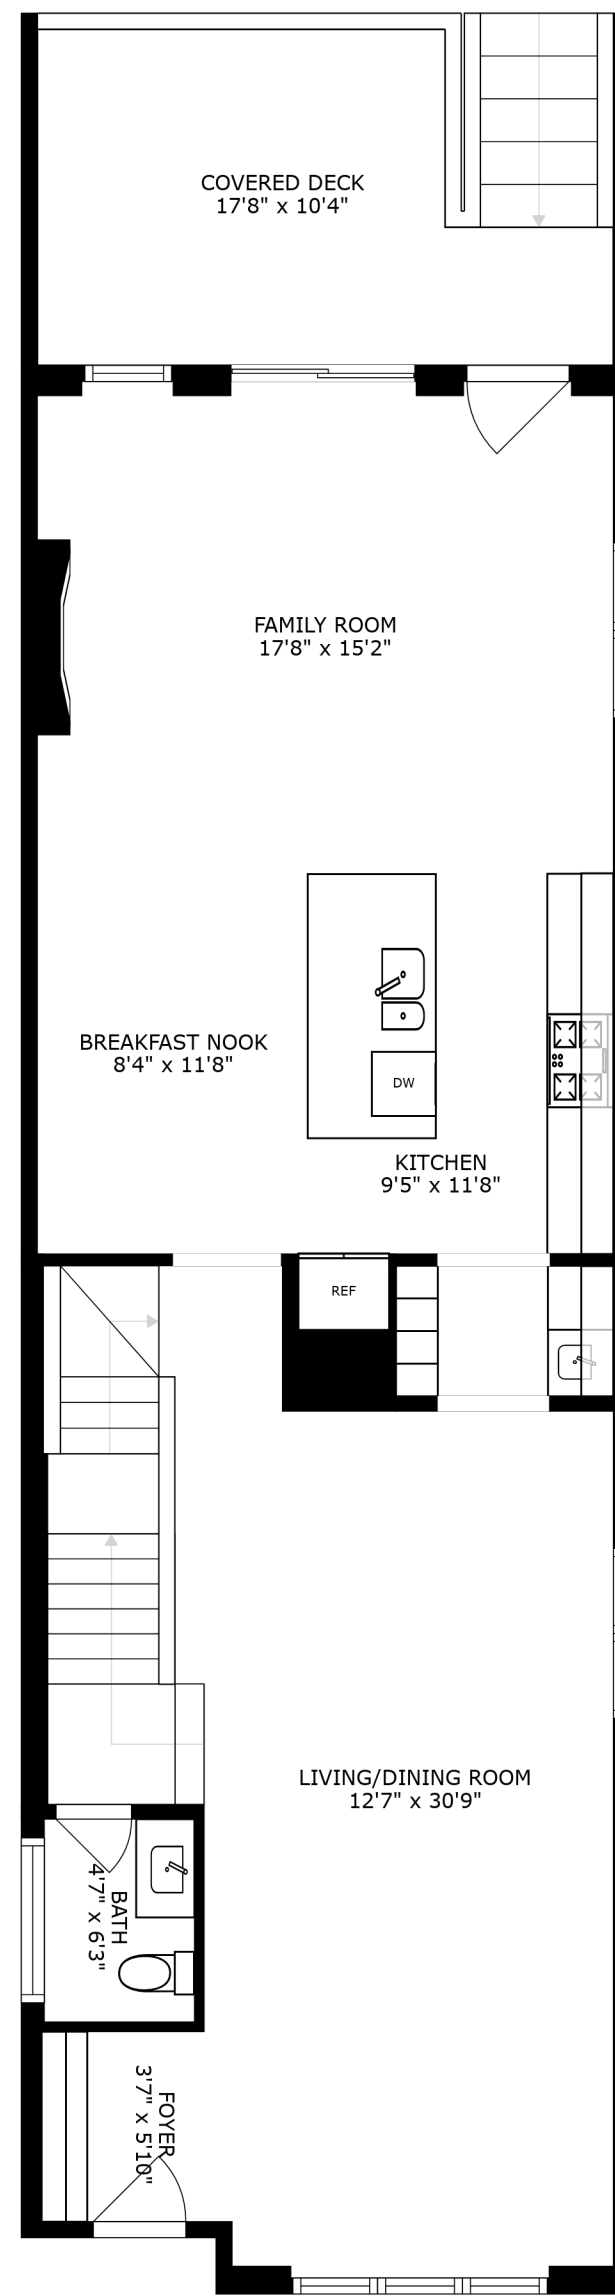

FLOOR 1

FLOOR 2

FLOOR 3

FLOOR 4

ROOF-TOP DECK
15'2" x 56'8"

SIZES AND DIMENSIONS ARE APPROXIMATE, ACTUAL MAY VARY.

SIZES AND DIMENSIONS ARE APPROXIMATE, ACTUAL MAY VARY.

SIZES AND DIMENSIONS ARE APPROXIMATE, ACTUAL MAY VARY.