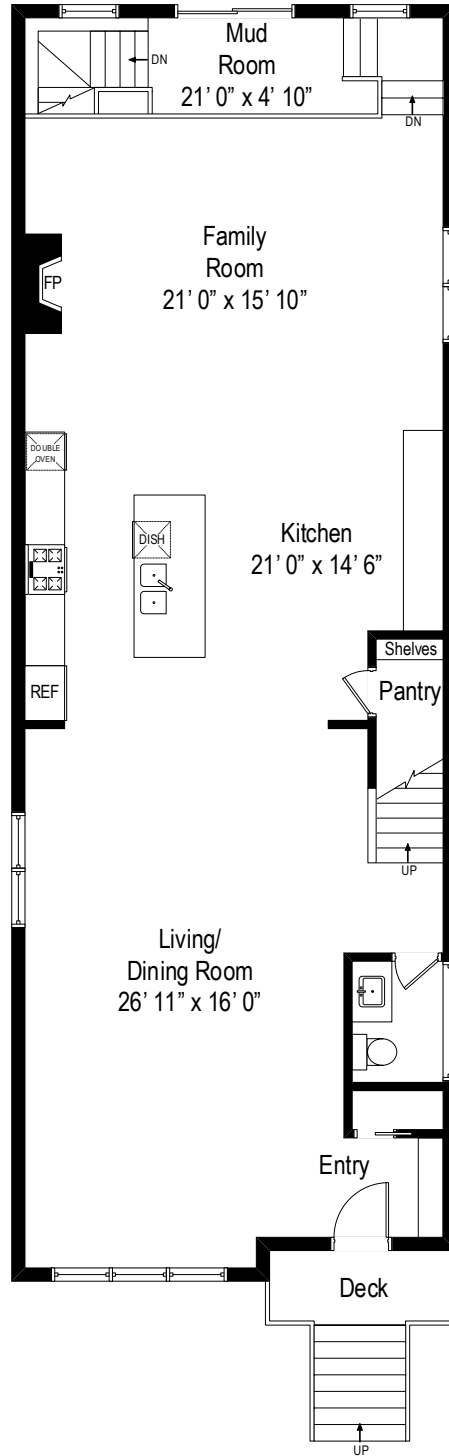

5152 N Keeler – Chicago, IL 60630
First Level

All dimensions are approximate. This plan is for marketing purposes only.

5152 N Keeler – Chicago, IL 60630

Second Level

5152 N Keeler – Chicago, IL 60630

Lower Level

Lower Level

First Level

Second Level

5152 N Keeler – Chicago, IL 60630