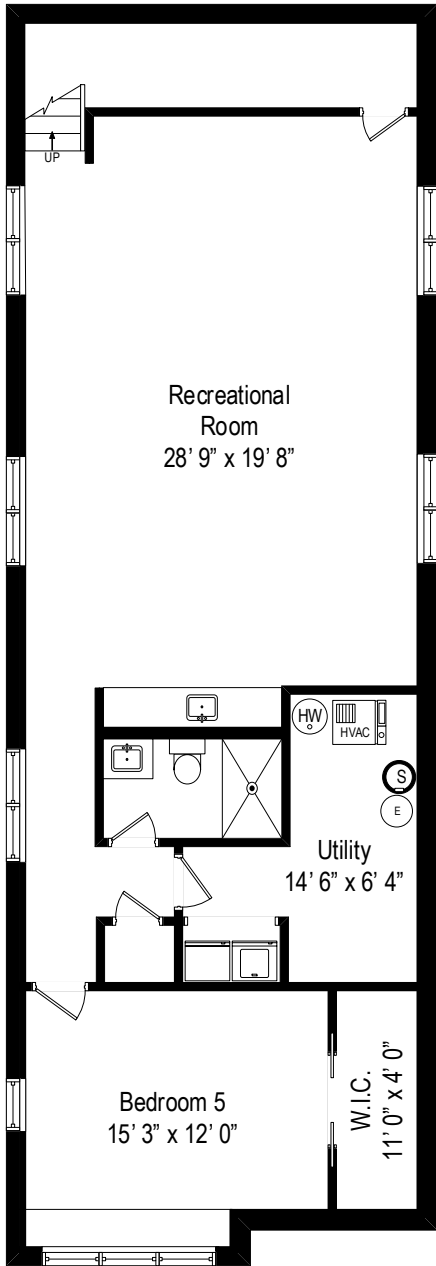

5152 N Keeler – Chicago, IL 60630
First Level

All dimensions are approximate. This plan is for marketing purposes only.

5152 N Keeler – Chicago, IL 60630

Second Level

5152 N Keeler – Chicago, IL 60630

Lower Level

Lower Level

First Level

Second Level

5152 N Keeler – Chicago, IL 60630