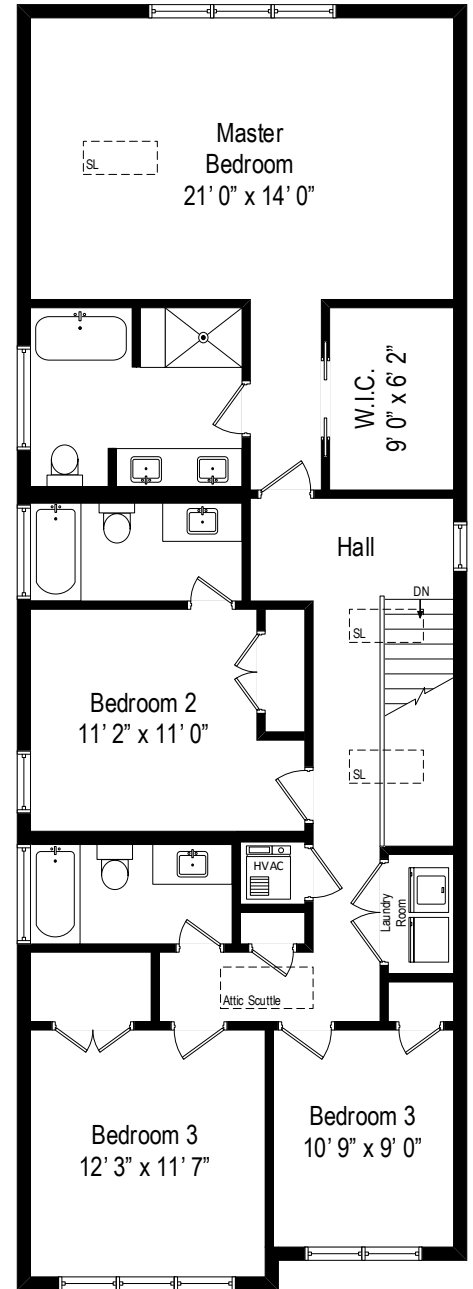

5152 N Keeler – Chicago, IL 60630
First Level

All dimensions are approximate. This plan is for marketing purposes only.

5152 N Keeler – Chicago, IL 60630

Second Level

5152 N Keeler – Chicago, IL 60630

Lower Level

Lower Level

First Level

Second Level

5152 N Keeler – Chicago, IL 60630