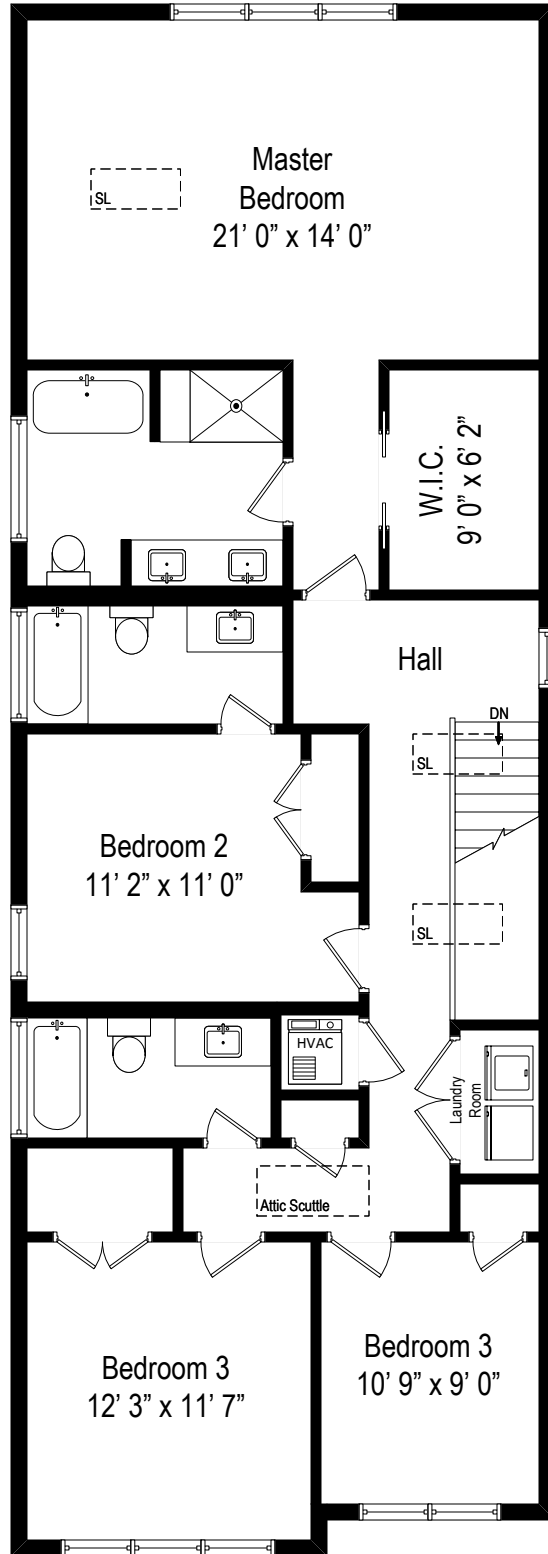

5152 N Keeler – Chicago, IL 60630
First Level

All dimensions are approximate. This plan is for marketing purposes only.

5152 N Keeler – Chicago, IL 60630

Second Level

5152 N Keeler – Chicago, IL 60630

Lower Level

Lower Level

First Level

Second Level

5152 N Keeler – Chicago, IL 60630