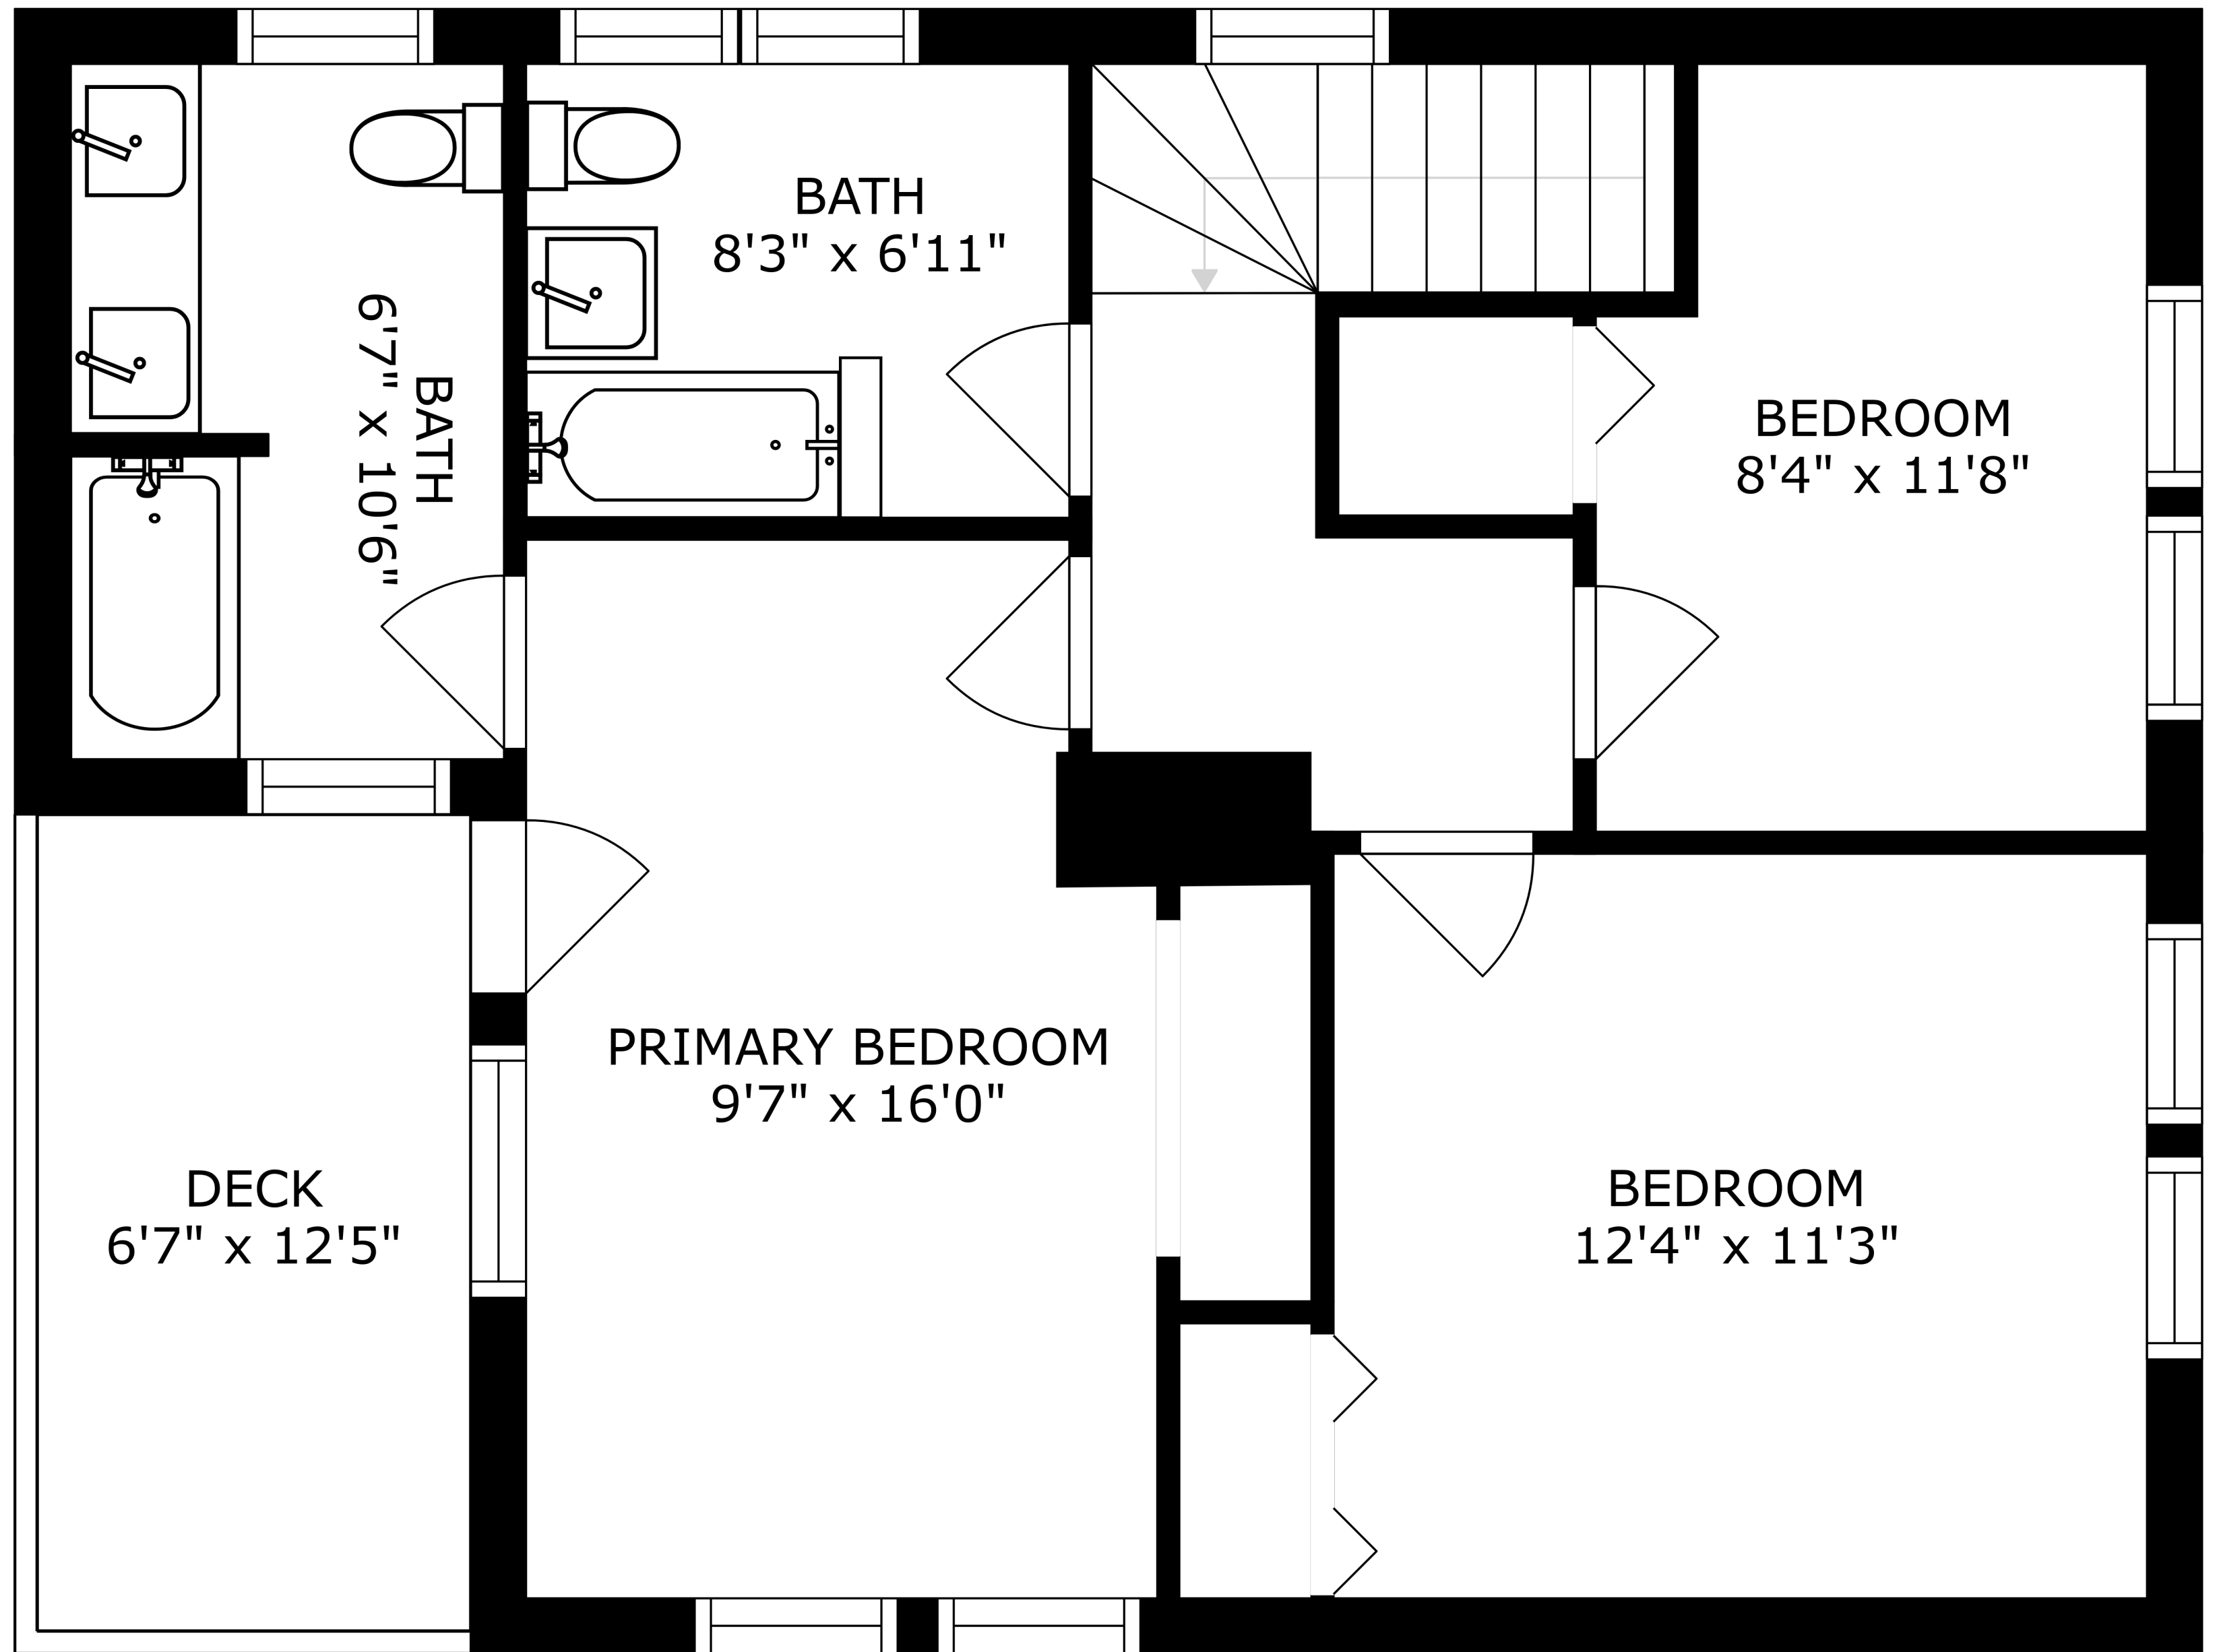

SIZES AND DIMENSIONS ARE APPROXIMATE, ACTUAL MAY VARY.

SIZES AND DIMENSIONS ARE APPROXIMATE, ACTUAL MAY VARY.

SIZES AND DIMENSIONS ARE APPROXIMATE, ACTUAL MAY VARY.

UTILITY  
15'5" x 10'3"

BASEMENT  
23'2" x 18'0"