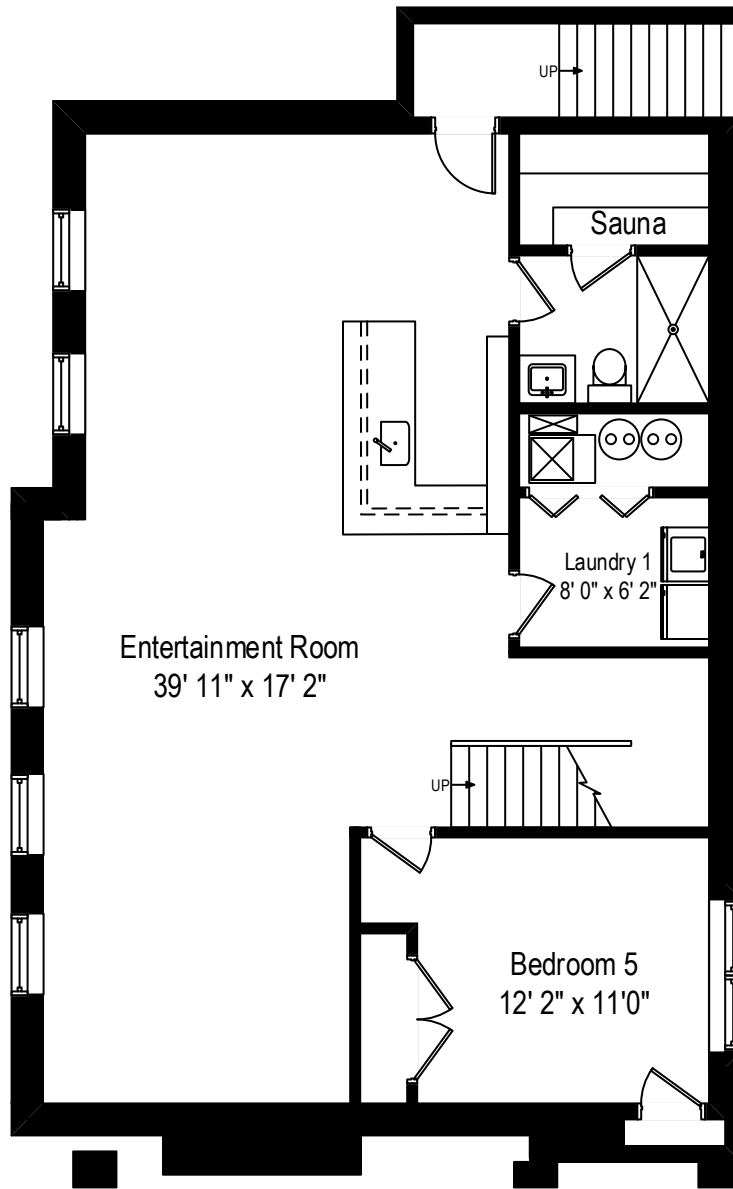

6124 N Kilbourn Avenue - Chicago, IL 60646

First Floor

All dimensions are approximate. This plan is for marketing purposes only.

6124 N Kilbourn Avenue - Chicago, IL 60646

Second Floor

All dimensions are approximate. This plan is for marketing purposes only.

6124 N Kilbourn Avenue - Chicago, IL 60646

Basement

All dimensions are approximate. This plan is for marketing purposes only.

6124 N Kilbourn Avenue - Chicago, IL 60646

Basement Demolition

All dimensions are approximate. This plan is for marketing purposes only.

First Floor

Second Floor

Basement Demolition

Basement

6124 N Kilbourn Avenue - Chicago, IL 60646

All dimensions are approximate. This plan is for marketing purposes only.