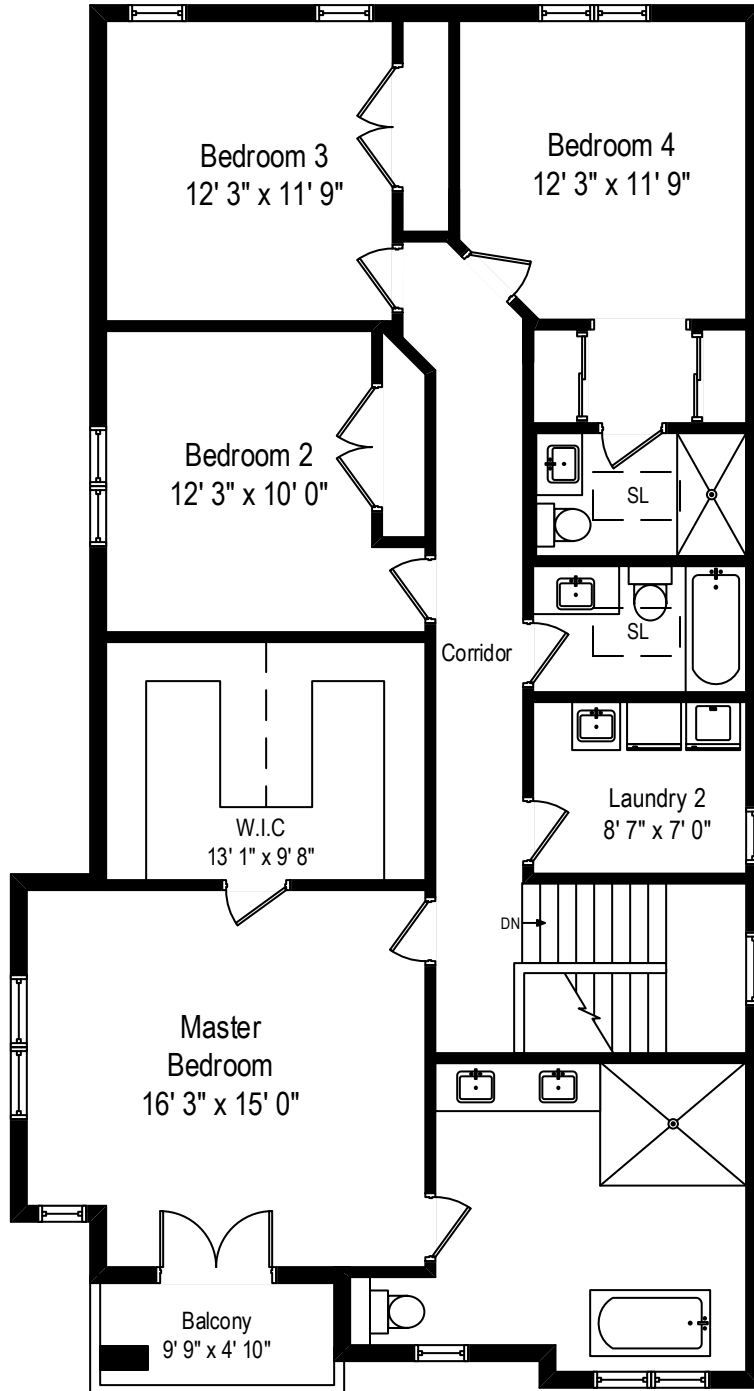

6124 N Kilbourn Avenue - Chicago, IL 60646

First Floor

All dimensions are approximate. This plan is for marketing purposes only.

6124 N Kilbourn Avenue - Chicago, IL 60646

Second Floor

All dimensions are approximate. This plan is for marketing purposes only.

6124 N Kilbourn Avenue - Chicago, IL 60646

Basement

All dimensions are approximate. This plan is for marketing purposes only.

6124 N Kilbourn Avenue - Chicago, IL 60646

Basement Demolition

All dimensions are approximate. This plan is for marketing purposes only.

First Floor

Second Floor

Basement Demolition

Basement

6124 N Kilbourn Avenue - Chicago, IL 60646

All dimensions are approximate. This plan is for marketing purposes only.