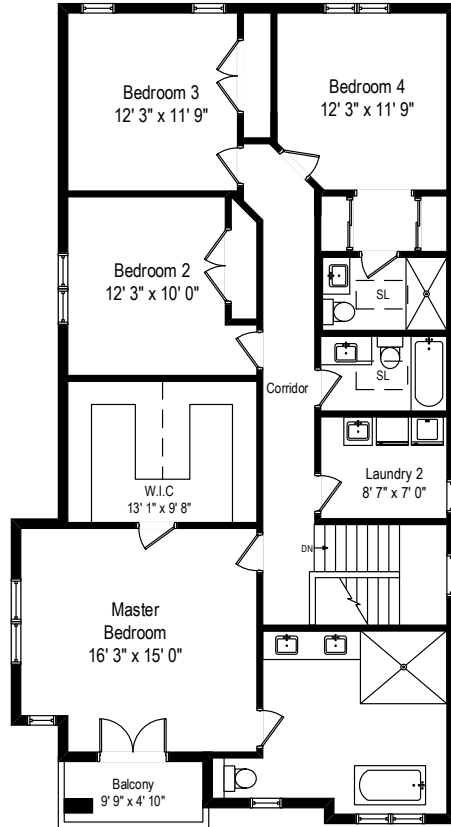

6124 N Kilbourn Avenue - Chicago, IL 60646

First Floor

All dimensions are approximate. This plan is for marketing purposes only.

6124 N Kilbourn Avenue - Chicago, IL 60646

Second Floor

All dimensions are approximate. This plan is for marketing purposes only.

6124 N Kilbourn Avenue - Chicago, IL 60646

Basement

All dimensions are approximate. This plan is for marketing purposes only.

6124 N Kilbourn Avenue - Chicago, IL 60646

Basement Demolition

All dimensions are approximate. This plan is for marketing purposes only.

First Floor

Second Floor

Basement Demolition

Basement

6124 N Kilbourn Avenue - Chicago, IL 60646

All dimensions are approximate. This plan is for marketing purposes only.