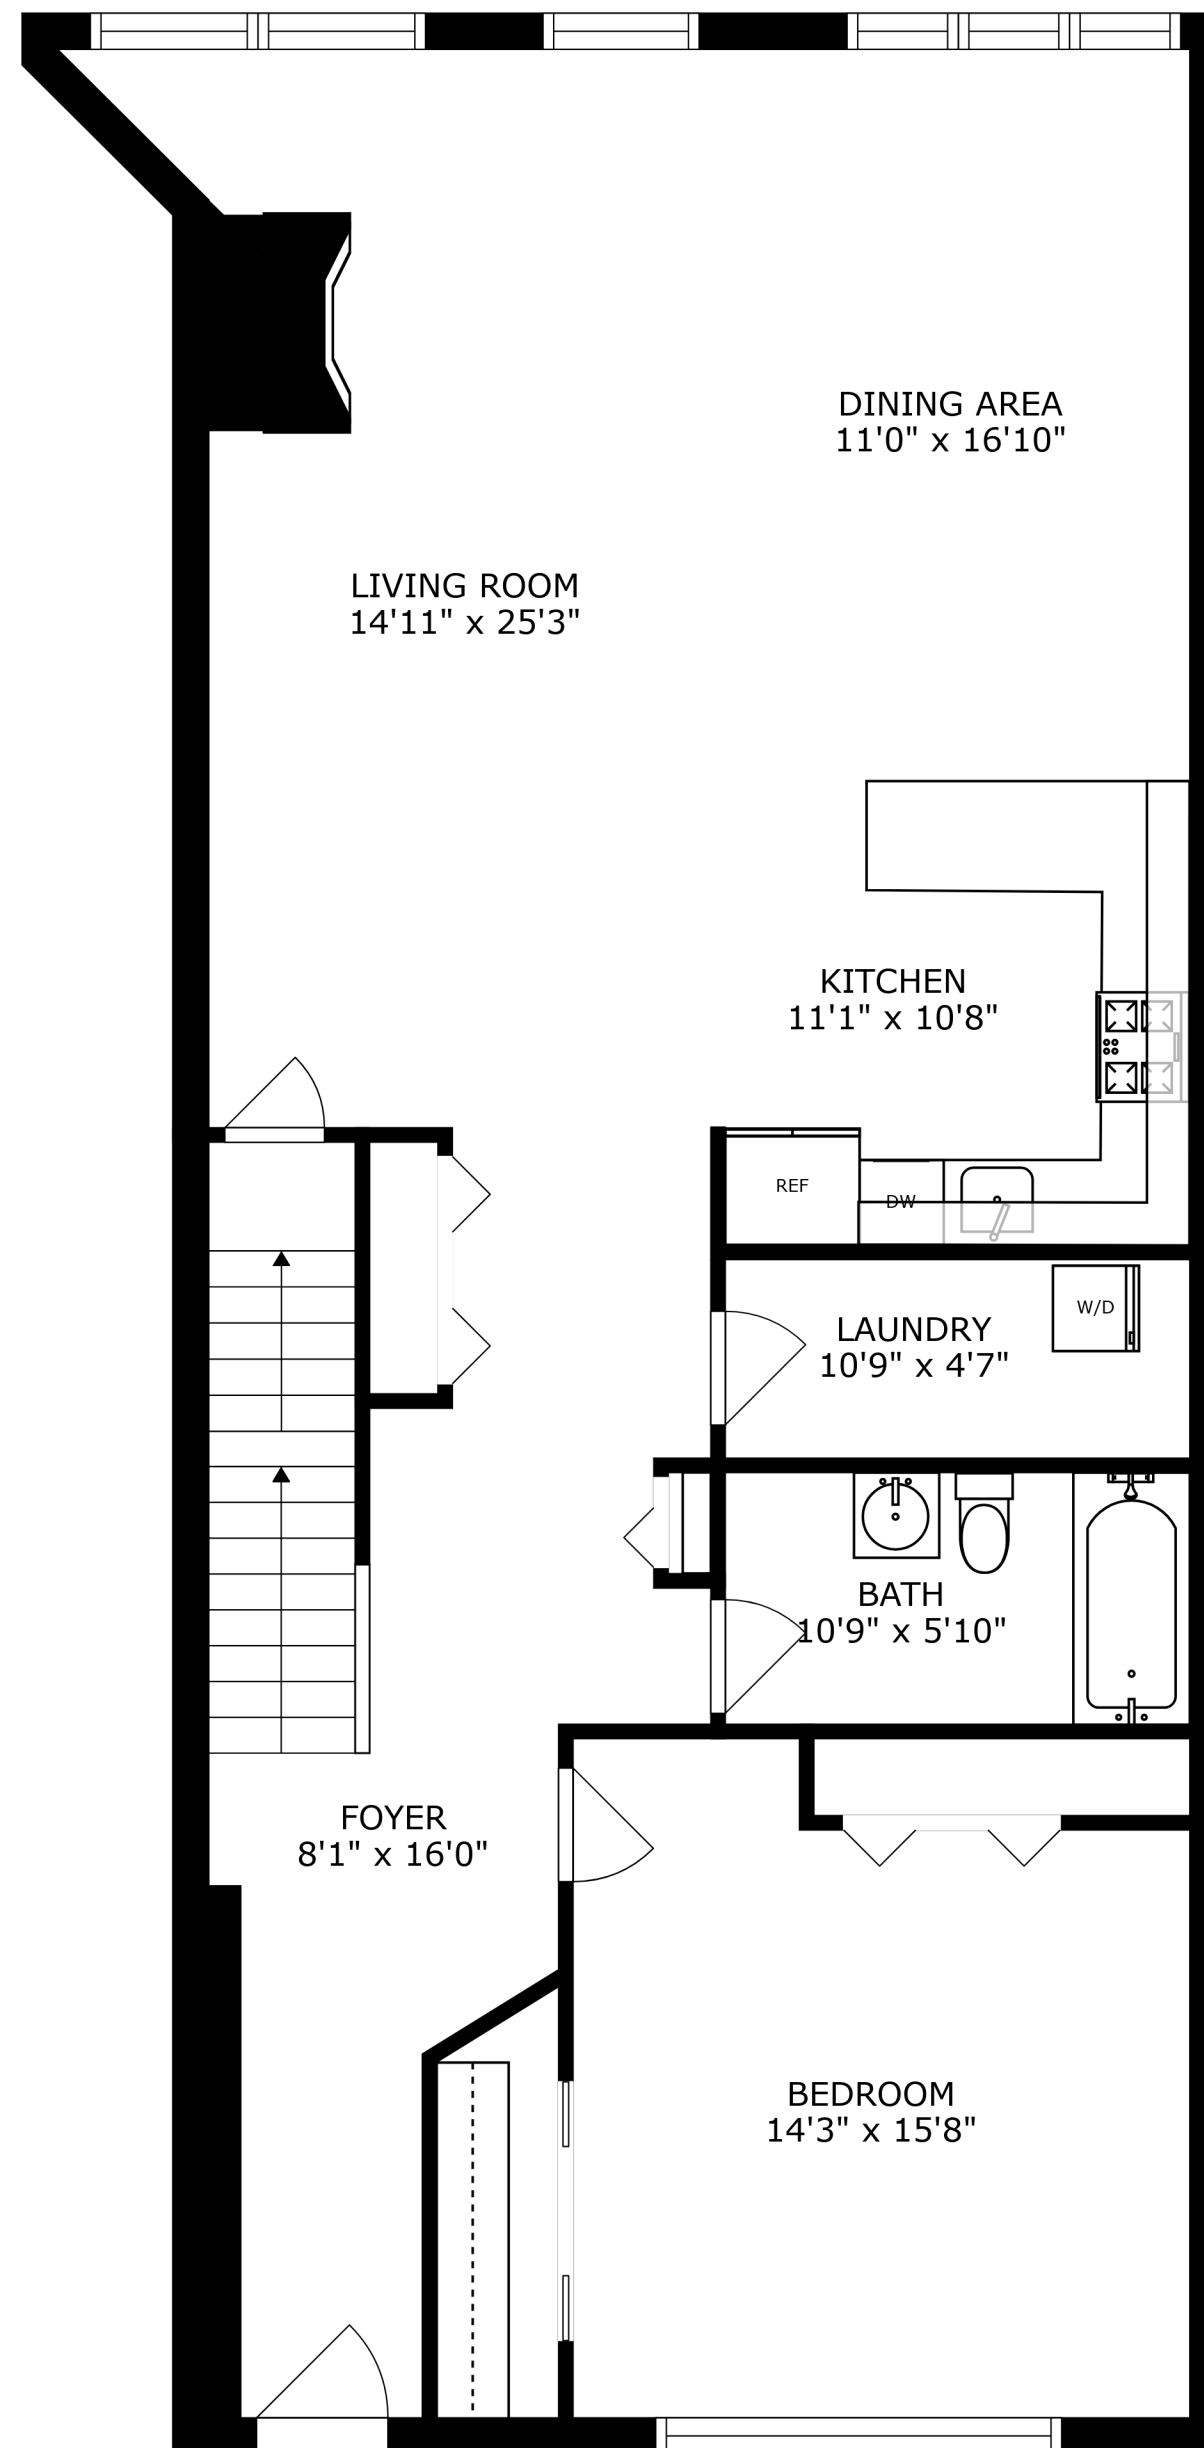

FLOOR 1

FLOOR 2

TERRACE
15'3" x 41'5"

SIZES AND DIMENSIONS ARE APPROXIMATE, ACTUAL MAY VARY.