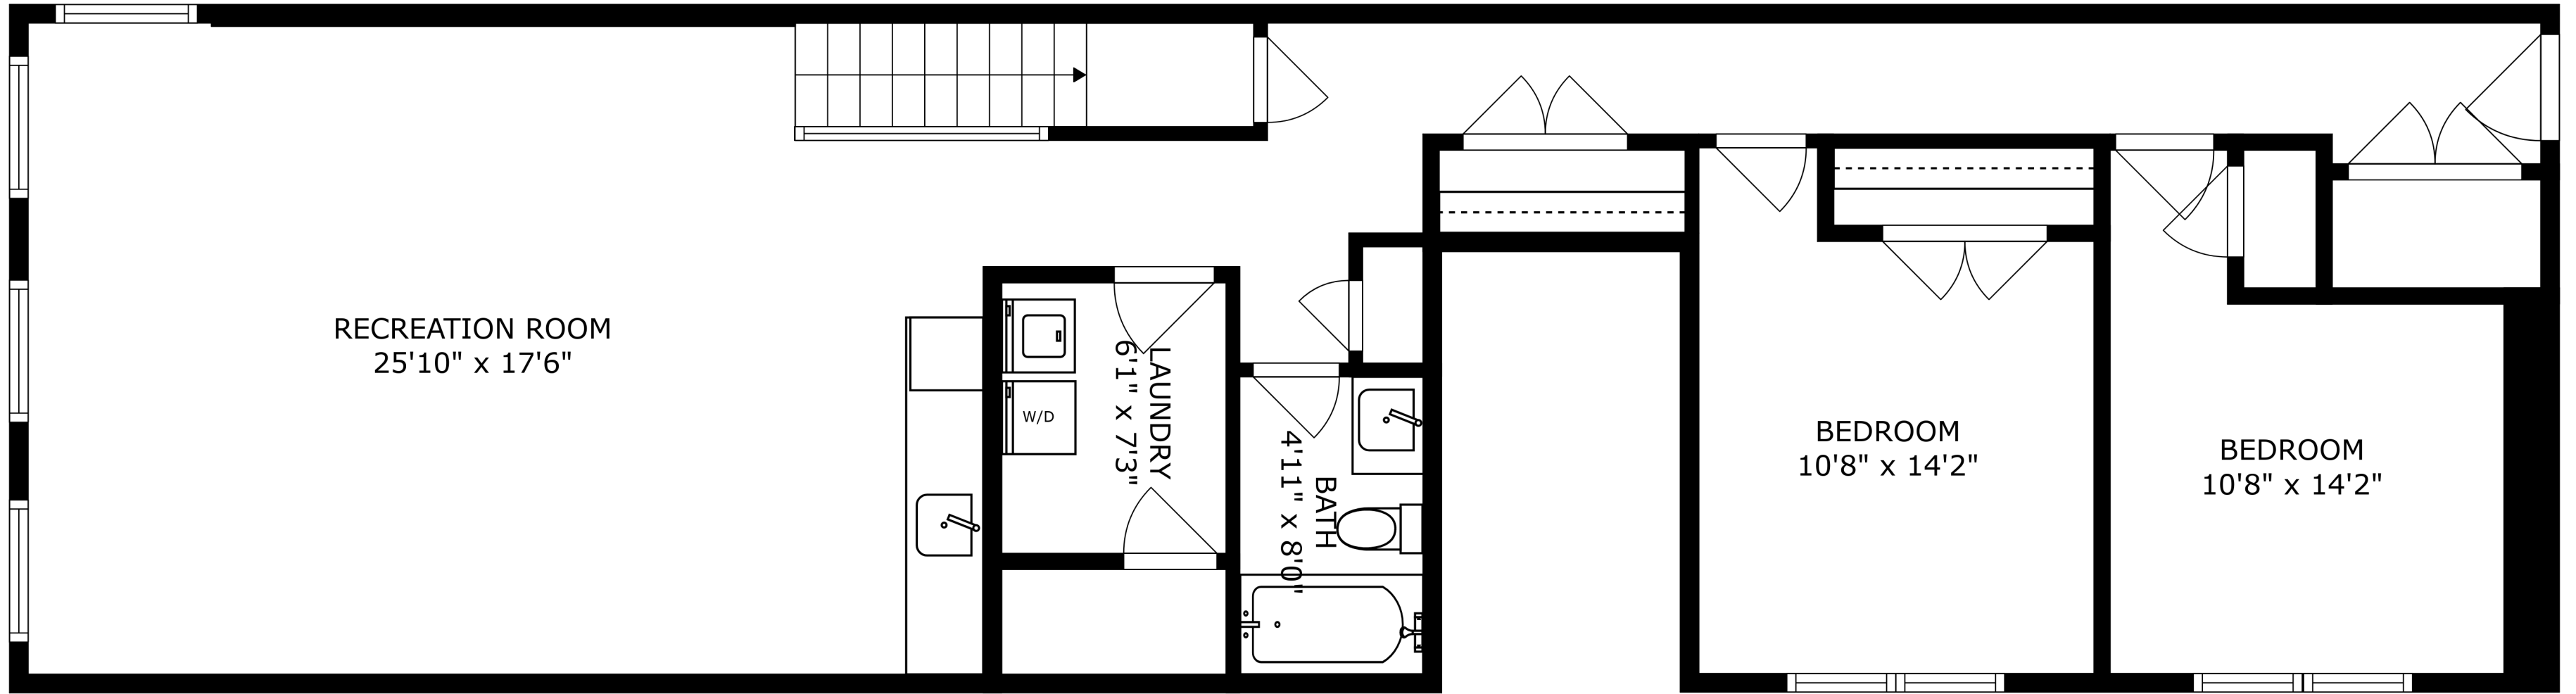

FLOOR 2

FLOOR 1

SIZES AND DIMENSIONS ARE APPROXIMATE, ACTUAL MAY VARY.

RECREATION ROOM
25'10" x 17'6"

LAUNDRY
6'1" x 7'3"

BATH
4'11" x 8'0"

BEDROOM
10'8" x 14'2"

BEDROOM
10'8" x 14'2"