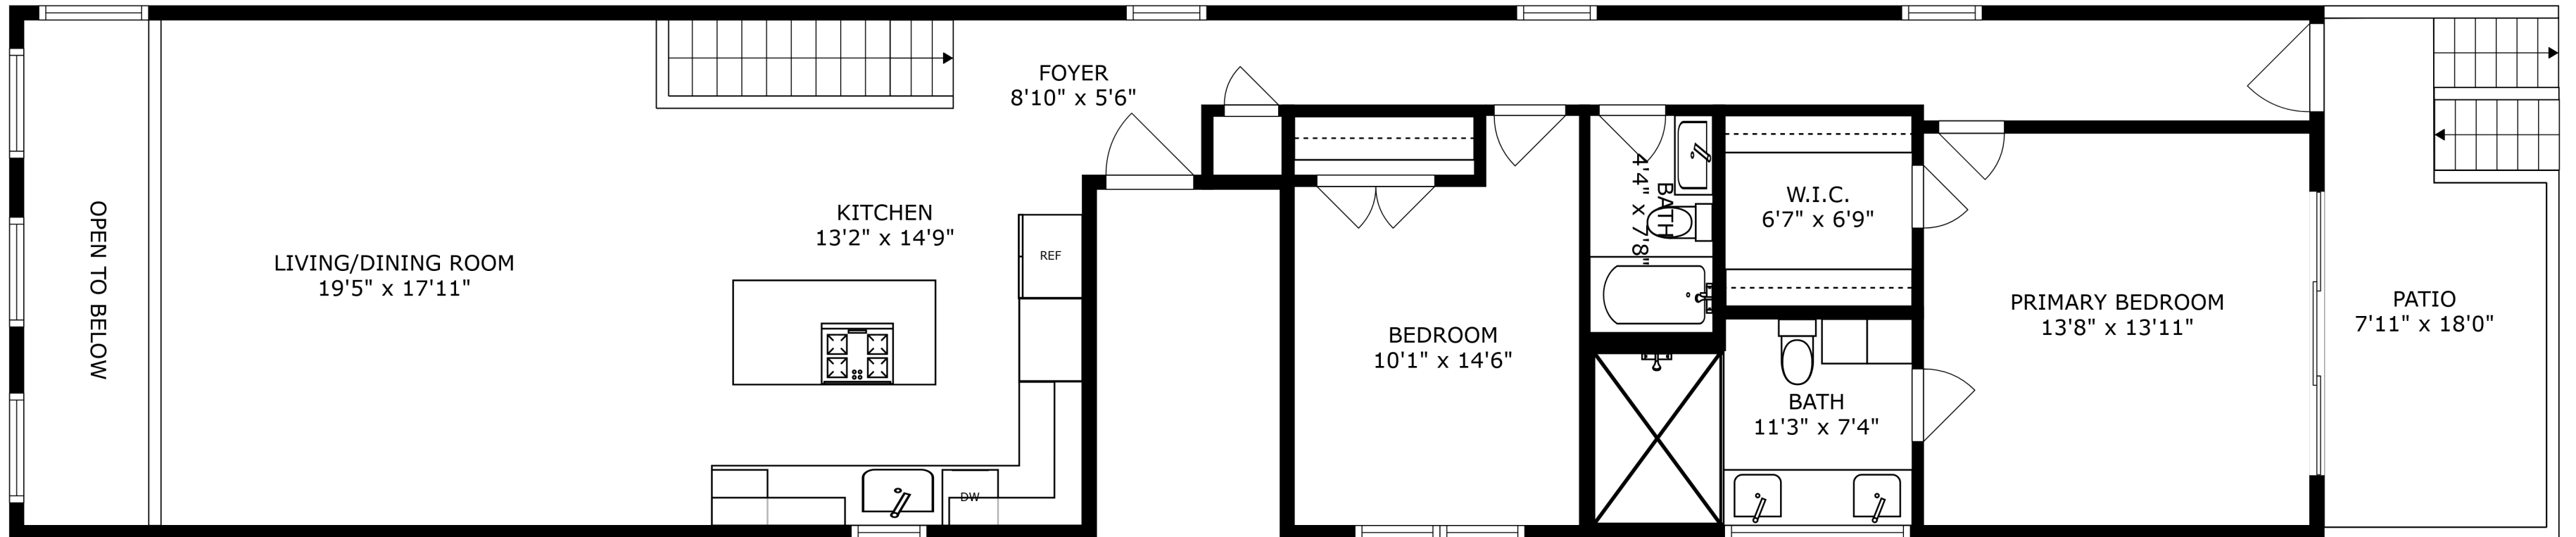

FLOOR 2

FLOOR 1

SIZES AND DIMENSIONS ARE APPROXIMATE, ACTUAL MAY VARY.

RECREATION ROOM
25'10" x 17'6"

LAUNDRY
6'1" x 7'3"

BATH
4'11" x 8'0"

BEDROOM
10'8" x 14'2"

BEDROOM
10'8" x 14'2"