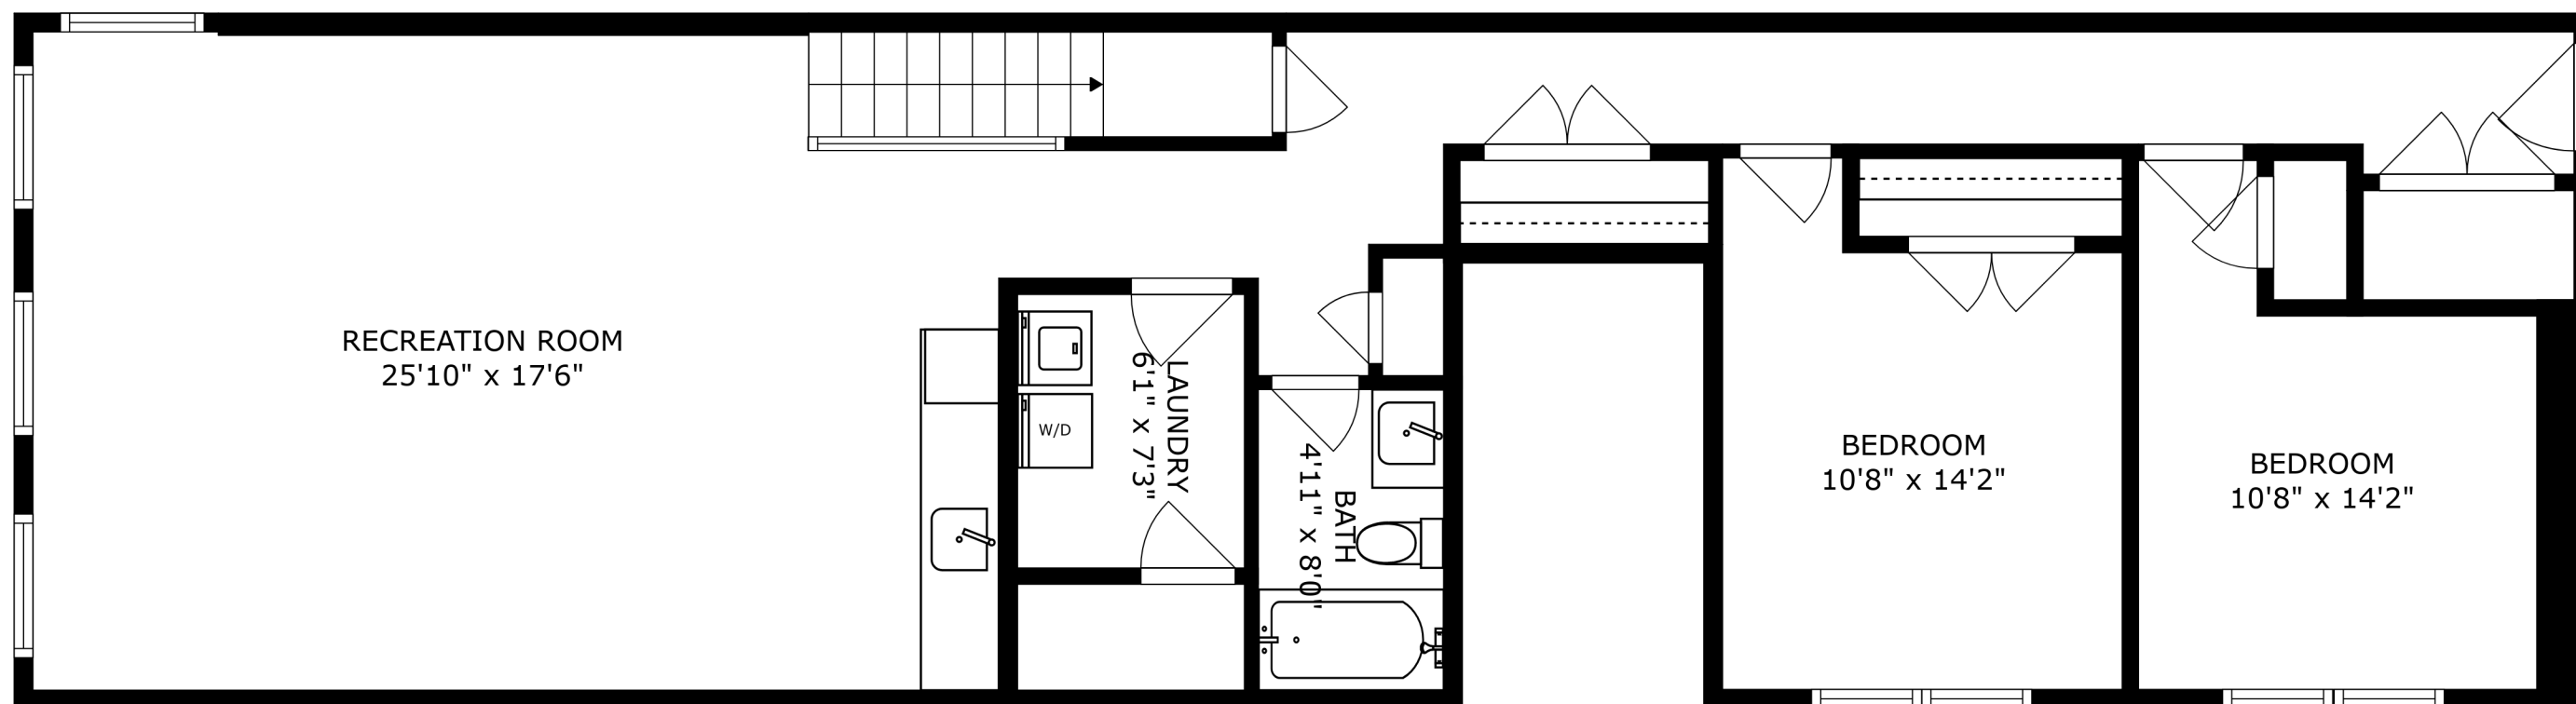

FLOOR 2

FLOOR 1

SIZES AND DIMENSIONS ARE APPROXIMATE, ACTUAL MAY VARY.

RECREATION ROOM
25'10" x 17'6"

LAUNDRY
6'1" x 7'3"

BATH
4'11" x 8'0"

BEDROOM
10'8" x 14'2"

BEDROOM
10'8" x 14'2"