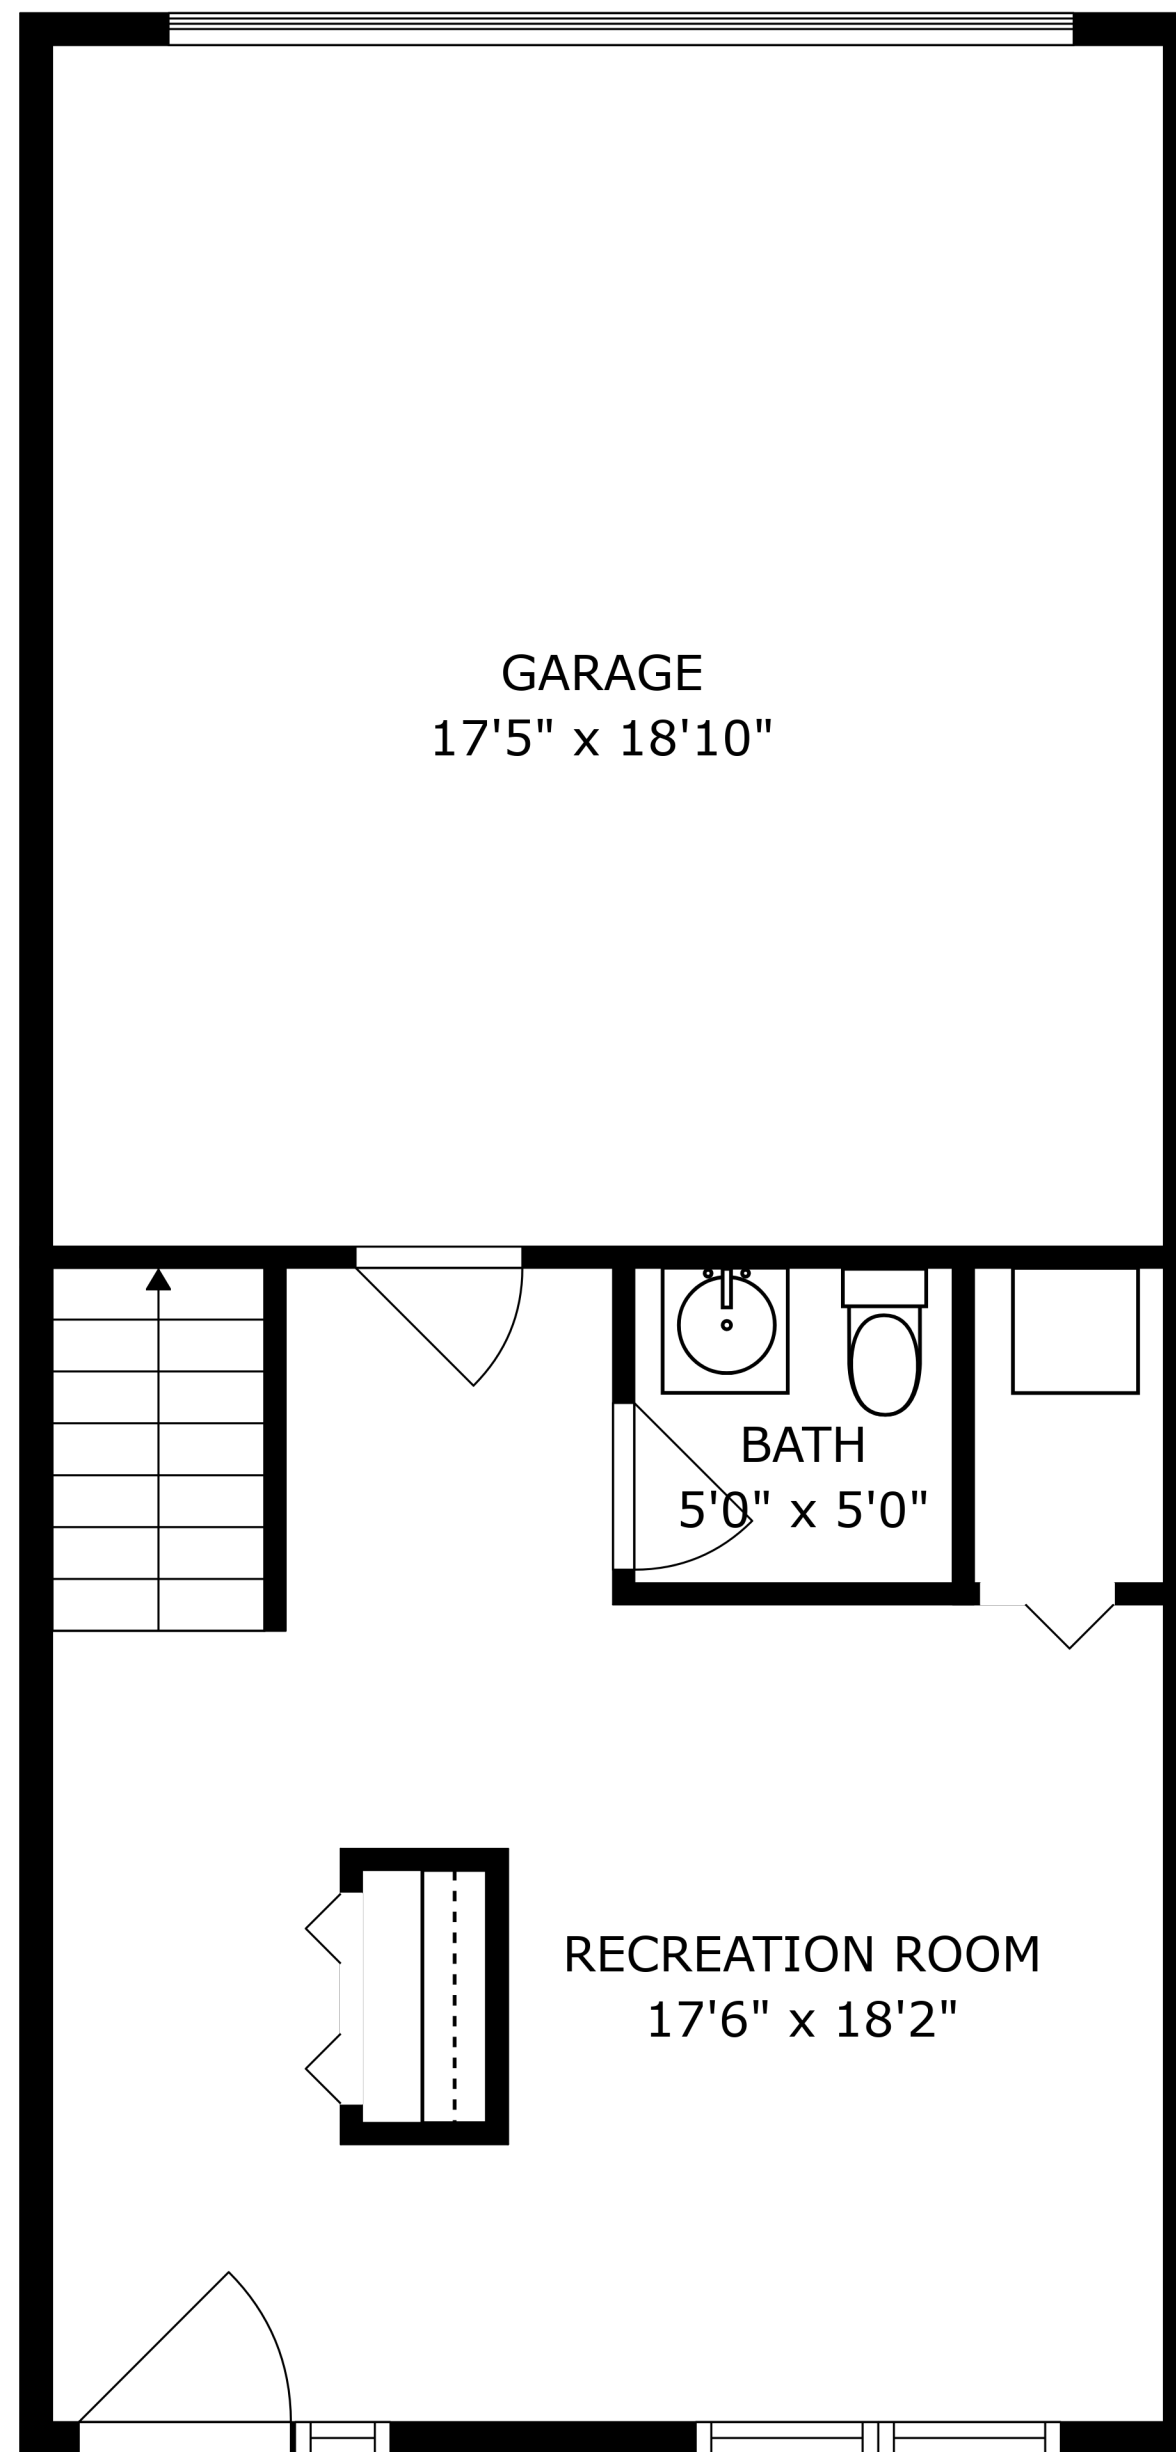

FLOOR 1

FLOOR 2

FLOOR 3

FLOOR 4

ROOF-TOP DECK
16'1" x 36'4"

SIZES AND DIMENSIONS ARE APPROXIMATE, ACTUAL MAY VARY.

SIZES AND DIMENSIONS ARE APPROXIMATE, ACTUAL MAY VARY.

SIZES AND DIMENSIONS ARE APPROXIMATE, ACTUAL MAY VARY.