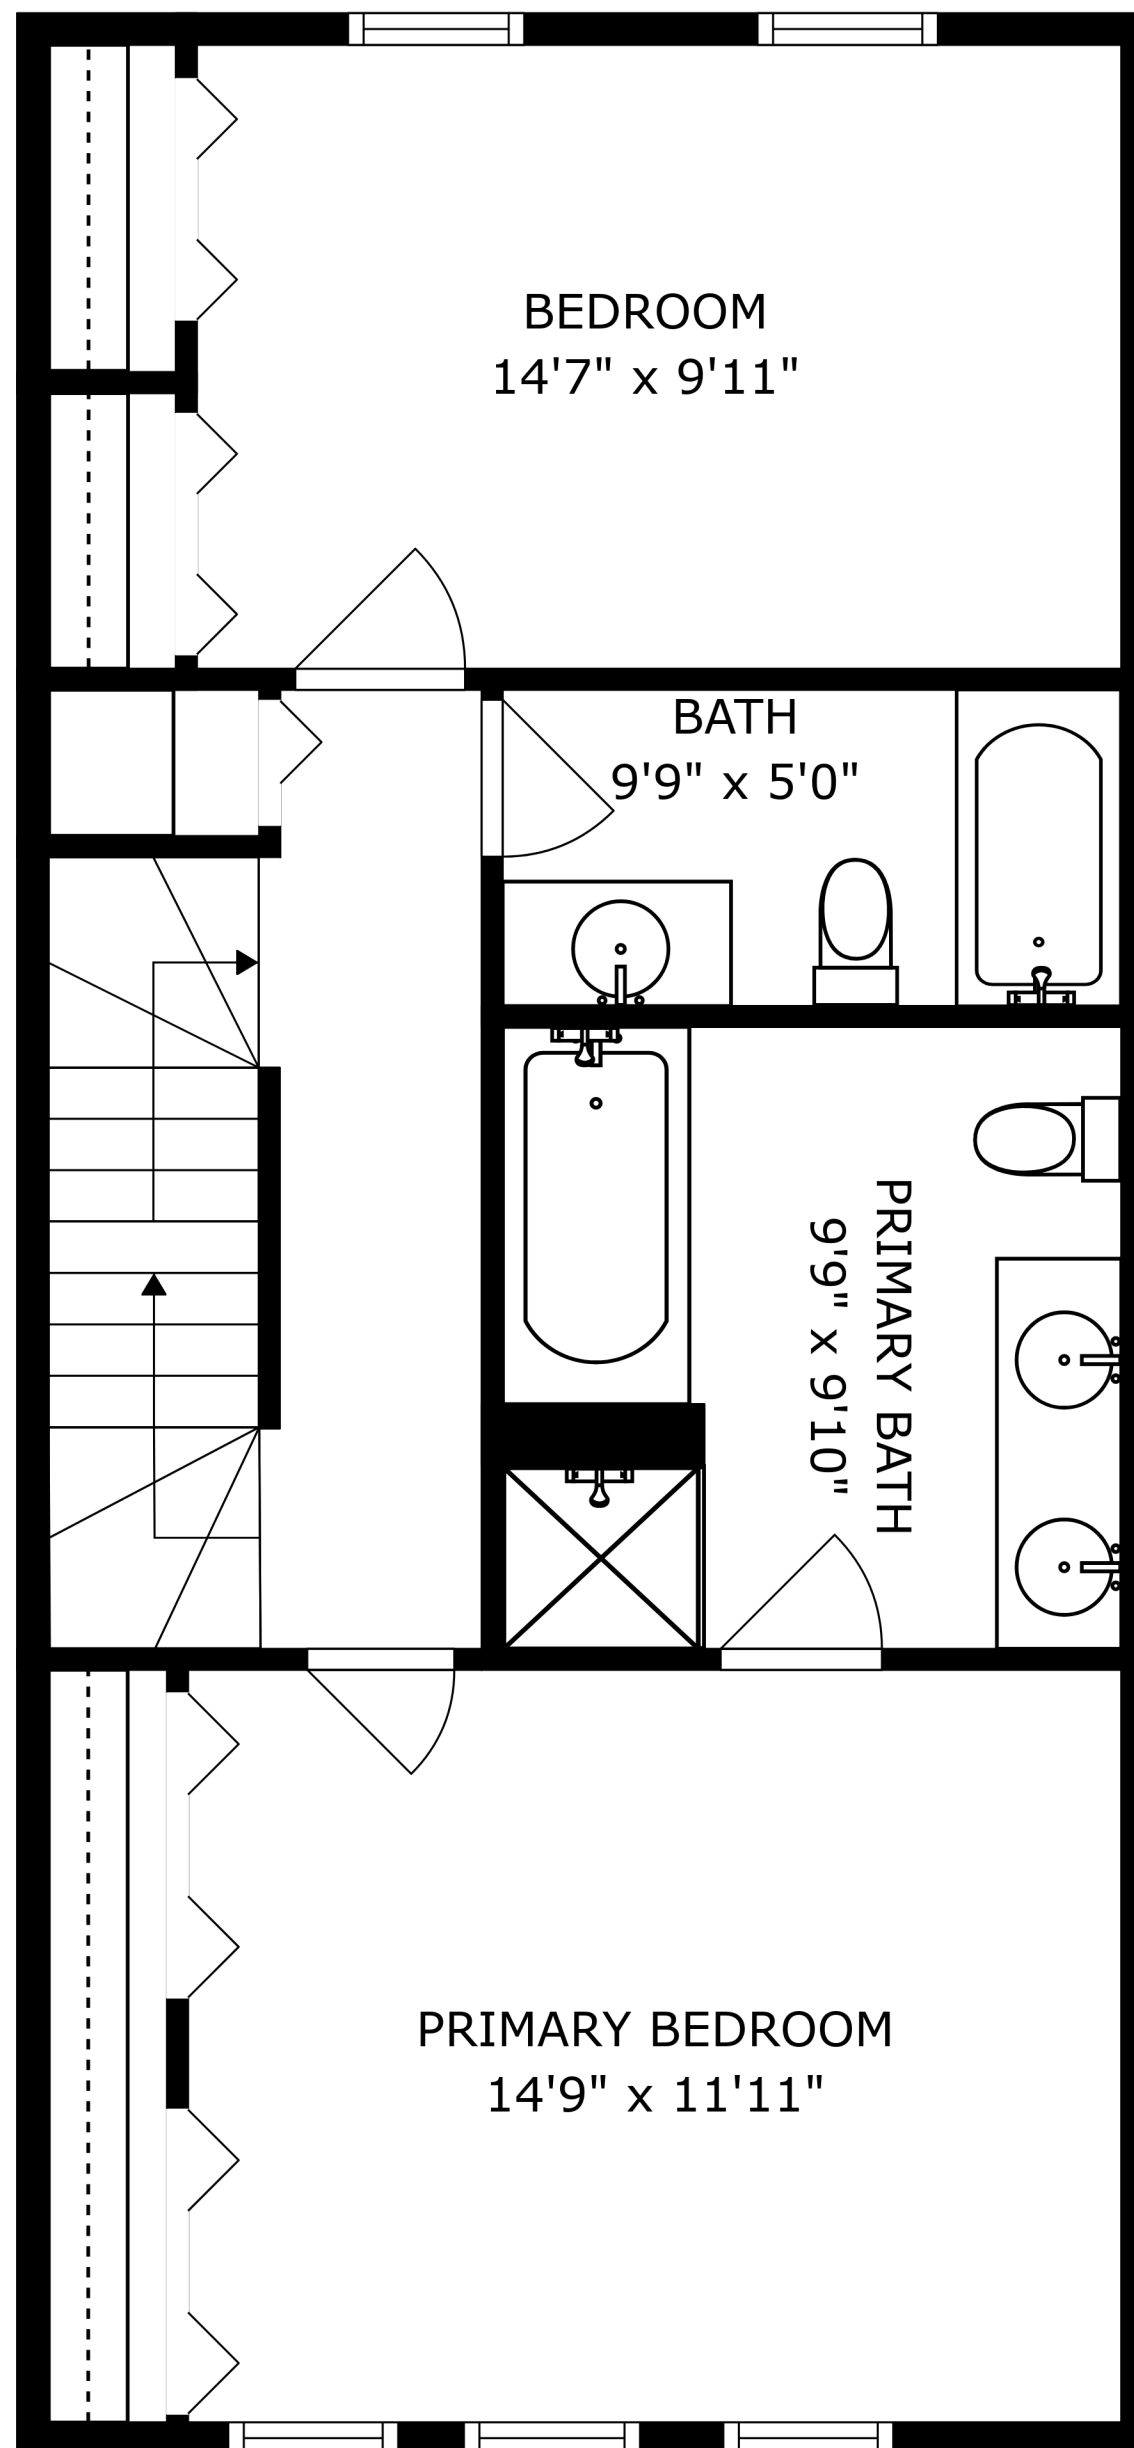

FLOOR 1

FLOOR 2

FLOOR 3

FLOOR 4

ROOF-TOP DECK
16'1" x 36'4"

SIZES AND DIMENSIONS ARE APPROXIMATE, ACTUAL MAY VARY.

SIZES AND DIMENSIONS ARE APPROXIMATE, ACTUAL MAY VARY.

SIZES AND DIMENSIONS ARE APPROXIMATE, ACTUAL MAY VARY.