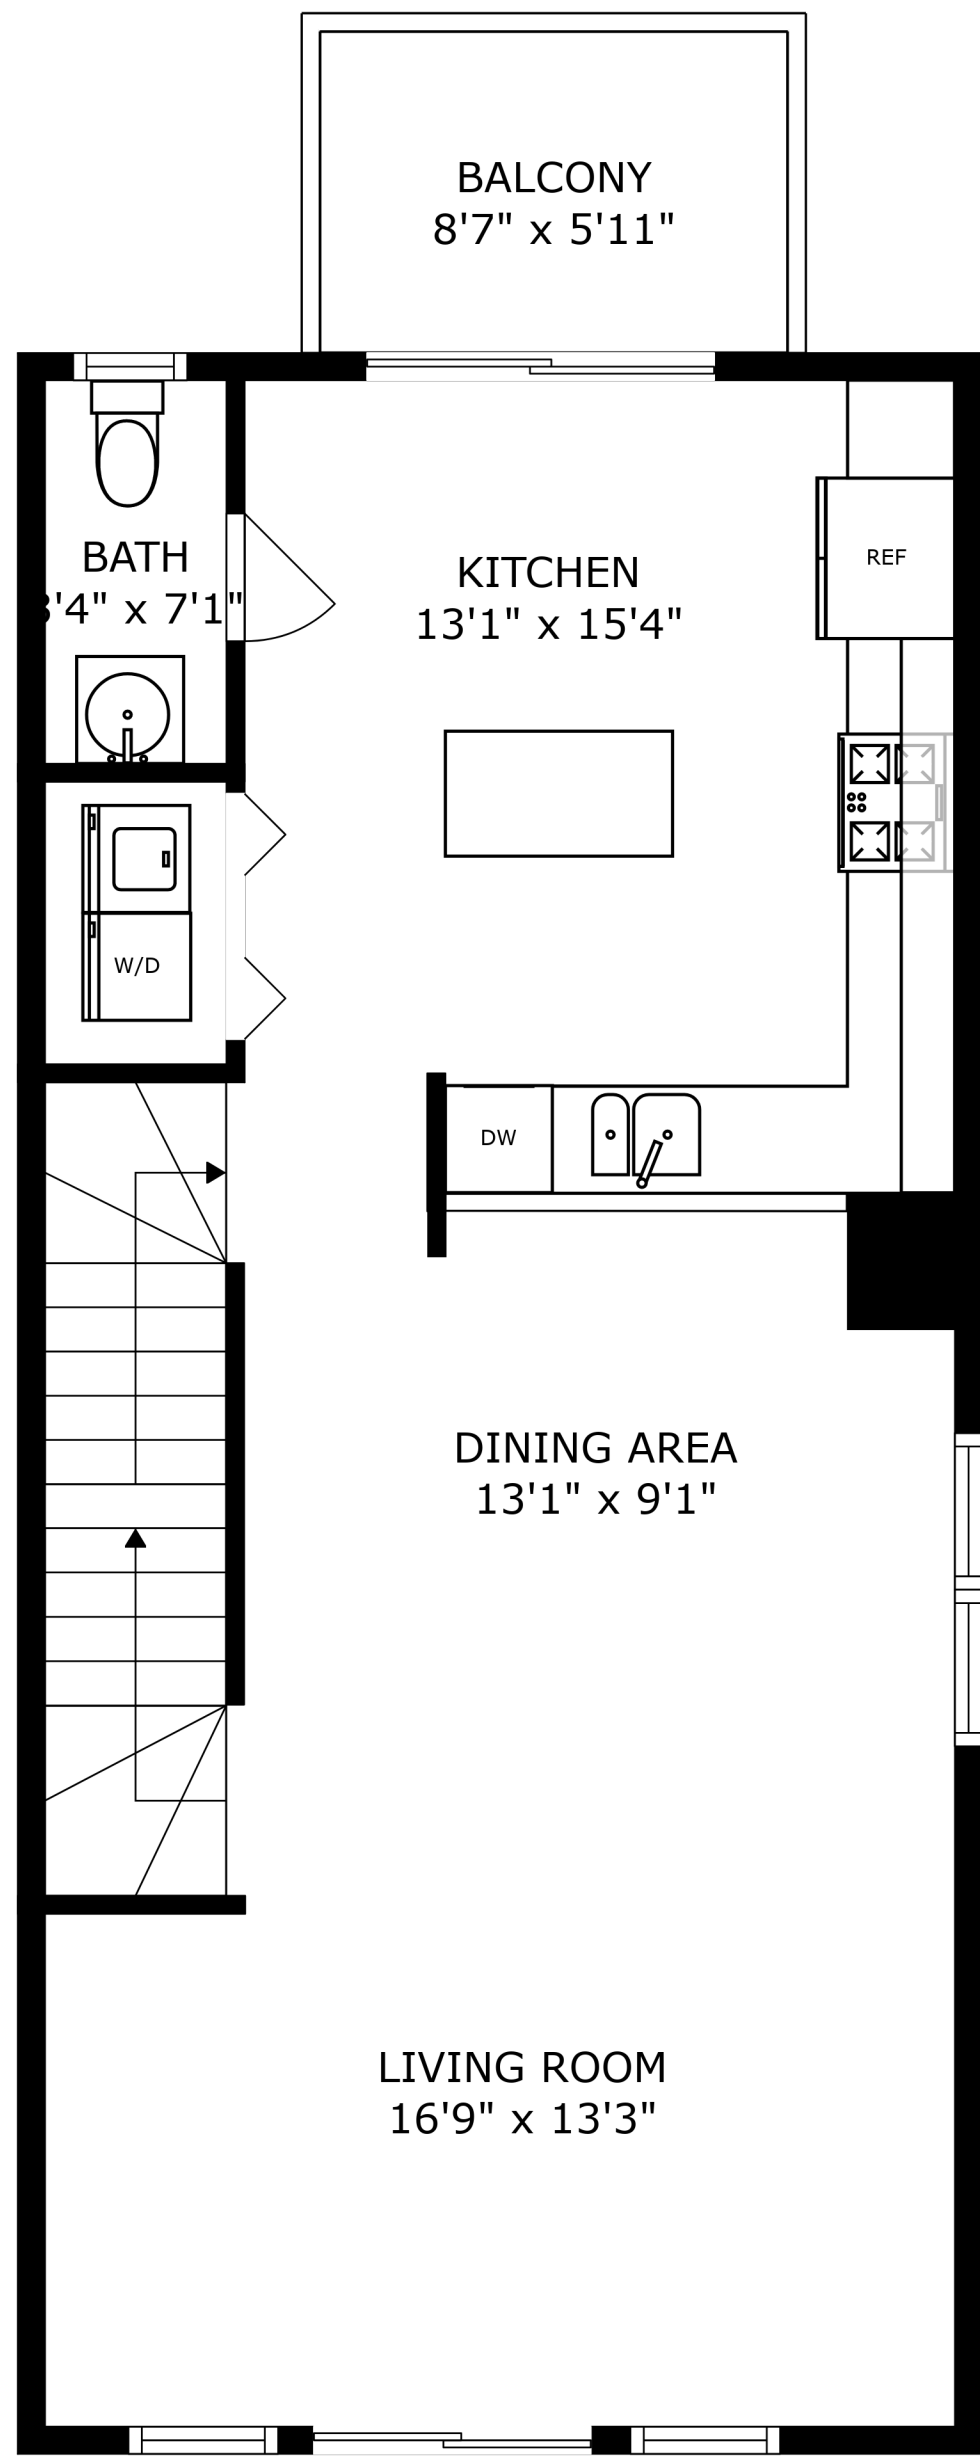

FLOOR 1

FLOOR 2

FLOOR 3

FLOOR 4

ROOF-TOP DECK
16'1" x 36'4"

SIZES AND DIMENSIONS ARE APPROXIMATE, ACTUAL MAY VARY.

SIZES AND DIMENSIONS ARE APPROXIMATE, ACTUAL MAY VARY.

SIZES AND DIMENSIONS ARE APPROXIMATE, ACTUAL MAY VARY.