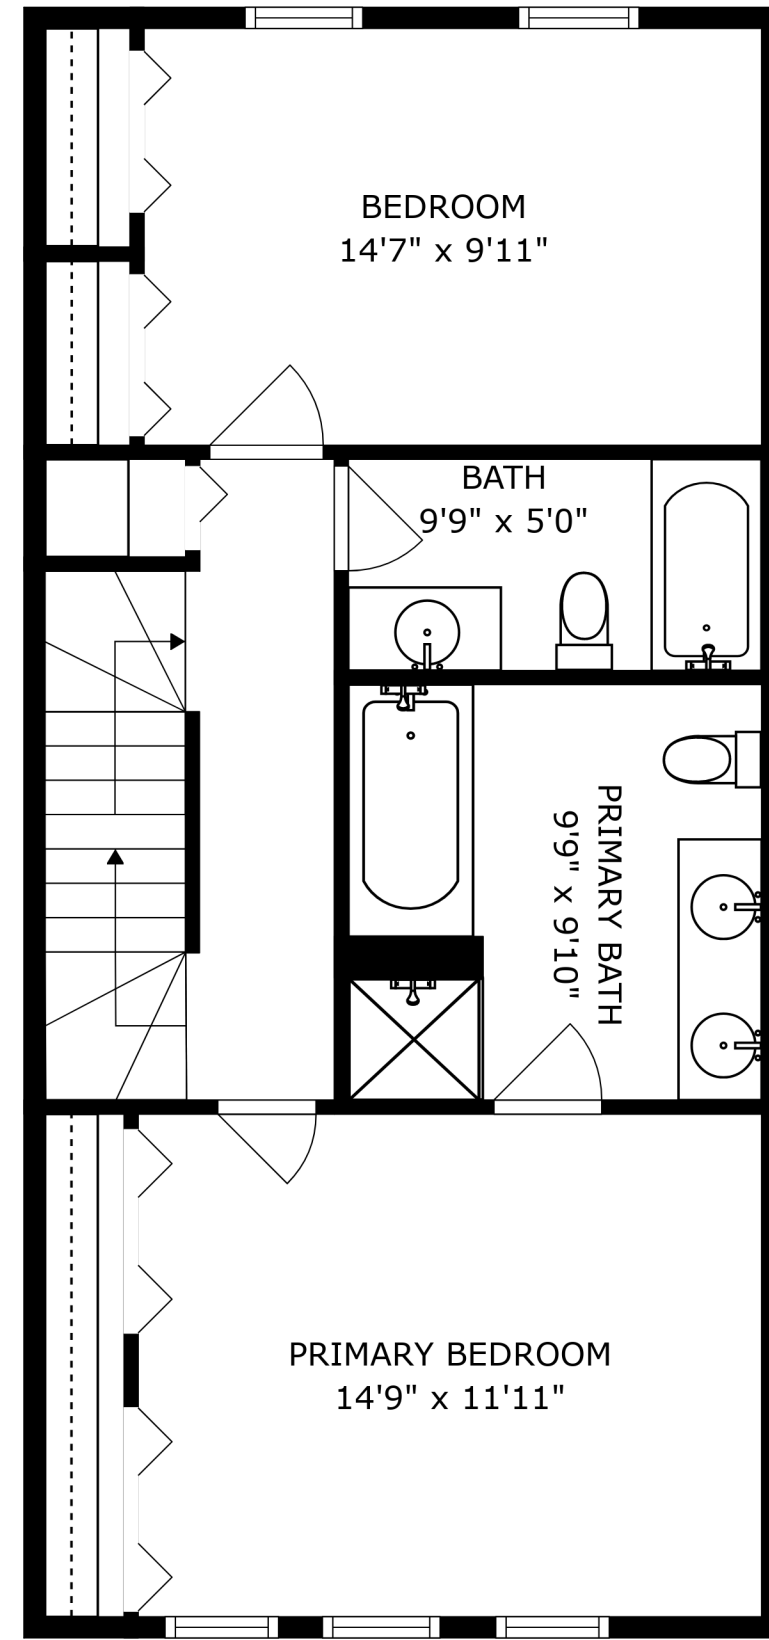

FLOOR 1

FLOOR 2

FLOOR 3

FLOOR 4

ROOF-TOP DECK
16'1" x 36'4"

SIZES AND DIMENSIONS ARE APPROXIMATE, ACTUAL MAY VARY.

SIZES AND DIMENSIONS ARE APPROXIMATE, ACTUAL MAY VARY.

SIZES AND DIMENSIONS ARE APPROXIMATE, ACTUAL MAY VARY.