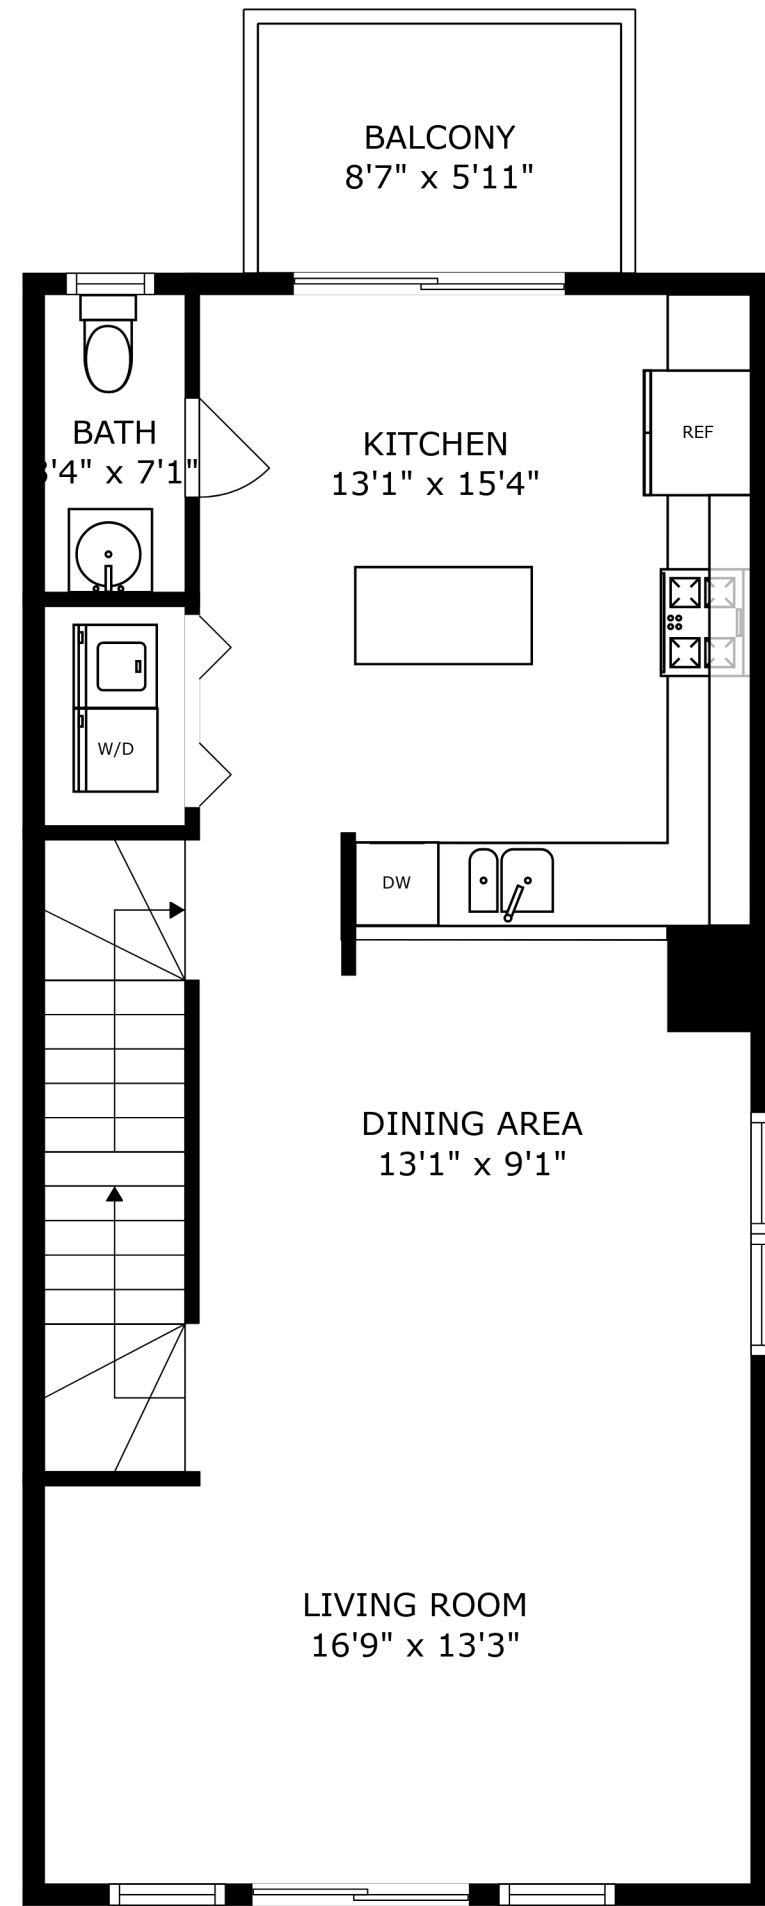

FLOOR 1

FLOOR 2

FLOOR 3

FLOOR 4

ROOF-TOP DECK
16'1" x 36'4"

SIZES AND DIMENSIONS ARE APPROXIMATE, ACTUAL MAY VARY.

SIZES AND DIMENSIONS ARE APPROXIMATE, ACTUAL MAY VARY.

SIZES AND DIMENSIONS ARE APPROXIMATE, ACTUAL MAY VARY.