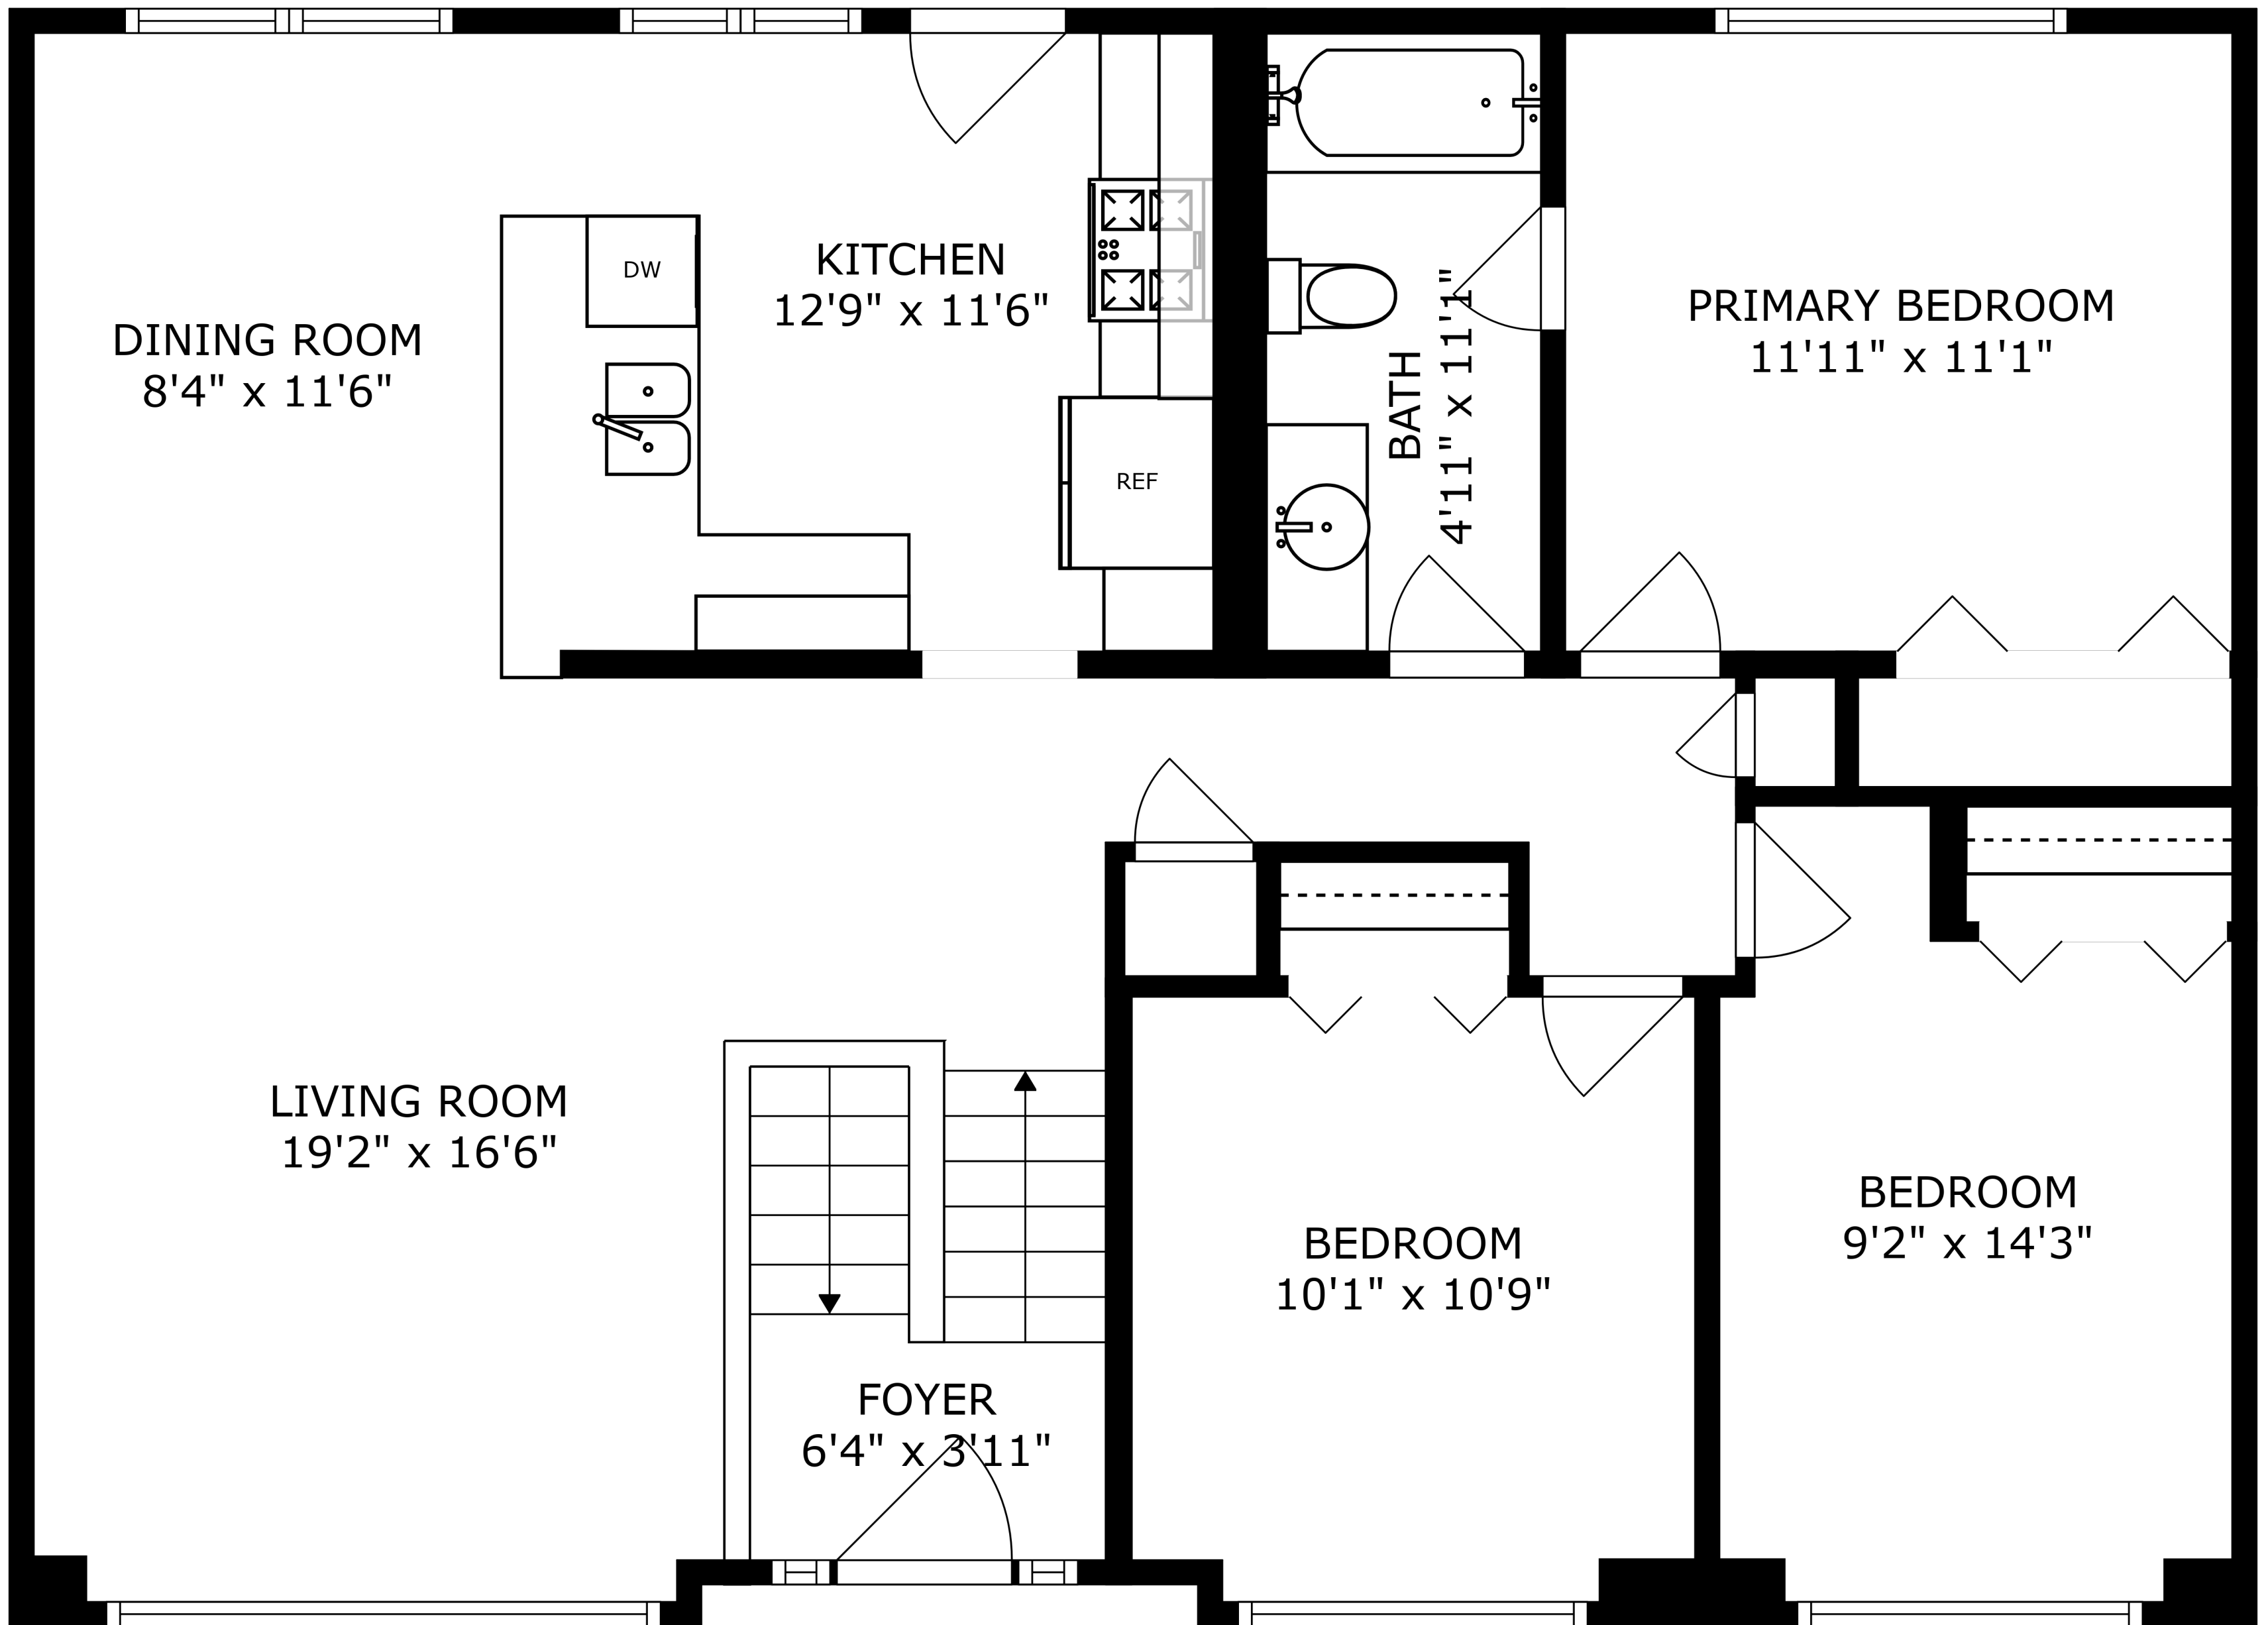

FLOOR 2

FLOOR 1

SIZES AND DIMENSIONS ARE APPROXIMATE, ACTUAL MAY VARY.

SIZES AND DIMENSIONS ARE APPROXIMATE, ACTUAL MAY VARY.

RECREATION ROOM  
11'9" x 22'4"

BATH  
8'3" x 4'3"

LAUNDRY  
8'3" x 7'5"

GARAGE  
19'2" x 23'1"