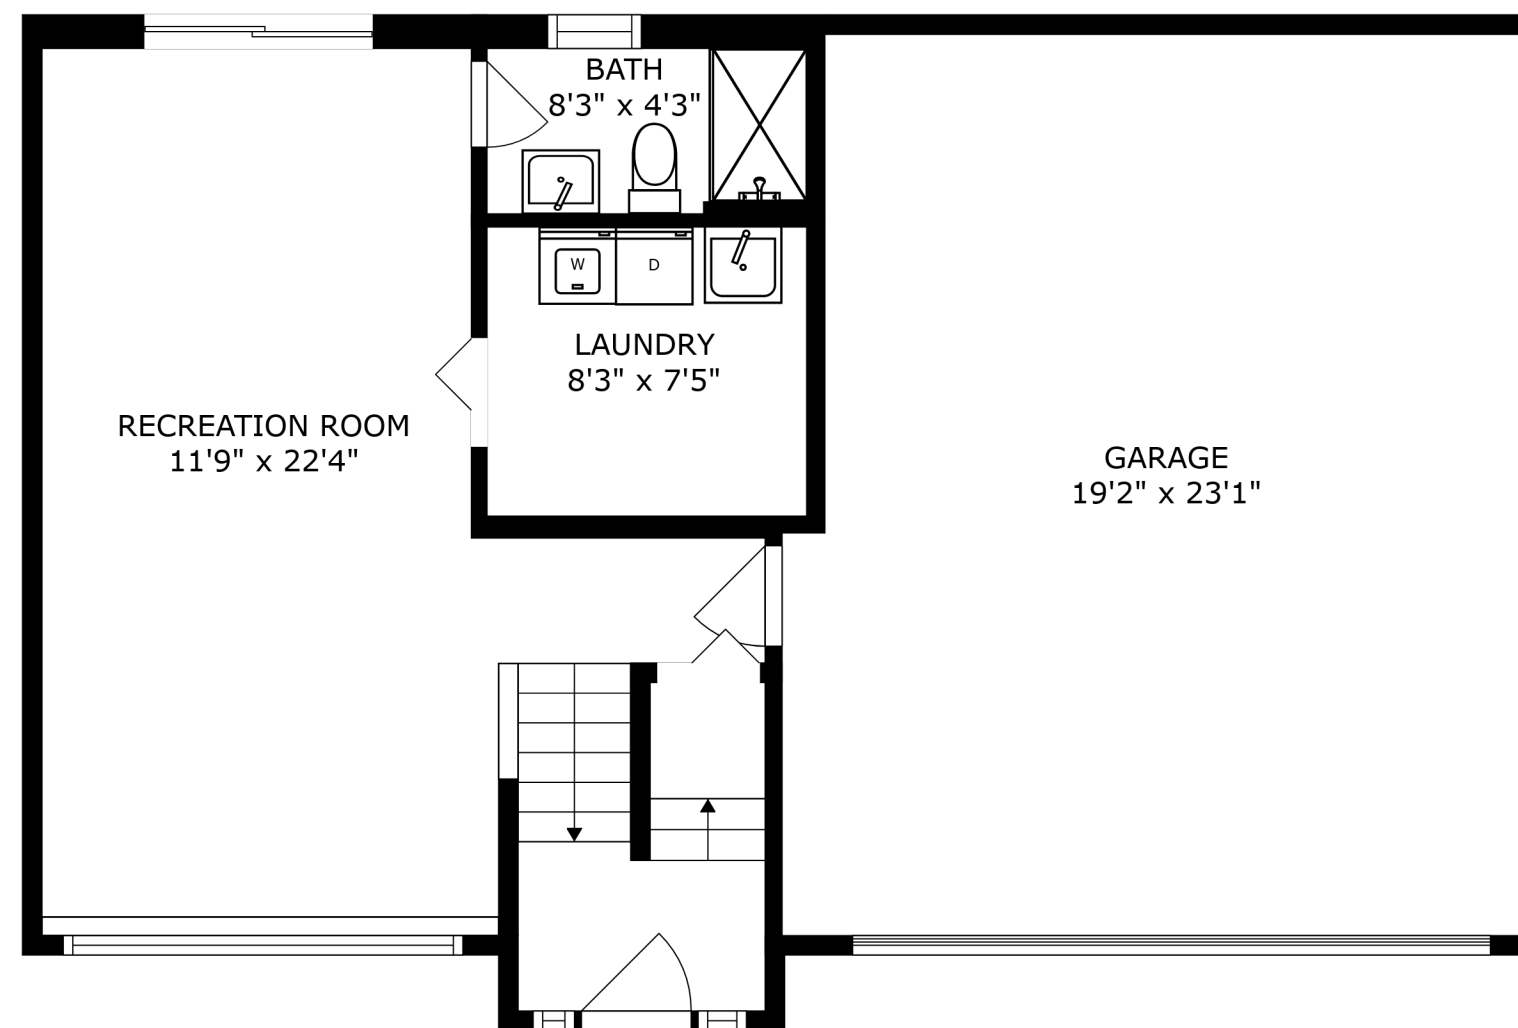

FLOOR 2

FLOOR 1

SIZES AND DIMENSIONS ARE APPROXIMATE, ACTUAL MAY VARY.

SIZES AND DIMENSIONS ARE APPROXIMATE, ACTUAL MAY VARY.

RECREATION ROOM  
11'9" x 22'4"

BATH  
8'3" x 4'3"

LAUNDRY  
8'3" x 7'5"

GARAGE  
19'2" x 23'1"