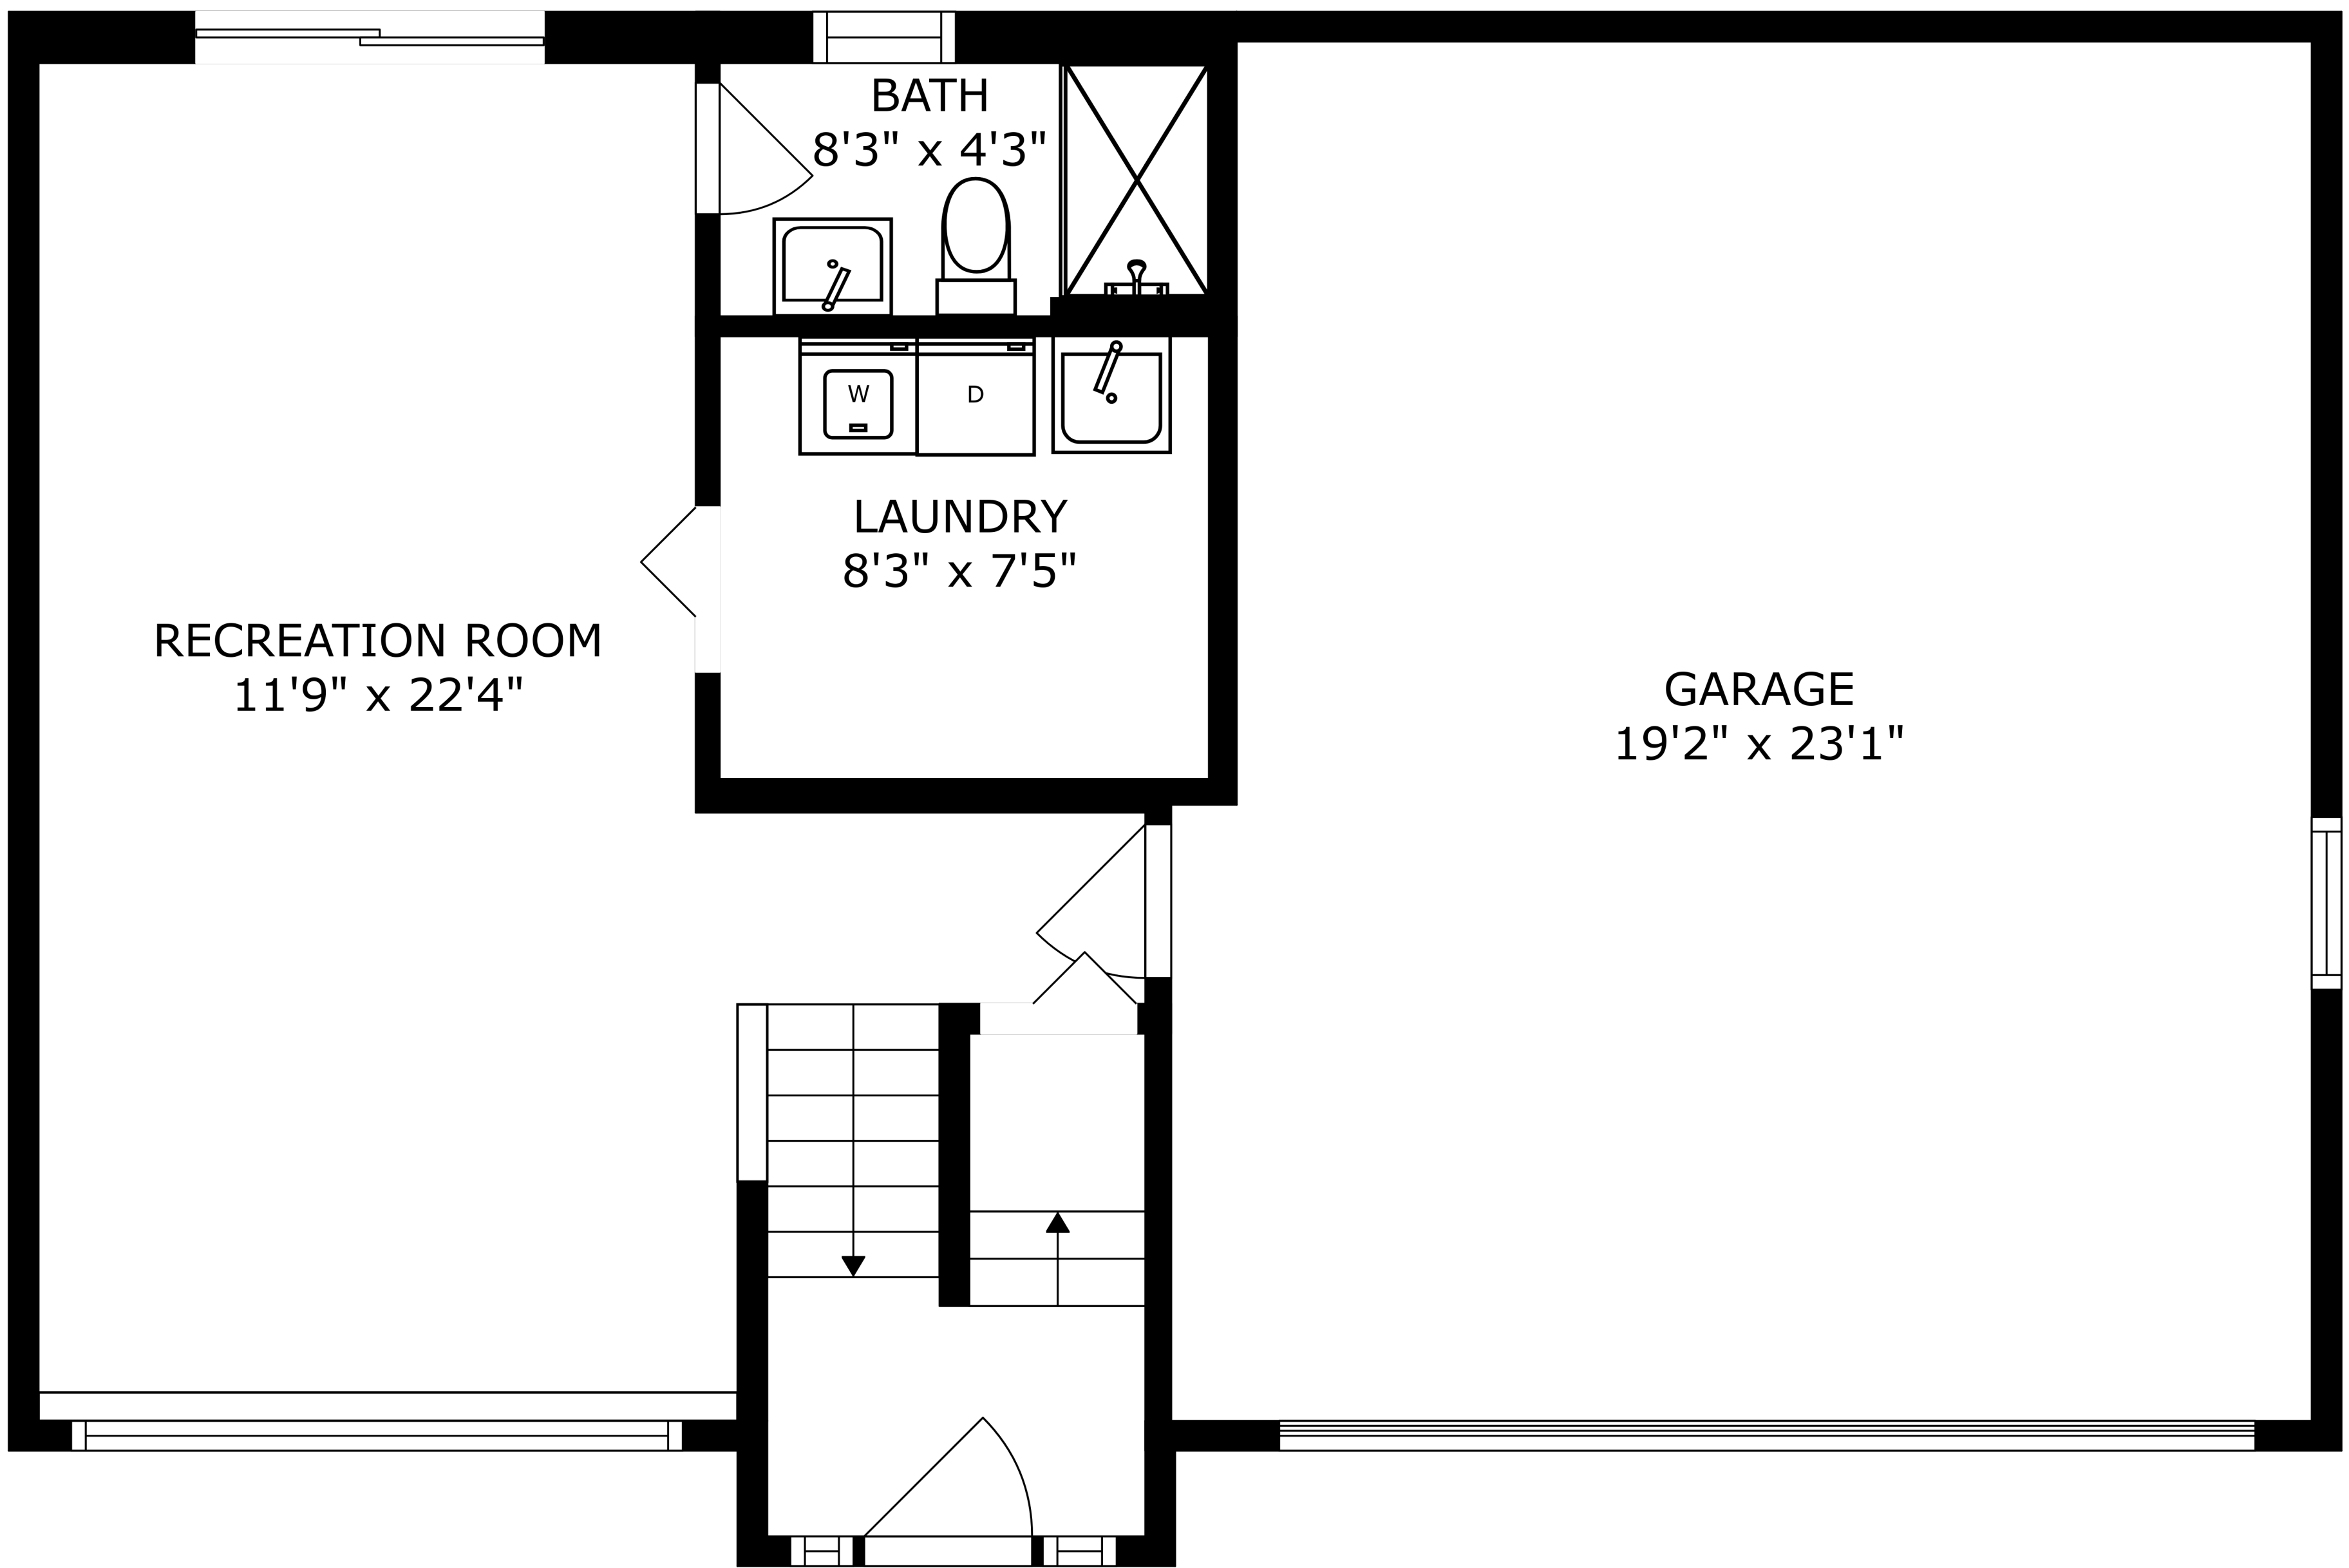

FLOOR 2

FLOOR 1

SIZES AND DIMENSIONS ARE APPROXIMATE, ACTUAL MAY VARY.

SIZES AND DIMENSIONS ARE APPROXIMATE, ACTUAL MAY VARY.

RECREATION ROOM  
11'9" x 22'4"

BATH  
8'3" x 4'3"

LAUNDRY  
8'3" x 7'5"

GARAGE  
19'2" x 23'1"