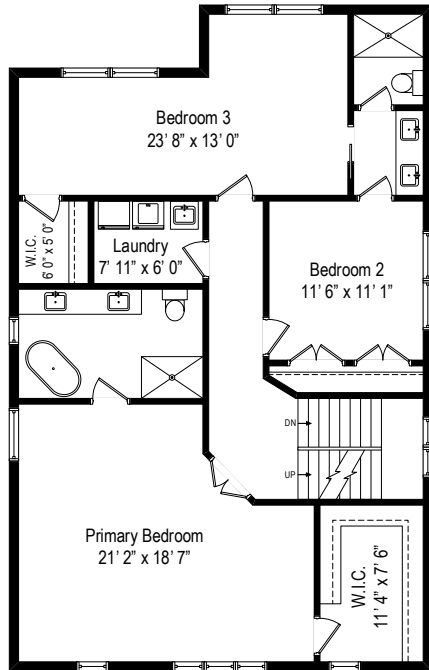

618 N Ashland - La Grange Park, IL 60526

First Level

All dimensions are approximate. This plan is for marketing purposes only.

618 N Ashland - La Grange Park, IL 60526

Second Level

All dimensions are approximate. This plan is for marketing purposes only.

618 N Ashland - La Grange Park, IL 60526

Third Level

All dimensions are approximate. This plan is for marketing purposes only.

618 N Ashland - La Grange Park, IL 60526

Lower Level

# Second Level