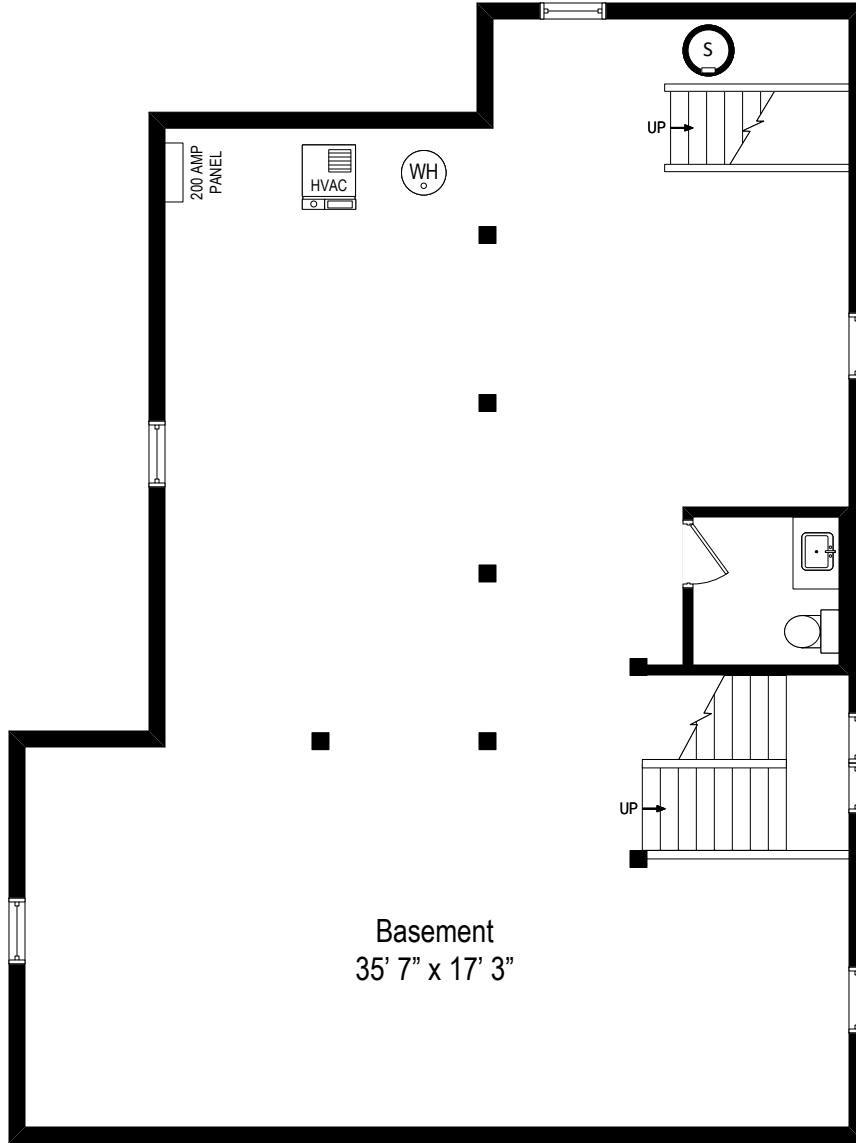

618 N Ashland - La Grange Park, IL 60526

First Level

All dimensions are approximate. This plan is for marketing purposes only.

618 N Ashland - La Grange Park, IL 60526

Second Level

All dimensions are approximate. This plan is for marketing purposes only.

618 N Ashland - La Grange Park, IL 60526

Third Level

All dimensions are approximate. This plan is for marketing purposes only.

618 N Ashland - La Grange Park, IL 60526

Lower Level