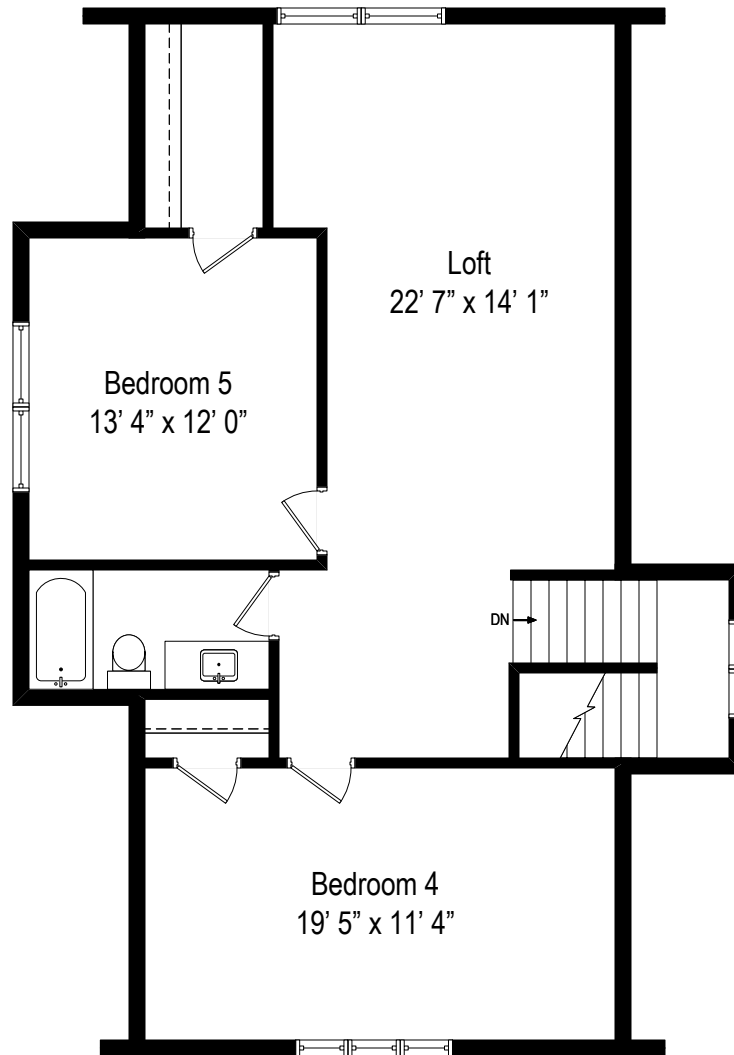

618 N Ashland - La Grange Park, IL 60526

First Level

All dimensions are approximate. This plan is for marketing purposes only.

618 N Ashland - La Grange Park, IL 60526

Second Level

All dimensions are approximate. This plan is for marketing purposes only.

618 N Ashland - La Grange Park, IL 60526

Third Level

All dimensions are approximate. This plan is for marketing purposes only.

618 N Ashland - La Grange Park, IL 60526

Lower Level

# Third Level