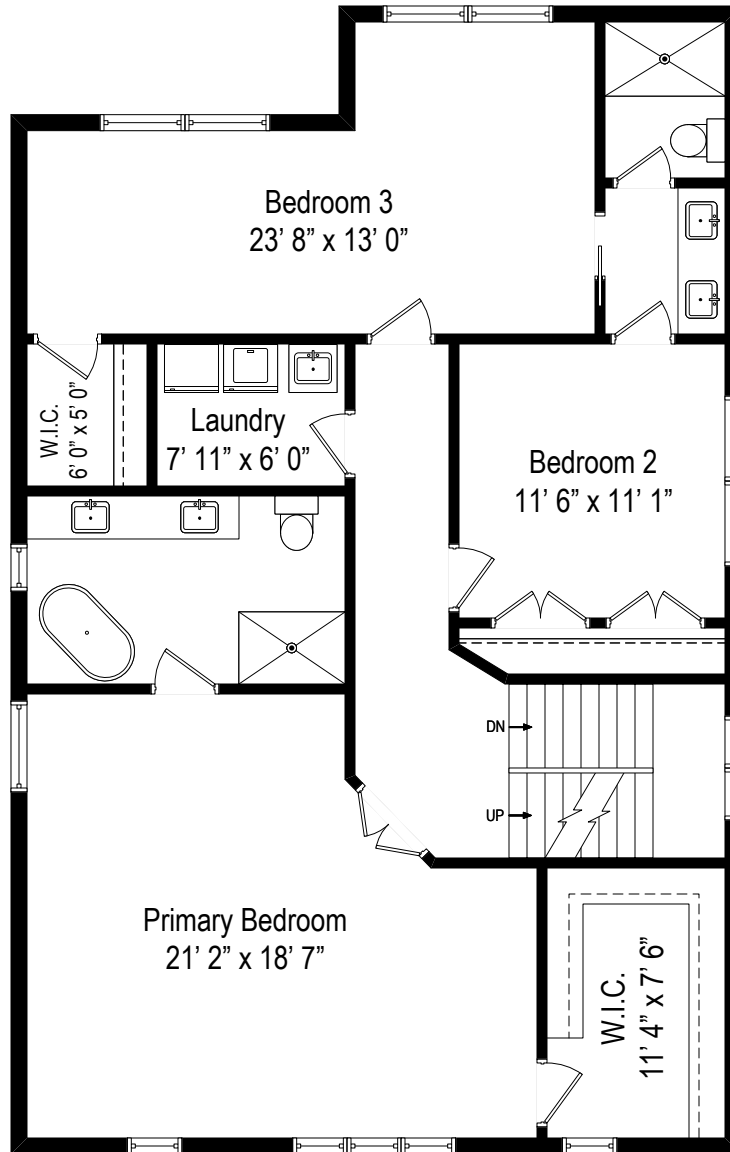

618 N Ashland - La Grange Park, IL 60526

First Level

All dimensions are approximate. This plan is for marketing purposes only.

618 N Ashland - La Grange Park, IL 60526

Second Level

All dimensions are approximate. This plan is for marketing purposes only.

618 N Ashland - La Grange Park, IL 60526

Third Level

All dimensions are approximate. This plan is for marketing purposes only.

618 N Ashland - La Grange Park, IL 60526

Lower Level