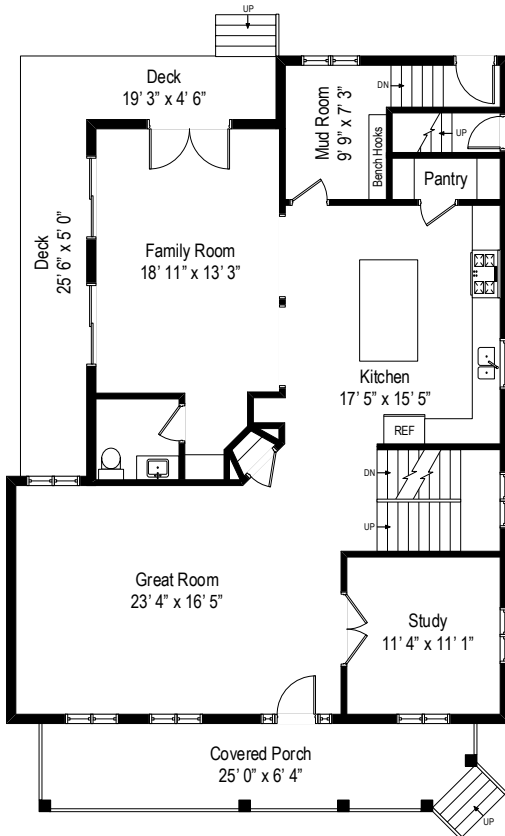

First Level