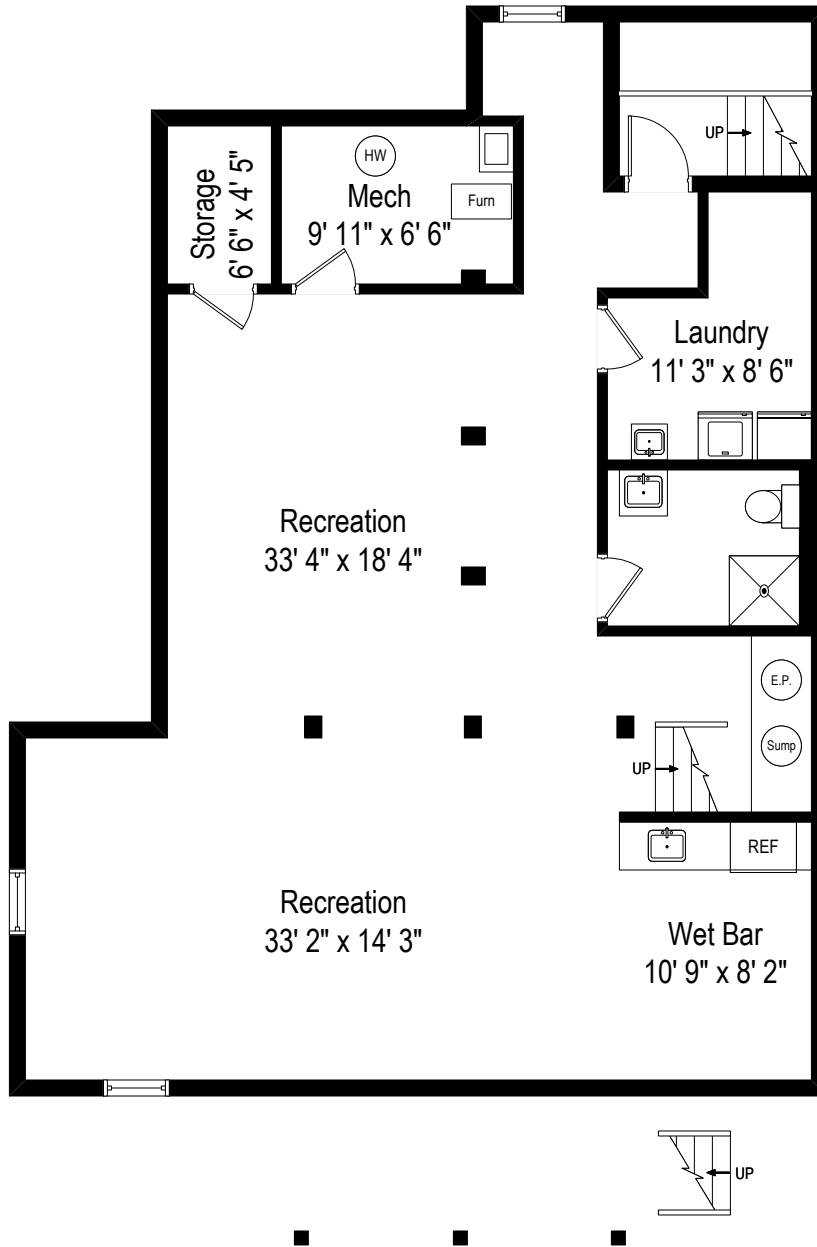

618 N Ashland - La Grange Park, IL 60526

First Level

All dimensions are approximate. This plan is for marketing purposes only.

618 N Ashland - La Grange Park, IL 60526

Second Level

All dimensions are approximate. This plan is for marketing purposes only.

618 N Ashland - La Grange Park, IL 60526

Attic Level

All dimensions are approximate. This plan is for marketing purposes only.

618 N Ashland - La Grange Park, IL 60526

Basement

All dimensions are approximate. This plan is for marketing purposes only.