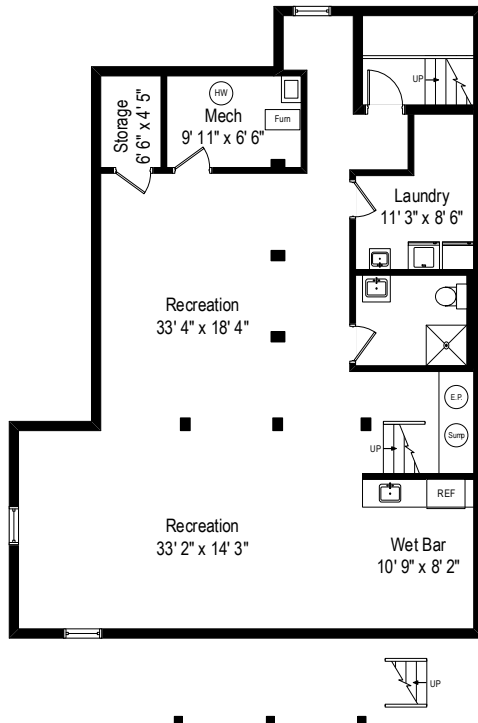

618 N Ashland - La Grange Park, IL 60526

First Level

All dimensions are approximate. This plan is for marketing purposes only.

618 N Ashland - La Grange Park, IL 60526

Second Level

All dimensions are approximate. This plan is for marketing purposes only.

618 N Ashland - La Grange Park, IL 60526

Attic Level

All dimensions are approximate. This plan is for marketing purposes only.

618 N Ashland - La Grange Park, IL 60526

Basement

All dimensions are approximate. This plan is for marketing purposes only.

Attic Level

Second Level

First Level

Basement

618 N Ashland - La Grange Park, IL 60526