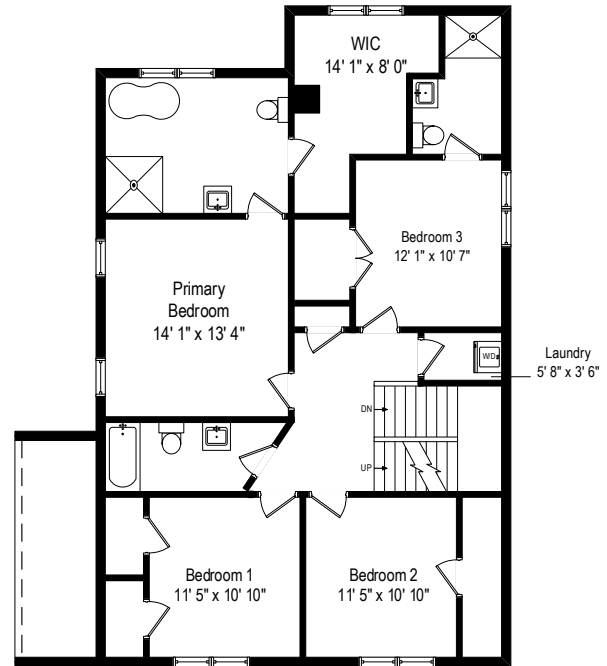

618 N Ashland - La Grange Park, IL 60526

First Level

All dimensions are approximate. This plan is for marketing purposes only.

618 N Ashland - La Grange Park, IL 60526

Second Level

All dimensions are approximate. This plan is for marketing purposes only.

618 N Ashland - La Grange Park, IL 60526

Attic Level

All dimensions are approximate. This plan is for marketing purposes only.

618 N Ashland - La Grange Park, IL 60526

Basement

All dimensions are approximate. This plan is for marketing purposes only.

Attic Level

Second Level

First Level

Basement

618 N Ashland - La Grange Park, IL 60526