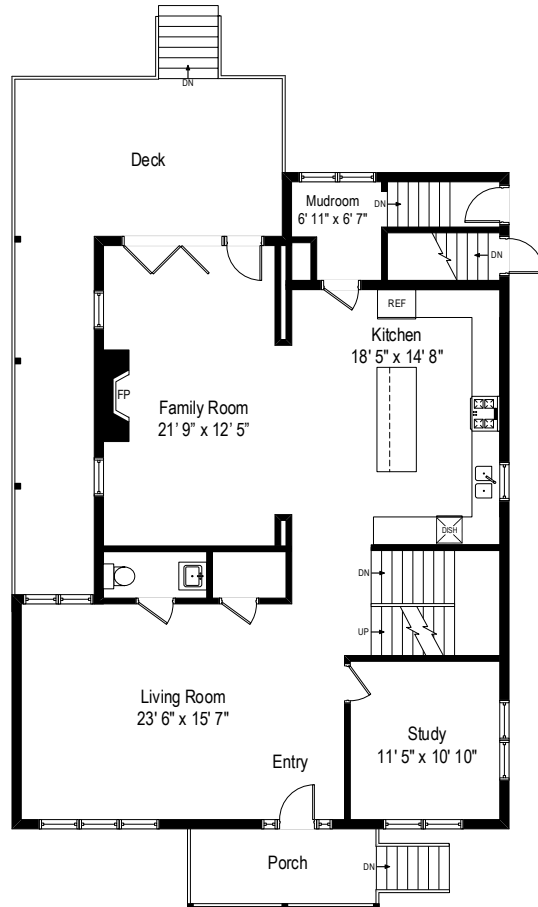

618 N Ashland - La Grange Park, IL 60526

First Level

All dimensions are approximate. This plan is for marketing purposes only.

618 N Ashland - La Grange Park, IL 60526

Second Level

All dimensions are approximate. This plan is for marketing purposes only.

618 N Ashland - La Grange Park, IL 60526

Attic Level

All dimensions are approximate. This plan is for marketing purposes only.

618 N Ashland - La Grange Park, IL 60526

Basement

All dimensions are approximate. This plan is for marketing purposes only.

Attic Level

Second Level

First Level

Basement

618 N Ashland - La Grange Park, IL 60526