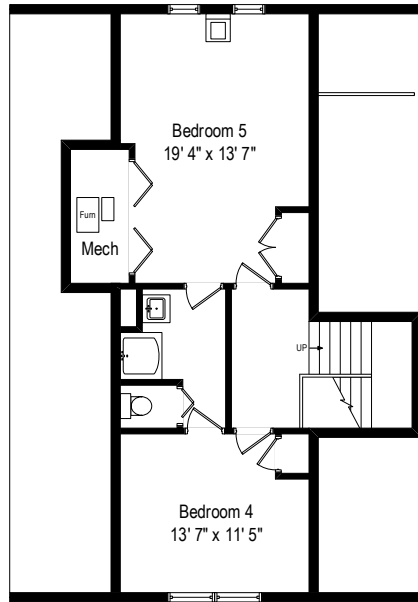

618 N Ashland - La Grange Park, IL 60526

First Level

All dimensions are approximate. This plan is for marketing purposes only.

618 N Ashland - La Grange Park, IL 60526

Second Level

All dimensions are approximate. This plan is for marketing purposes only.

618 N Ashland - La Grange Park, IL 60526

Attic Level

All dimensions are approximate. This plan is for marketing purposes only.

618 N Ashland - La Grange Park, IL 60526

Basement

All dimensions are approximate. This plan is for marketing purposes only.

Attic Level

Second Level

First Level

Basement

618 N Ashland - La Grange Park, IL 60526