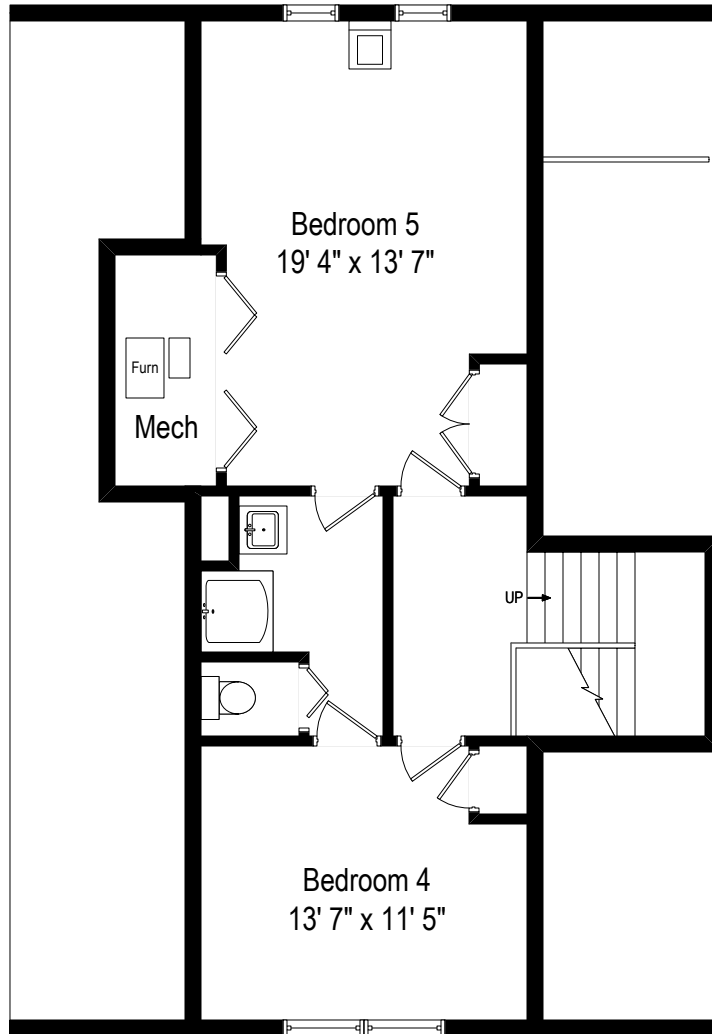

618 N Ashland - La Grange Park, IL 60526

First Level

All dimensions are approximate. This plan is for marketing purposes only.

618 N Ashland - La Grange Park, IL 60526

Second Level

All dimensions are approximate. This plan is for marketing purposes only.

618 N Ashland - La Grange Park, IL 60526

Attic Level

All dimensions are approximate. This plan is for marketing purposes only.

618 N Ashland - La Grange Park, IL 60526

Basement

All dimensions are approximate. This plan is for marketing purposes only.