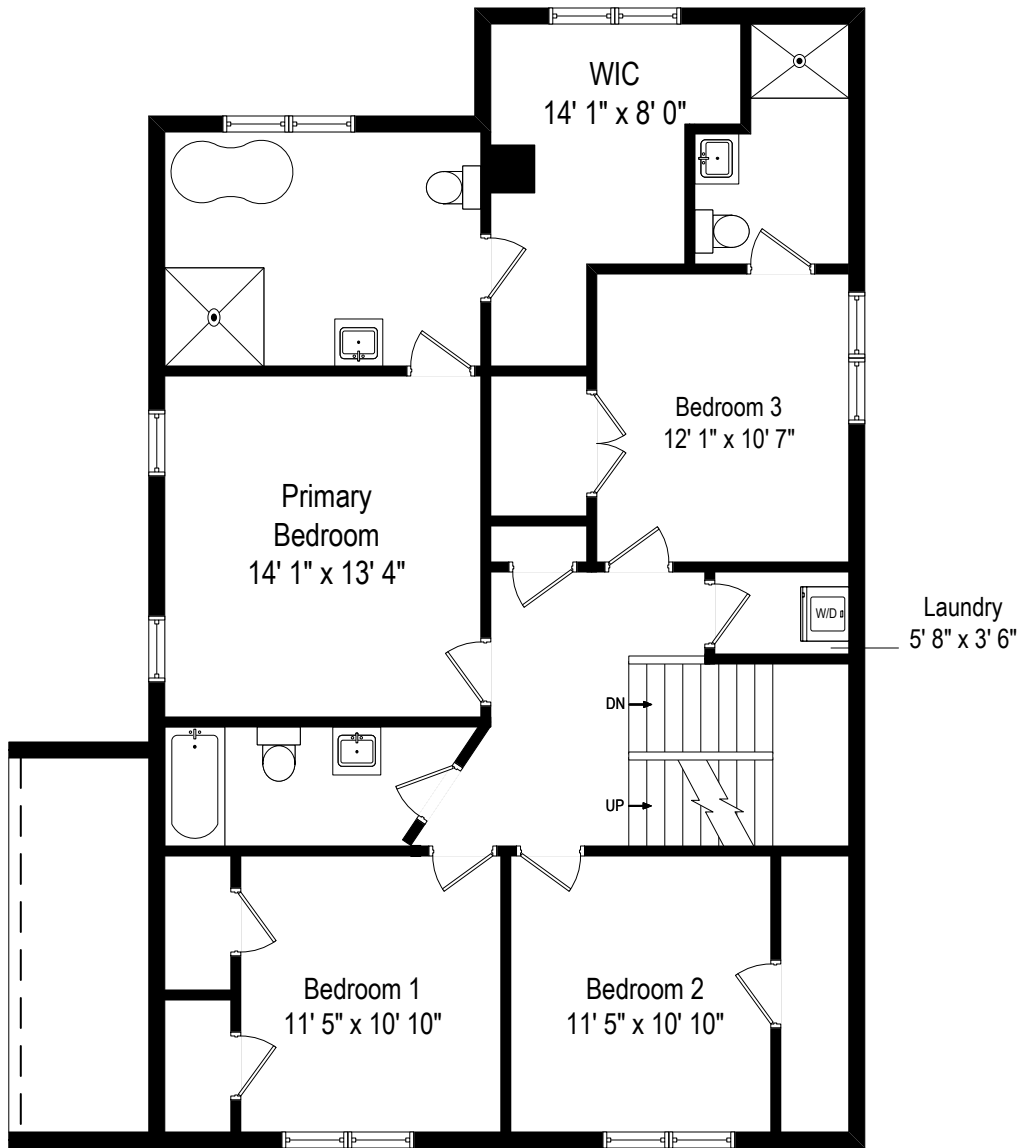

618 N Ashland - La Grange Park, IL 60526

First Level

All dimensions are approximate. This plan is for marketing purposes only.

618 N Ashland - La Grange Park, IL 60526

Second Level

All dimensions are approximate. This plan is for marketing purposes only.

618 N Ashland - La Grange Park, IL 60526

Attic Level

All dimensions are approximate. This plan is for marketing purposes only.

618 N Ashland - La Grange Park, IL 60526

Basement

All dimensions are approximate. This plan is for marketing purposes only.