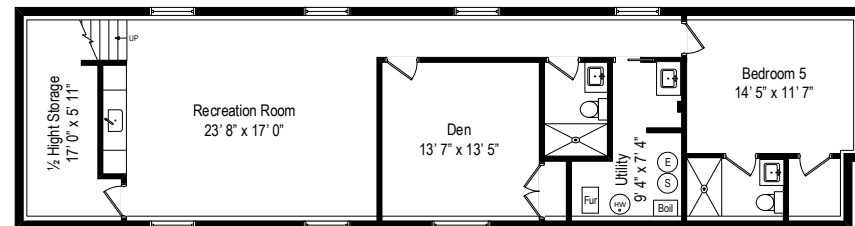

2330 W Melrose Street - Chicago, IL. 60618

First Level

All dimensions are approximate. This plan is for marketing purposes only.

2330 W Melrose Street - Chicago, IL. 60618

Second Level

All dimensions are approximate. This plan is for marketing purposes only.

2330 W Melrose Street - Chicago, IL. 60618

Basement

All dimensions are approximate. This plan is for marketing purposes only.

2330 W Melrose Street - Chicago, IL. 60618

Garage Level

2330 W Melrose Street - Chicago, IL. 60618

Garage Roof Level

First Level

Second Level

Garage Level Garage Roof Level Basement

2330 W Melrose Street - Chicago, IL. 60618