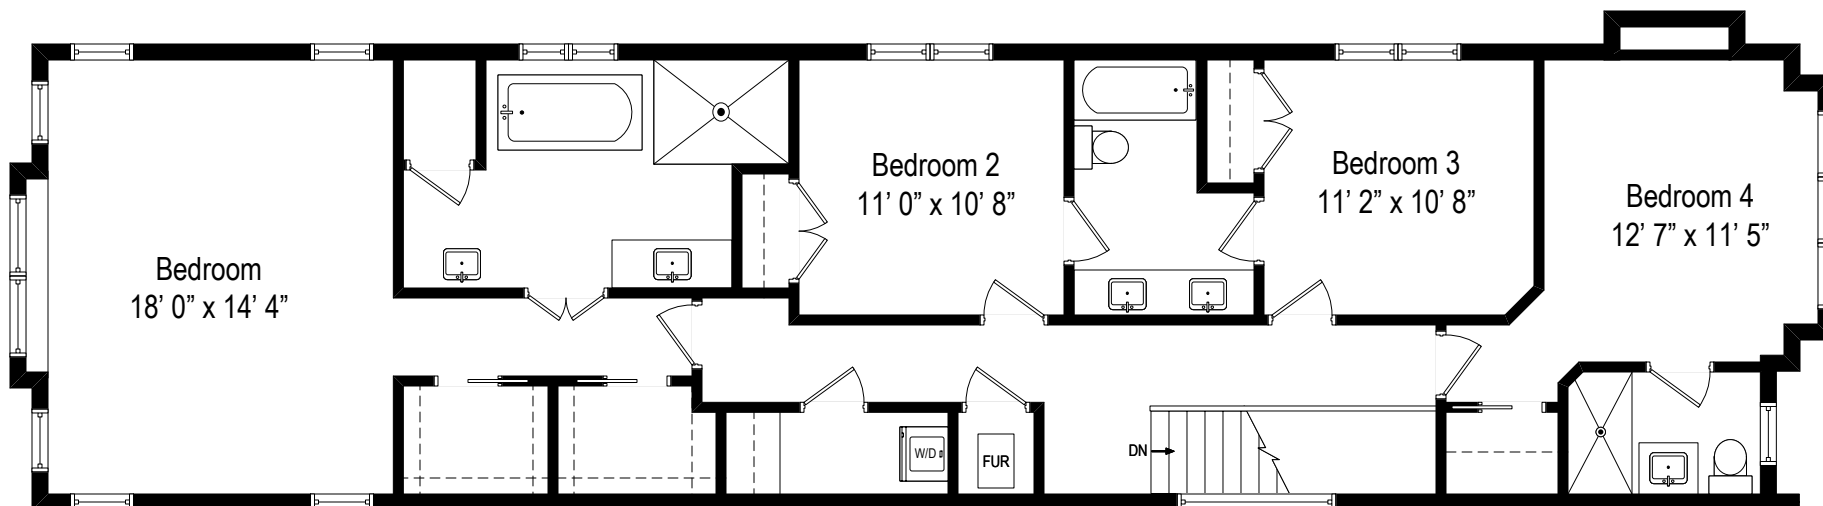

2330 W Melrose Street - Chicago, IL. 60618

First Level

All dimensions are approximate. This plan is for marketing purposes only.

2330 W Melrose Street - Chicago, IL. 60618

Second Level

All dimensions are approximate. This plan is for marketing purposes only.

2330 W Melrose Street - Chicago, IL. 60618

Basement

All dimensions are approximate. This plan is for marketing purposes only.

2330 W Melrose Street - Chicago, IL. 60618

Garage Level

2330 W Melrose Street - Chicago, IL. 60618

Garage Roof Level

First Level

Second Level

Garage Level Garage Roof Level Basement

2330 W Melrose Street - Chicago, IL. 60618