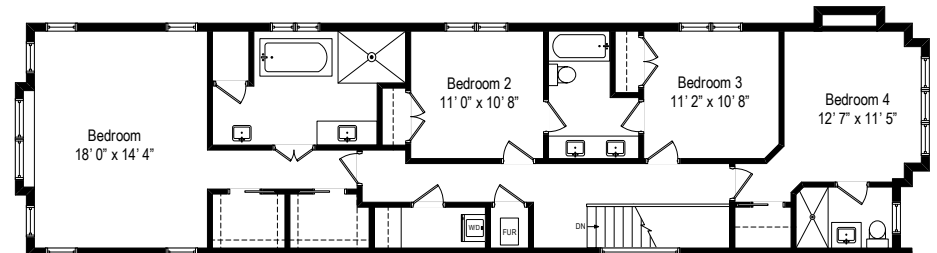

2330 W Melrose Street - Chicago, IL. 60618

First Level

All dimensions are approximate. This plan is for marketing purposes only.

2330 W Melrose Street - Chicago, IL. 60618

Second Level

All dimensions are approximate. This plan is for marketing purposes only.

2330 W Melrose Street - Chicago, IL. 60618

Basement

All dimensions are approximate. This plan is for marketing purposes only.

2330 W Melrose Street - Chicago, IL. 60618

Garage Level

2330 W Melrose Street - Chicago, IL. 60618

Garage Roof Level

First Level

Second Level

Garage Level Garage Roof Level Basement

2330 W Melrose Street - Chicago, IL. 60618