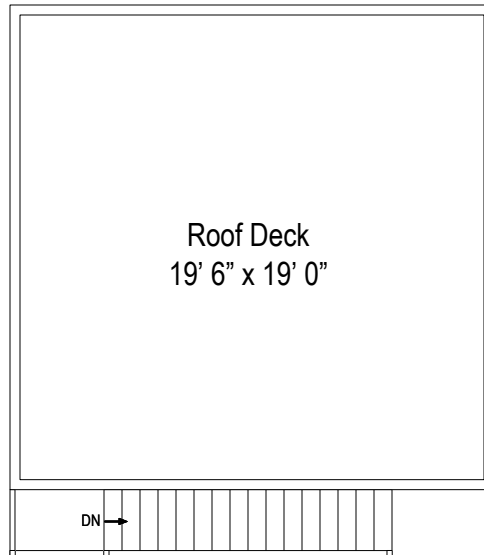

2330 W Melrose Street - Chicago, IL. 60618

First Level

All dimensions are approximate. This plan is for marketing purposes only.

2330 W Melrose Street - Chicago, IL. 60618

Second Level

All dimensions are approximate. This plan is for marketing purposes only.

2330 W Melrose Street - Chicago, IL. 60618

Basement

All dimensions are approximate. This plan is for marketing purposes only.

2330 W Melrose Street - Chicago, IL. 60618

Garage Level

2330 W Melrose Street - Chicago, IL. 60618