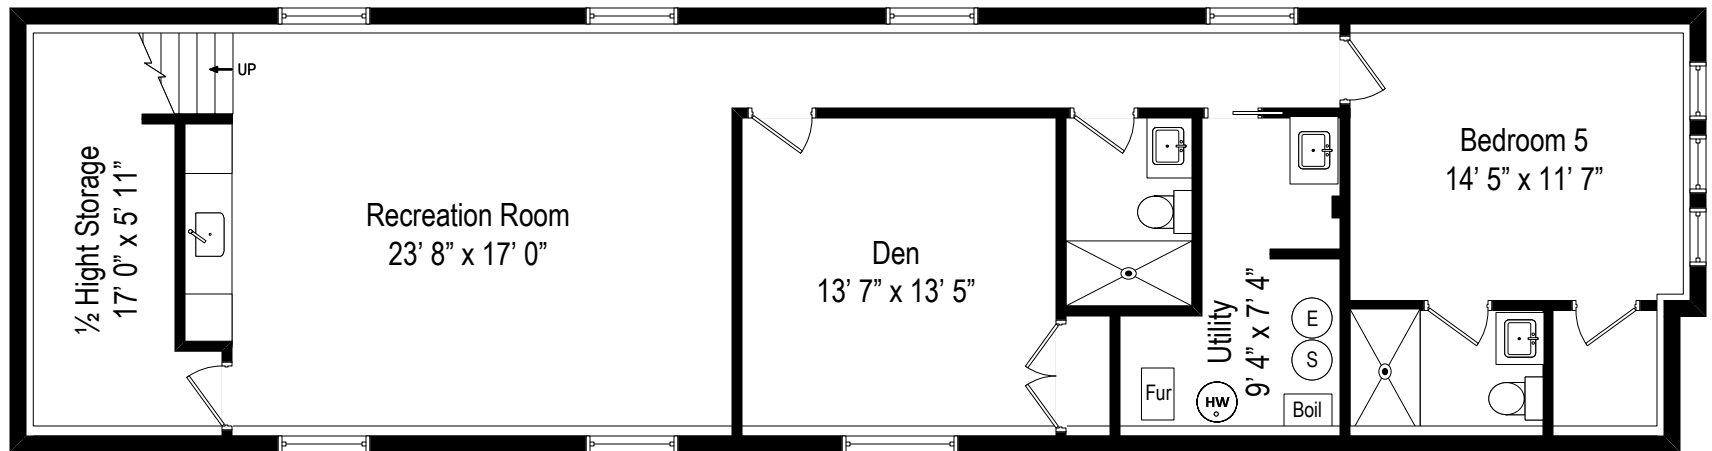

2330 W Melrose Street - Chicago, IL. 60618

First Level

All dimensions are approximate. This plan is for marketing purposes only.

2330 W Melrose Street - Chicago, IL. 60618

Second Level

All dimensions are approximate. This plan is for marketing purposes only.

2330 W Melrose Street - Chicago, IL. 60618

Basement

All dimensions are approximate. This plan is for marketing purposes only.

2330 W Melrose Street - Chicago, IL. 60618

Garage Level

2330 W Melrose Street - Chicago, IL. 60618

Garage Roof Level

First Level

Second Level

Garage Level Garage Roof Level Basement

2330 W Melrose Street - Chicago, IL. 60618