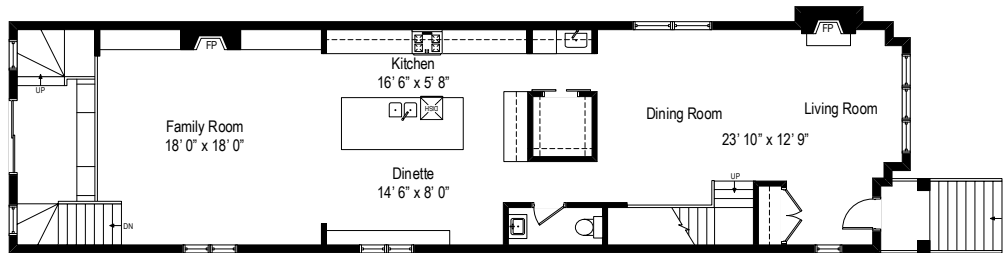

2330 W Melrose Street - Chicago, IL. 60618

First Level

All dimensions are approximate. This plan is for marketing purposes only.

2330 W Melrose Street - Chicago, IL. 60618

Second Level

All dimensions are approximate. This plan is for marketing purposes only.

2330 W Melrose Street - Chicago, IL. 60618

Basement

All dimensions are approximate. This plan is for marketing purposes only.

2330 W Melrose Street - Chicago, IL. 60618

Garage Level

2330 W Melrose Street - Chicago, IL. 60618

Garage Roof Level

First Level

Second Level

Garage Level Garage Roof Level Basement

2330 W Melrose Street - Chicago, IL. 60618