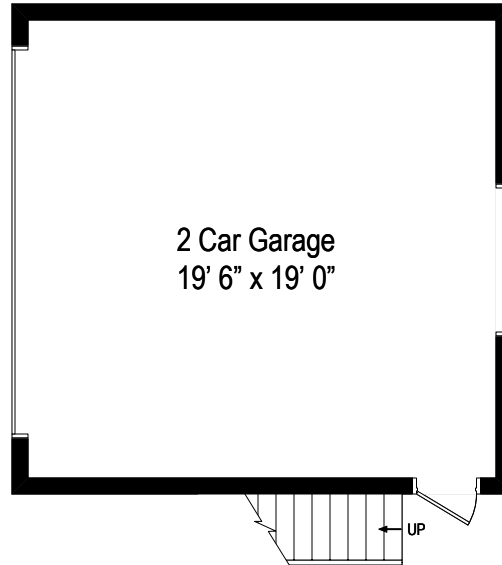

2330 W Melrose Street - Chicago, IL. 60618

First Level

All dimensions are approximate. This plan is for marketing purposes only.

2330 W Melrose Street - Chicago, IL. 60618

Second Level

All dimensions are approximate. This plan is for marketing purposes only.

2330 W Melrose Street - Chicago, IL. 60618

Basement

All dimensions are approximate. This plan is for marketing purposes only.

2330 W Melrose Street - Chicago, IL. 60618

Garage Level

2330 W Melrose Street - Chicago, IL. 60618