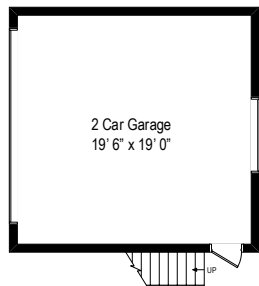

2330 W Melrose Street - Chicago, IL. 60618

First Level

All dimensions are approximate. This plan is for marketing purposes only.

2330 W Melrose Street - Chicago, IL. 60618

Second Level

All dimensions are approximate. This plan is for marketing purposes only.

2330 W Melrose Street - Chicago, IL. 60618

Basement

All dimensions are approximate. This plan is for marketing purposes only.

2330 W Melrose Street - Chicago, IL. 60618

Garage Level

2330 W Melrose Street - Chicago, IL. 60618

Garage Roof Level

First Level

Second Level

Garage Level Garage Roof Level Basement

2330 W Melrose Street - Chicago, IL. 60618