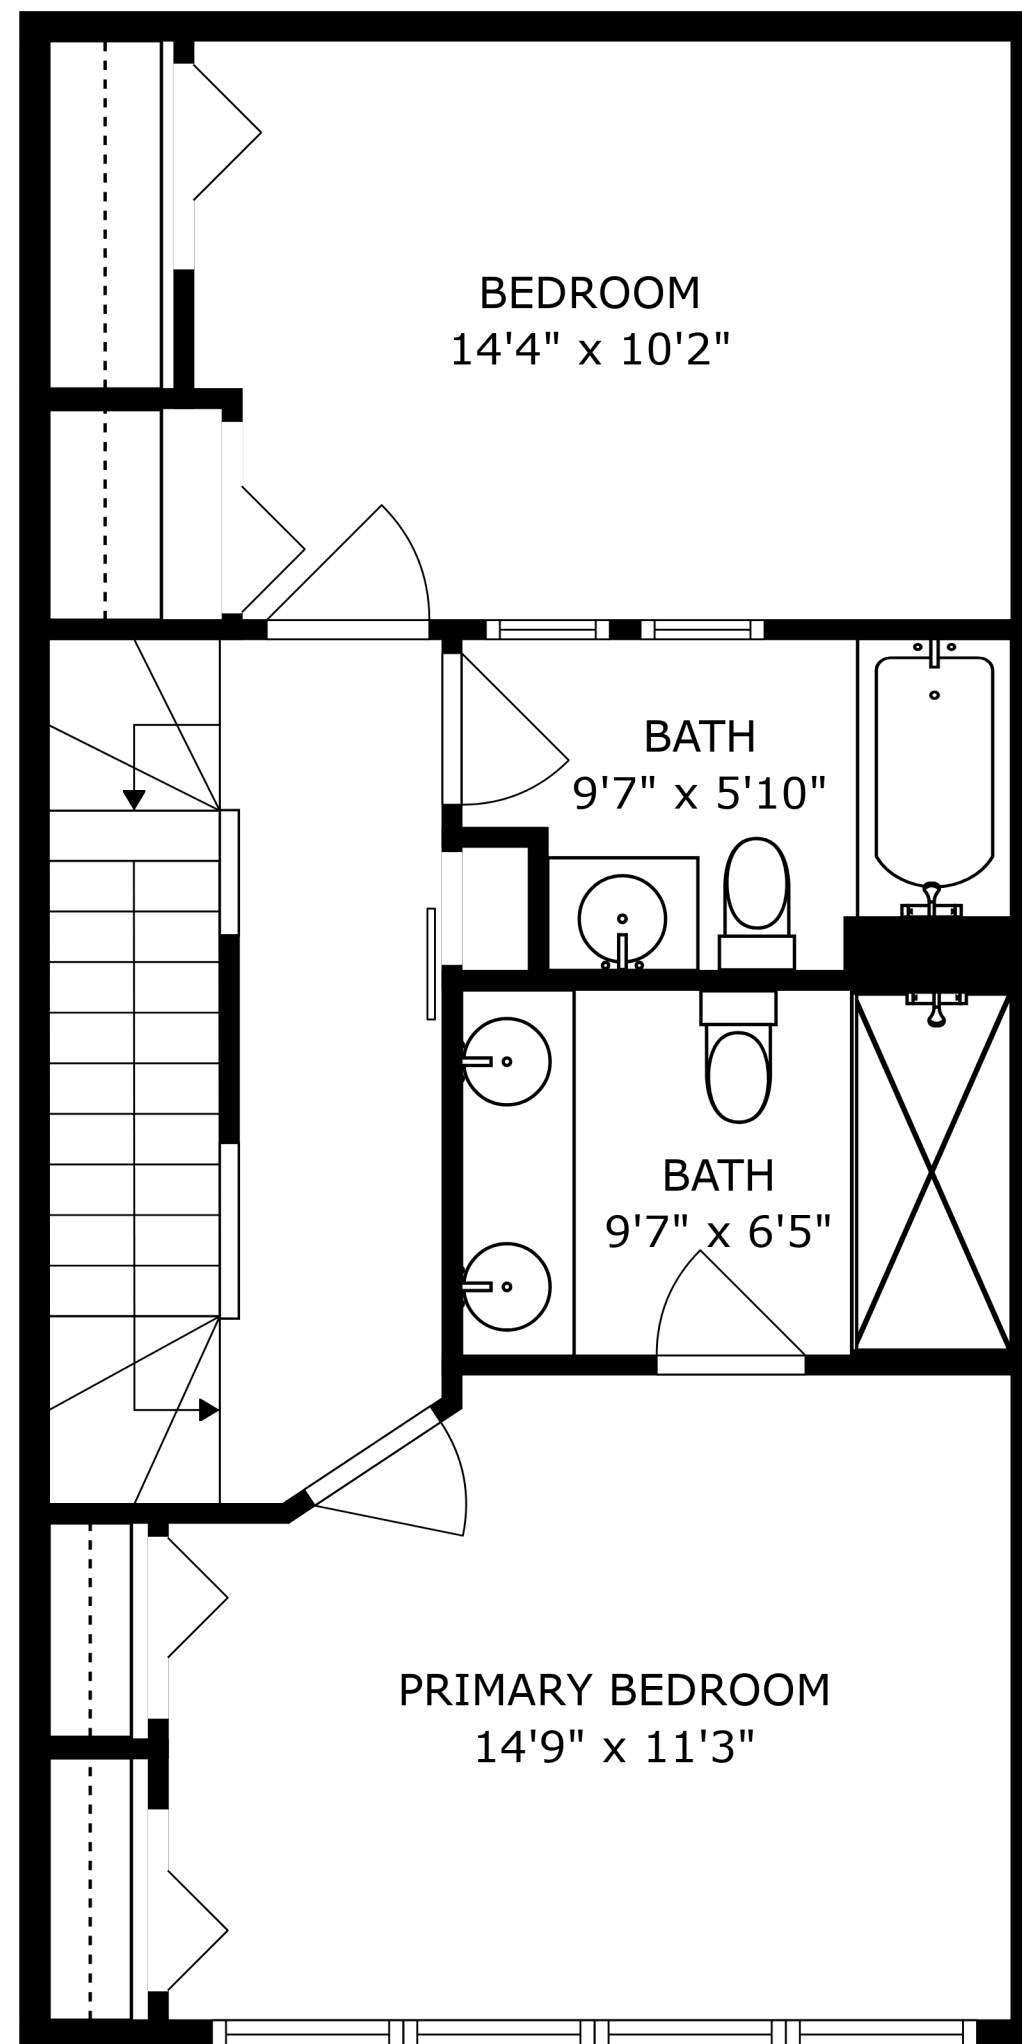

FLOOR 1

FLOOR 2

FLOOR 3

ROOF-TOP DECK  
17'2" x 24'10"

SIZES AND DIMENSIONS ARE APPROXIMATE, ACTUAL MAY VARY.

SIZES AND DIMENSIONS ARE APPROXIMATE, ACTUAL MAY VARY.