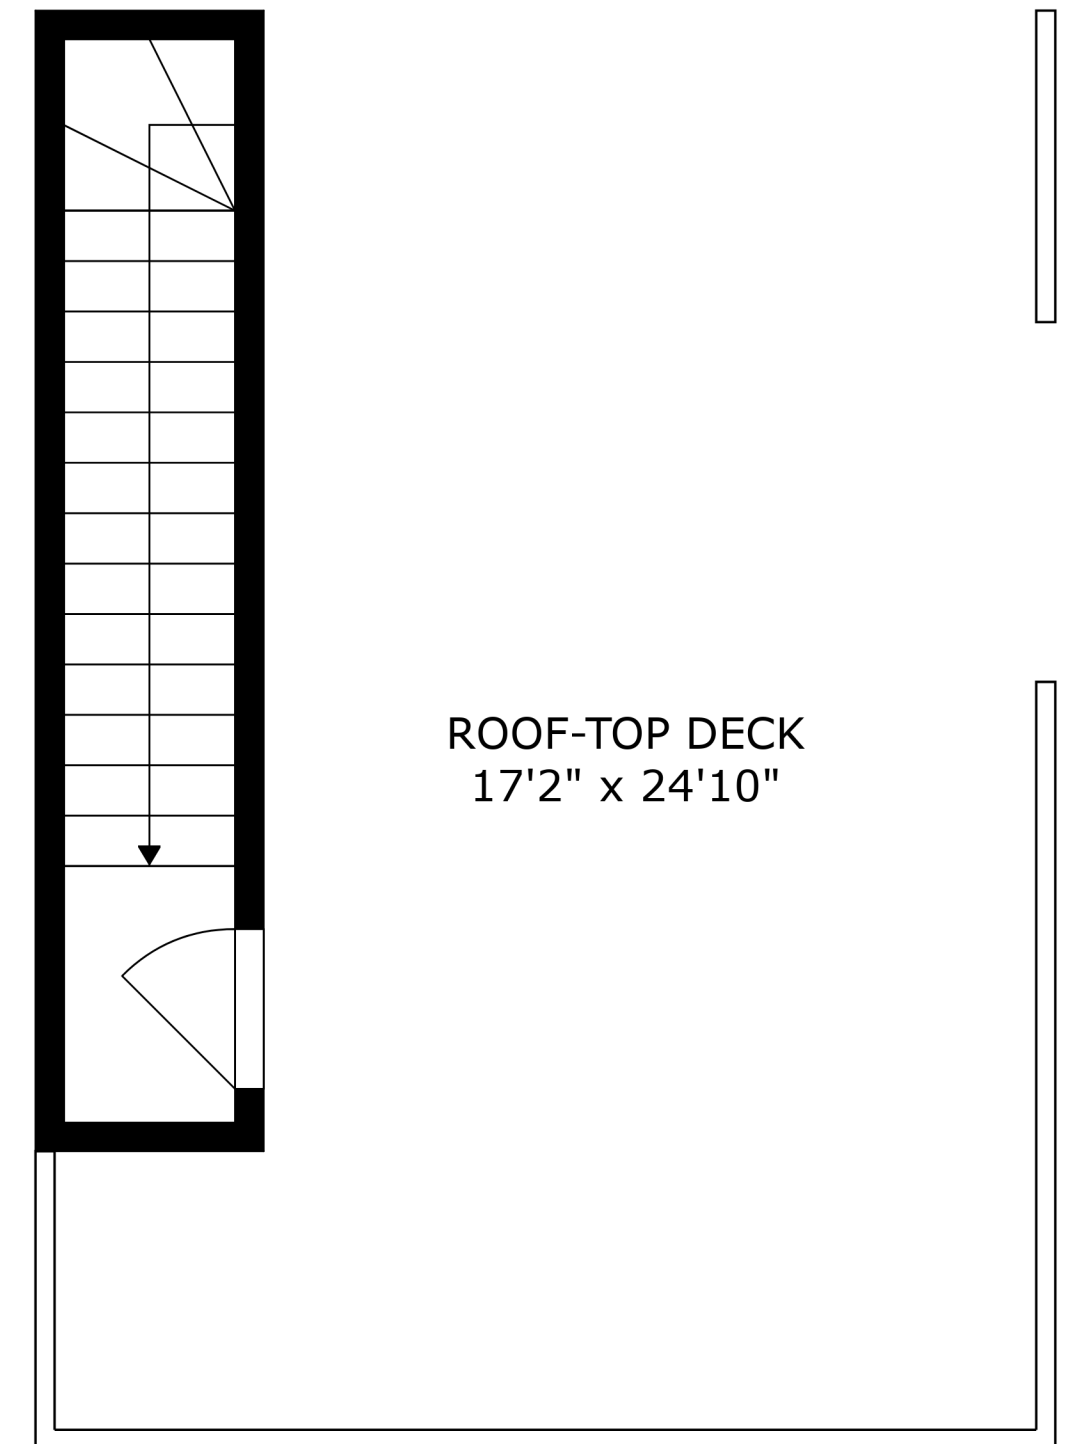

FLOOR 1

FLOOR 2

FLOOR 3

ROOF-TOP DECK  
17'2" x 24'10"

SIZES AND DIMENSIONS ARE APPROXIMATE, ACTUAL MAY VARY.

SIZES AND DIMENSIONS ARE APPROXIMATE, ACTUAL MAY VARY.