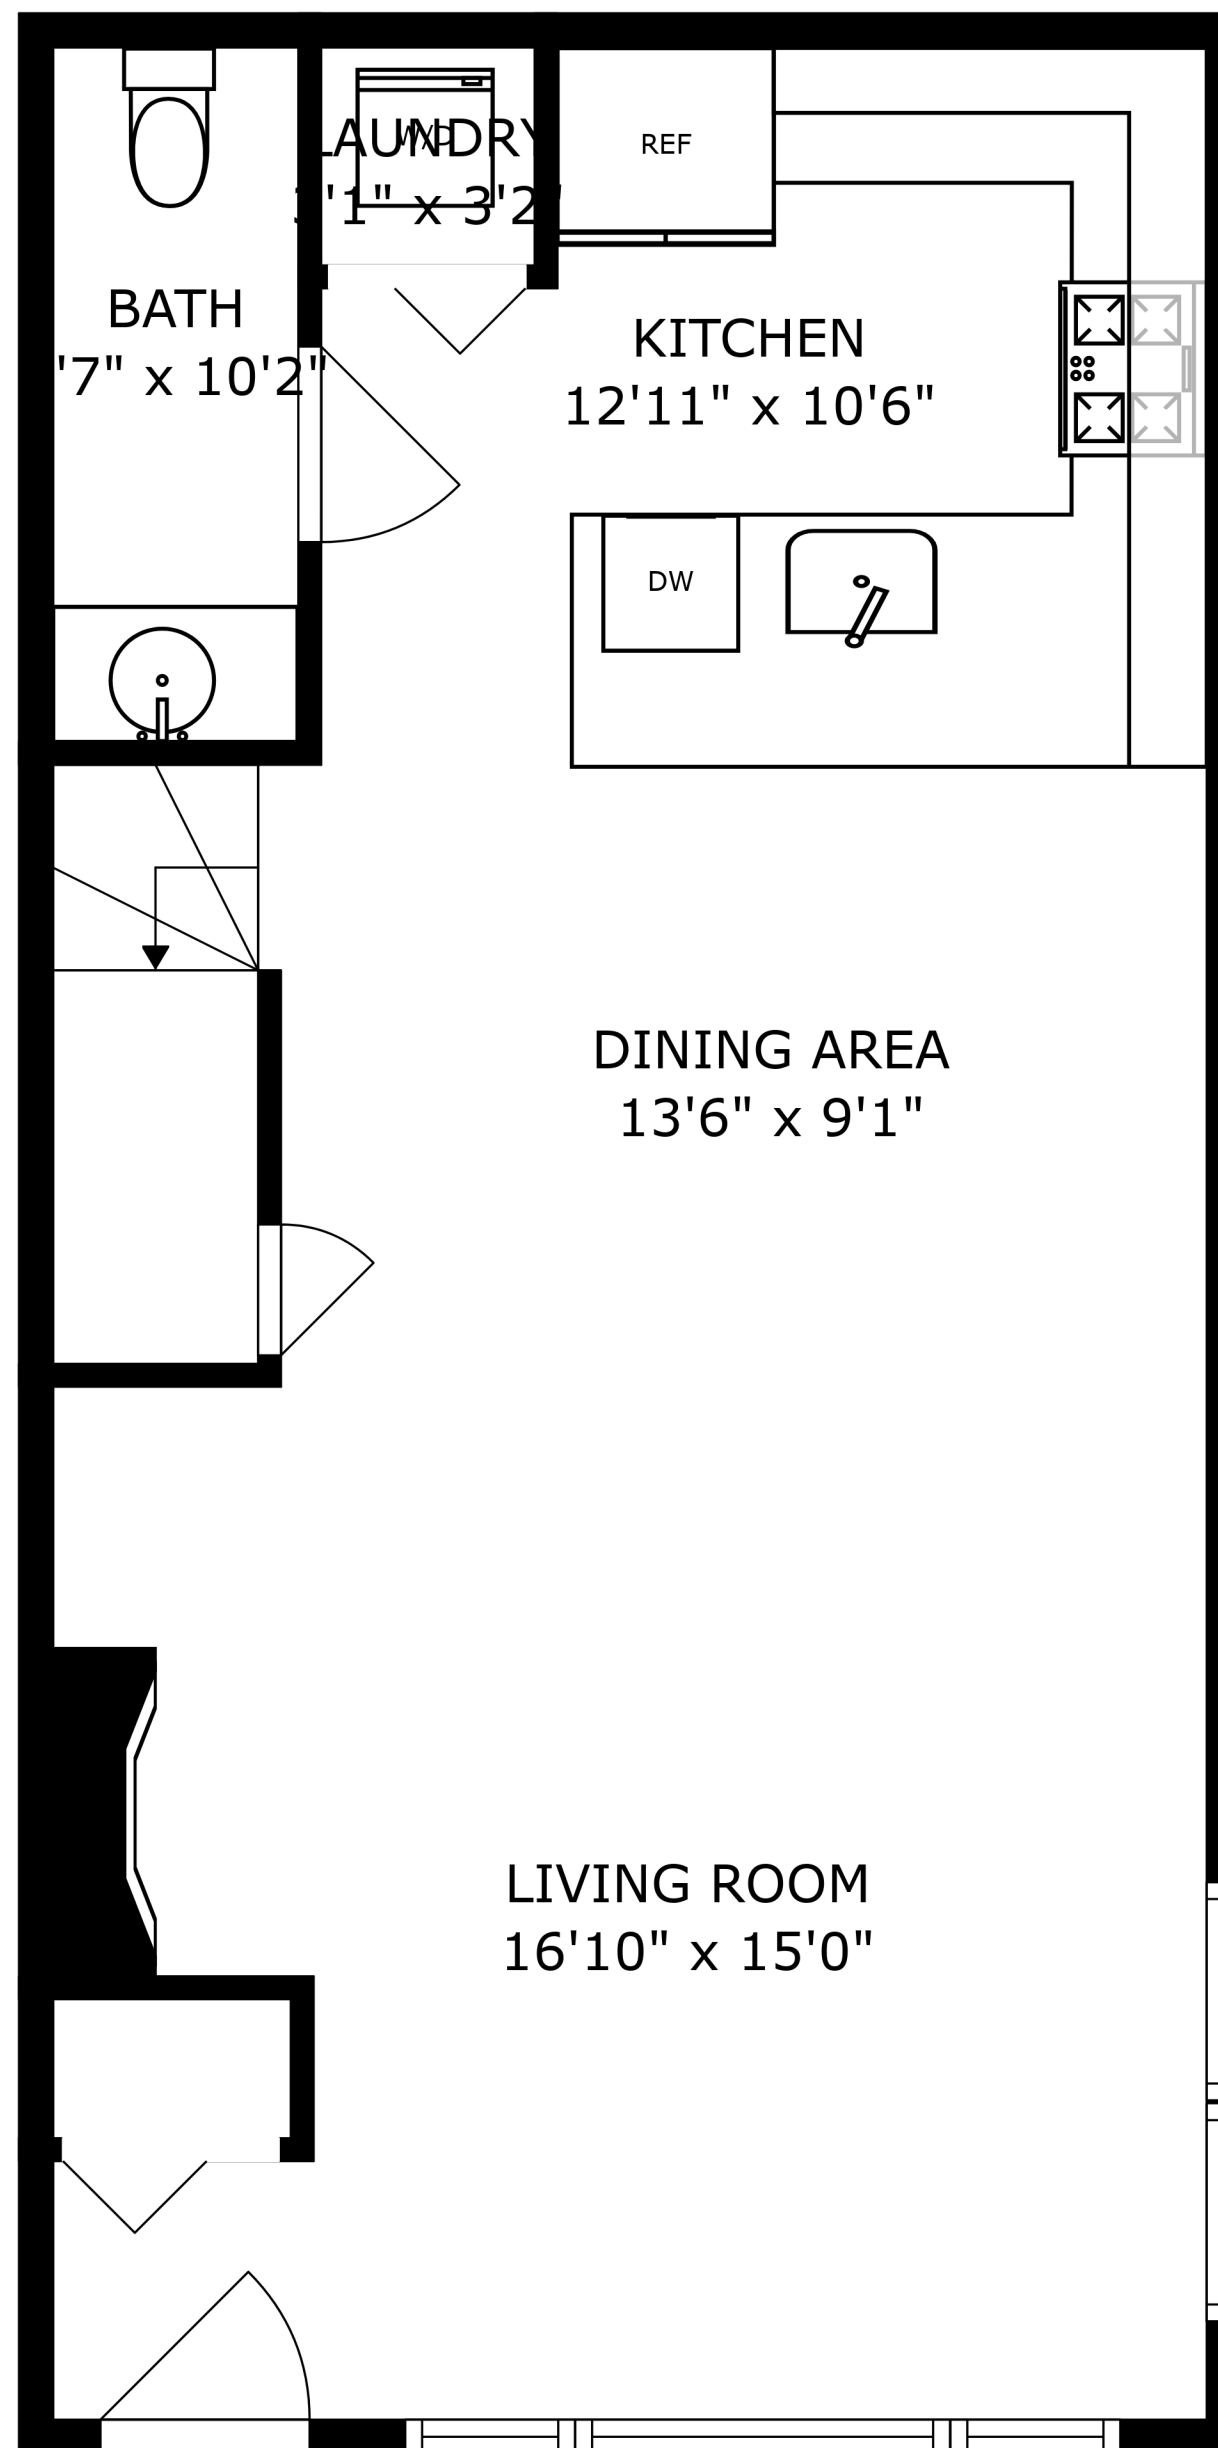

FLOOR 1

FLOOR 2

FLOOR 3

ROOF-TOP DECK  
17'2" x 24'10"

SIZES AND DIMENSIONS ARE APPROXIMATE, ACTUAL MAY VARY.

SIZES AND DIMENSIONS ARE APPROXIMATE, ACTUAL MAY VARY.