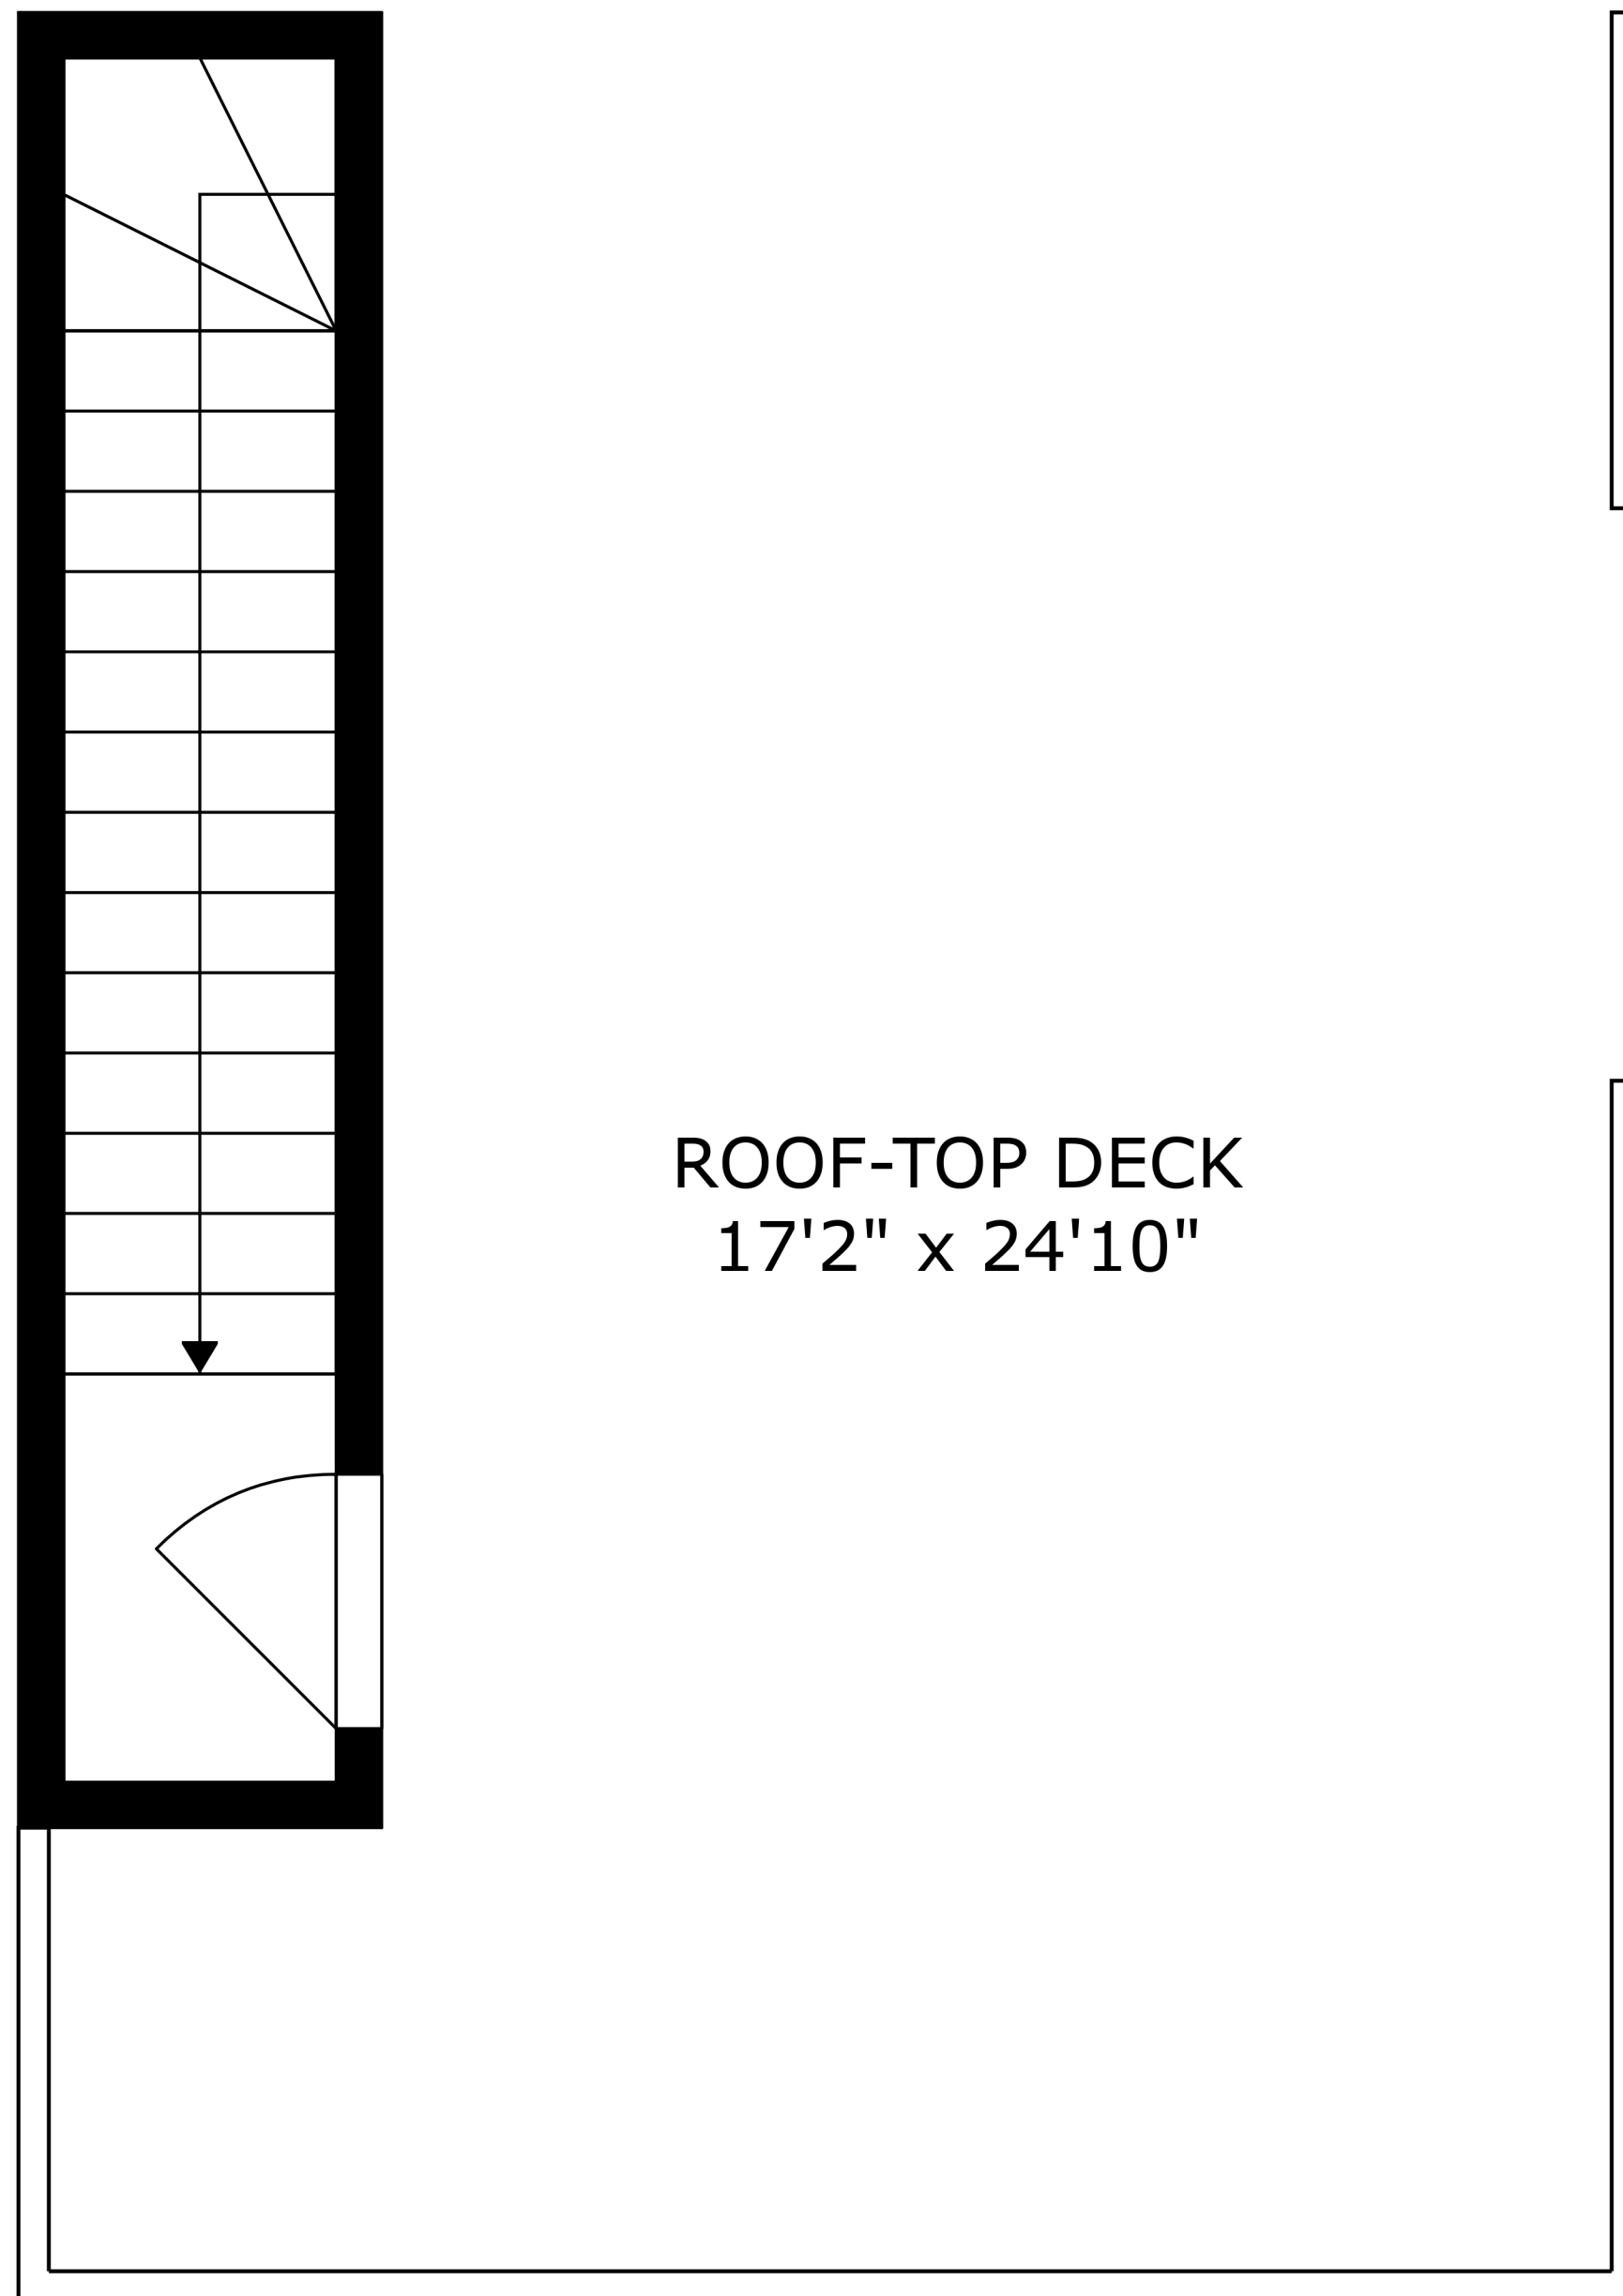

FLOOR 1

FLOOR 2

FLOOR 3

ROOF-TOP DECK  
17'2" x 24'10"

SIZES AND DIMENSIONS ARE APPROXIMATE, ACTUAL MAY VARY.

SIZES AND DIMENSIONS ARE APPROXIMATE, ACTUAL MAY VARY.