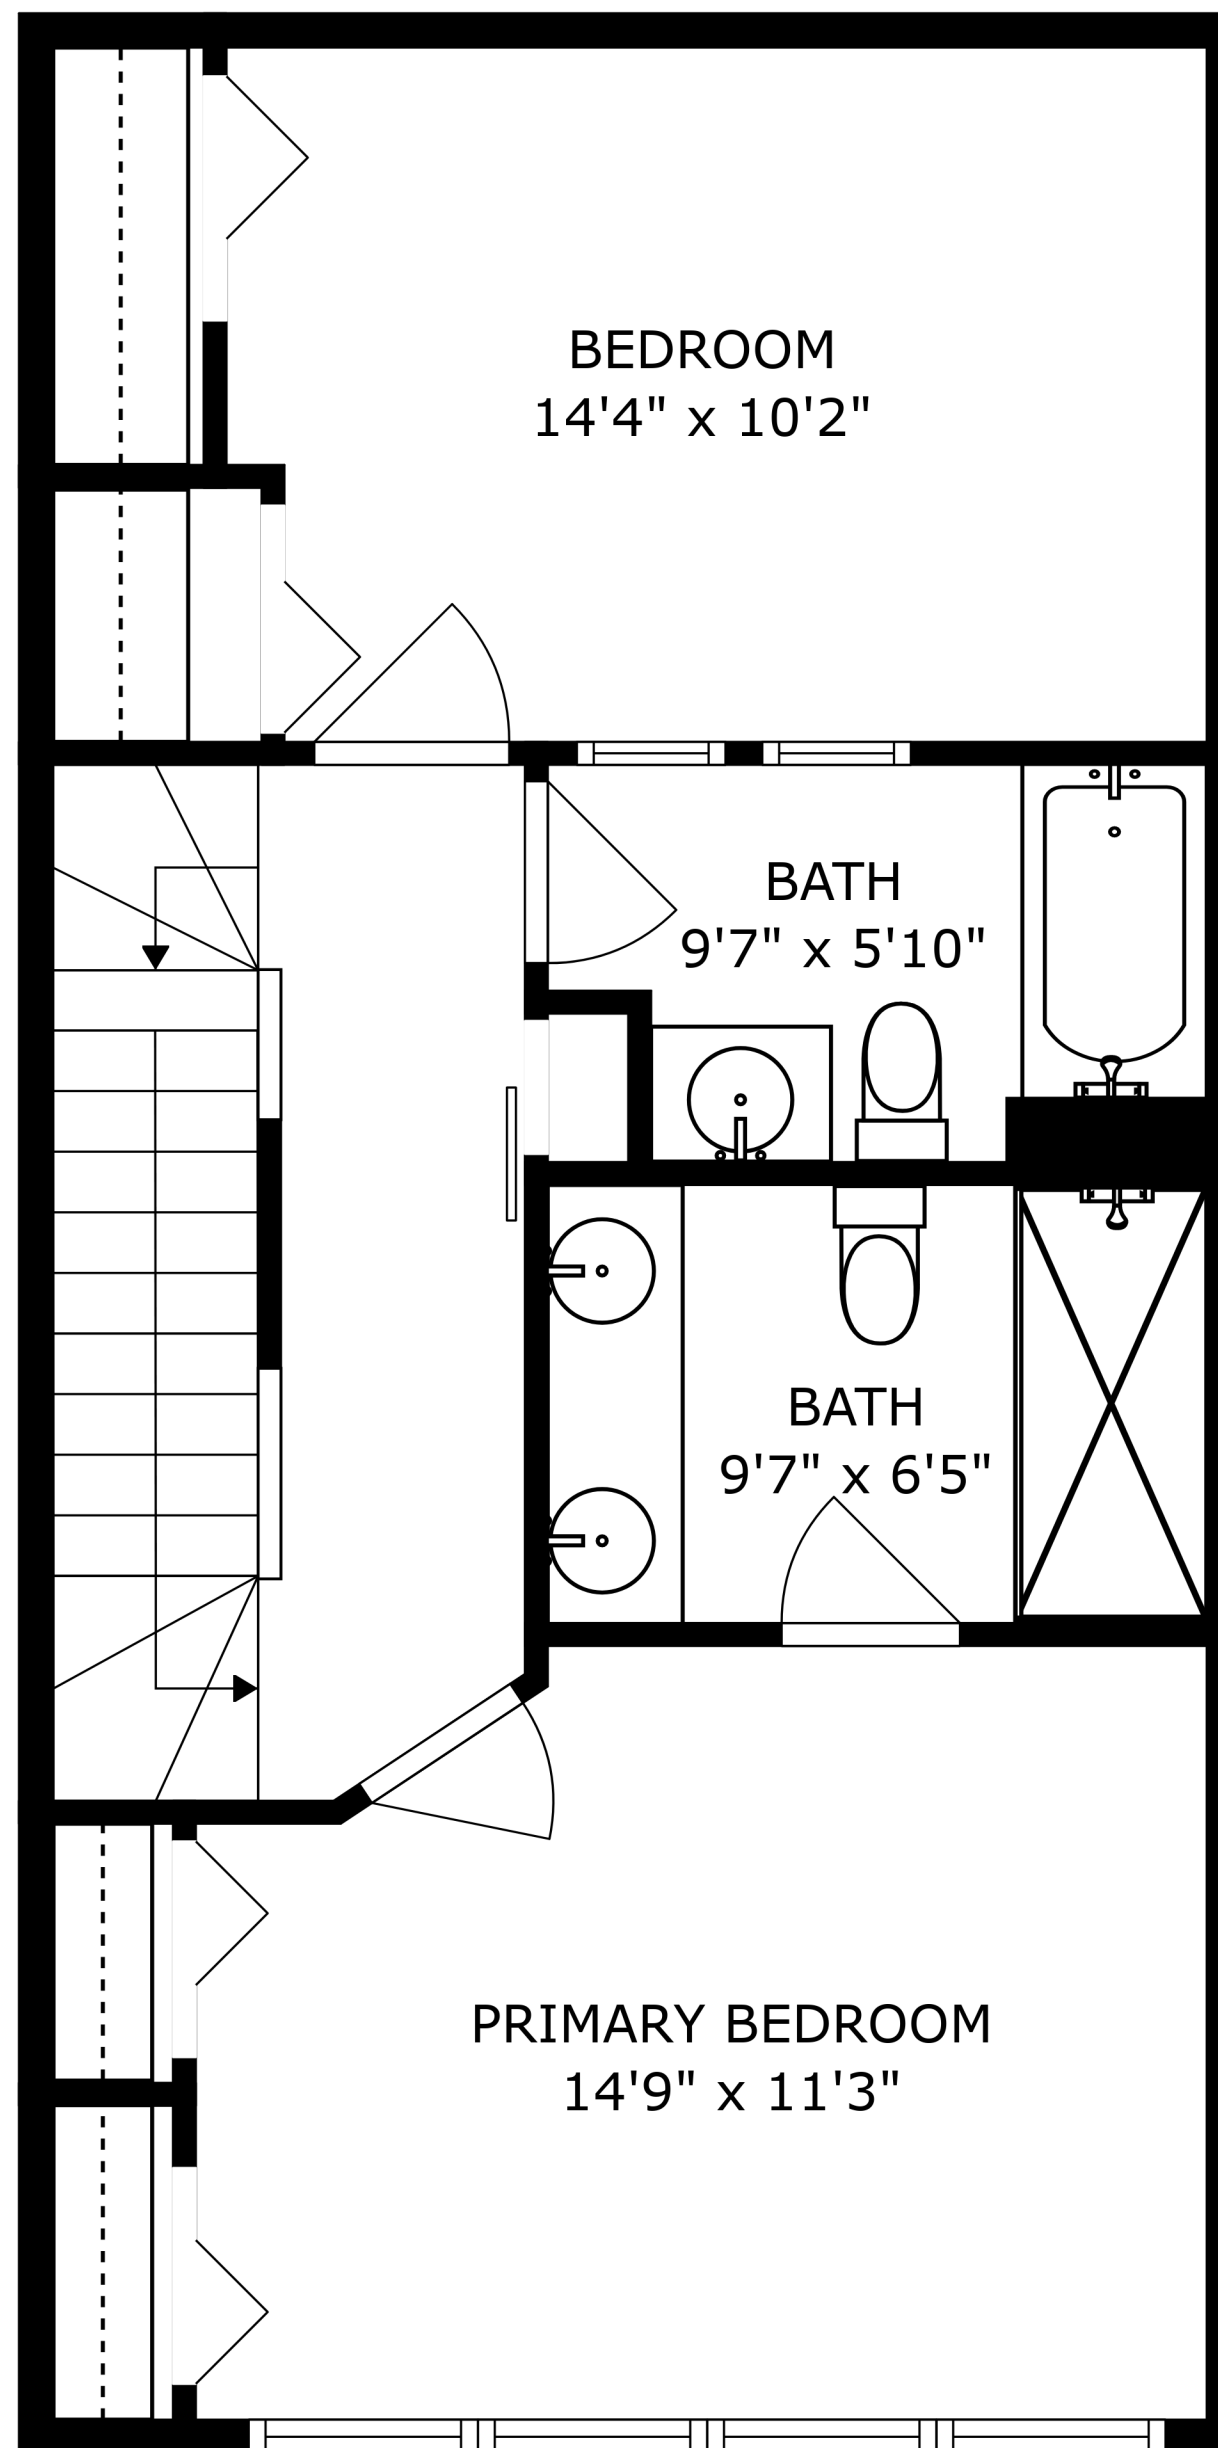

FLOOR 1

FLOOR 2

FLOOR 3

ROOF-TOP DECK  
17'2" x 24'10"

SIZES AND DIMENSIONS ARE APPROXIMATE, ACTUAL MAY VARY.

SIZES AND DIMENSIONS ARE APPROXIMATE, ACTUAL MAY VARY.