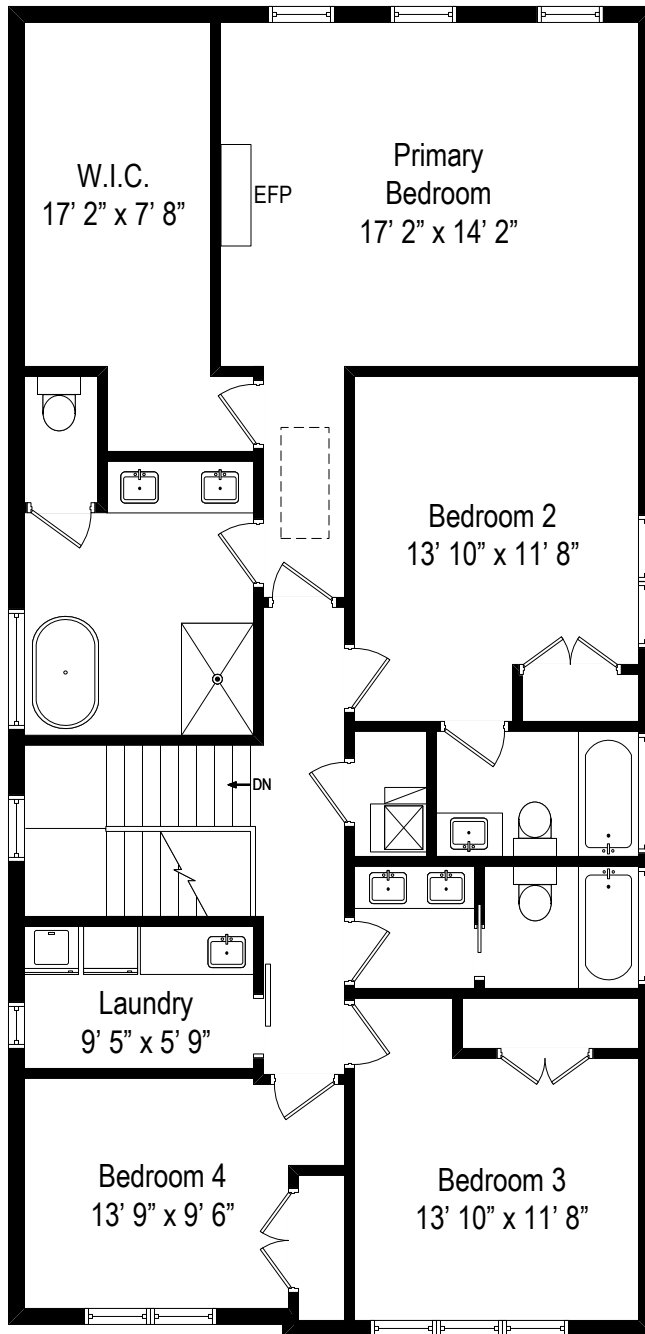

4054 W Waveland - Chicago, IL. 60641

First Level

4054 W Waveland - Chicago, IL. 60641

Second Level

All dimensions are approximate. This plan is for marketing purposes only.

4054 W Waveland - Chicago, IL. 60641

Basement

All dimensions are approximate. This plan is for marketing purposes only.

Basement

First Level

Second Level

4054 W Waveland - Chicago, IL. 60641