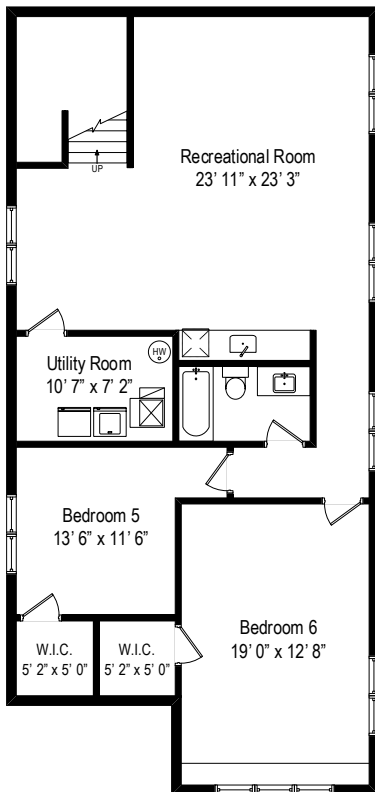

4054 W Waveland - Chicago, IL. 60641

First Level

4054 W Waveland - Chicago, IL. 60641

Second Level

All dimensions are approximate. This plan is for marketing purposes only.

4054 W Waveland - Chicago, IL. 60641

Basement

All dimensions are approximate. This plan is for marketing purposes only.

Basement

First Level

Second Level

4054 W Waveland - Chicago, IL. 60641