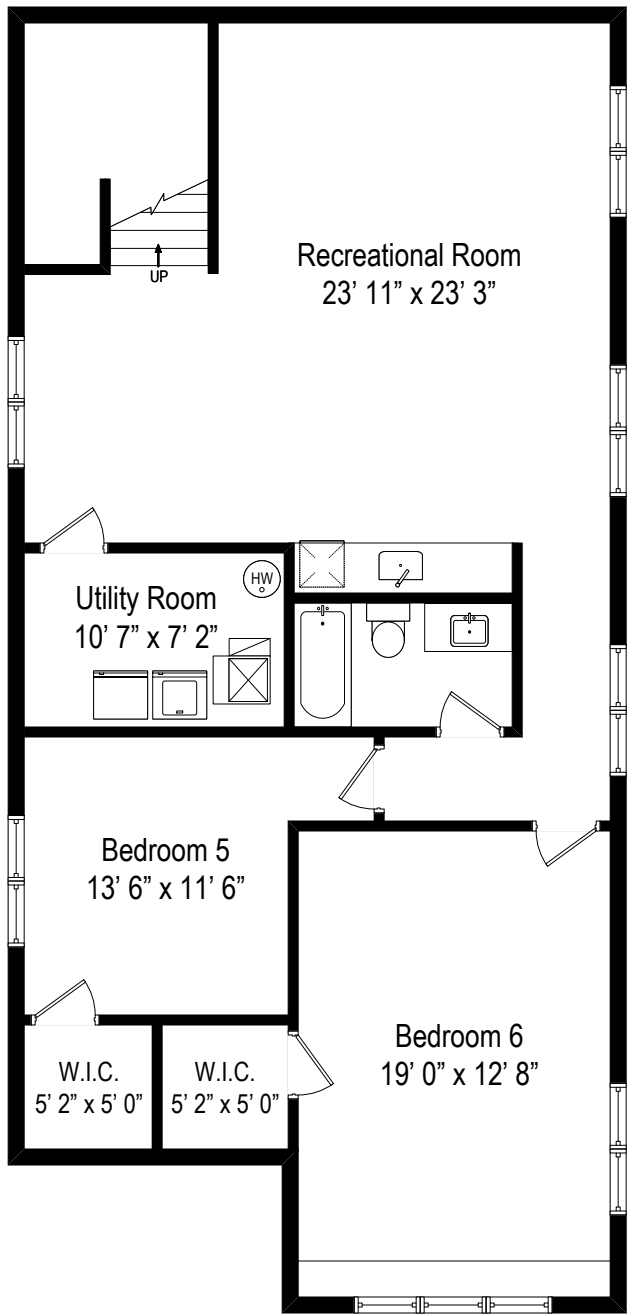

4054 W Waveland - Chicago, IL. 60641

First Level

4054 W Waveland - Chicago, IL. 60641

Second Level

All dimensions are approximate. This plan is for marketing purposes only.

4054 W Waveland - Chicago, IL. 60641

Basement

All dimensions are approximate. This plan is for marketing purposes only.

Basement

First Level

Second Level

4054 W Waveland - Chicago, IL. 60641