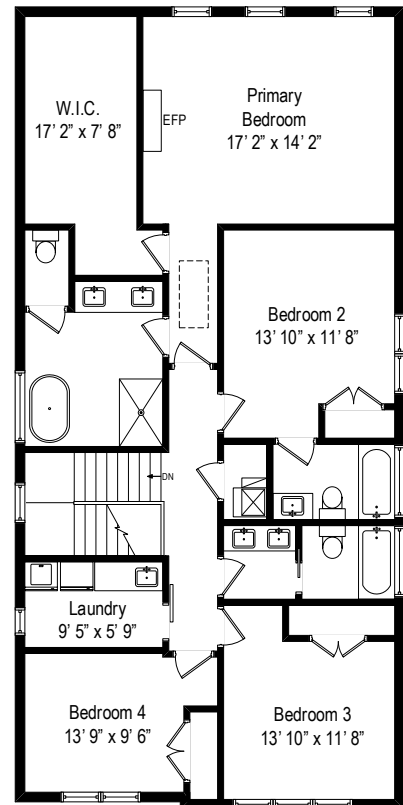

4054 W Waveland - Chicago, IL. 60641

First Level

4054 W Waveland - Chicago, IL. 60641

Second Level

All dimensions are approximate. This plan is for marketing purposes only.

4054 W Waveland - Chicago, IL. 60641

Basement

All dimensions are approximate. This plan is for marketing purposes only.

Basement

First Level

Second Level

4054 W Waveland - Chicago, IL. 60641