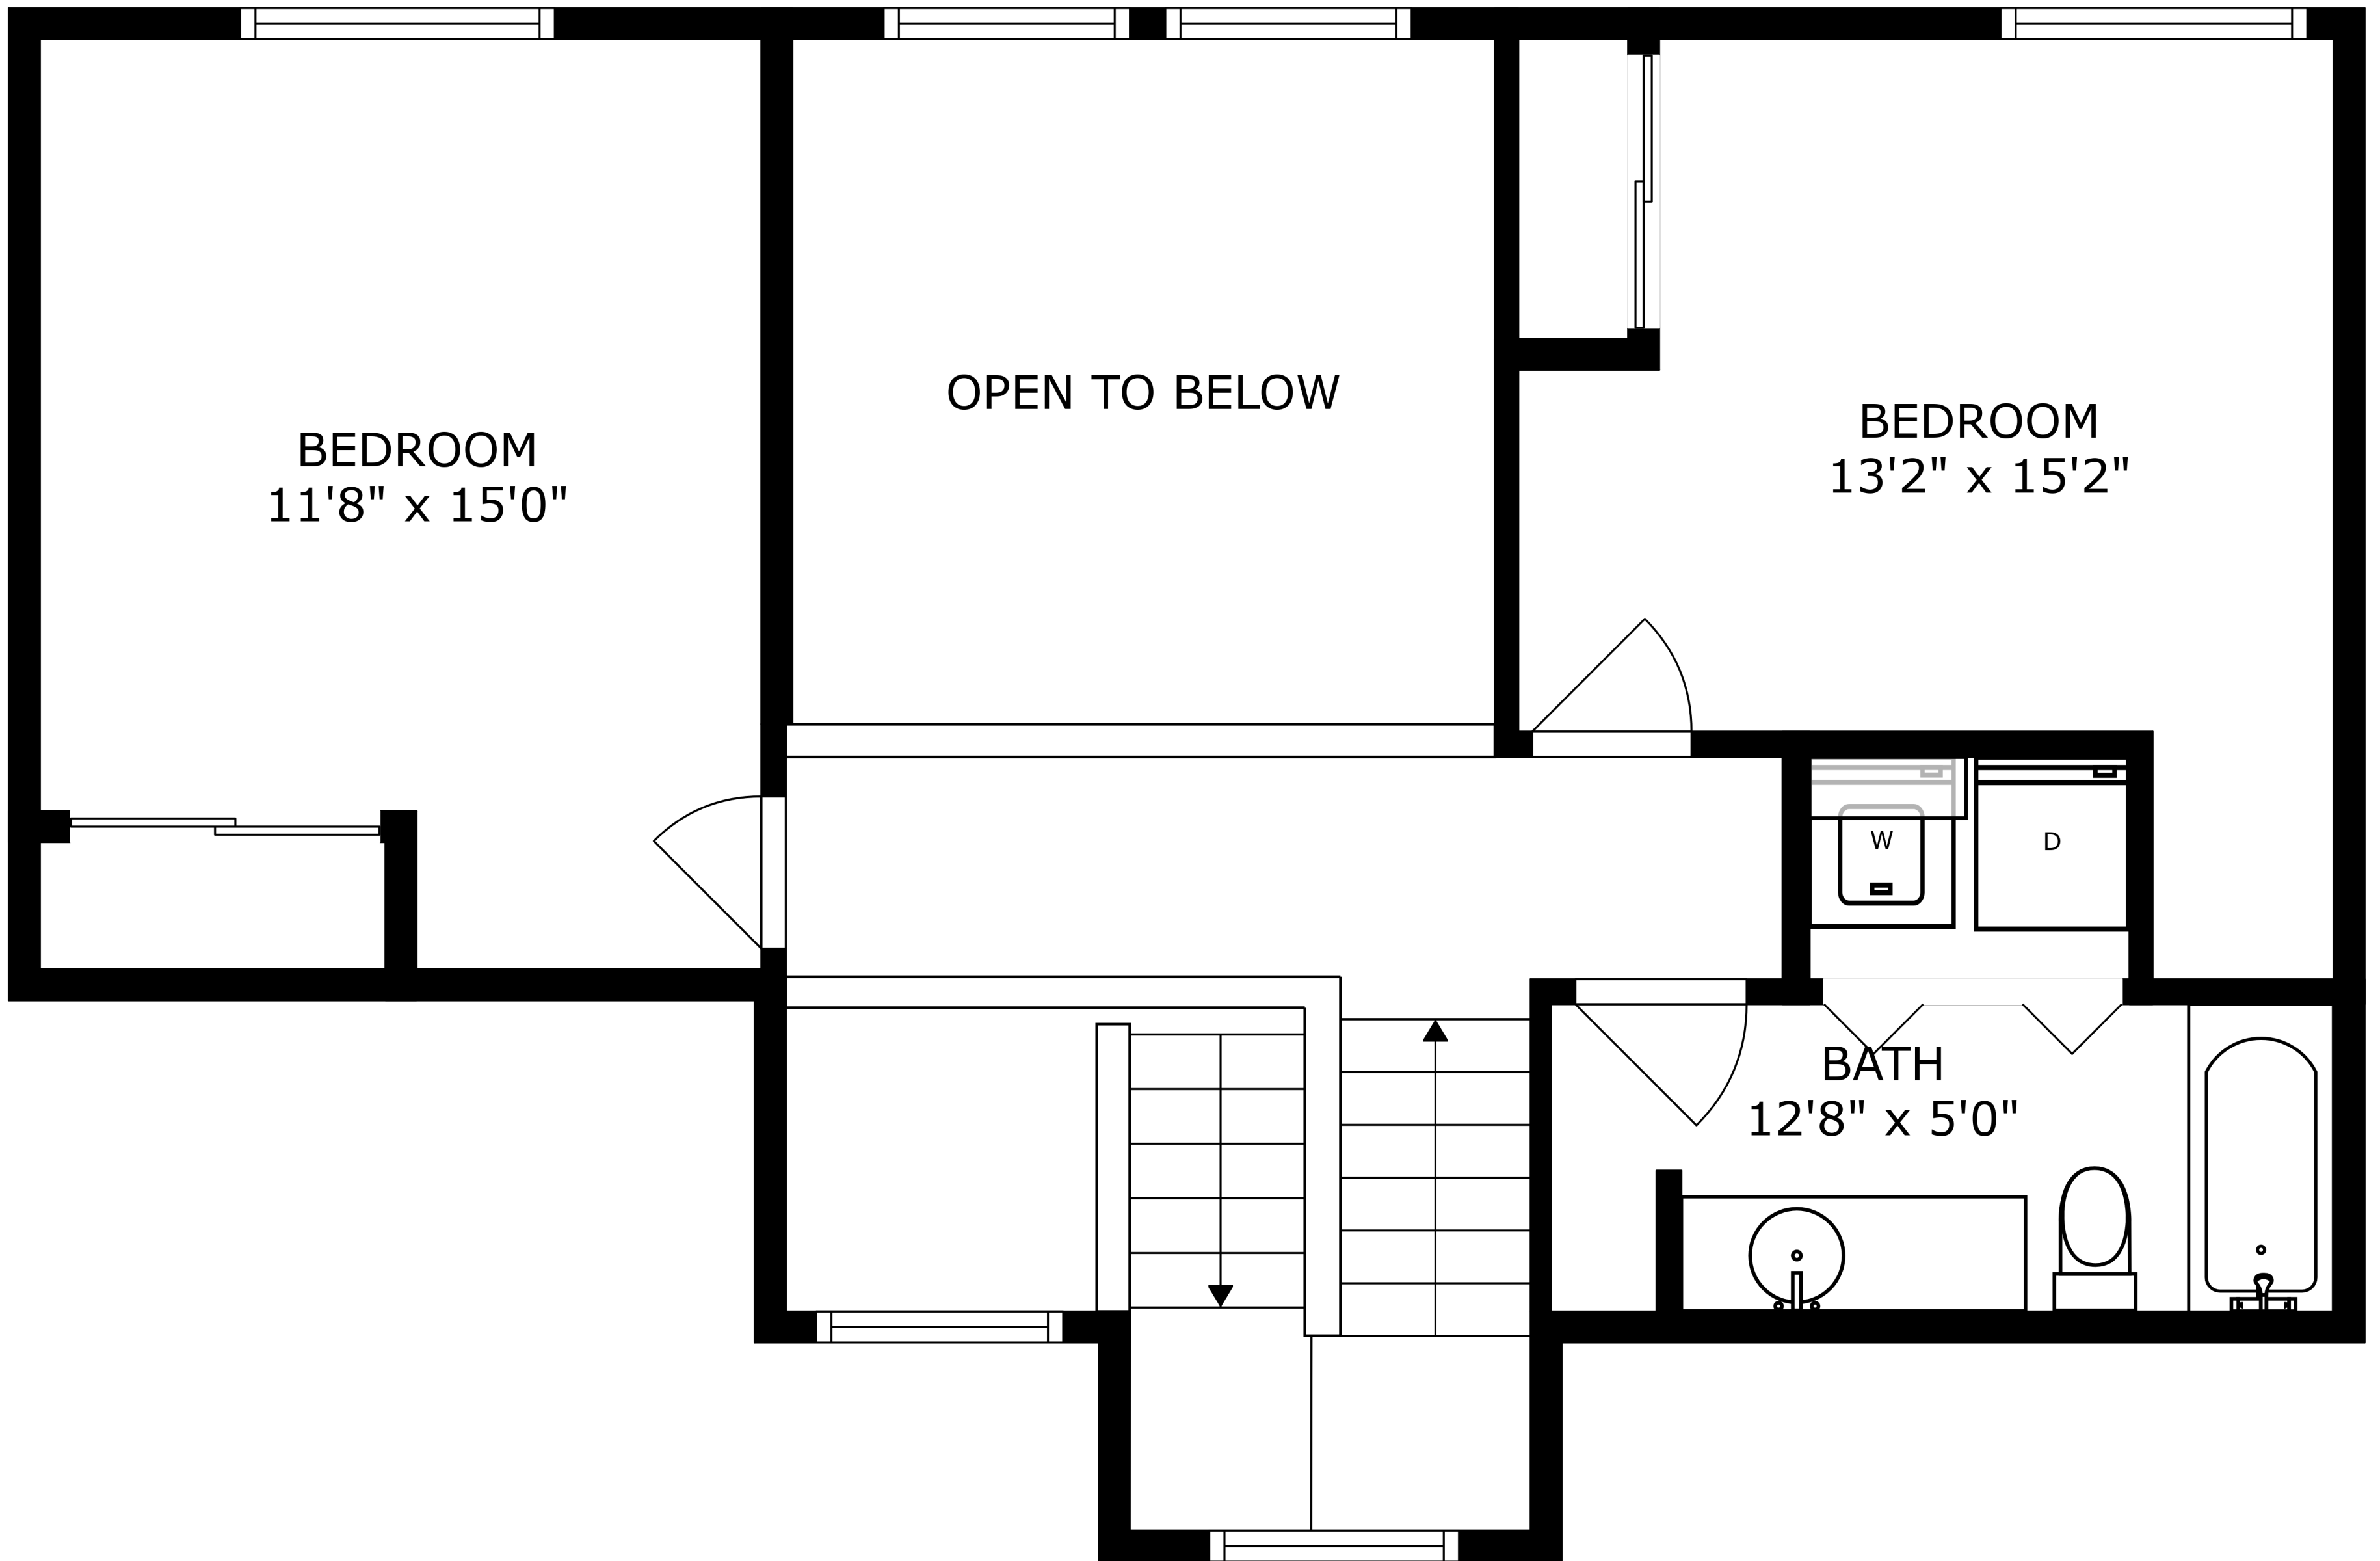

SIZES AND DIMENSIONS ARE APPROXIMATE, ACTUAL MAY VARY.

BEDROOM
11'8" x 15'0"

OPEN TO BELOW

BEDROOM
13'2" x 15'2"

BATH
12'8" x 5'0"

SIZES AND DIMENSIONS ARE APPROXIMATE, ACTUAL MAY VARY.