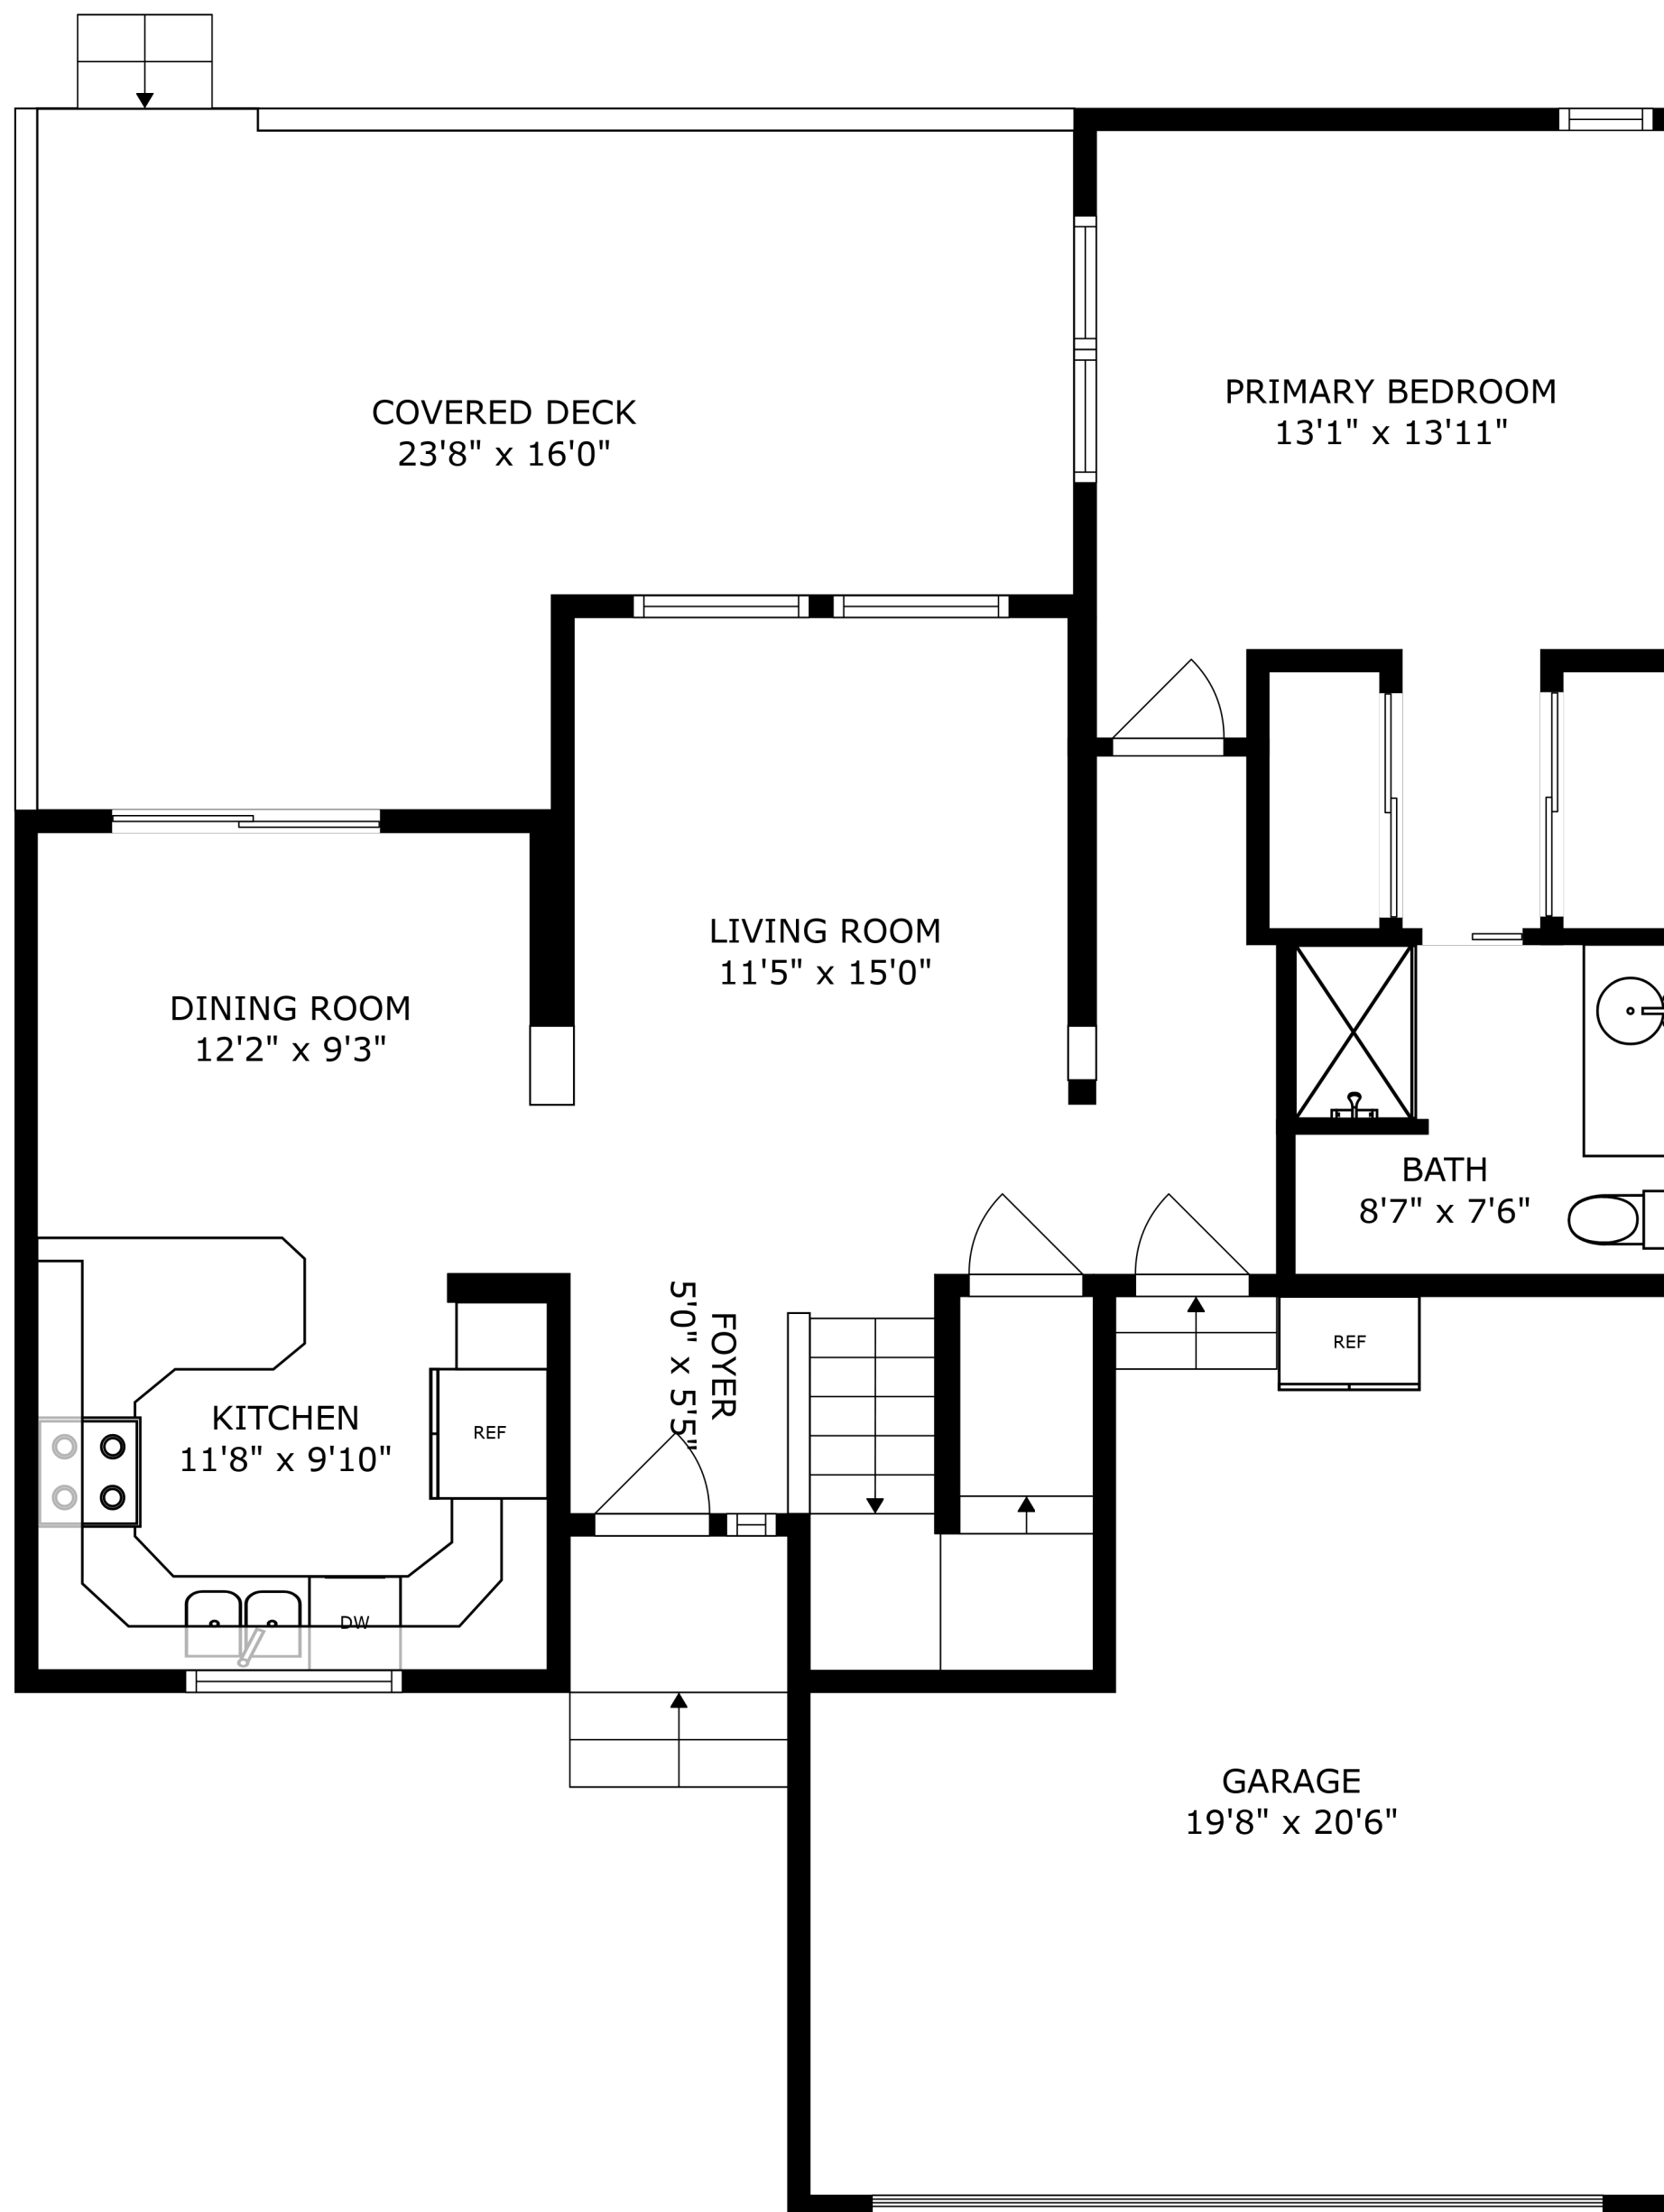

SIZES AND DIMENSIONS ARE APPROXIMATE, ACTUAL MAY VARY.

BEDROOM
11'8" x 15'0"

OPEN TO BELOW

BEDROOM
13'2" x 15'2"

BATH
12'8" x 5'0"

SIZES AND DIMENSIONS ARE APPROXIMATE, ACTUAL MAY VARY.