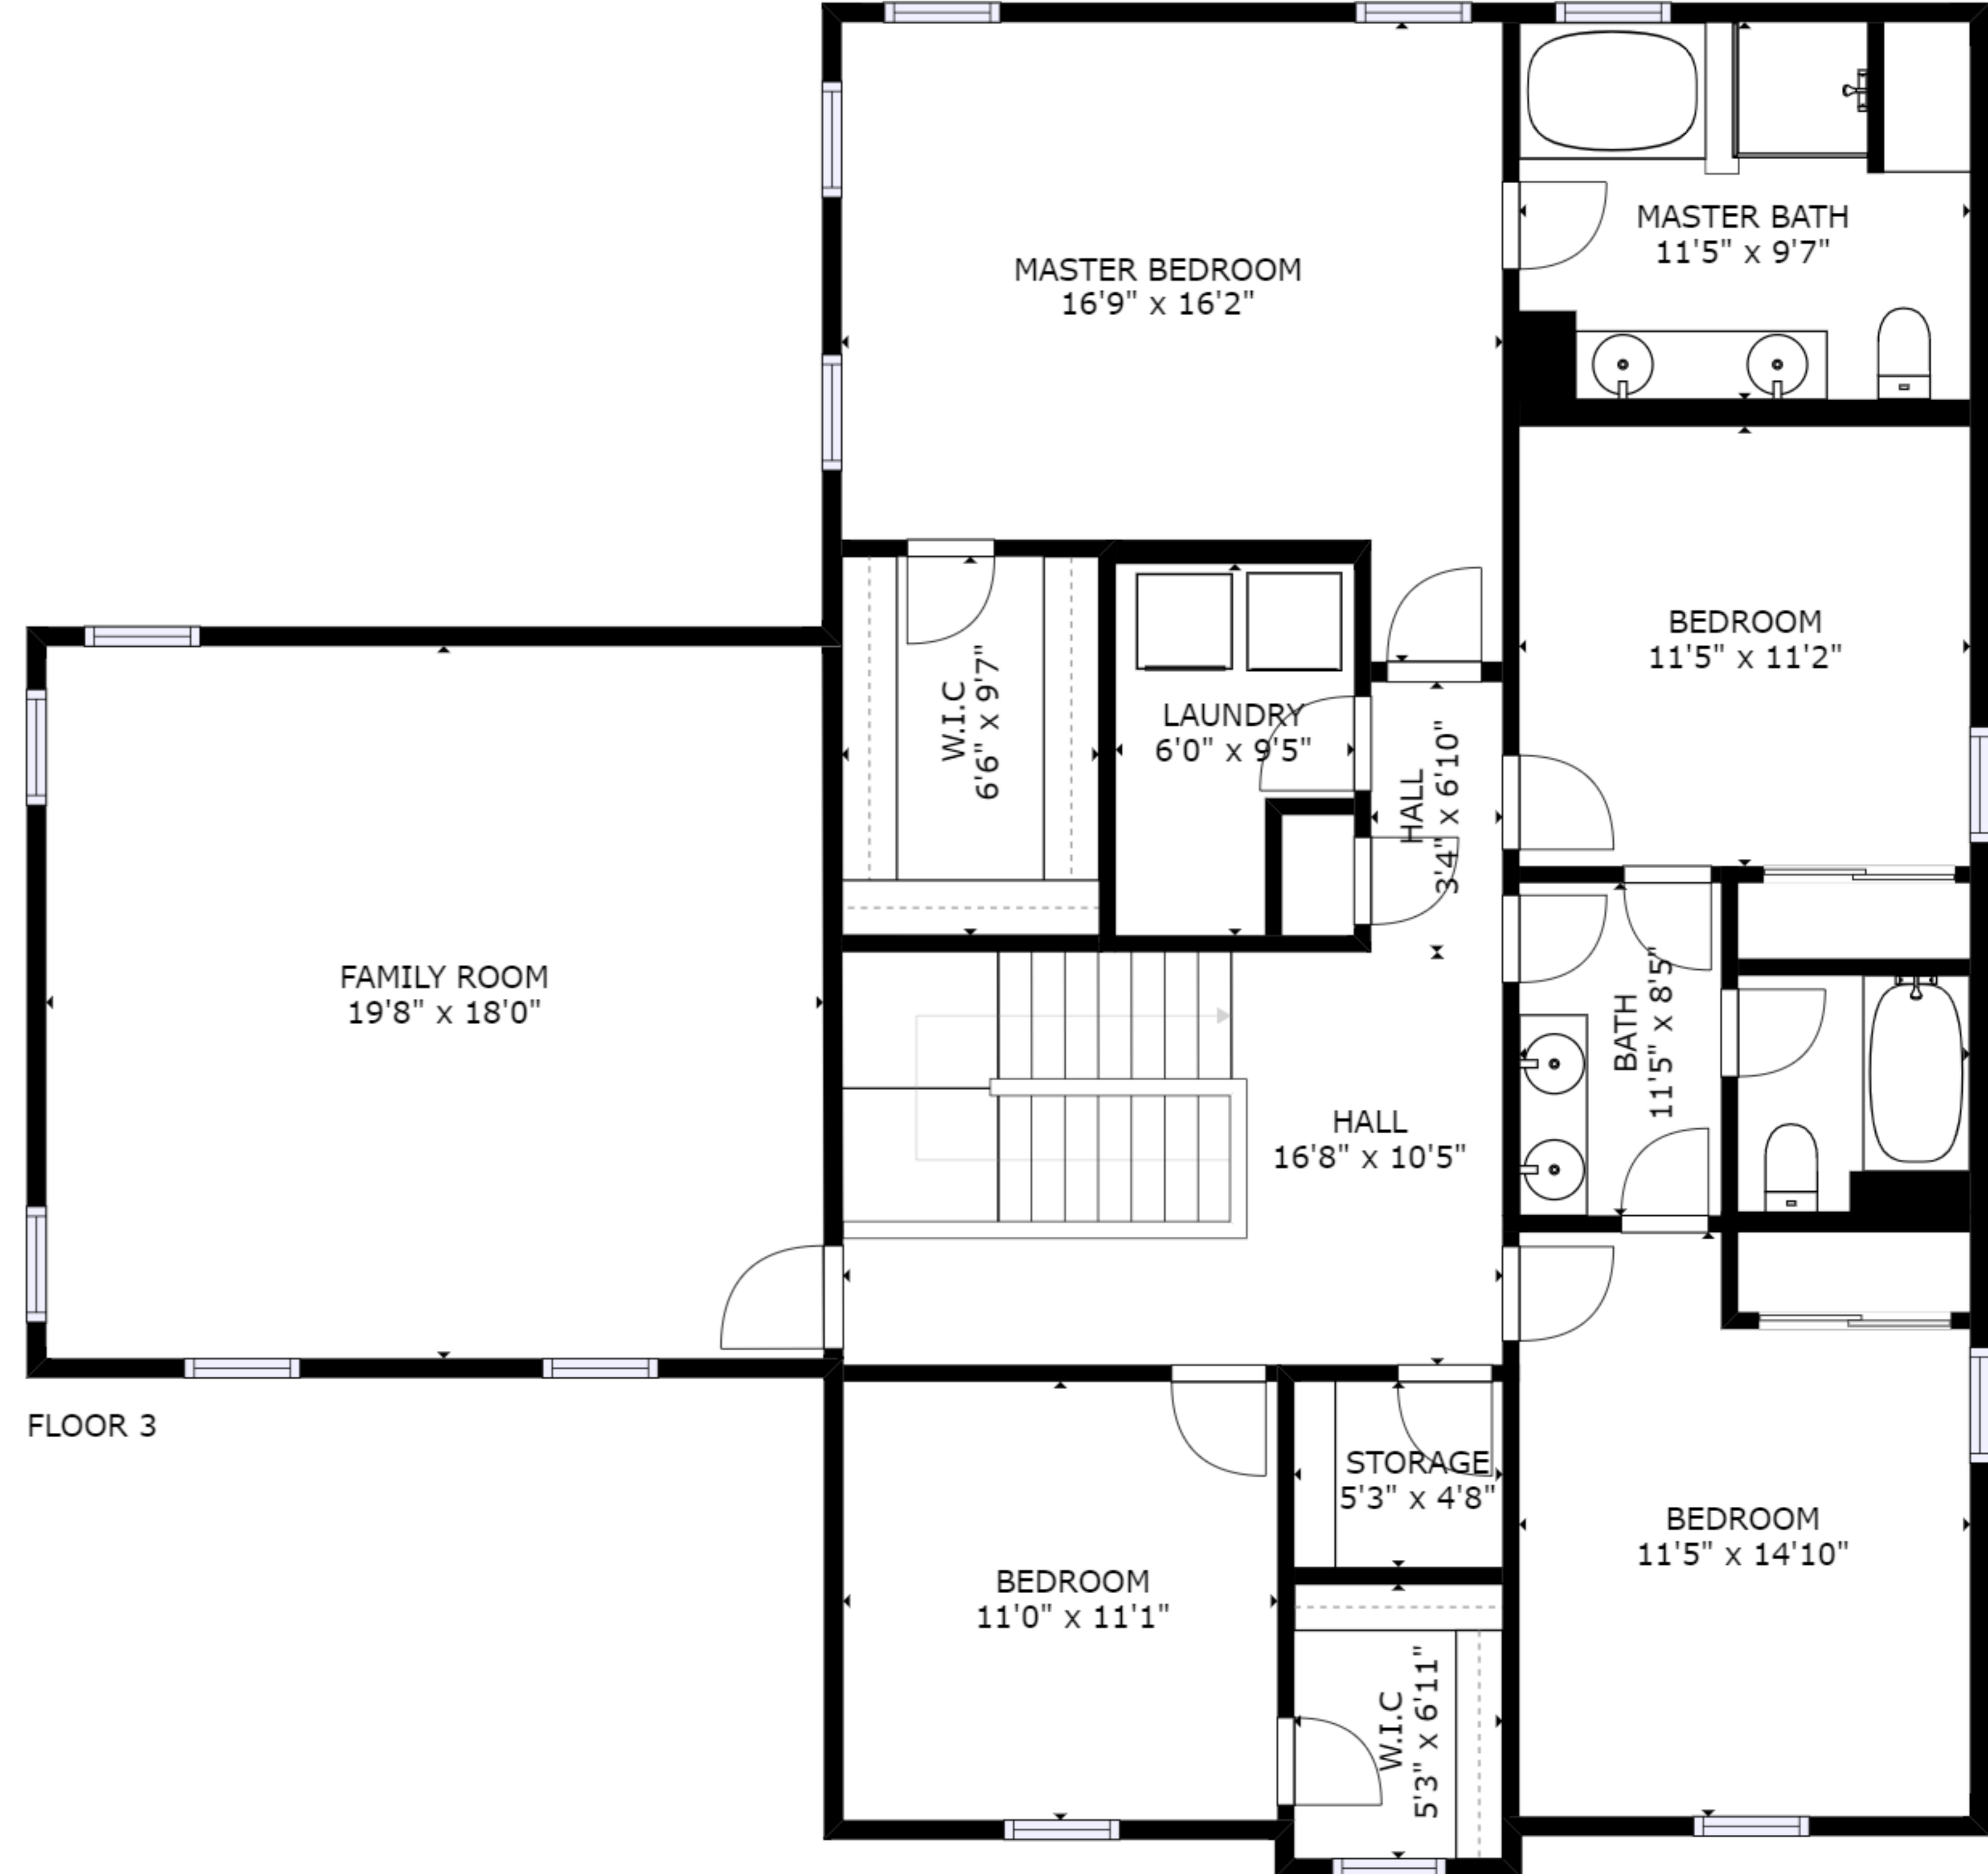

FLOOR 1

FLOOR 2

FLOOR 3

GROSS INTERNAL AREA  
 FLOOR 1: 1252 sq ft, FLOOR 2: 1262 sq ft  
 FLOOR 3: 1668 sq ft  
 TOTAL: 4181 sq ft

SIZES AND DIMENSIONS ARE APPROXIMATE, ACTUAL MAY VARY.