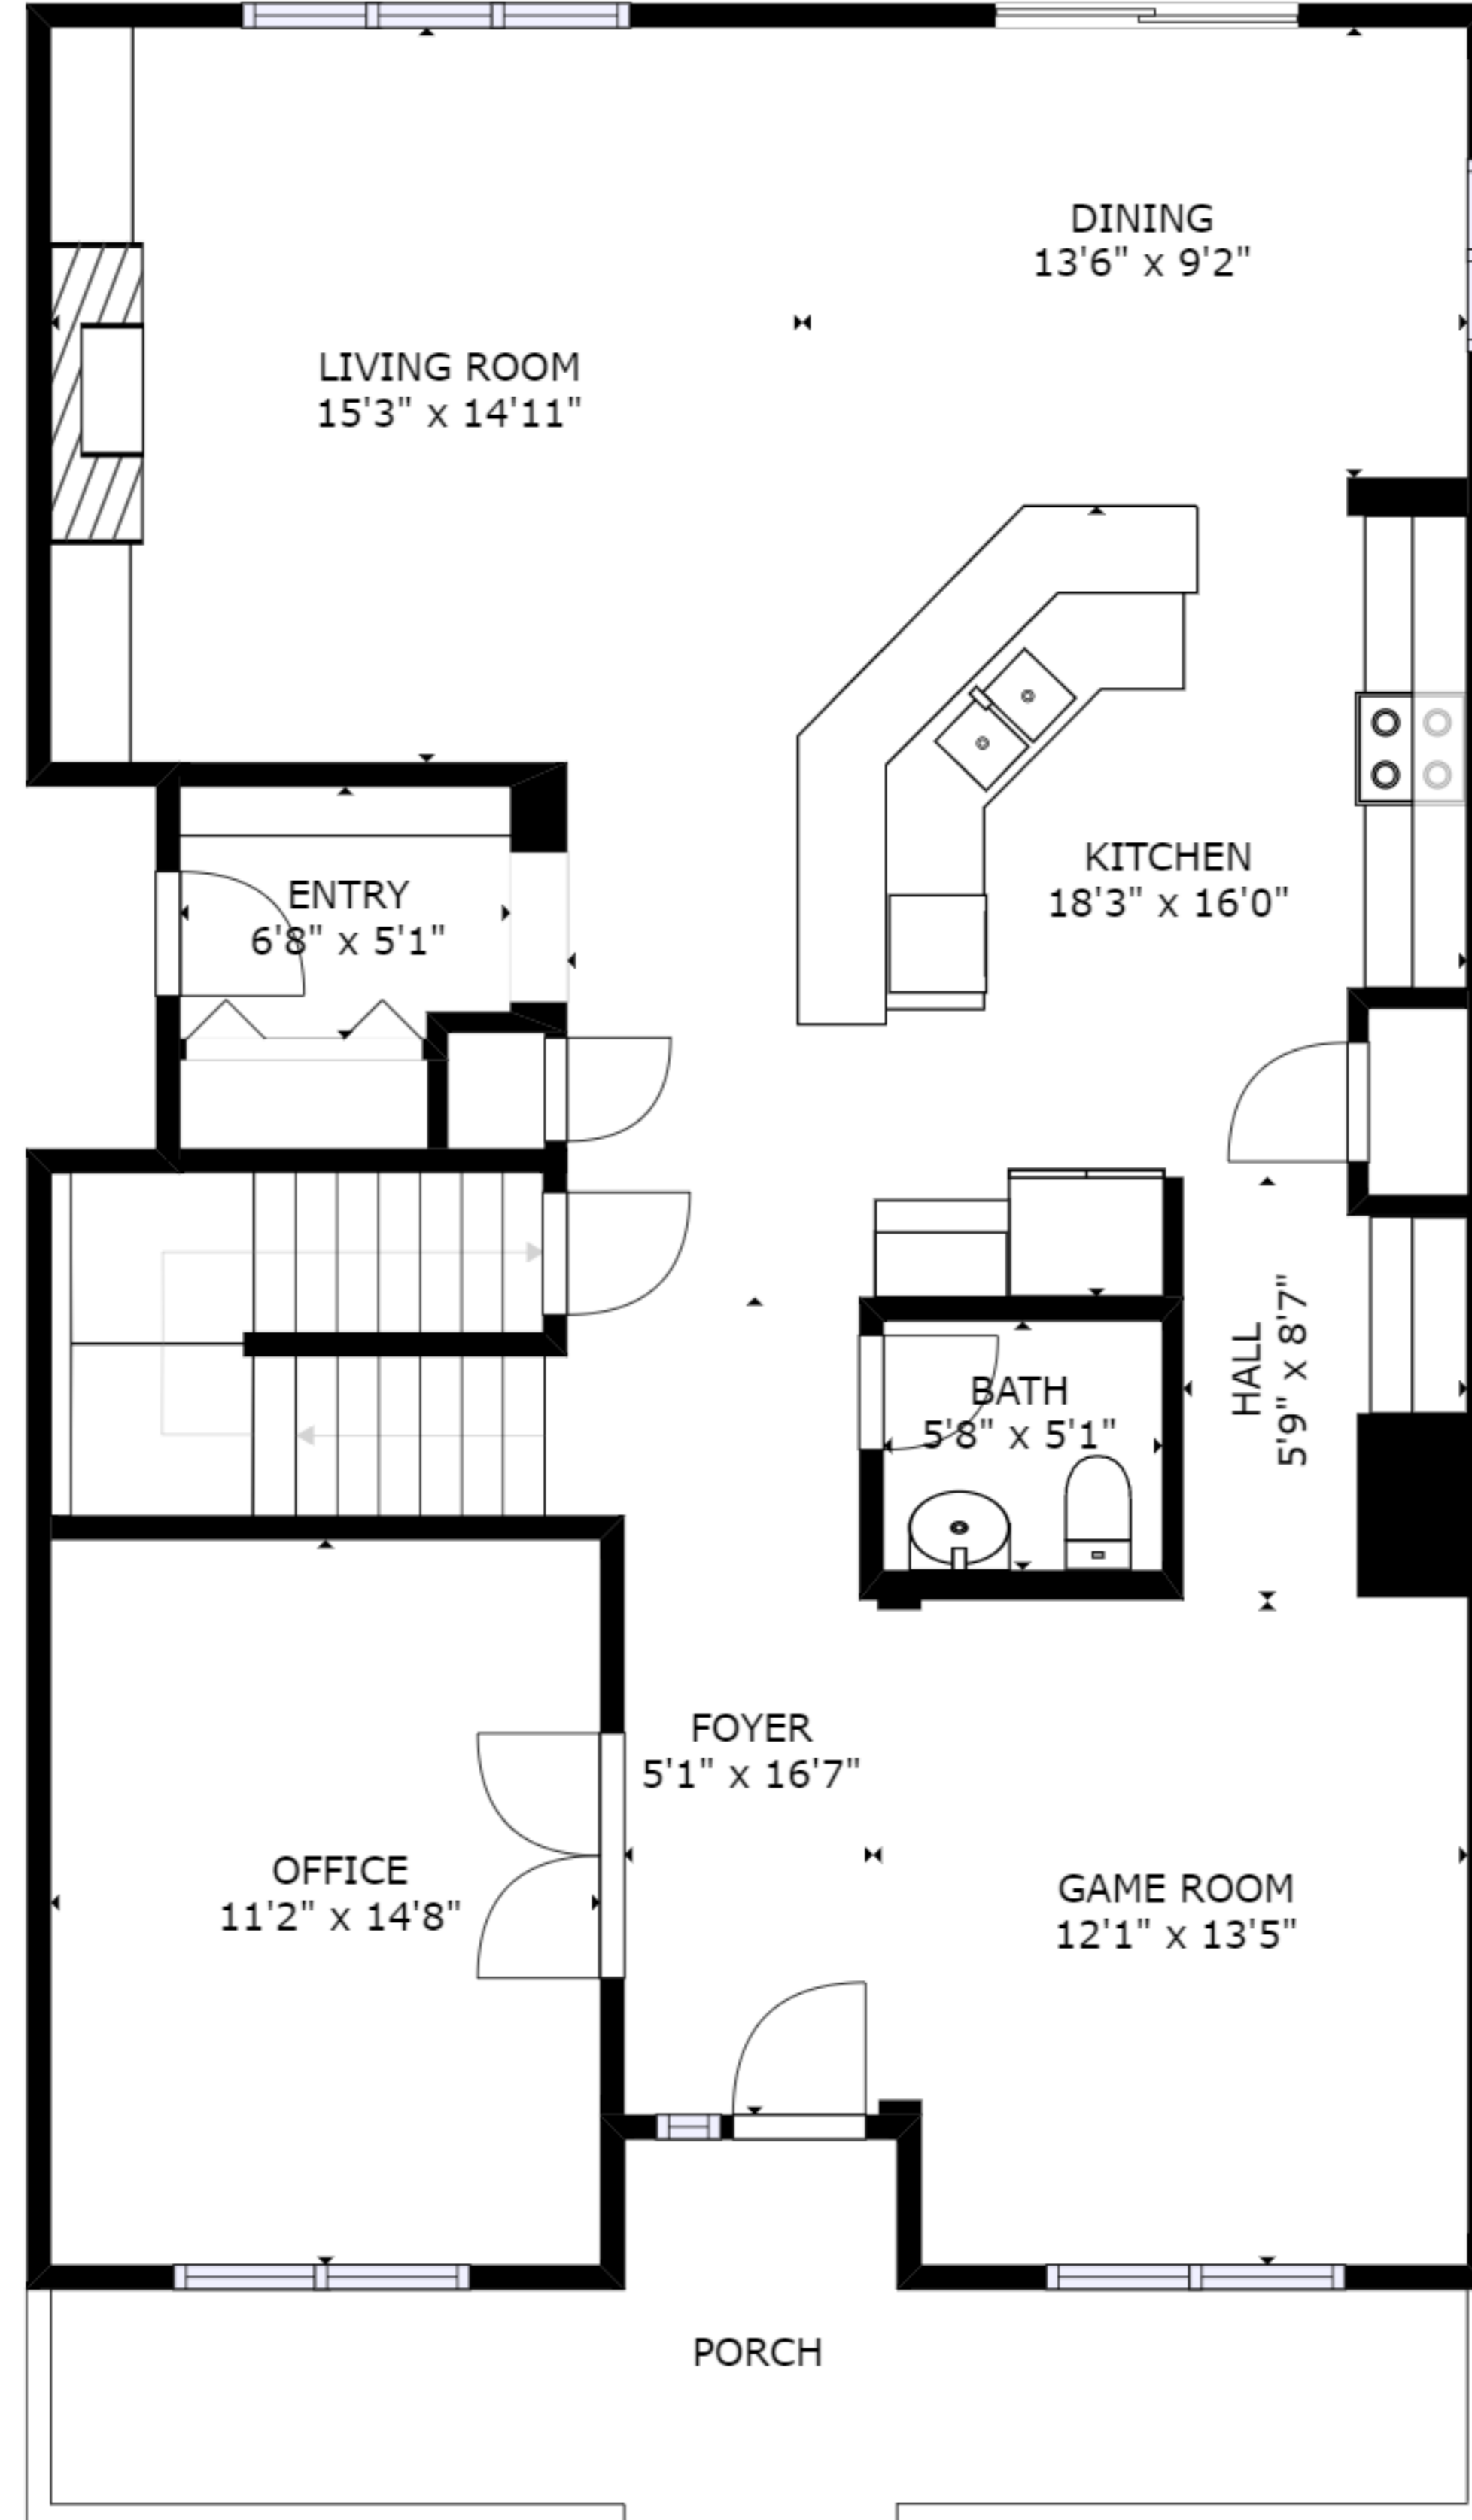

FLOOR 1

FLOOR 2

FLOOR 3

GROSS INTERNAL AREA  
 FLOOR 1: 1252 sq ft, FLOOR 2: 1262 sq ft  
 FLOOR 3: 1668 sq ft  
 TOTAL: 4181 sq ft

SIZES AND DIMENSIONS ARE APPROXIMATE, ACTUAL MAY VARY.