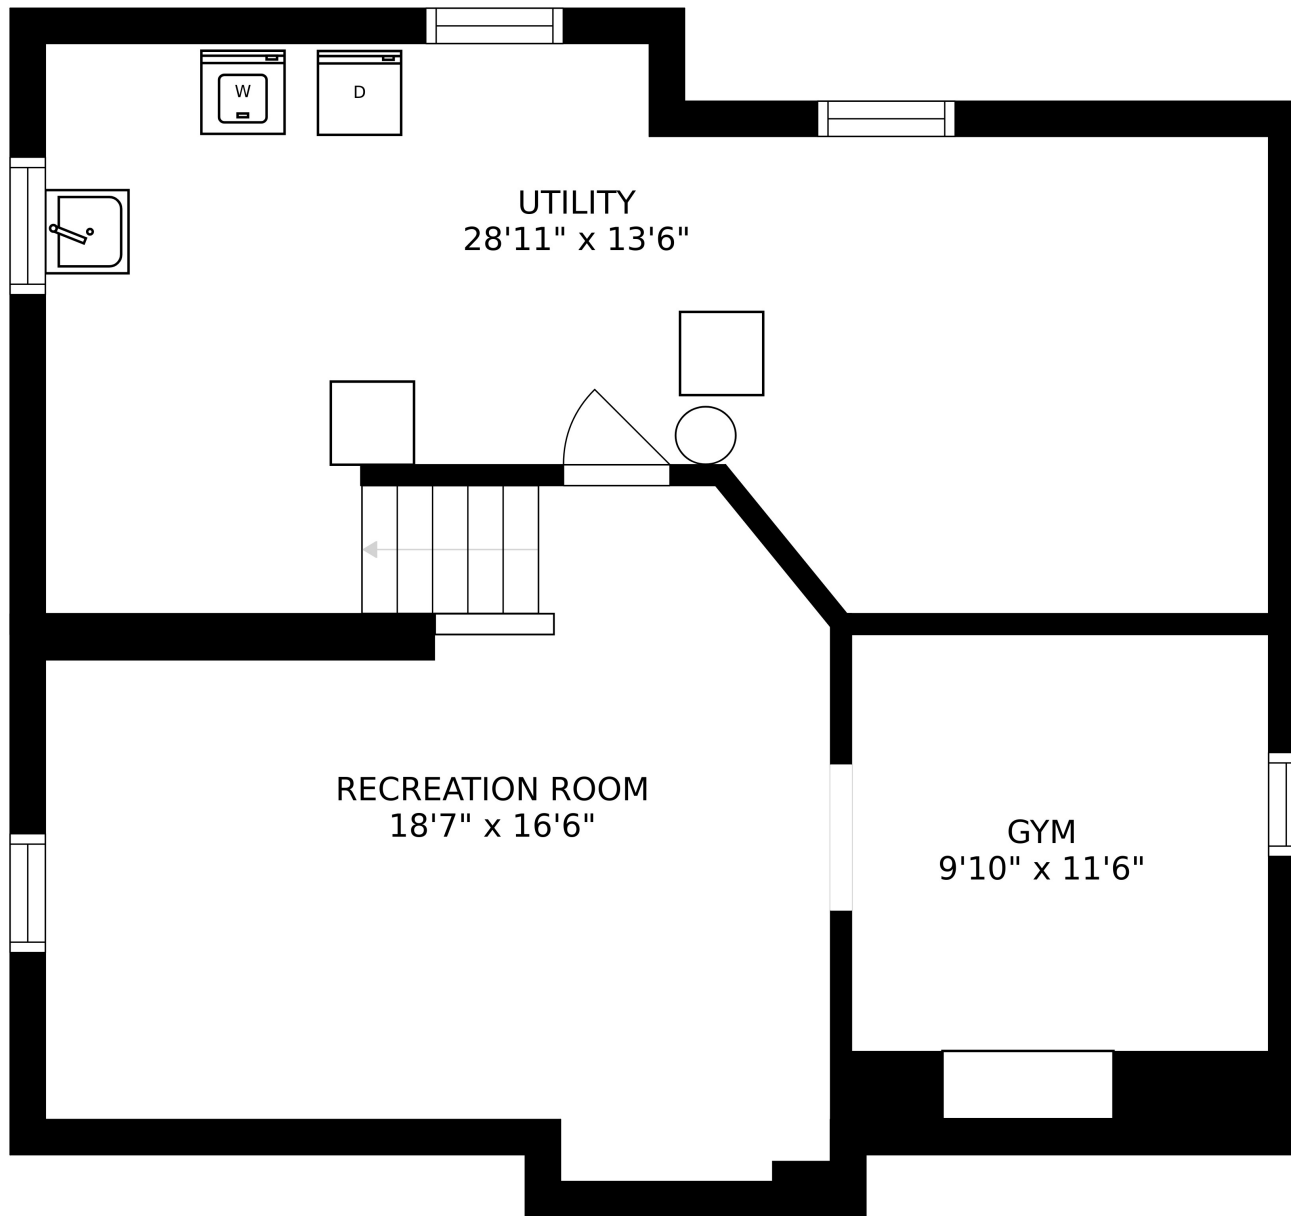

FLOOR 1

FLOOR 2

FLOOR 3

SIZES AND DIMENSIONS ARE APPROXIMATE, ACTUAL MAY VARY.

SIZES AND DIMENSIONS ARE APPROXIMATE, ACTUAL MAY VARY.

SIZES AND DIMENSIONS ARE APPROXIMATE, ACTUAL MAY VARY.

UTILITY
28'11" x 13'6"

RECREATION ROOM
18'7" x 16'6"

GYM
9'10" x 11'6"

SIZES AND DIMENSIONS ARE APPROXIMATE, ACTUAL MAY VARY.